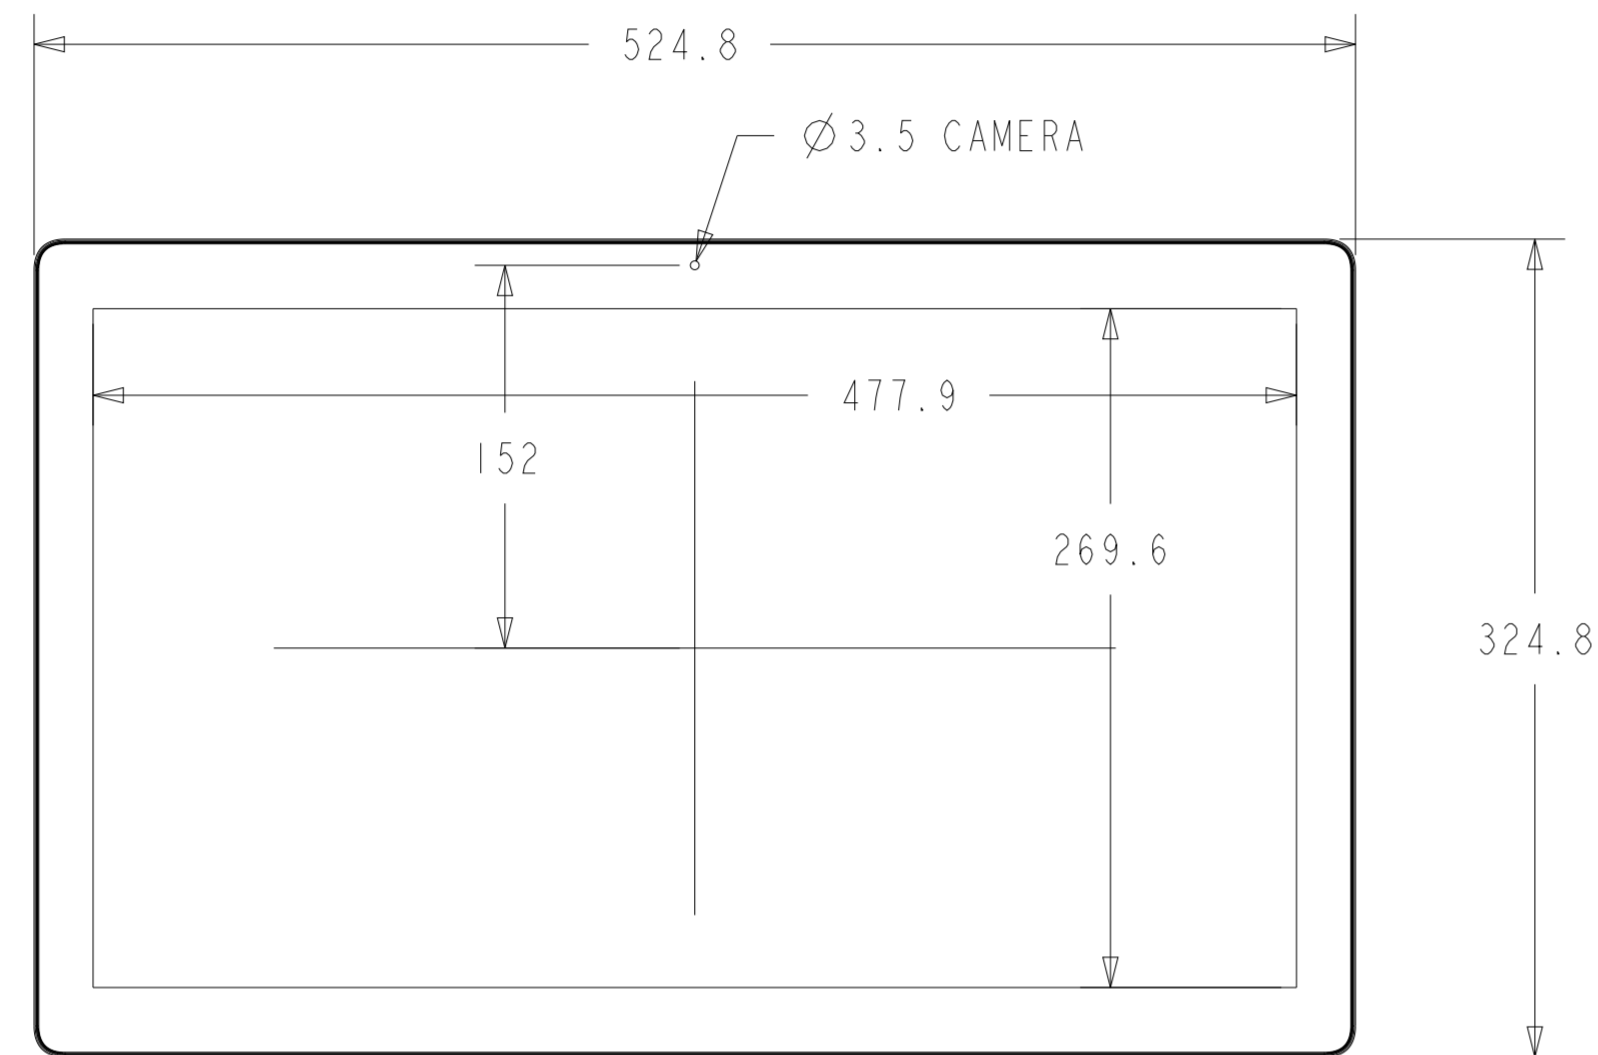

DIMENSIONAL DRAWING: I-SERIES-4 21.5"

DIMENSIONS ARE IN MILLIMETERS

elo

MS602545

DATE: 02/26/2021

REV: A

POE MODULE KIT P/N E413396
SOLD SEPARATELY, CUSTOMER INSTALLED