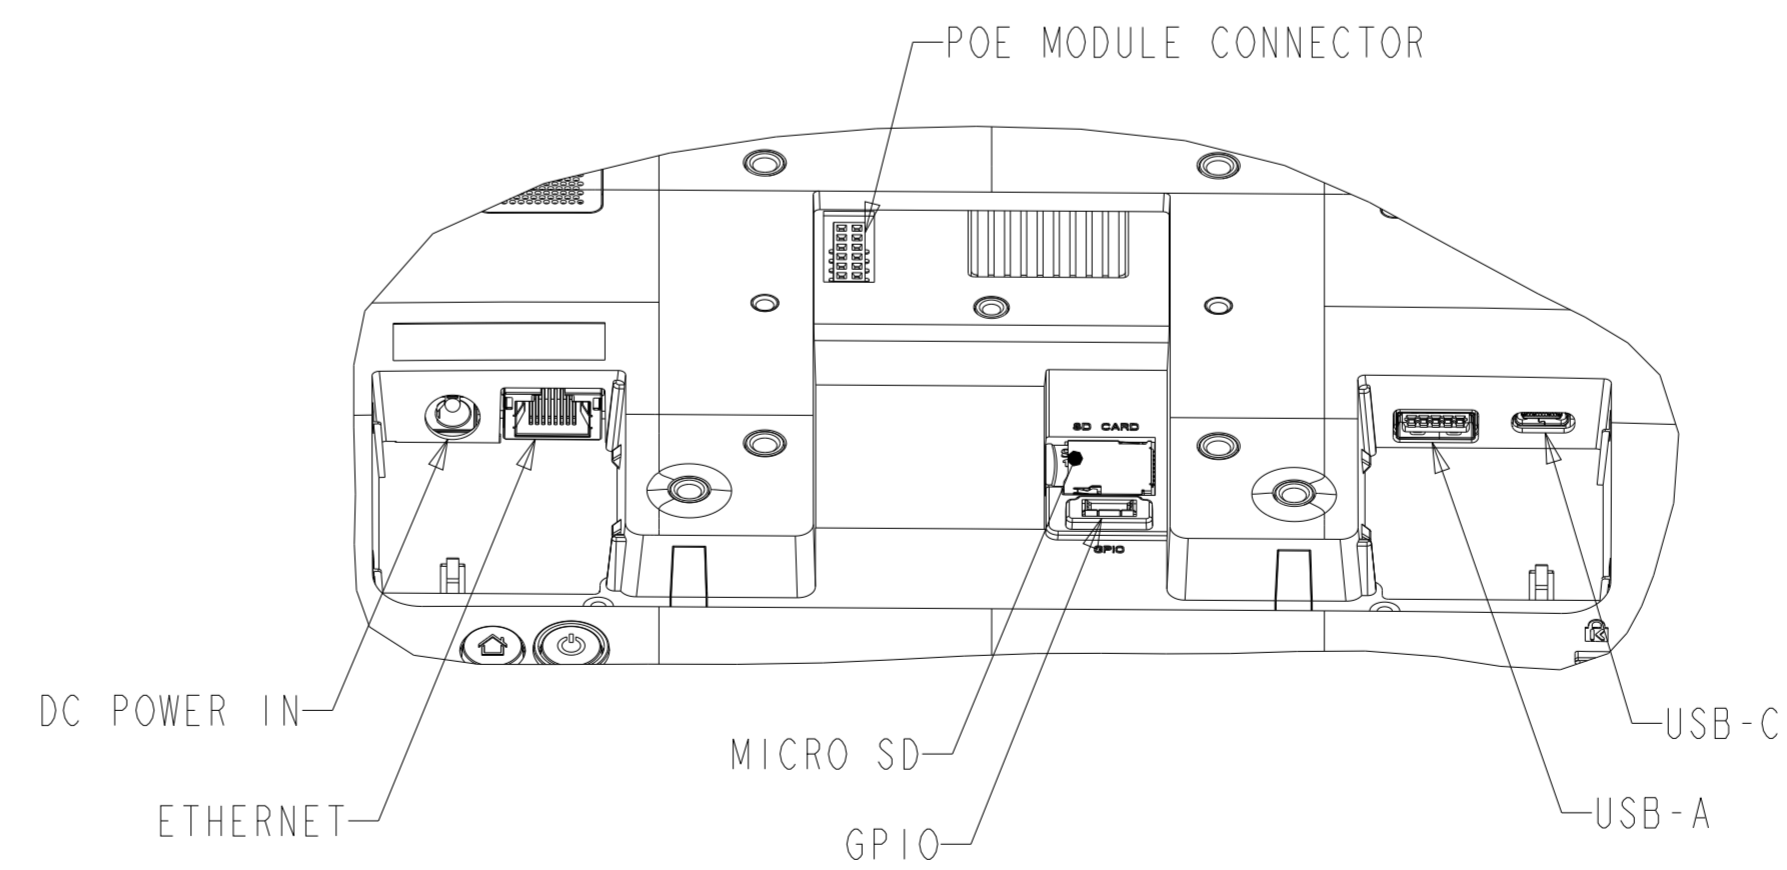

DIMENSIONAL DRAWING: I-SERIES-4 21.5"

DIMENSIONS ARE IN MILLIMETERS

elo

MS602545

DATE: 02/26/2021

REV: A

POE MODULE KIT P/N E413396
SOLD SEPARATELY, CUSTOMER INSTALLED