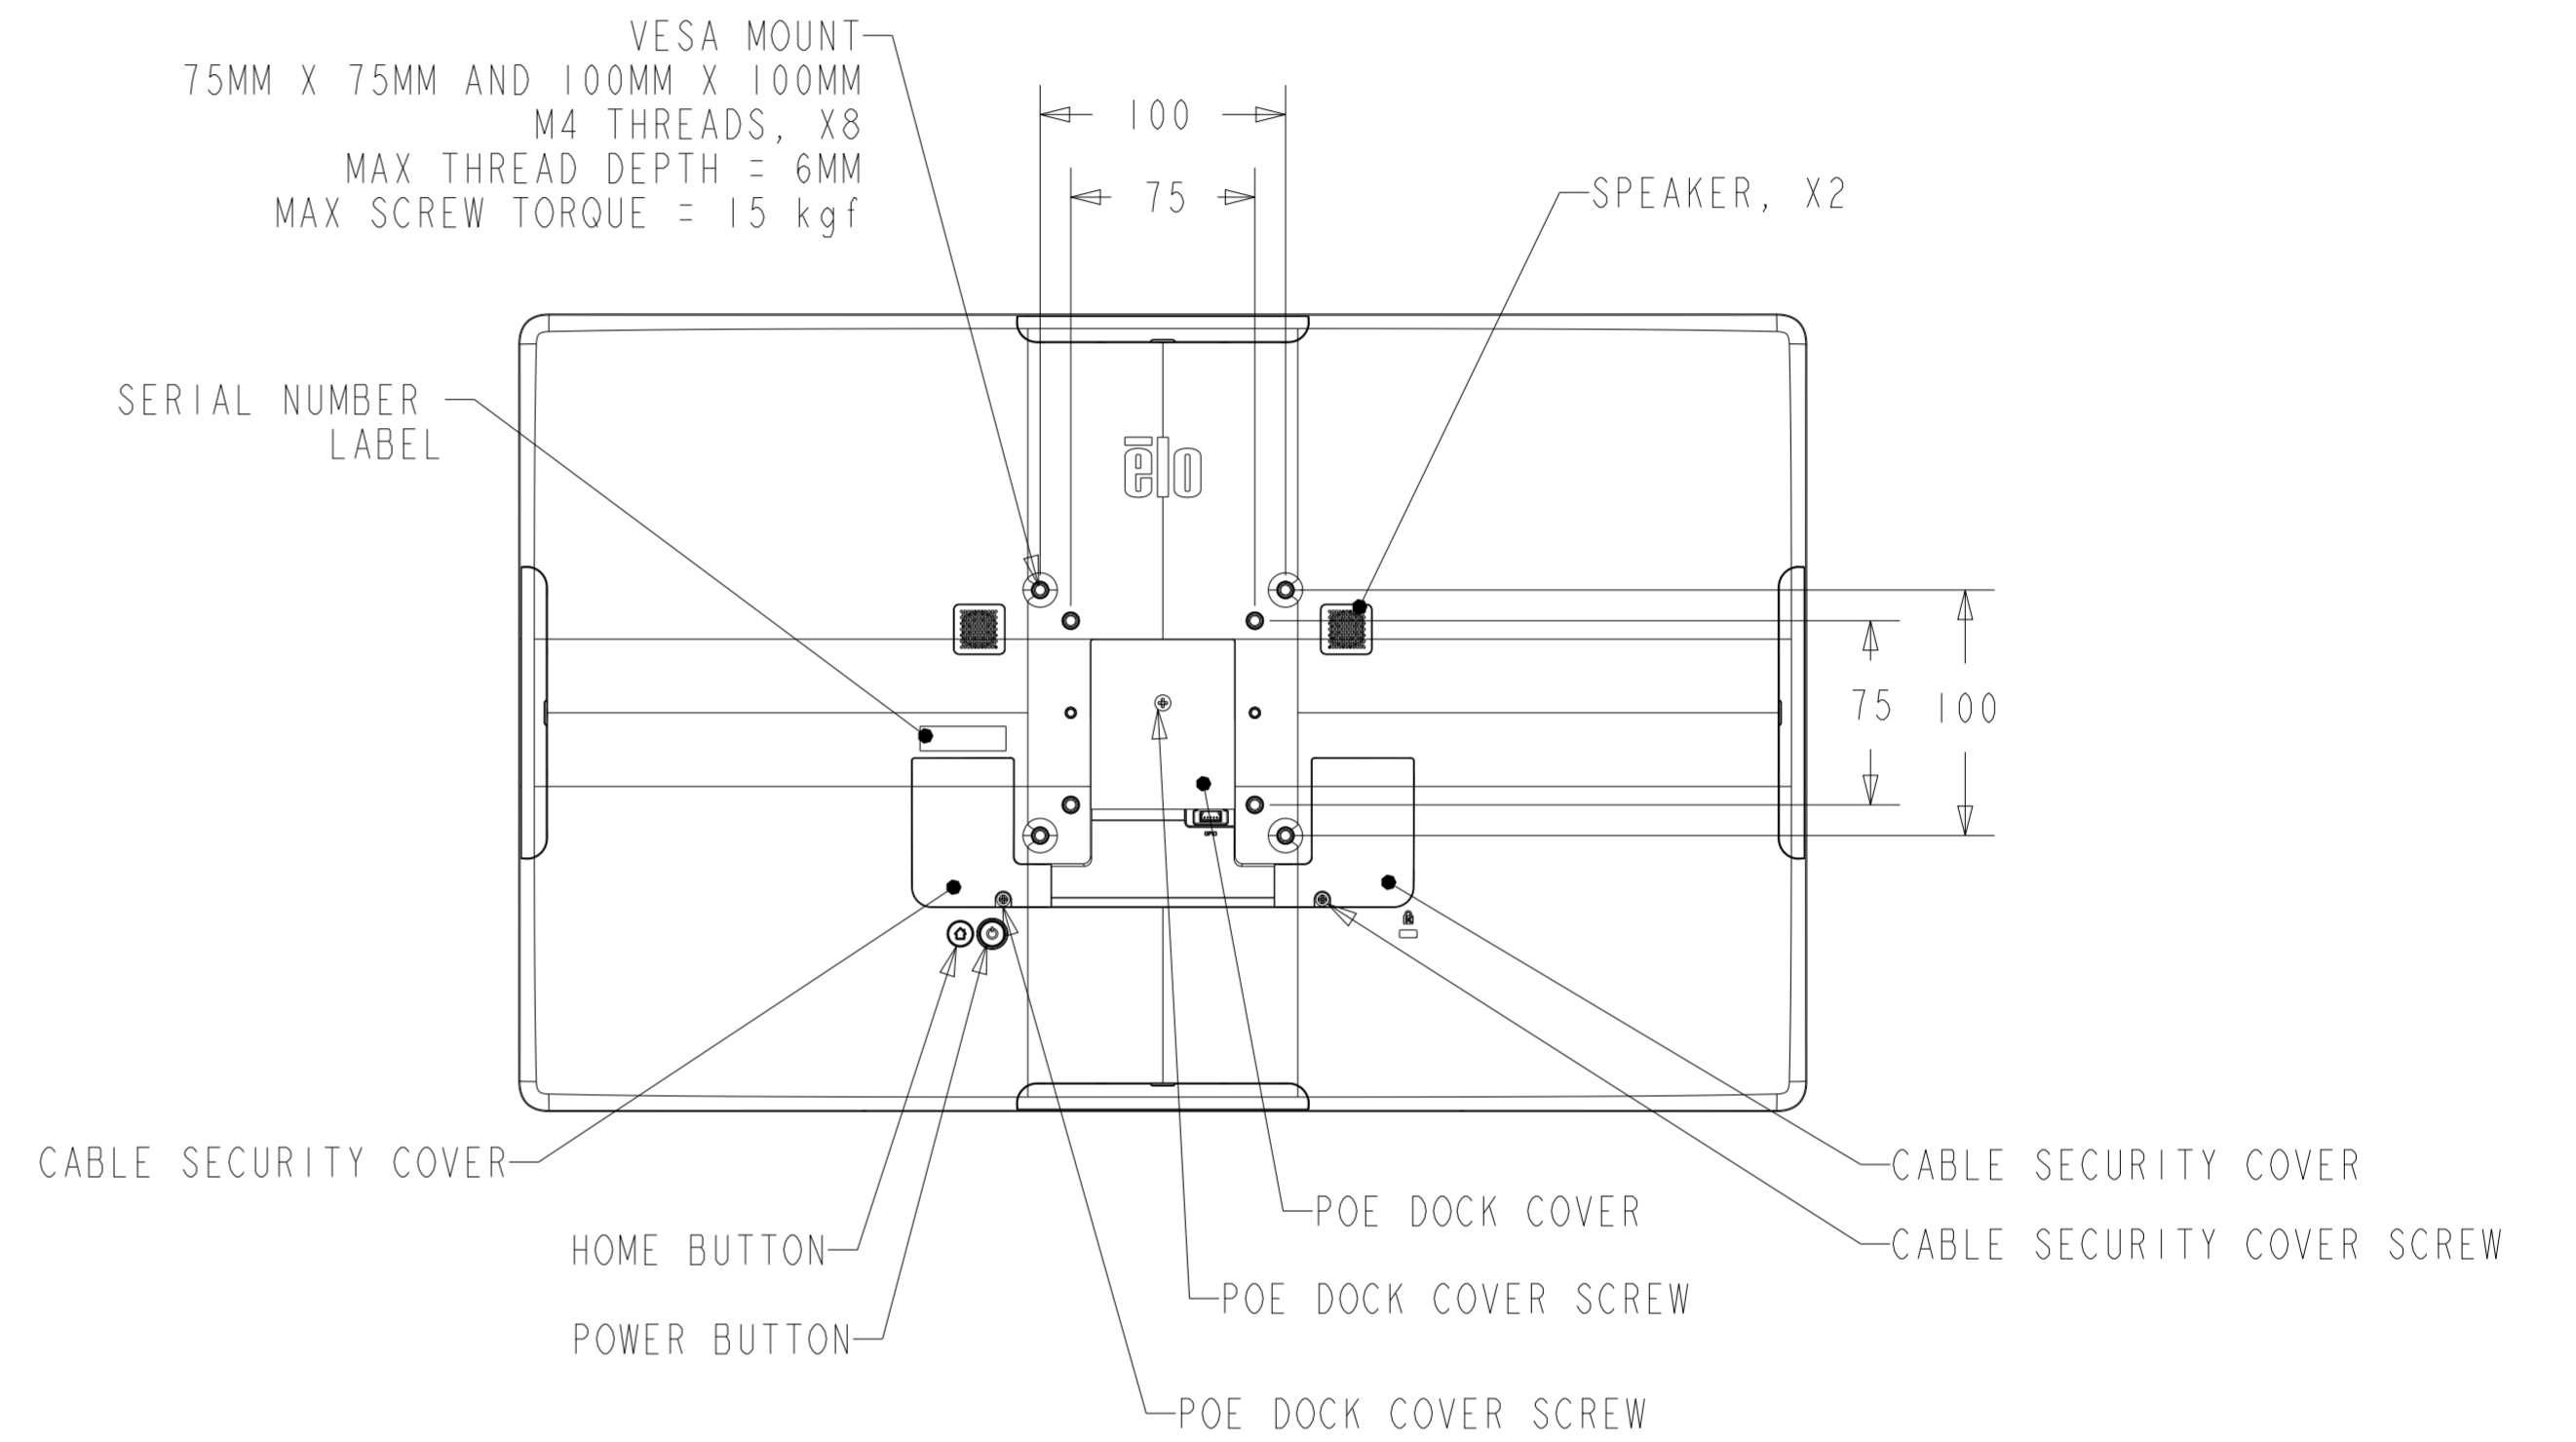

DIMENSIONAL DRAWING: I-SERIES-4 21.5"

DIMENSIONS ARE IN MILLIMETERS

elo

MS602545

DATE: 02/26/2021

REV: A

POE MODULE KIT P/N E413396
SOLD SEPARATELY, CUSTOMER INSTALLED