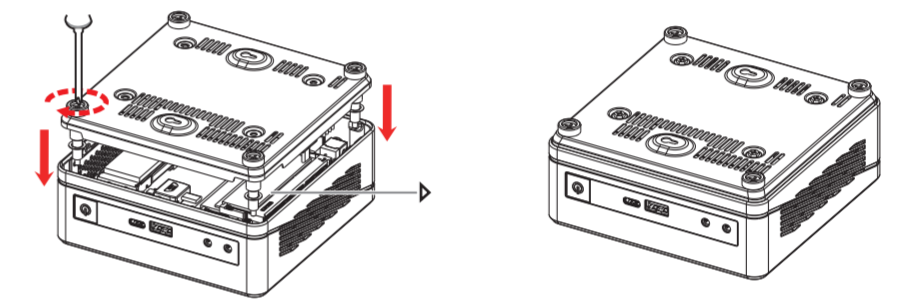

# Cubi

The energy efficient Mini-PC

MSI.COM  
MSI GAMING YOUTUBE  
MSI GAMING FACEBOOK

G52-B1832X4

Overview

Hardware

A DDR

B

C M.2 SSD

Connect Power Button Switch Cable (optional)

VESA