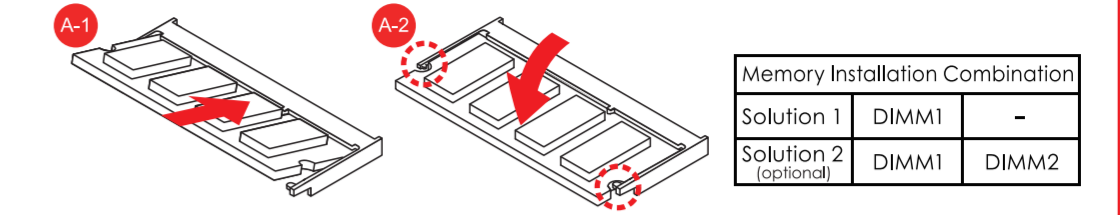

msi

Cubi

The energy efficient Mini-PC

MSI.COM
MSI GAMING YOUTUBE
MSI GAMING FACEBOOK

G52-B1832X4

Overview

Hardware

A DDR

B

C M.2 SSD

Connect Power Button Switch Cable (optional)

VESA