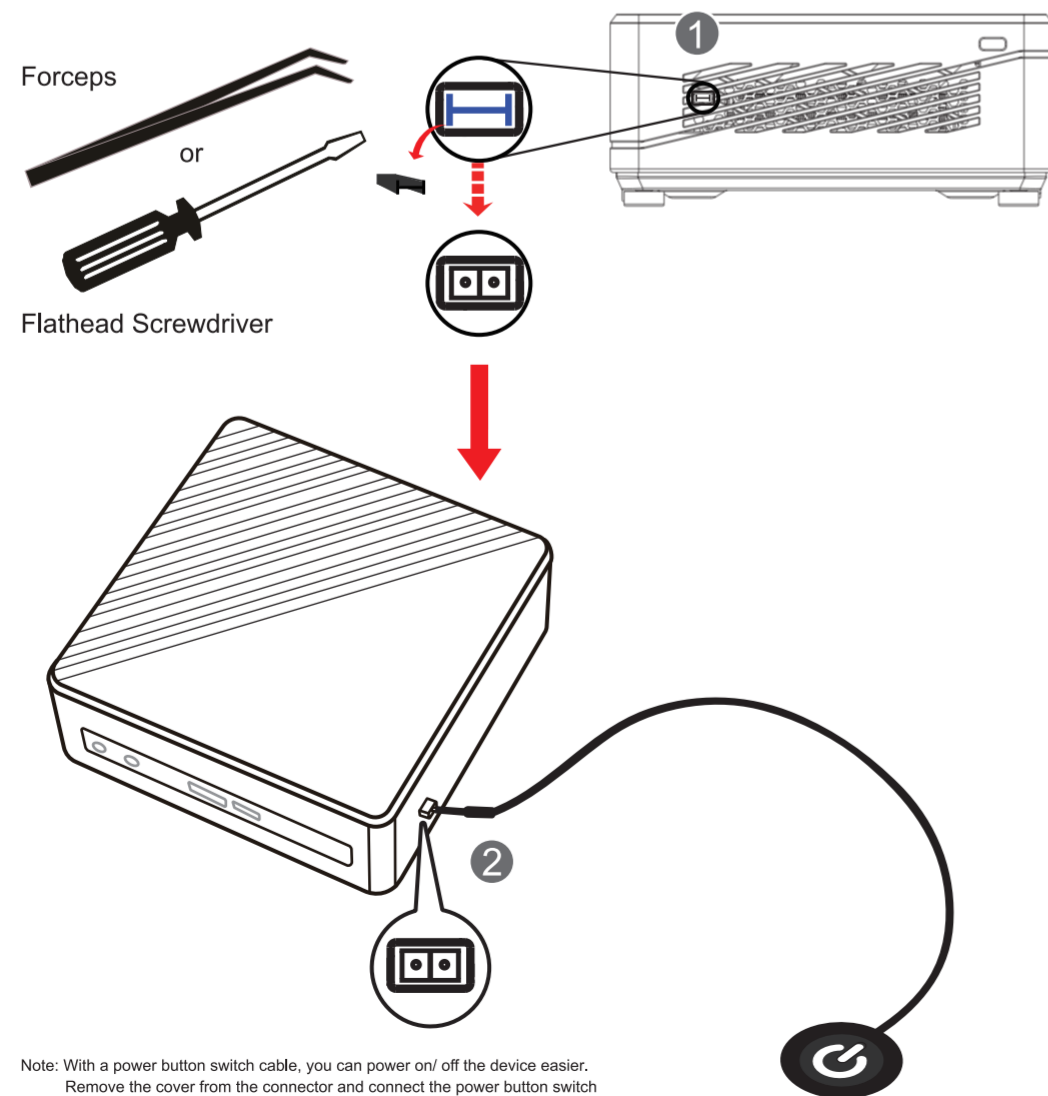

# Cubi

The energy efficient Mini-PC

MSI.COM  
MSI GAMING YOUTUBE  
MSI GAMING FACEBOOK

G52-B1832X4

Overview

Hardware

A DDR

B

C M.2 SSD

Connect Power Button Switch Cable (optional)

VESA