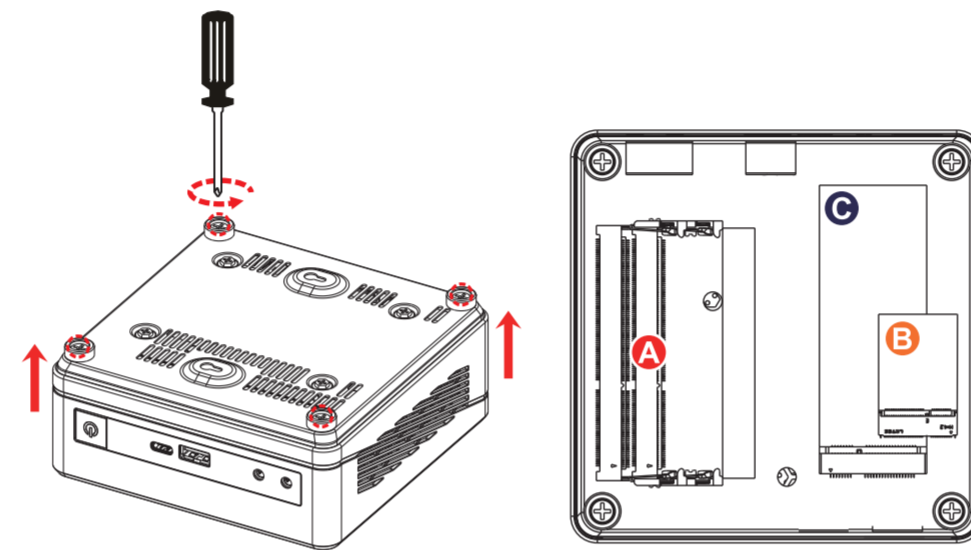

msi

Cubi

The energy efficient Mini-PC

MSI.COM
MSI GAMING YOUTUBE
MSI GAMING FACEBOOK

G52-B1832X4

Overview

Hardware

A DDR

B

C M.2 SSD

Connect Power Button Switch Cable (optional)

VESA