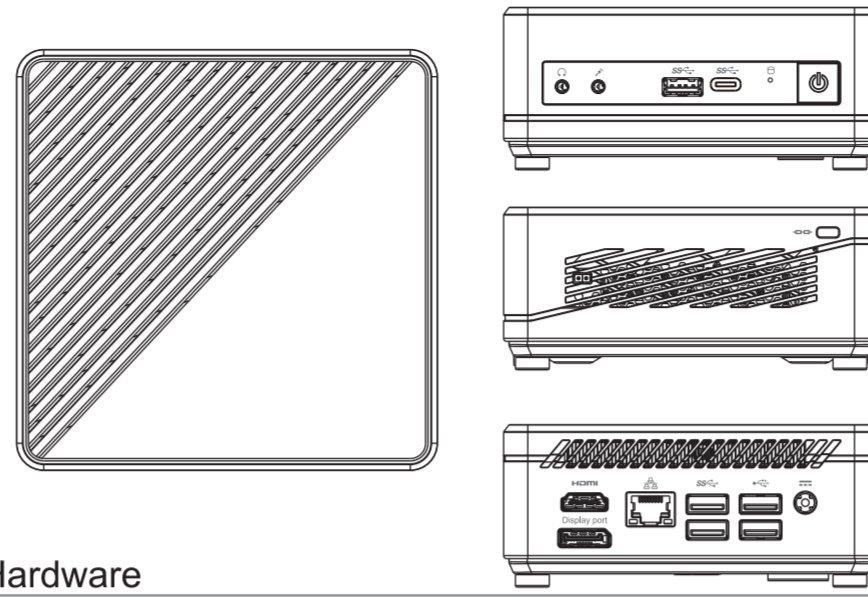

msi

Cubi

The energy efficient Mini-PC

MSI.COM
MSI GAMING YOUTUBE
MSI GAMING FACEBOOK

G52-B1832X4

Overview