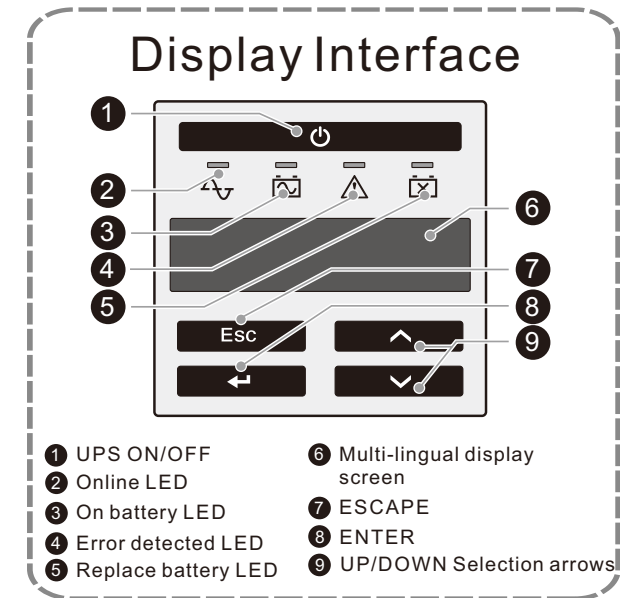

Installation Guide

Smart-UPS SMTL750RM2UC and SMTL1000RM2UC with Lithium-ion Batteries and APC[™] SmartConnect

Inventory

Operation Manual
Manuel d'utilisation
Manual de operaciones

www.apc.com/wp/?um=350

UPS Installation

APC[™] SmartConnect Installation

SmartConnect.apc.com

- Firmware update notifications
- Power event notifications
- Advanced support

By connecting this product to the Internet using APC SmartConnect port, you are agreeing to APC SmartConnect Terms of Use, as found at smartconnect.apc.com
Schneider Electric Data Privacy Policy can also be found at smartconnect.apc.com