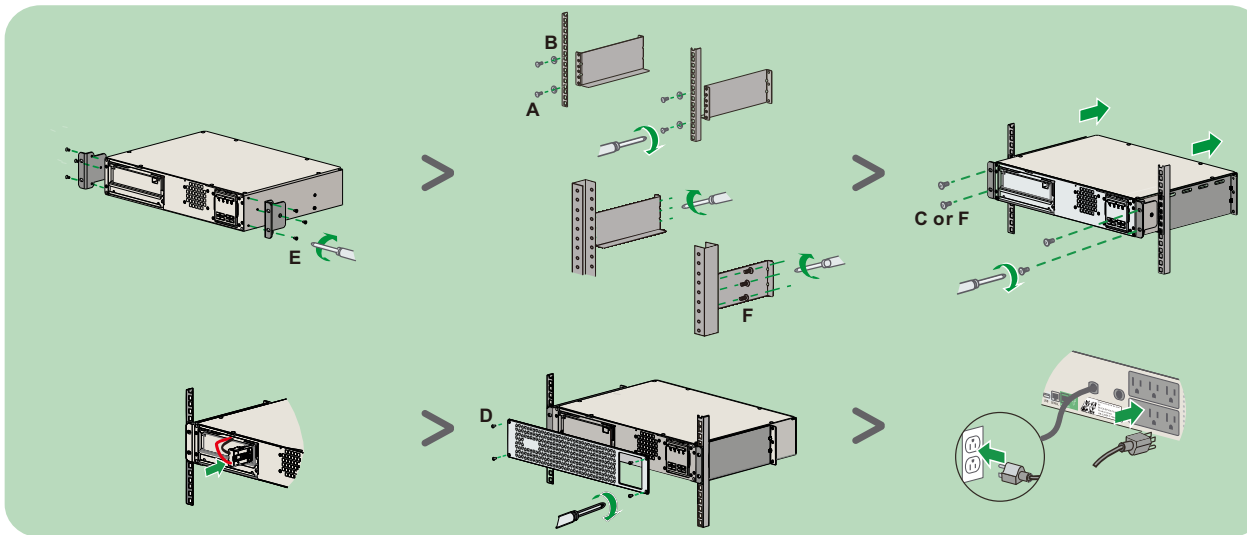

Installation Guide

Smart-UPS SMTL750RM2UC and SMTL1000RM2UC with Lithium-ion Batteries and APC[™] SmartConnect

Inventory

Operation Manual
Manuel d'utilisation
Manual de operaciones

www.apc.com/wp/?um=350

UPS Installation

APC[™] SmartConnect Installation

SmartConnect.apc.com

- Firmware update notifications
- Power event notifications
- Advanced support

By connecting this product to the Internet using APC SmartConnect port, you are agreeing to APC SmartConnect Terms of Use, as found at smartconnect.apc.com
Schneider Electric Data Privacy Policy can also be found at smartconnect.apc.com