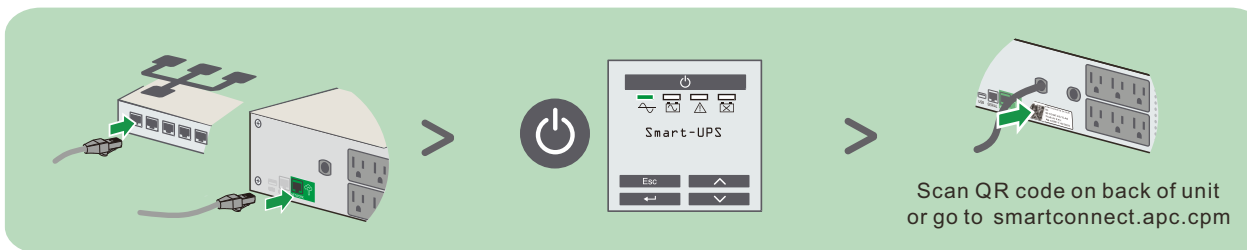

Installation Guide

Smart-UPS SMTL750RM2UC and SMTL1000RM2UC with Lithium-ion Batteries and APC[™] SmartConnect

Inventory

Operation Manual
Manuel d'utilisation
Manual de operaciones

www.apc.com/wp/?um=350

UPS Installation

APC[™] SmartConnect Installation

SmartConnect.apc.com

- Firmware update notifications
- Power event notifications
- Advanced support

By connecting this product to the Internet using APC SmartConnect port, you are agreeing to APC SmartConnect Terms of Use, as found at smartconnect.apc.com
Schneider Electric Data Privacy Policy can also be found at smartconnect.apc.com