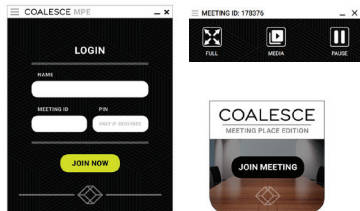

Back View

Side View

STEP 3 - Connect

CONNECT VIA WEB CLIENT

If using Windows®, Mac®, Linux® or Chromebook™, attendees can connect using the Coalesce Web Client in Google Chrome®. We recommend using Google Chrome to connect.

Chrome can be downloaded from <http://www.google.com/chrome>.

Open Chrome and navigate to <http://www.joincoalesce.com>.

The Coalesce Extension must be installed from the Chrome web store to share the screen. You will be prompted to do this the first time you go to www.joincoalesce.com.

To install the extension, click on the “get our extension” link, then click “add extension” to add the extension.

CONNECT VIA WINDOWS CLIENT

To connect to the Coalesce via a Windows client, click download Windows client. Follow the on-screen instructions to install on the PC.

Once installed, double-click the Coalesce icon to launch the application.

JOIN A MEETING

Enter your name, the meeting ID, and an optional PIN number and then click the “Join Now” button.

HUDDLE SPACE APP: 1 Display / 1 Source