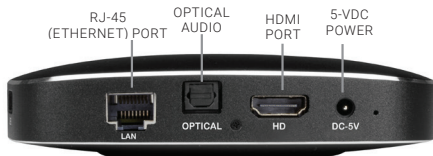

STEP 2 - Hardware Links

REQUIRED CONNECTIONS

- HDMI port: Connect to a display using the supplied HDMI Cable
- Connect to the 5-VDC power jack

OPTIONAL CONNECTIONS

- RJ-45 (Ethernet) port: Connect to your LAN
- USB port: Connect to a mouse or touchscreen

Back View