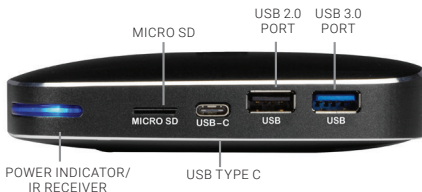

STEP 2 - Hardware Links

REQUIRED CONNECTIONS

- HDMI port: Connect to a display using the supplied HDMI Cable
- Connect to the 5-VDC power jack

OPTIONAL CONNECTIONS

- RJ-45 (Ethernet) port: Connect to your LAN
- USB port: Connect to a mouse or touchscreen

Back View

Side View

STEP 3 - Connect

CONNECT VIA WEB CLIENT

If using Windows®, Mac®, Linux® or Chromebook™, attendees can connect using the Coalesce Web Client in Google Chrome®. We recommend using Google Chrome to connect.