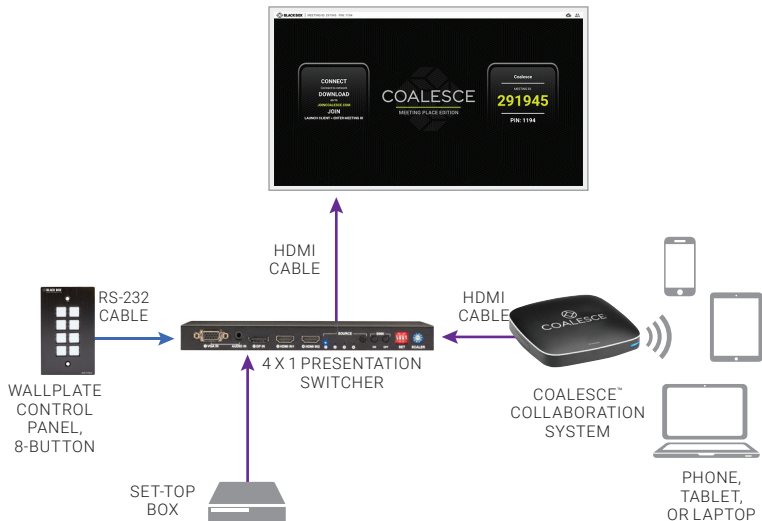

SMALL MEETING ROOM APP: 1 Display / 2-4 Sources

FOR FULL SPECIFICATIONS, GO TO BLACKBOX.COM/COLLABORATION