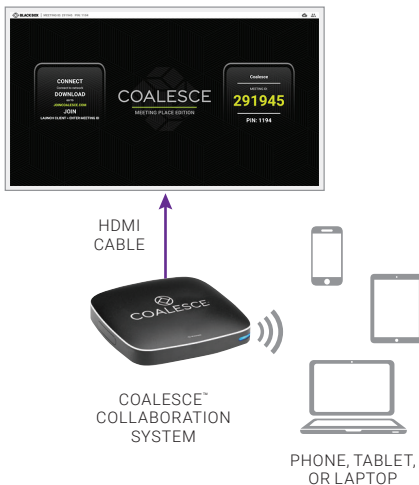

Once installed, double-click the Coalesce icon to launch the application.

JOIN A MEETING

Enter your name, the meeting ID, and an optional PIN number and then click the “Join Now” button.

HUDDLE SPACE APP: 1 Display / 1 Source