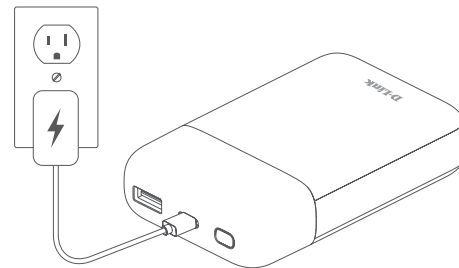

10000mAh Power Bank

Quick Start Guide

1

2

FCC Warning

This device complies with Part 15 of the FCC Rules. Operation is subject to the following two conditions:

- (1) This device may not cause harmful interference, and
- (2) this device must accept any interference received, including interference that may cause undesired operation.

Battery Capacity	Capacity	10,000mAh
Input	USB-C	18W
Output Single Port	USB-C	18W
	USB-A	18W
Output Dual Ports	USB-C+USB-A	15W
Dimension	LxWxH	105 x 72 x 23mm

Multi-function Button	Description
Click Button	• Turn on LED
Double Click Button	• Turn off the power bank

LED	Description
Digits 0 to 100	Discharge: <ul style="list-style-type: none">• The remaining battery capacity Charge: <ul style="list-style-type: none">• The last digit number is blinking: Charge the power bank• Solid 100: The power bank is fully charged