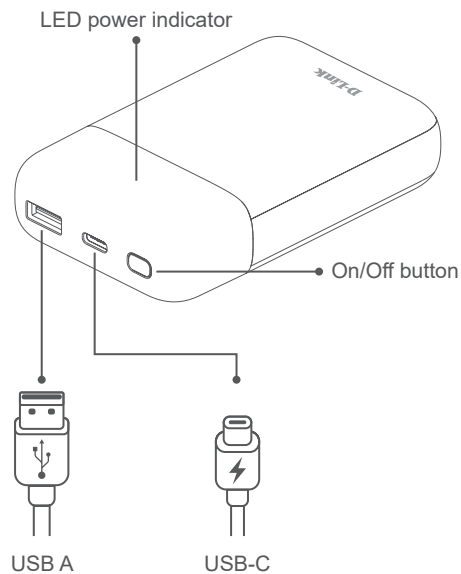

10000mAh Power Bank

Quick Start Guide

1

2

FCC Warning

This device complies with Part 15 of the FCC Rules. Operation is subject to the following two conditions:

- (1) This device may not cause harmful interference, and
- (2) this device must accept any interference received, including interference that may cause undesired operation.

Battery Capacity	Capacity	10,000mAh
Input	USB-C	18W
Output Single Port	USB-C	18W
	USB-A	18W
Output Dual Ports	USB-C+USB-A	15W
Dimension	LxWxH	105 x 72 x 23mm

Multi-function Button	Description
Click Button	• Turn on LED
Double Click Button	• Turn off the power bank

LED	Description
Digits 0 to 100	Discharge: <ul style="list-style-type: none">• The remaining battery capacity Charge: <ul style="list-style-type: none">• The last digit number is blinking: Charge the power bank• Solid 100: The power bank is fully charged