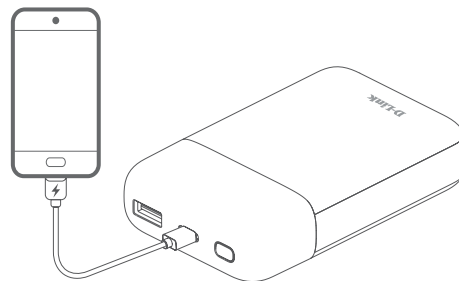

10000mAh Power Bank

Quick Start Guide

1

2

FCC Warning

This device complies with Part 15 of the FCC Rules. Operation is subject to the following two conditions:

- (1) This device may not cause harmful interference, and
- (2) this device must accept any interference received, including interference that may cause undesired operation.

Battery Capacity	Capacity	10,000mAh
Input	USB-C	18W
Output Single Port	USB-C	18W
	USB-A	18W
Output Dual Ports	USB-C+USB-A	15W
Dimension	LxWxH	105 x 72 x 23mm

Multi-function Button	Description
Click Button	• Turn on LED
Double Click Button	• Turn off the power bank

LED	Description
Digits 0 to 100	Discharge: <ul style="list-style-type: none">• The remaining battery capacity Charge: <ul style="list-style-type: none">• The last digit number is blinking: Charge the power bank• Solid 100: The power bank is fully charged