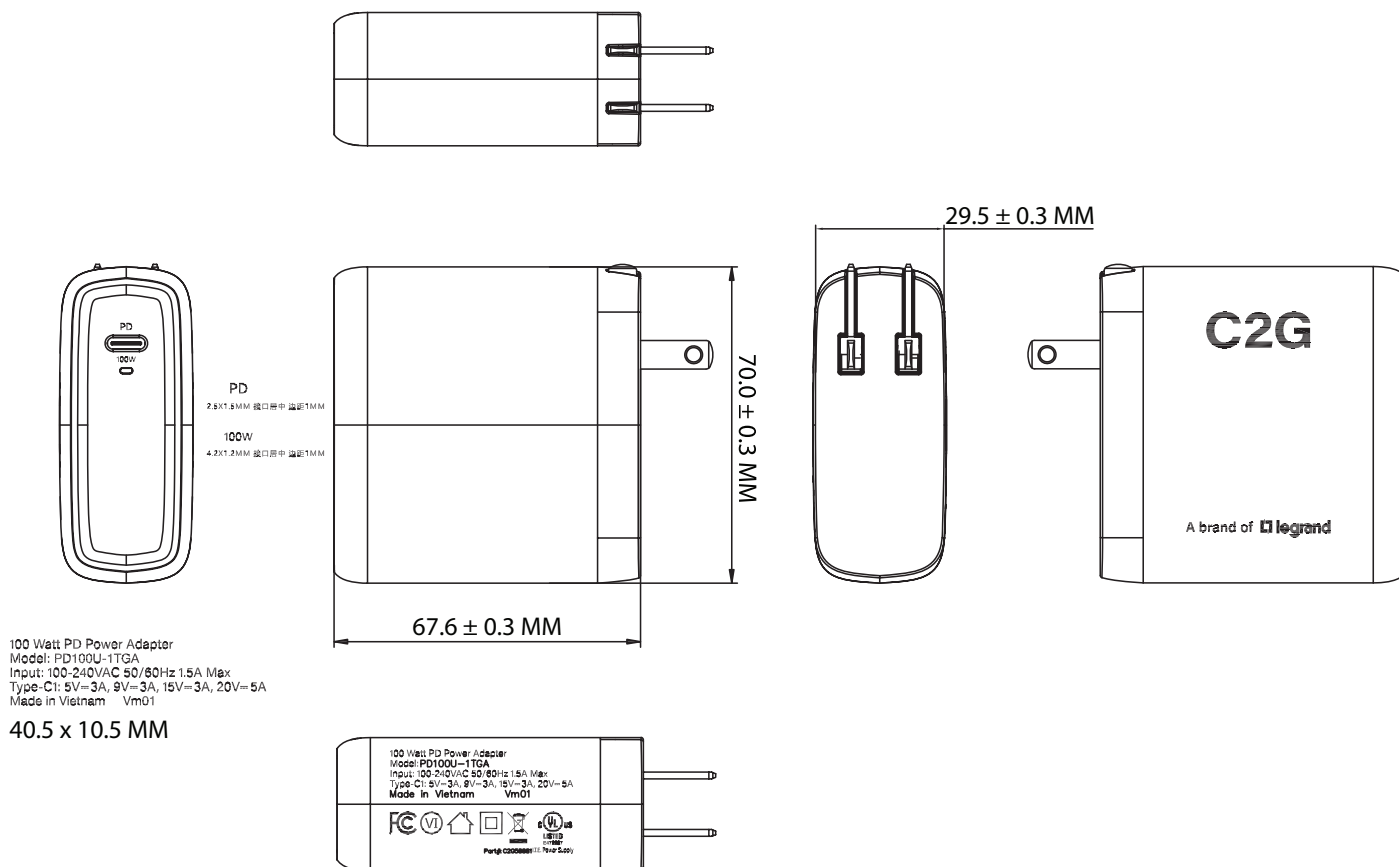

USB-C POWER ADAPTER-100W

TECHNICAL DRAWINGS

LEGRAND | AV COMMERCIAL BRANDS

C2G | Chief | Da-Lite | Luxul | Middle Atlantic | Vaddio | Wiremold

SIMPLIFIED CONNECTIVITY

USA 866.977.3901 av.c2g.techsupport@legrand.com APAC +852 2145 4099 av.asia.sales@legrand.com

EMEA +31 495 580 840 c2g.emea@av.legrand.com