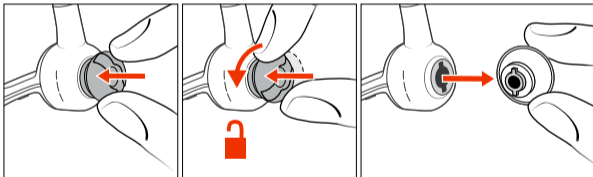

hp.com/lens-app

Poly Lens Mobile App
Poly Lens Desktop App

support.hp.com/poly

Poly Voyager Legend 30

©2024 HP Development Company, L.P. Bluetooth is a trademark owned by its proprietor and used by HP Inc. under license. All trademarks are the property of their respective owners.

RMN (모델명/型号/型號): PBVL50
223648-02 Rev B 11.24

S M L