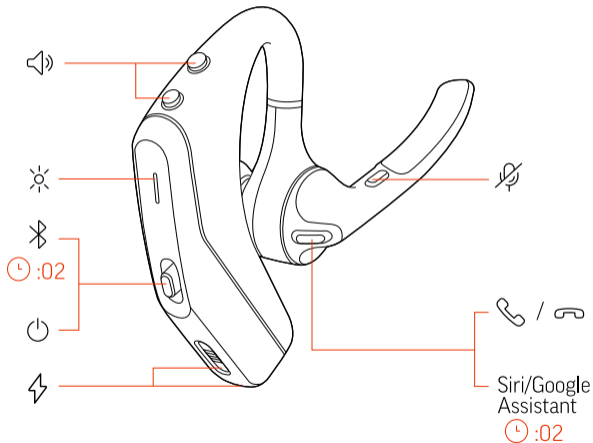

[hp.com/lens-app](https://hp.com/lens-app)

Poly Lens Mobile App  
Poly Lens Desktop App

[support.hp.com/poly](https://support.hp.com/poly)

Poly Voyager Legend 30

©2024 HP Development Company, L.P. Bluetooth is a trademark owned by its proprietor and used by HP Inc. under license. All trademarks are the property of their respective owners.

RMN (모델명/型号/型號): PBVL50  
223648-02 Rev B 11.24

S M L

**POLY VOYAGER LEGEND 30**

1.

2.

1.

2.

3.