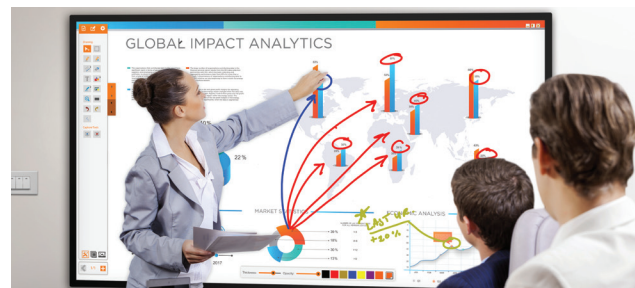

Get Interactive

For collaborative and interactive environments, select large format LCD displays are available with multi-point touch that enables multiple people to use the display simultaneously, with pinpoint accuracy and false touch prevention.

Need Something Larger?

Explore Planar® UltraRes™ L Series All-In-One LED Display

Planar's LCD displays may not be big enough for every collaborative meeting room or classroom. For larger spaces, the Full HD resolution, Planar UltraRes L Series all-in-one LED displays may be the solution. They are equipped with the same Planar MediaPlex Plus multi-source processing, offer integrated multi-point touch interactivity, power from one standard 110V cable and assemble in just hours.