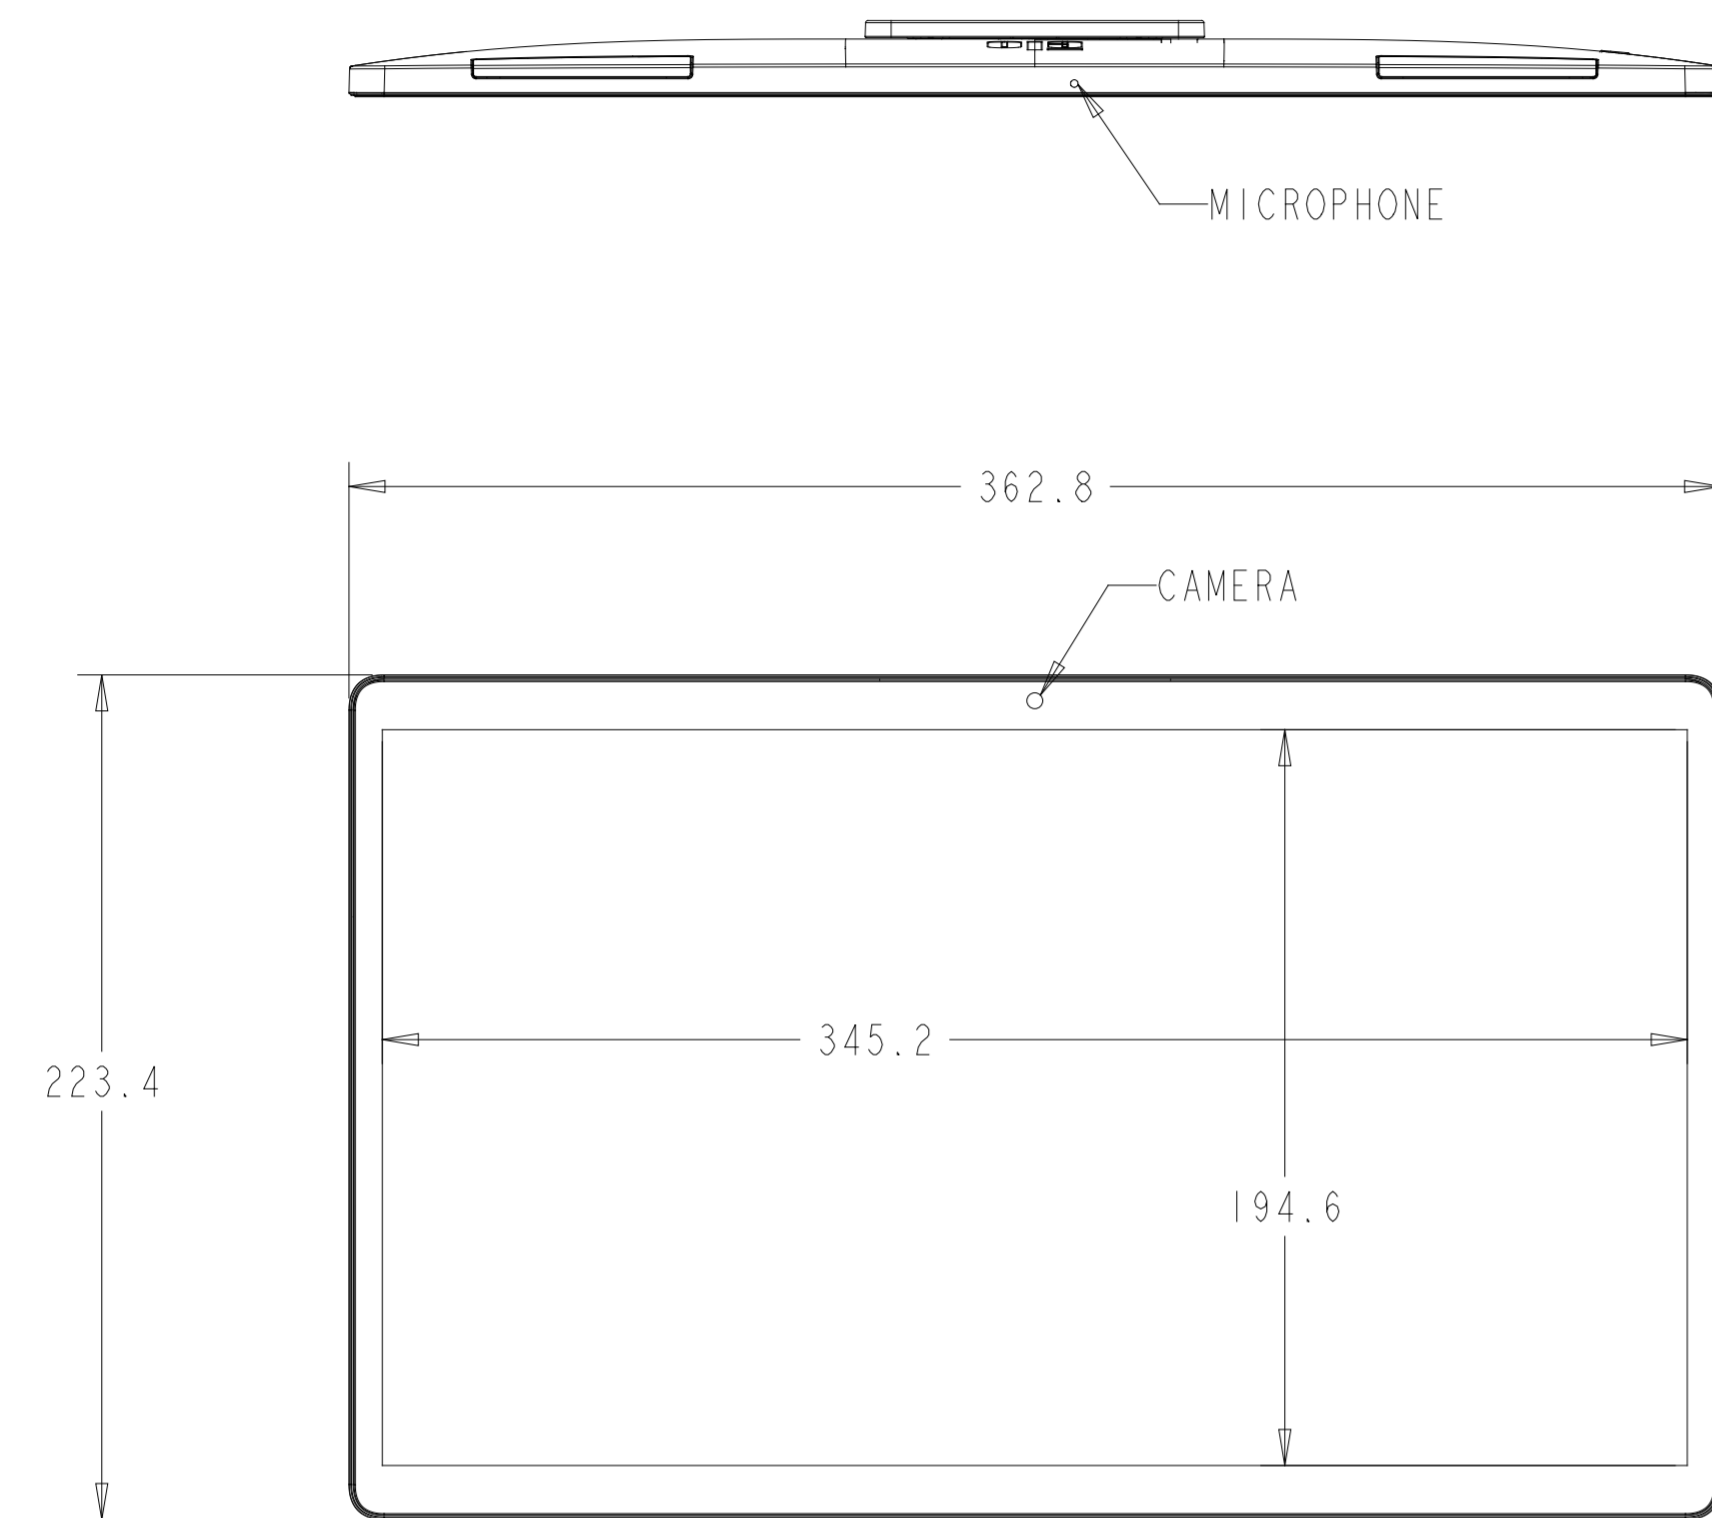

**I-SERIES 3 SLATE WITH INTEL® (WITH I/O DONGLE)**

ELOPOS Z30 WITH INTEL®