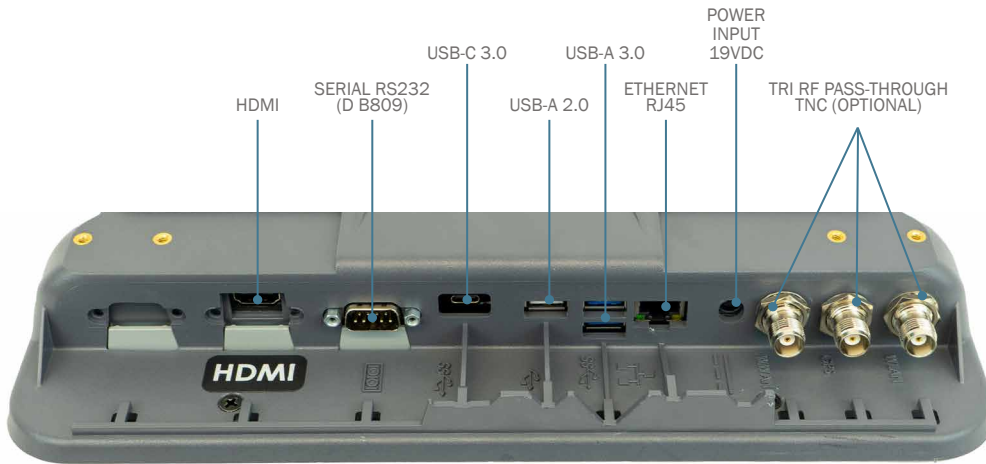

Mount the docking station using the Vesa 75 mounting pattern and utilize Gamber-Johnson's mounting equipment with the Dell Latitude dock to create an ergonomic vehicle office for any application.

FEATURES

- Adjustable front hooks can be set to accommodate the Dell Latitude 12 and 14 Rugged Extreme and 14 Rugged laptop computers
- Floating docking connector ensures a reliable connection even in the most rugged environments
- Access to all computer control buttons and ports while the computer is docked
- Rear-facing I/O ports; integrated cable strain relief and cable management system
- Front-facing docking/release latch
- Screen support for additional stability (optional)
- Keyed lock for theft deterrence
- Vesa 75mm mounting pattern
- Rounded edges to enhance personal safety
- 3-year limited warranty
- Available with Tri RF antenna pass-through or No RF. Also available bundled with an automotive power adapter.

WEIGHT & DIMENSIONS

WEIGHT	HEIGHT	WIDTH	DEPTH
5.6 lbs / 2.5 kg	2.36 in / 6.0 cm	10.7-12.85 in / 27.2-32.6 cm	12.13 in / 30.8 cm

CERTIFICATES & TESTING

- MIL-STD 810G Shock/Vibration Tested
- MIL-STD 810G Environmental Testing: Humidity, High/low temperature, (storage/ operational)
- Cycle Tested: 30K cycles, docking connector, latching & locking mechanisms
- RoHS, FCC, CE
- SAE J1455 Shock Crash Hazard Test

DELL LATITUDE RUGGED LAPTOP DOCKING STATION

PORT REPLICATION

- (1) Serial RS232 (D B809)
- (1) HDMI optional
- (1) USB-A 2.0
- (2) USB-A 3.0
- (1) USB-C 3.0
- (1) Ethernet RJ45
- Tri RF Pass-Through TNC (optional)
- Power input 19VDC