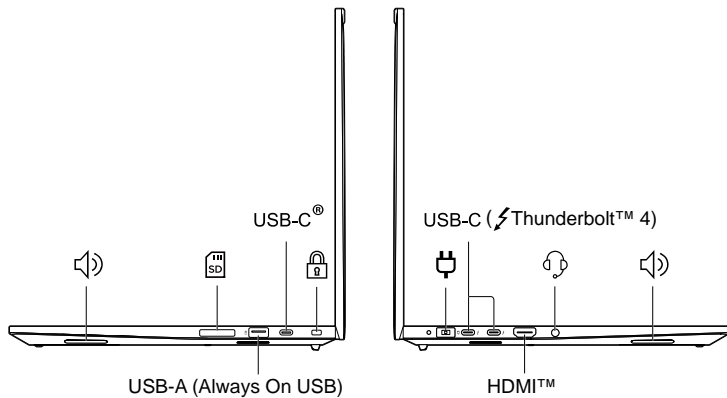

Read the statement on USB transfer rate in the *User Guide*. To access the *User Guide*, refer to methods mentioned on the back cover.

TrackPoint Quick Menu

Launch TrackPoint Quick Menu by double tapping¹ for quick configuration of some device settings.