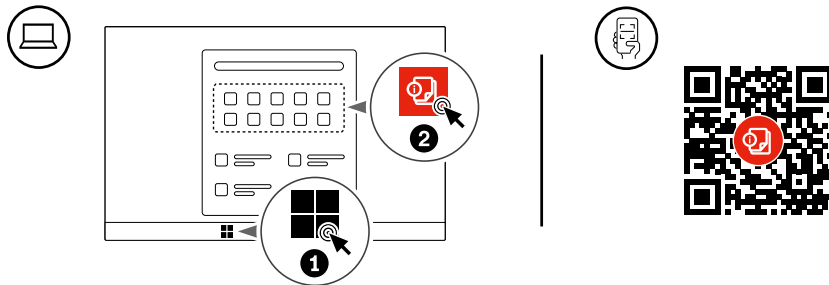

Access User Guide

First Edition (May 2024)

© Copyright Lenovo 2024

LIMITED AND RESTRICTED RIGHTS NOTICE: If data or software is delivered pursuant to a General Services Administration "GSA" contract, use, reproduction, or disclosure is subject to restrictions set forth in Contract No. GS-35F-05925.

Lenovo, Lenovo logo, ThinkPad, and ThinkPad logo are trademarks of Lenovo. Thunderbolt is the trademark of Intel Corporation or its subsidiaries in the U.S. and/or other countries. The terms HDMI and HDMI High-Definition Multimedia Interface are trademarks or registered trademarks of HDMI Licensing LLC in the United States and other countries. USB-C® is a registered trademark of USB Implementers Forum. All other trademarks are the property of their respective owners.

Reduce
Reuse
Recycle

For FSC Mix logo only