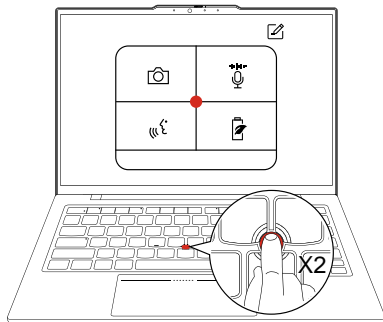

ThinkPad P1 Gen 7

Get started

* Lenovo USB-C to VGA Adapter

* Lenovo USB-C to DisplayPort Adapter

* Lenovo HDMI to VGA Adapter

* Lenovo USB-C to 2.5G Ethernet Adapter

* For selected models

Overview

Read the statement on USB transfer rate in the *User Guide*. To access the *User Guide*, refer to methods mentioned on the back cover.

TrackPoint Quick Menu

Launch TrackPoint Quick Menu by double tapping¹ for quick configuration of some device settings.