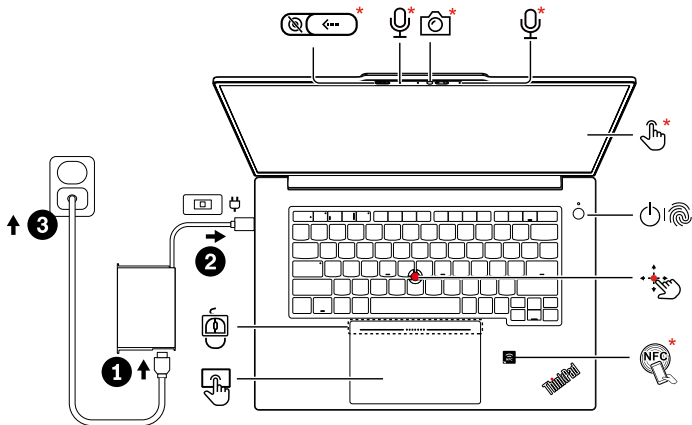

ThinkPad P1 Gen 7

Get started

* Lenovo USB-C to VGA Adapter

* Lenovo USB-C to DisplayPort Adapter

* Lenovo HDMI to VGA Adapter

* Lenovo USB-C to 2.5G Ethernet Adapter

* For selected models

Overview

Read the statement on USB transfer rate in the *User Guide*. To access the *User Guide*, refer to methods mentioned on the back cover.

TrackPoint Quick Menu

Launch TrackPoint Quick Menu by double tapping¹ for quick configuration of some device settings.

¹ It can be set to single tapping.

Lenovo Commercial Vantage*

Access Commercial Vantage to adjust device settings and check for system updates.

Lock on leave²

Protect your privacy and improve battery life.