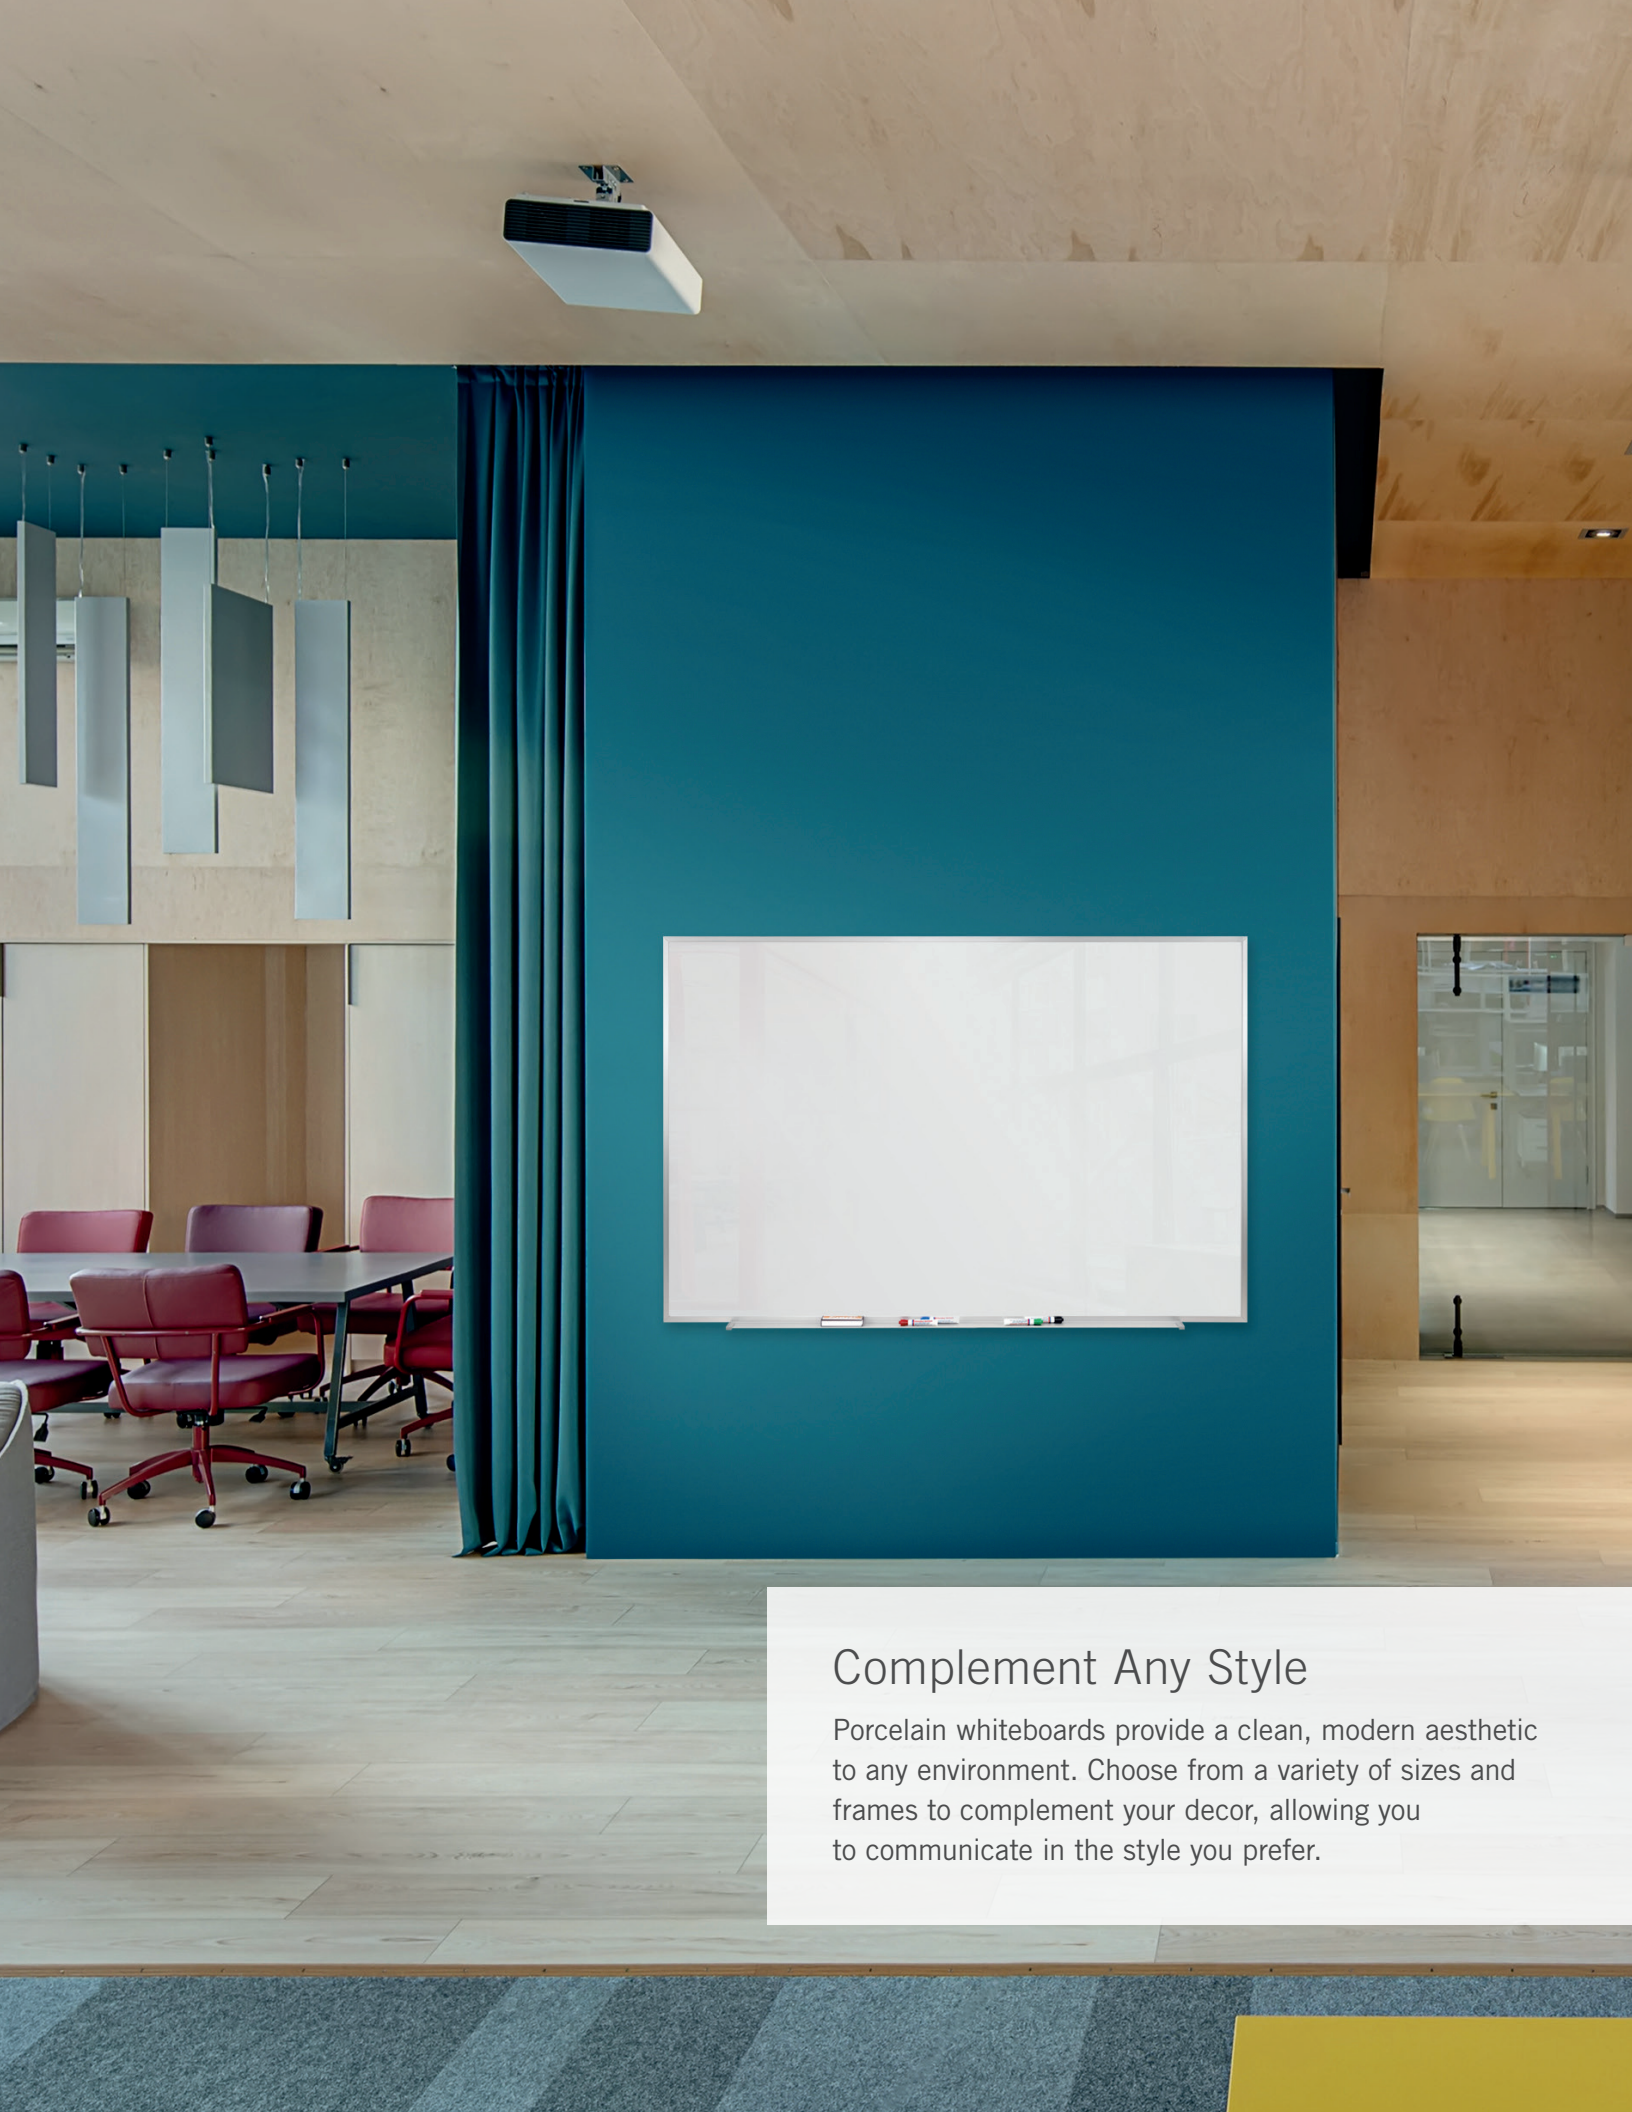

# Surface Ideas & Collaboration

Ghent's comprehensive line of Porcelain Whiteboards are the simple solution to support communication and collaboration efforts. From classrooms, conference rooms and private offices alike, porcelain whiteboards add an element of engagement, helping you work better.

## Complement Any Style

Porcelain whiteboards provide a clean, modern aesthetic to any environment. Choose from a variety of sizes and frames to complement your decor, allowing you to communicate in the style you prefer.

# Porcelain Whiteboard Options

Ghent's comprehensive line of Porcelain Whiteboards offer our most premium surface. Porcelain is non-porous allowing them to be extremely durable for everyday use, resisting scratches, stains and ghosting. With our 50 year warranty on wall boards and 10 year warranty on mobiles, you can be confident in creating a stylish board worth using.