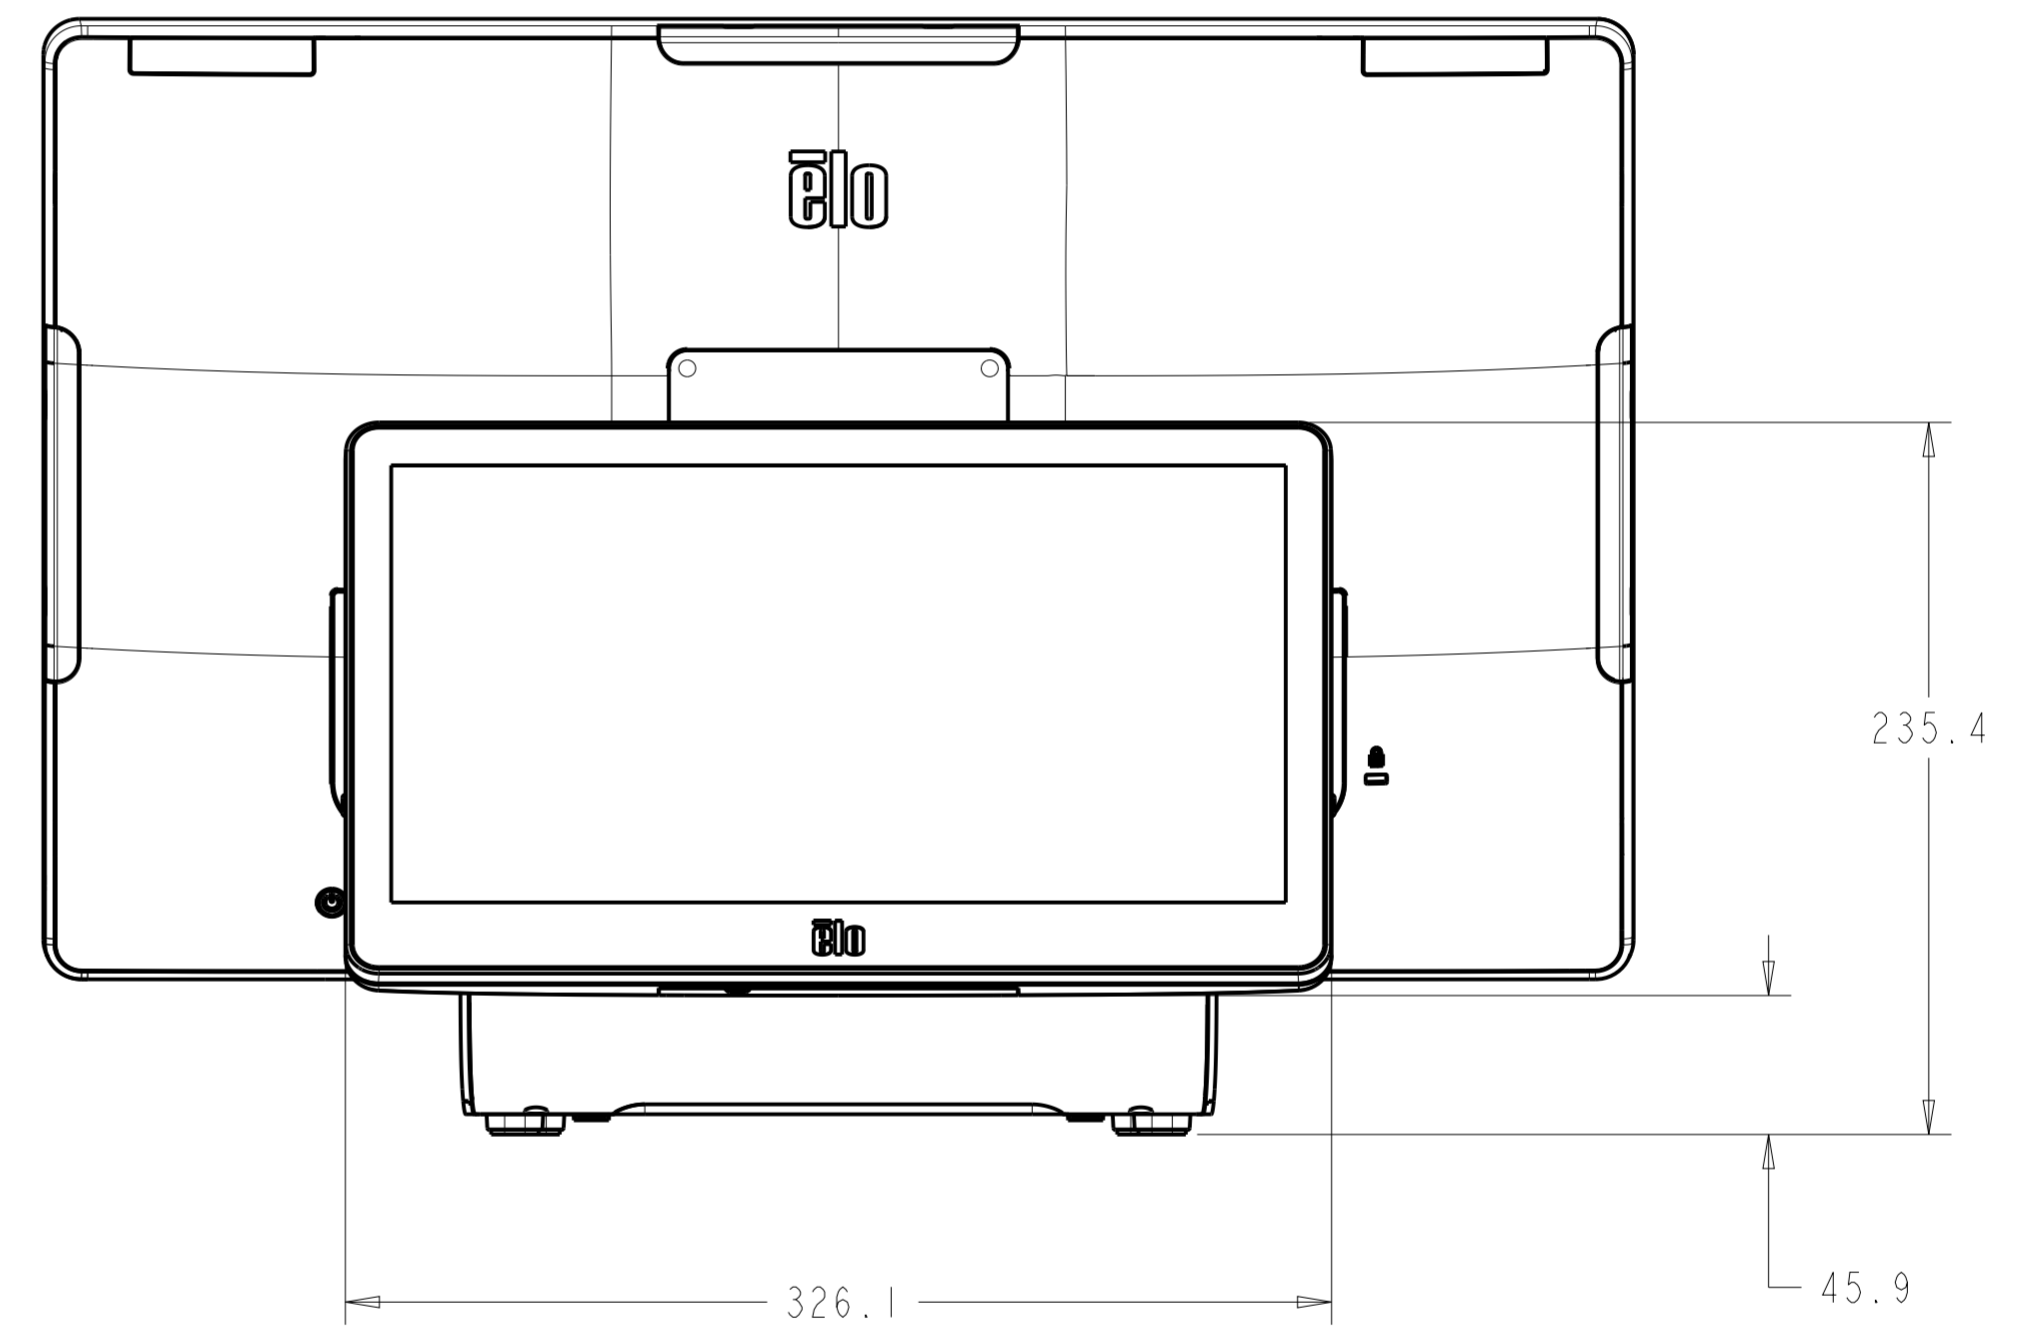

15" (16:9) NO STAND

POWER BUTTON/
POWER LED

I/O UNDER COVERS

MOUNT FOR ELO EDGE
CONNECT ACCESSORIES,
X4

KENSINGTON LOCK
SLOT
(LOCK NOT INCLUDED)

I/O FOR ALL MODELS WITHOUT STAND

15" (16:9) WITH STAND

I/O FOR ALL MODELS WITH STAND

15" (4:3) WITH STAND
SEE SHEET 4 FOR CUSTOMER-FACING DISPLAY MOUNTING

I/O UNDER COVERS
(SEE SHEET 2 FOR I/O DETAILS)

MOUNT FOR ELO EDGE
CONNECT ACCESSORIES,
4X

15" (16:9) / 15" (4:3)
WITH REAR-FACING DISPLAY MOUNT

CFD REAR COVER
(INCLUDED WITH STAND MODELS)
75mm X 75mm VESA

17" (4:3) WITH STAND
SEE SHEET 8 FOR CUSTOMER-FACING DISPLAY MOUNTING

22" NO STAND

22" WITH STAND

17"/22" WITH REAR-FACING DISPLAY MOUNT

CFD REAR COVER
(INCLUDED WITH STAND MODELS)
75mm X 75mm VESA

24" NO STAND