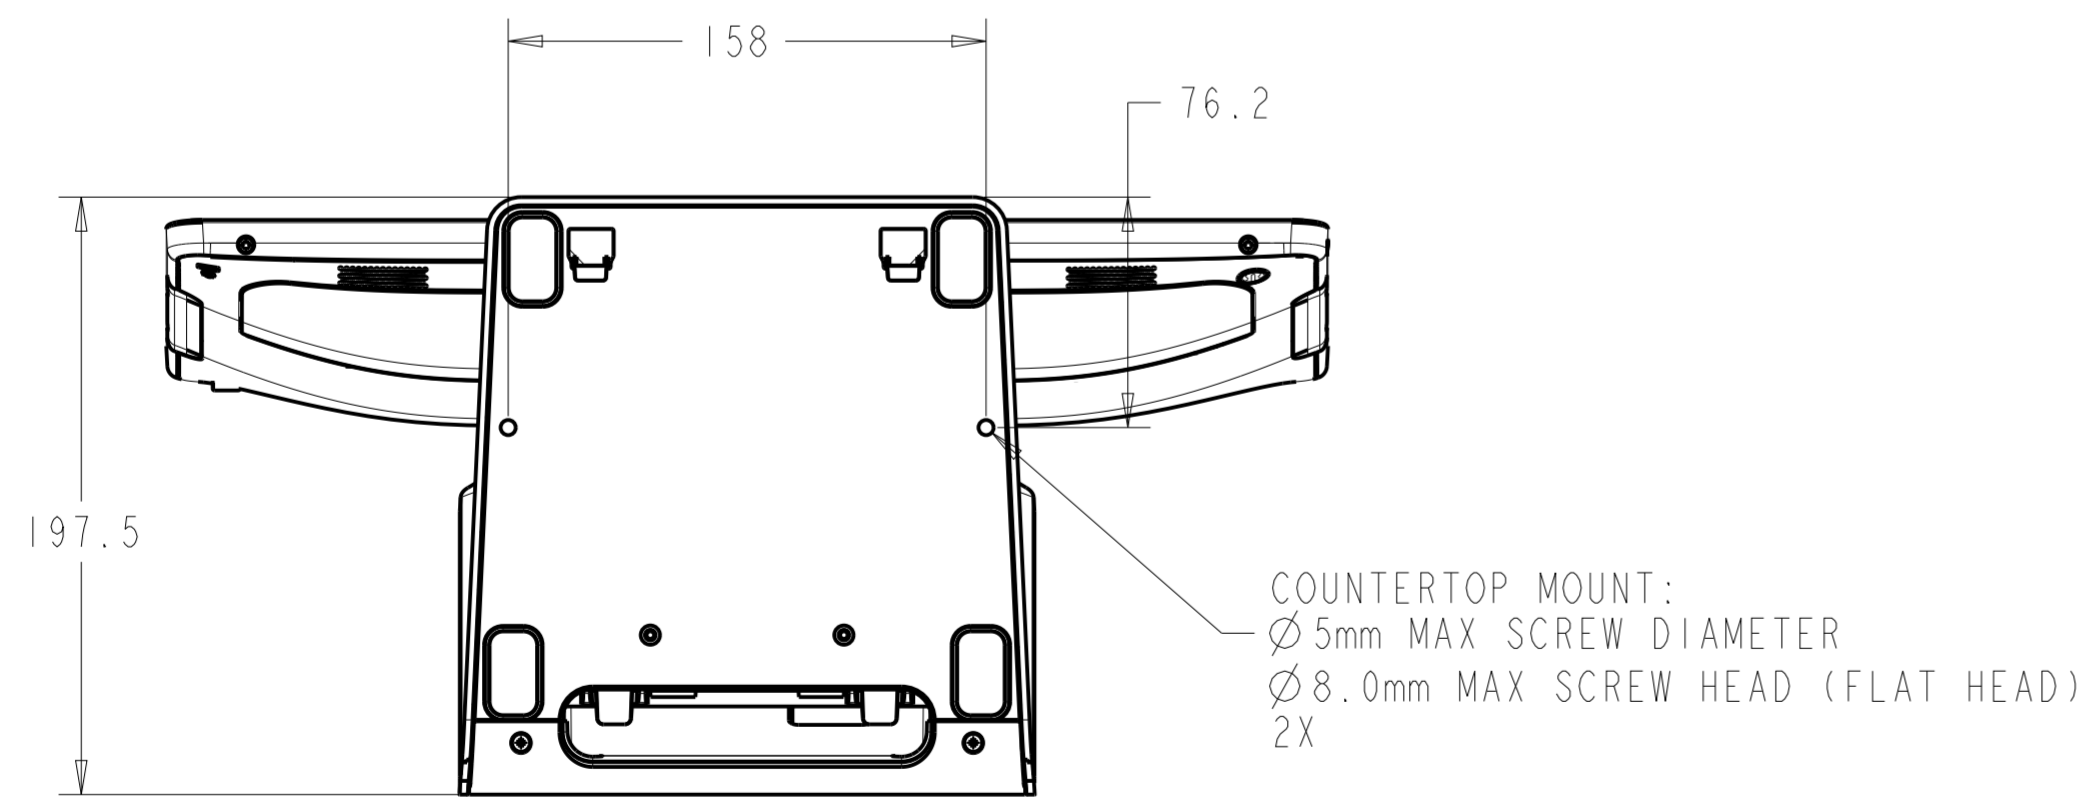

15" (16:9) NO STAND

POWER BUTTON/
POWER LED

I/O UNDER COVERS

MOUNT FOR ELO EDGE
CONNECT ACCESSORIES,
X4

KENSINGTON LOCK
SLOT
(LOCK NOT INCLUDED)

I/O FOR ALL MODELS WITHOUT STAND

15" (16:9) WITH STAND

I/O FOR ALL MODELS WITH STAND

15" (4:3) WITH STAND
SEE SHEET 4 FOR CUSTOMER-FACING DISPLAY MOUNTING

I/O UNDER COVERS
(SEE SHEET 2 FOR I/O DETAILS)

MOUNT FOR ELO EDGE
CONNECT ACCESSORIES,
4X

15" (16:9) / 15" (4:3)
WITH REAR-FACING DISPLAY MOUNT

CFD REAR COVER
(INCLUDED WITH STAND MODELS)
75mm X 75mm VESA

17" (4:3) WITH STAND
SEE SHEET 8 FOR CUSTOMER-FACING DISPLAY MOUNTING

22" NO STAND

22" WITH STAND

17"/22" WITH REAR-FACING DISPLAY MOUNT

CFD REAR COVER
(INCLUDED WITH STAND MODELS)
75mm X 75mm VESA

24" NO STAND