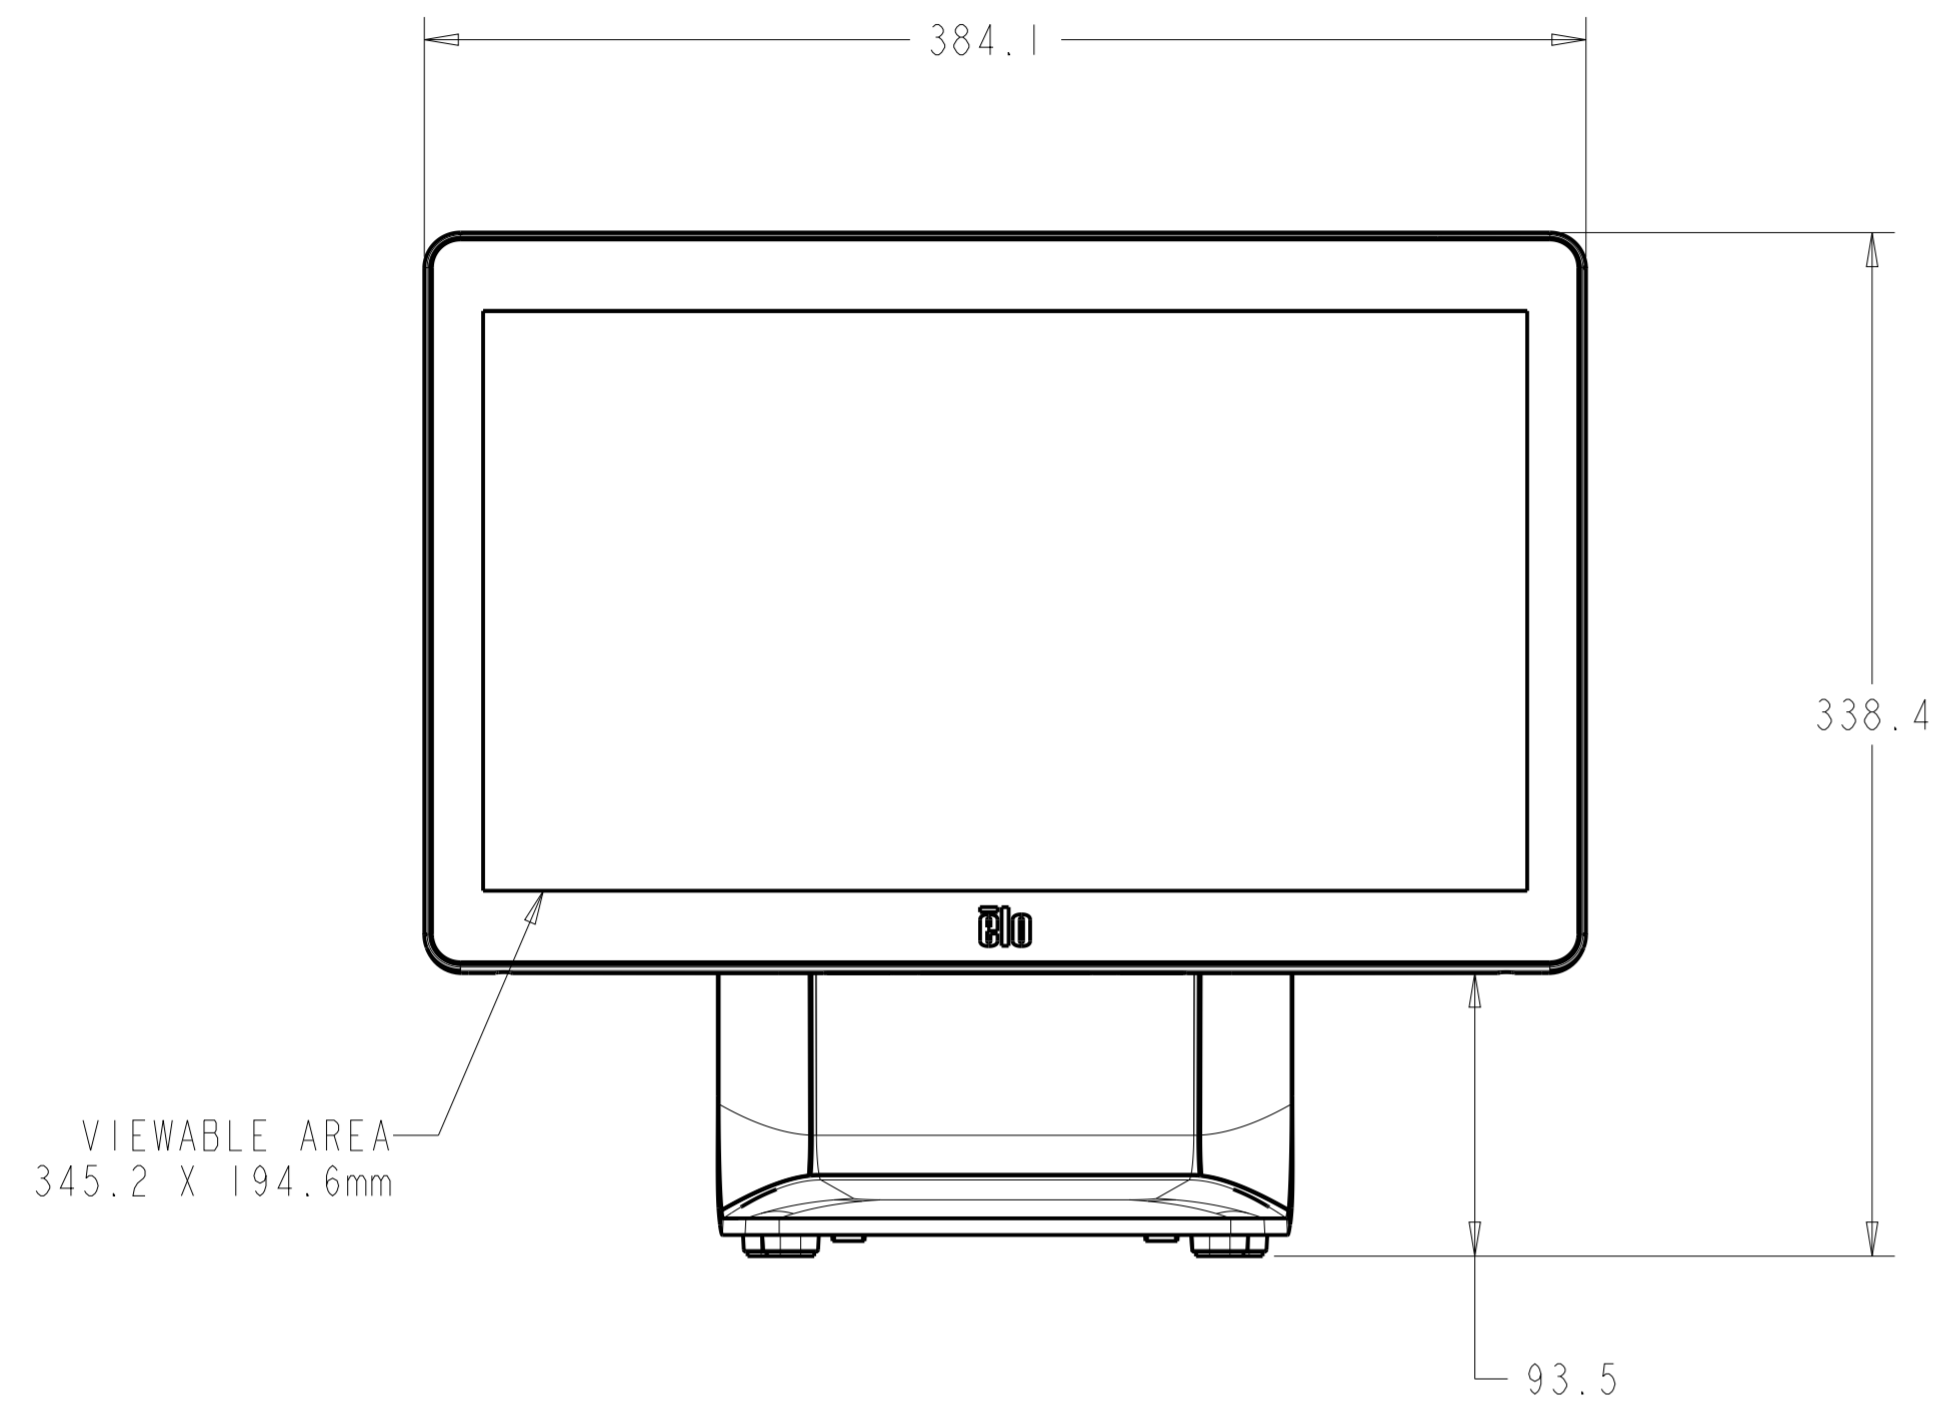

15" (16:9) NO STAND

POWER BUTTON/
POWER LED

I/O UNDER COVERS

MOUNT FOR ELO EDGE
CONNECT ACCESSORIES,
X4

KENSINGTON LOCK
SLOT
(LOCK NOT INCLUDED)

I/O FOR ALL MODELS WITHOUT STAND

15" (16:9) WITH STAND

I/O FOR ALL MODELS WITH STAND

15" (4:3) WITH STAND
SEE SHEET 4 FOR CUSTOMER-FACING DISPLAY MOUNTING

I/O UNDER COVERS
(SEE SHEET 2 FOR I/O DETAILS)

MOUNT FOR ELO EDGE
CONNECT ACCESSORIES,
4X

15" (16:9) / 15" (4:3)
WITH REAR-FACING DISPLAY MOUNT

CFD REAR COVER
(INCLUDED WITH STAND MODELS)
75mm X 75mm VESA

17" (4:3) WITH STAND
SEE SHEET 8 FOR CUSTOMER-FACING DISPLAY MOUNTING

22" NO STAND

22" WITH STAND

17"/22" WITH REAR-FACING DISPLAY MOUNT

CFD REAR COVER
(INCLUDED WITH STAND MODELS)
75mm X 75mm VESA

24" NO STAND