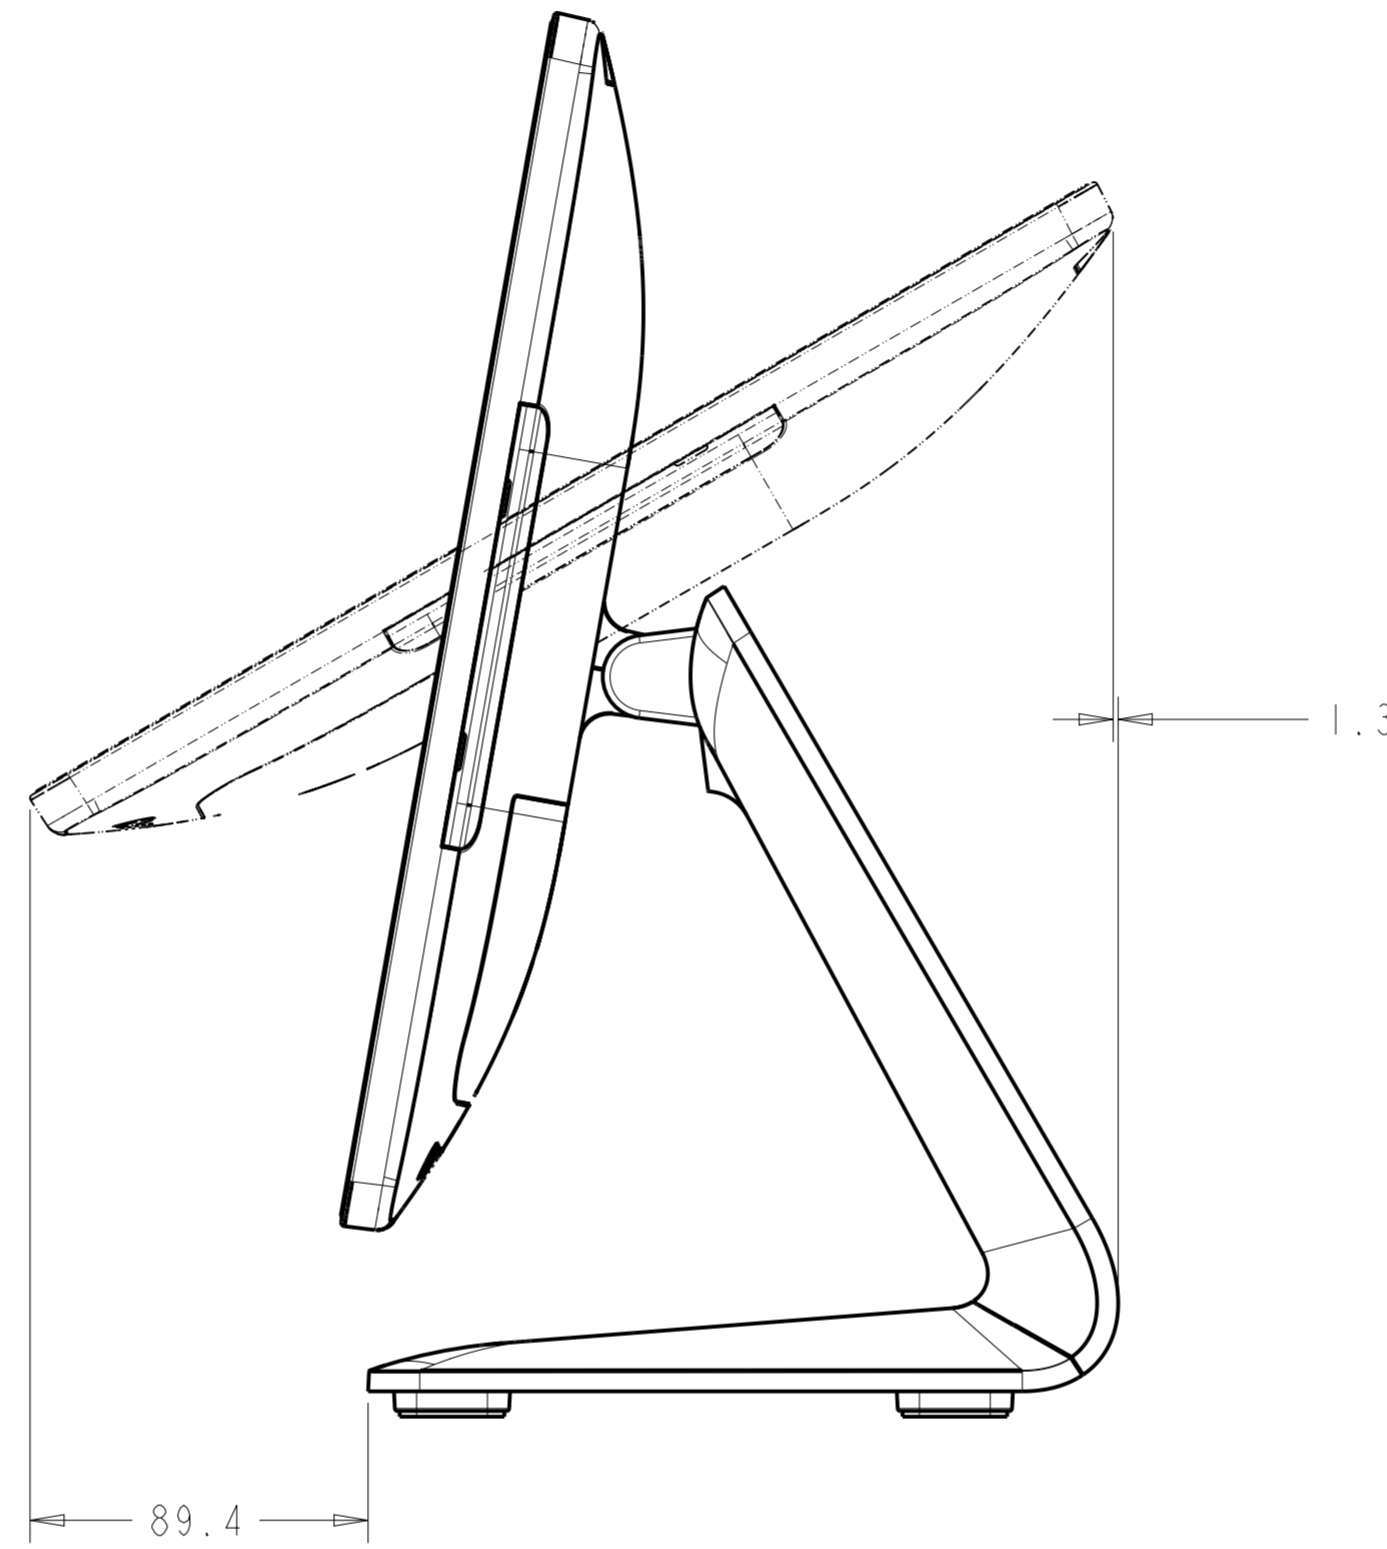

15" (16:9) NO STAND

POWER BUTTON/
POWER LED

I/O UNDER COVERS

MOUNT FOR ELO EDGE
CONNECT ACCESSORIES,
X4

KENSINGTON LOCK
SLOT
(LOCK NOT INCLUDED)

I/O FOR ALL MODELS WITHOUT STAND

15" (16:9) WITH STAND

I/O FOR ALL MODELS WITH STAND

15" (4:3) WITH STAND
SEE SHEET 4 FOR CUSTOMER-FACING DISPLAY MOUNTING

I/O UNDER COVERS
(SEE SHEET 2 FOR I/O DETAILS)

MOUNT FOR ELO EDGE
CONNECT ACCESSORIES,
4X

15" (16:9) / 15" (4:3)
WITH REAR-FACING DISPLAY MOUNT

CFD REAR COVER
(INCLUDED WITH STAND MODELS)
75mm X 75mm VESA

17" (4:3) WITH STAND
SEE SHEET 8 FOR CUSTOMER-FACING DISPLAY MOUNTING

22" NO STAND

22" WITH STAND

17"/22" WITH REAR-FACING DISPLAY MOUNT

CFD REAR COVER
(INCLUDED WITH STAND MODELS)
75mm X 75mm VESA

24" NO STAND