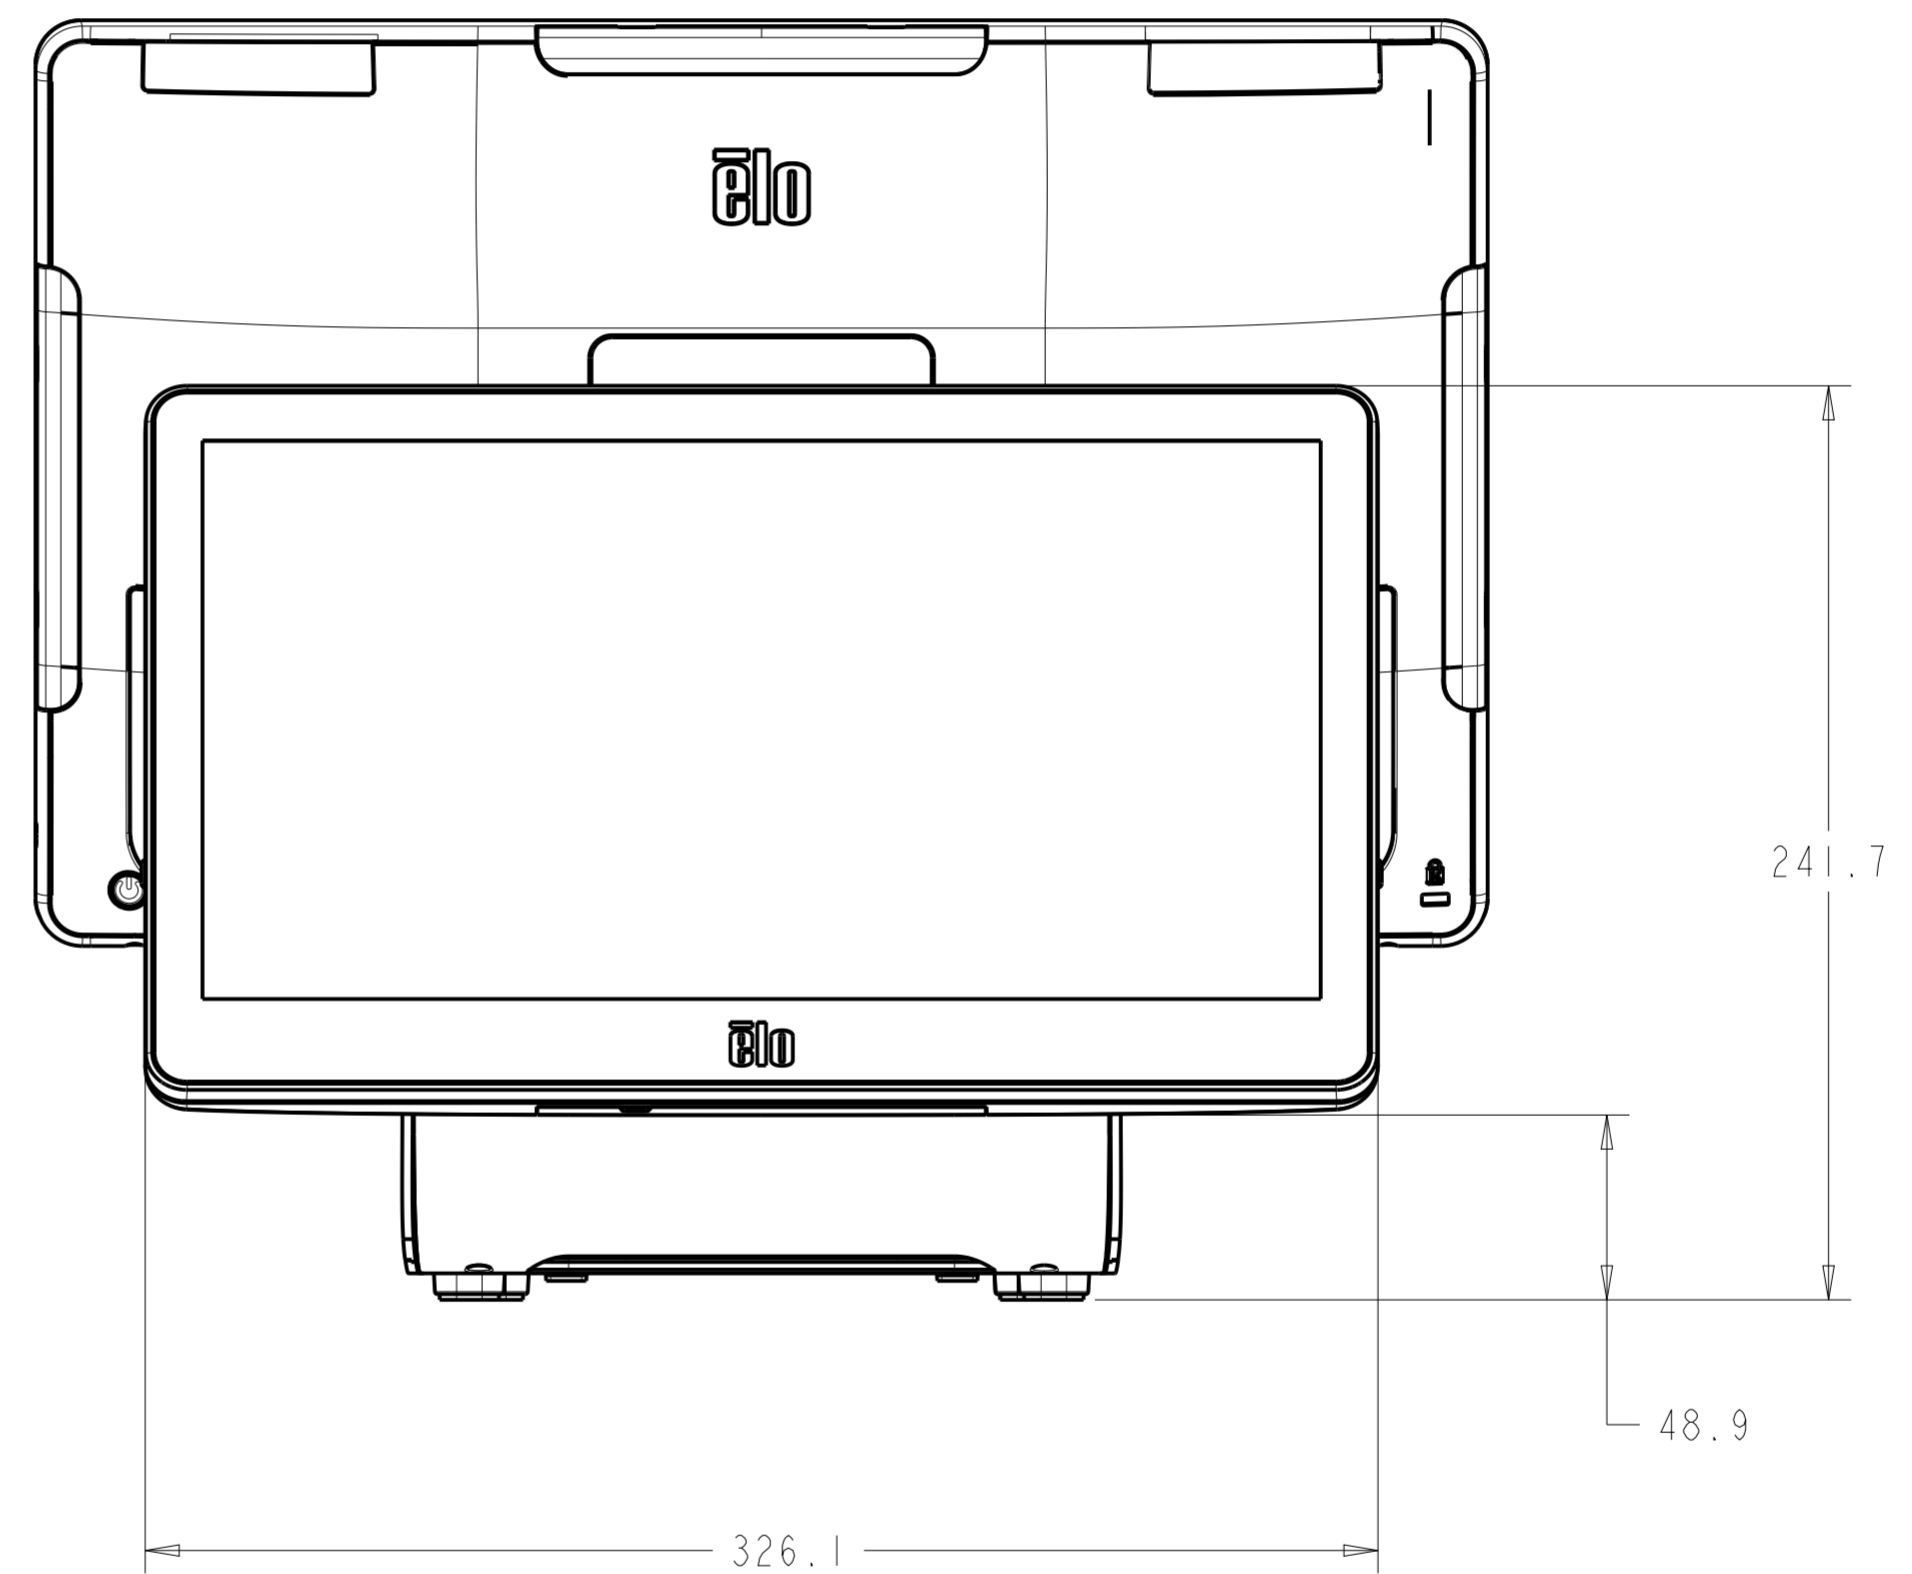

15" (16:9) NO STAND

POWER BUTTON/
POWER LED

I/O UNDER COVERS

MOUNT FOR ELO EDGE
CONNECT ACCESSORIES,
X4

KENSINGTON LOCK
SLOT
(LOCK NOT INCLUDED)

I/O FOR ALL MODELS WITHOUT STAND

15" (16:9) WITH STAND

I/O FOR ALL MODELS WITH STAND

15" (4:3) WITH STAND
SEE SHEET 4 FOR CUSTOMER-FACING DISPLAY MOUNTING

I/O UNDER COVERS
(SEE SHEET 2 FOR I/O DETAILS)

MOUNT FOR ELO EDGE
CONNECT ACCESSORIES,
4X

15" (16:9) / 15" (4:3)
WITH REAR-FACING DISPLAY MOUNT

CFD REAR COVER
(INCLUDED WITH STAND MODELS)
75mm X 75mm VESA

17" (4:3) WITH STAND
SEE SHEET 8 FOR CUSTOMER-FACING DISPLAY MOUNTING

22" NO STAND

22" WITH STAND

17"/22" WITH REAR-FACING DISPLAY MOUNT

CFD REAR COVER
(INCLUDED WITH STAND MODELS)
75mm X 75mm VESA

24" NO STAND