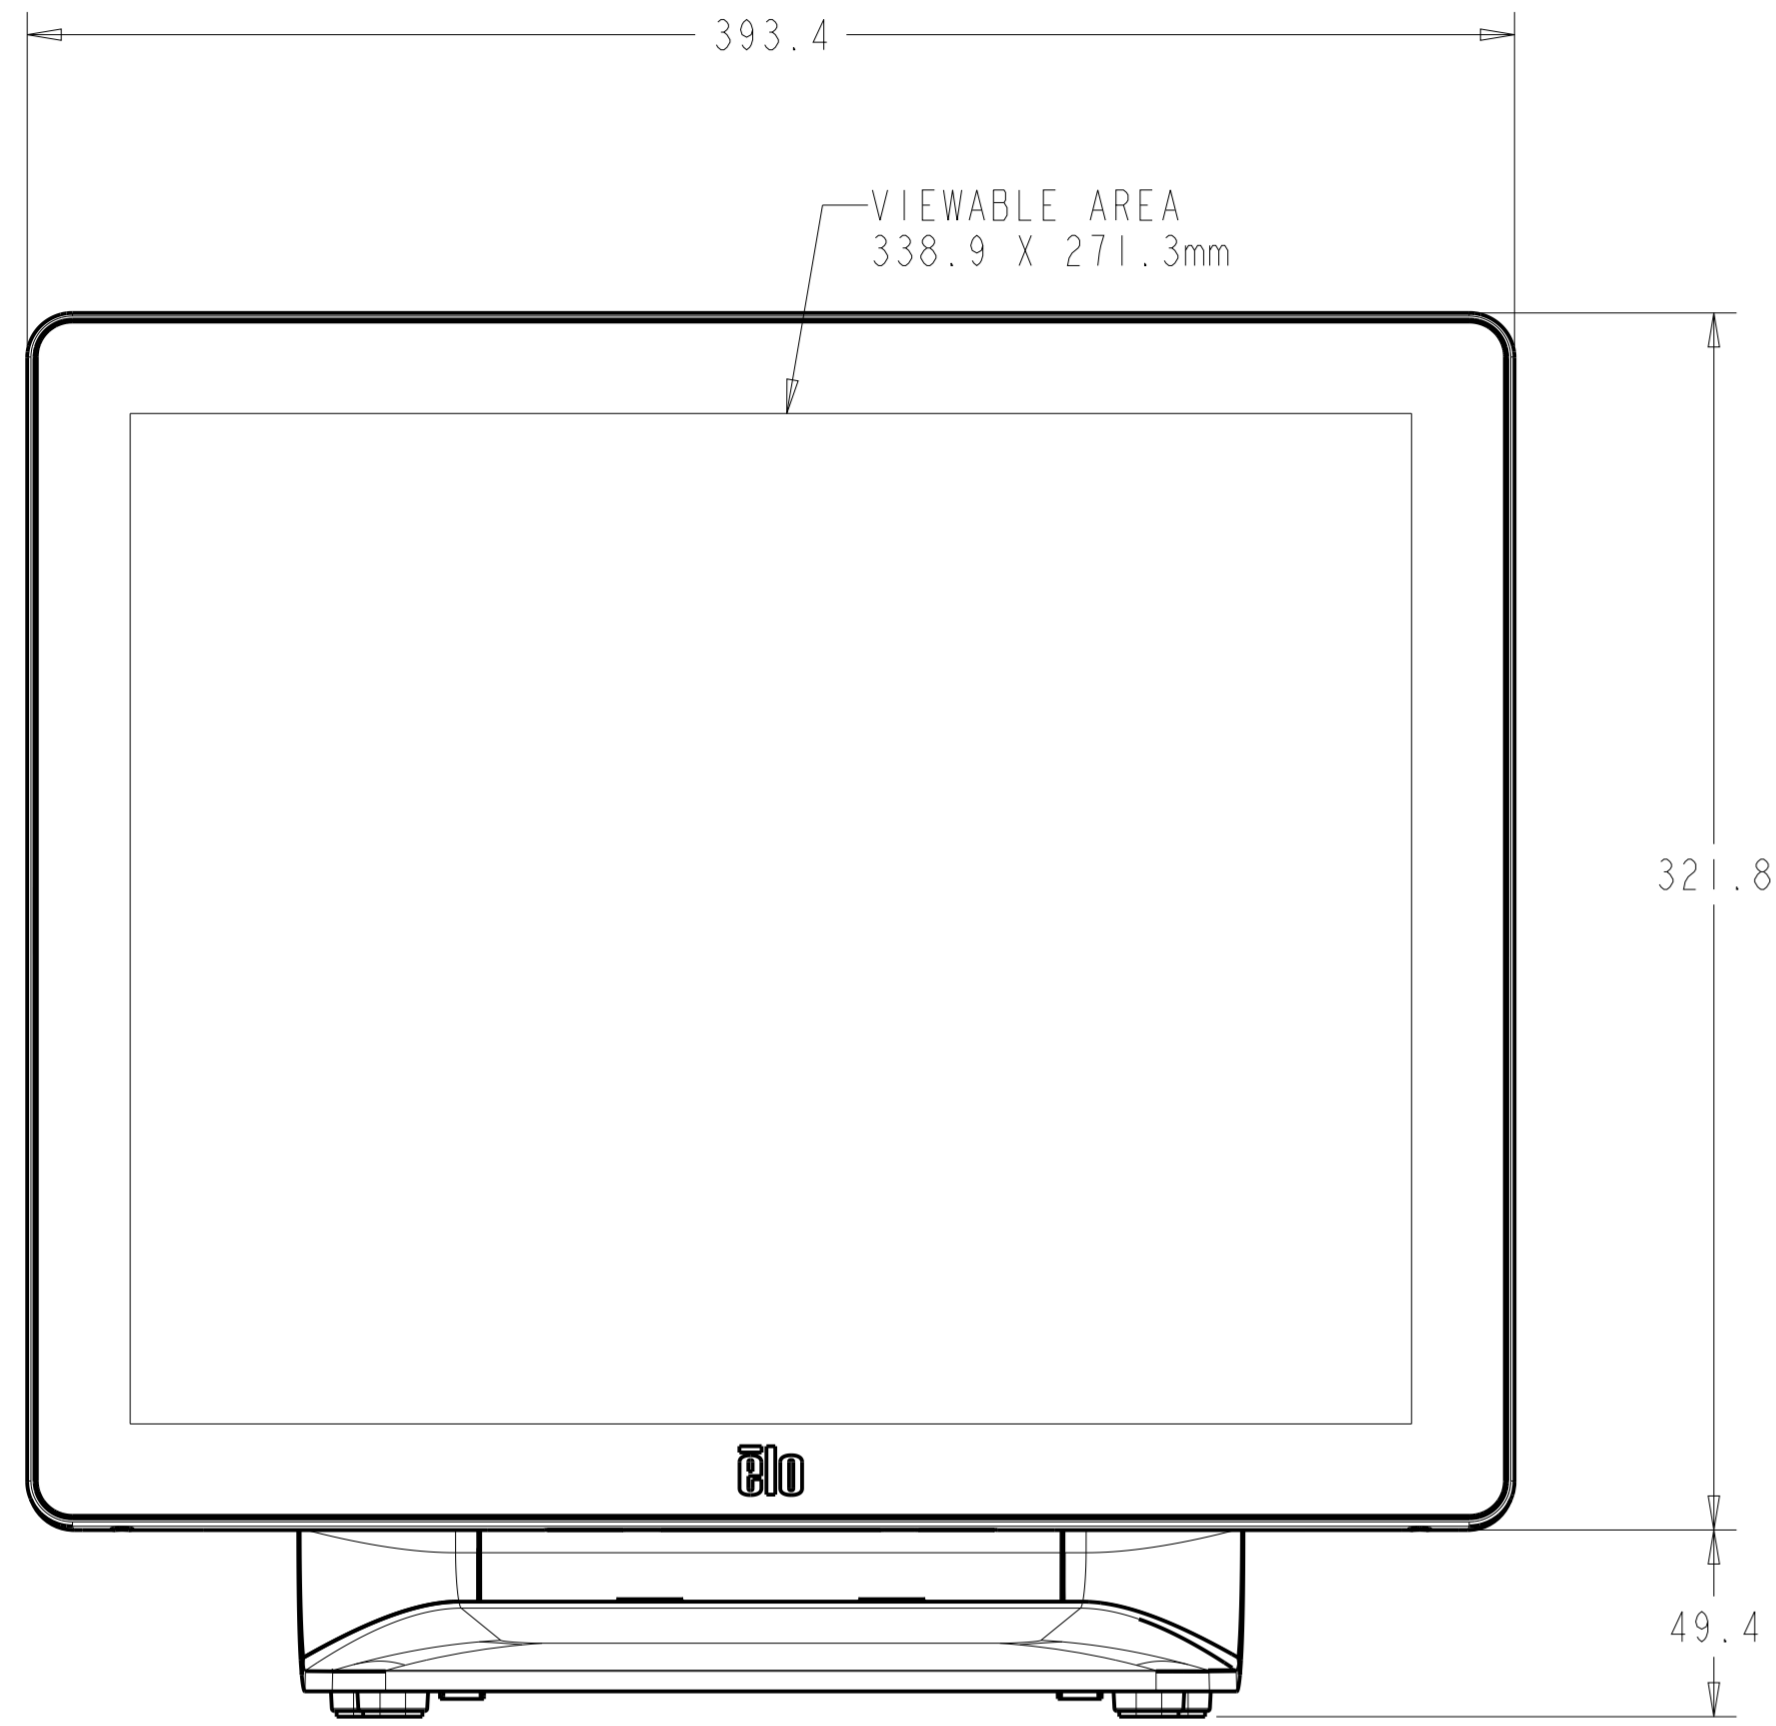

15" (16:9) NO STAND

POWER BUTTON/
POWER LED

I/O UNDER COVERS

MOUNT FOR ELO EDGE
CONNECT ACCESSORIES,
X4

KENSINGTON LOCK
SLOT
(LOCK NOT INCLUDED)

I/O FOR ALL MODELS WITHOUT STAND

15" (16:9) WITH STAND

I/O FOR ALL MODELS WITH STAND

15" (4:3) WITH STAND
SEE SHEET 4 FOR CUSTOMER-FACING DISPLAY MOUNTING

I/O UNDER COVERS
(SEE SHEET 2 FOR I/O DETAILS)

MOUNT FOR ELO EDGE
CONNECT ACCESSORIES,
4X

15" (16:9) / 15" (4:3)
WITH REAR-FACING DISPLAY MOUNT

CFD REAR COVER
(INCLUDED WITH STAND MODELS)
75mm X 75mm VESA

17" (4:3) WITH STAND
SEE SHEET 8 FOR CUSTOMER-FACING DISPLAY MOUNTING

22" NO STAND

22" WITH STAND

17"/22" WITH REAR-FACING DISPLAY MOUNT

CFD REAR COVER
(INCLUDED WITH STAND MODELS)
75mm X 75mm VESA

24" NO STAND