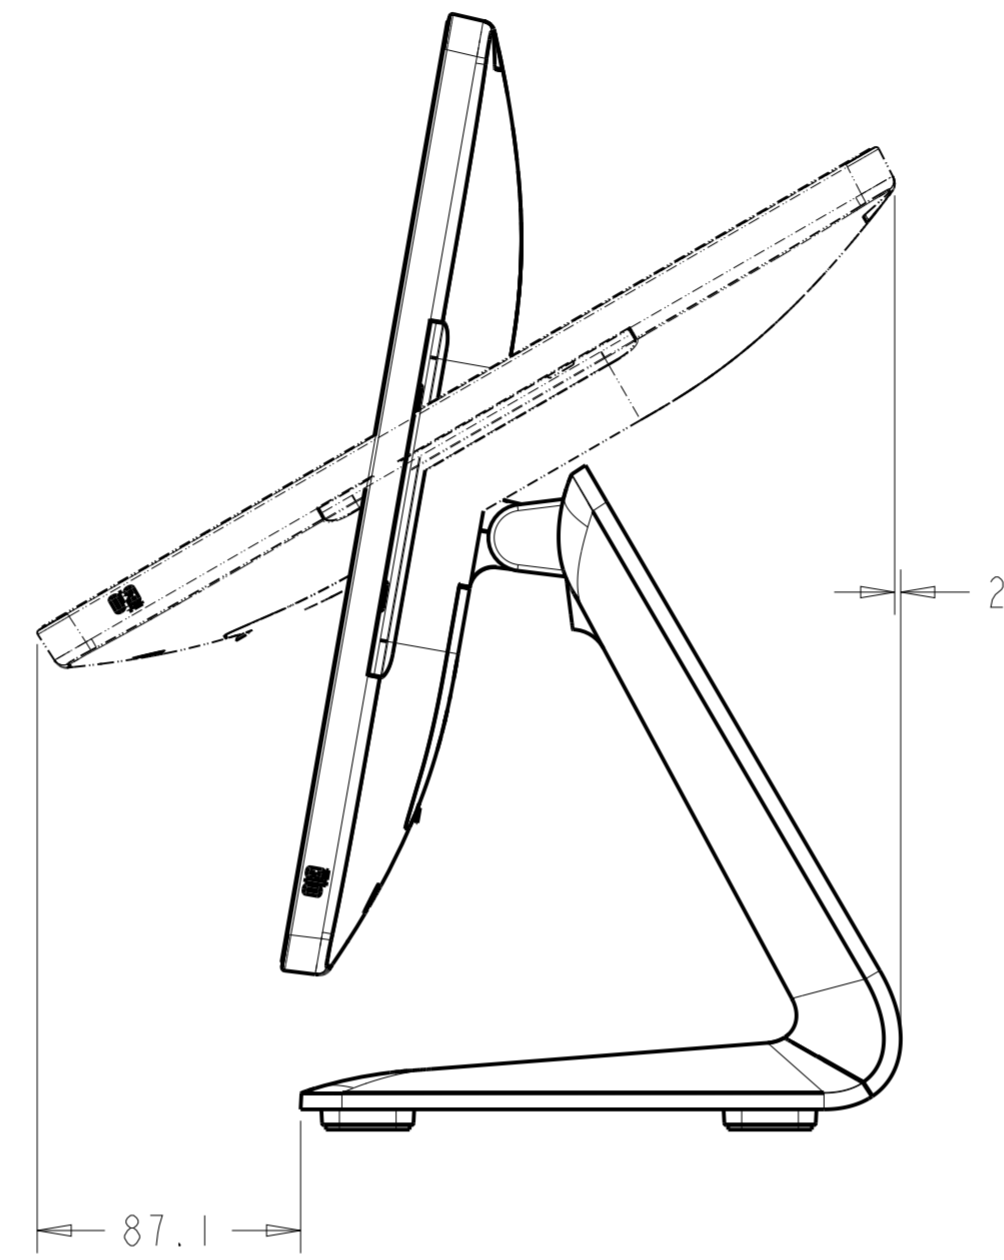

15" (16:9) NO STAND

POWER BUTTON/
POWER LED

I/O UNDER COVERS

MOUNT FOR ELO EDGE
CONNECT ACCESSORIES,
X4

KENSINGTON LOCK
SLOT
(LOCK NOT INCLUDED)

I/O FOR ALL MODELS WITHOUT STAND

15" (16:9) WITH STAND

I/O FOR ALL MODELS WITH STAND

15" (4:3) WITH STAND
SEE SHEET 4 FOR CUSTOMER-FACING DISPLAY MOUNTING

I/O UNDER COVERS
(SEE SHEET 2 FOR I/O DETAILS)

MOUNT FOR ELO EDGE
CONNECT ACCESSORIES,
4X

15" (16:9) / 15" (4:3)
WITH REAR-FACING DISPLAY MOUNT

CFD REAR COVER
(INCLUDED WITH STAND MODELS)
75mm X 75mm VESA

17" (4:3) WITH STAND
SEE SHEET 8 FOR CUSTOMER-FACING DISPLAY MOUNTING

22" NO STAND

22" WITH STAND

17"/22" WITH REAR-FACING DISPLAY MOUNT

CFD REAR COVER
(INCLUDED WITH STAND MODELS)
75mm X 75mm VESA

24" NO STAND