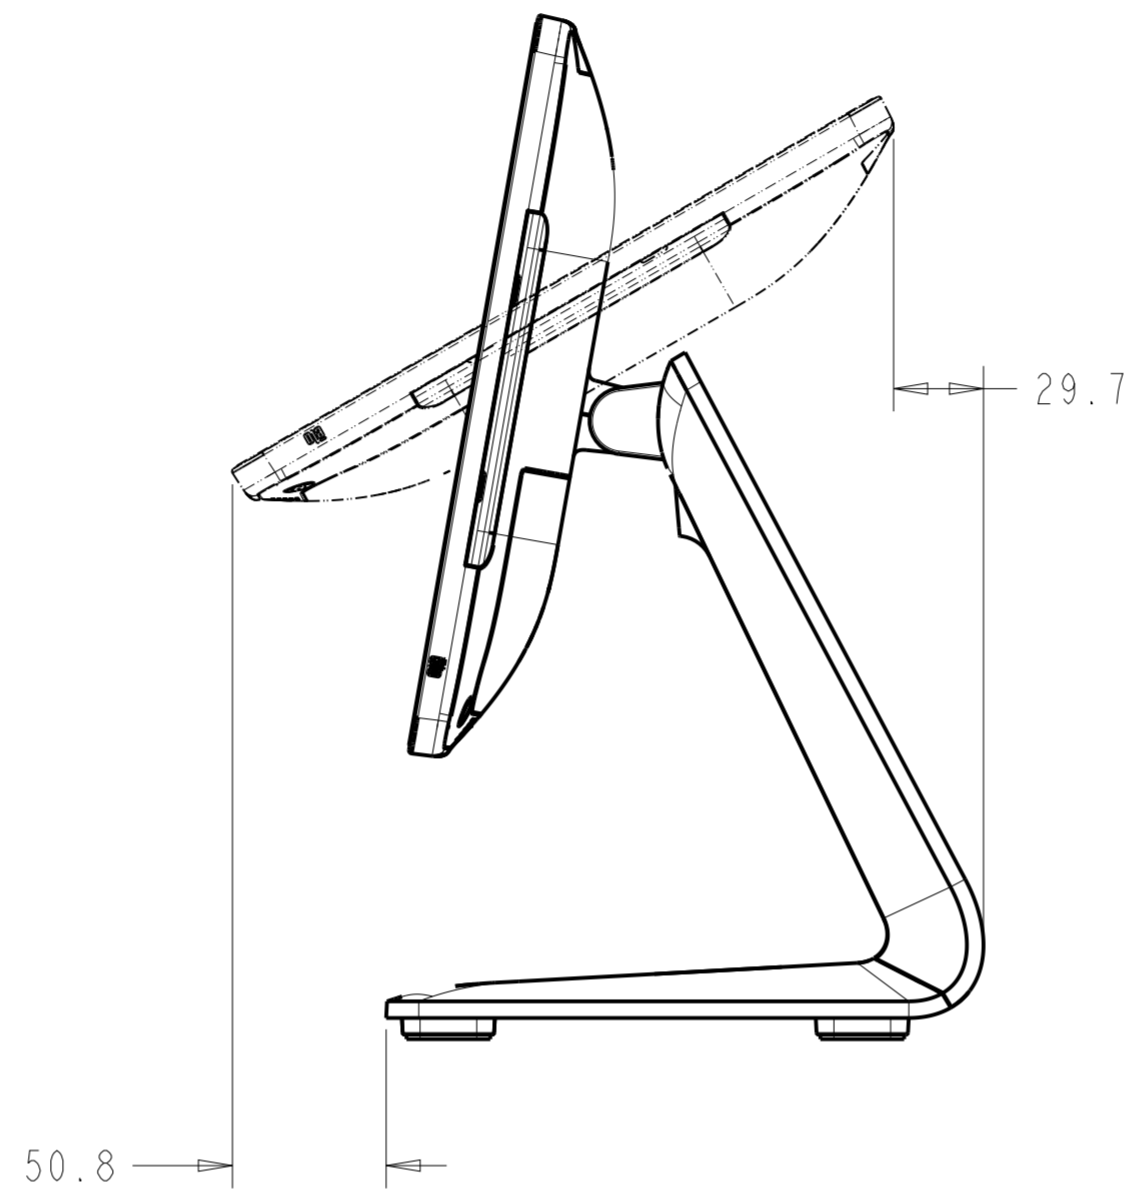

15" (16:9) NO STAND

POWER BUTTON/
POWER LED

I/O UNDER COVERS

MOUNT FOR ELO EDGE
CONNECT ACCESSORIES,
X4

KENSINGTON LOCK
SLOT
(LOCK NOT INCLUDED)

I/O FOR ALL MODELS WITHOUT STAND

15" (16:9) WITH STAND

I/O FOR ALL MODELS WITH STAND

15" (4:3) WITH STAND
SEE SHEET 4 FOR CUSTOMER-FACING DISPLAY MOUNTING

I/O UNDER COVERS
(SEE SHEET 2 FOR I/O DETAILS)

MOUNT FOR ELO EDGE
CONNECT ACCESSORIES,
4X

15" (16:9) / 15" (4:3)
WITH REAR-FACING DISPLAY MOUNT

CFD REAR COVER
(INCLUDED WITH STAND MODELS)
75mm X 75mm VESA

17" (4:3) WITH STAND
SEE SHEET 8 FOR CUSTOMER-FACING DISPLAY MOUNTING

22" NO STAND

22" WITH STAND

17"/22" WITH REAR-FACING DISPLAY MOUNT

CFD REAR COVER
(INCLUDED WITH STAND MODELS)
75mm X 75mm VESA

24" NO STAND