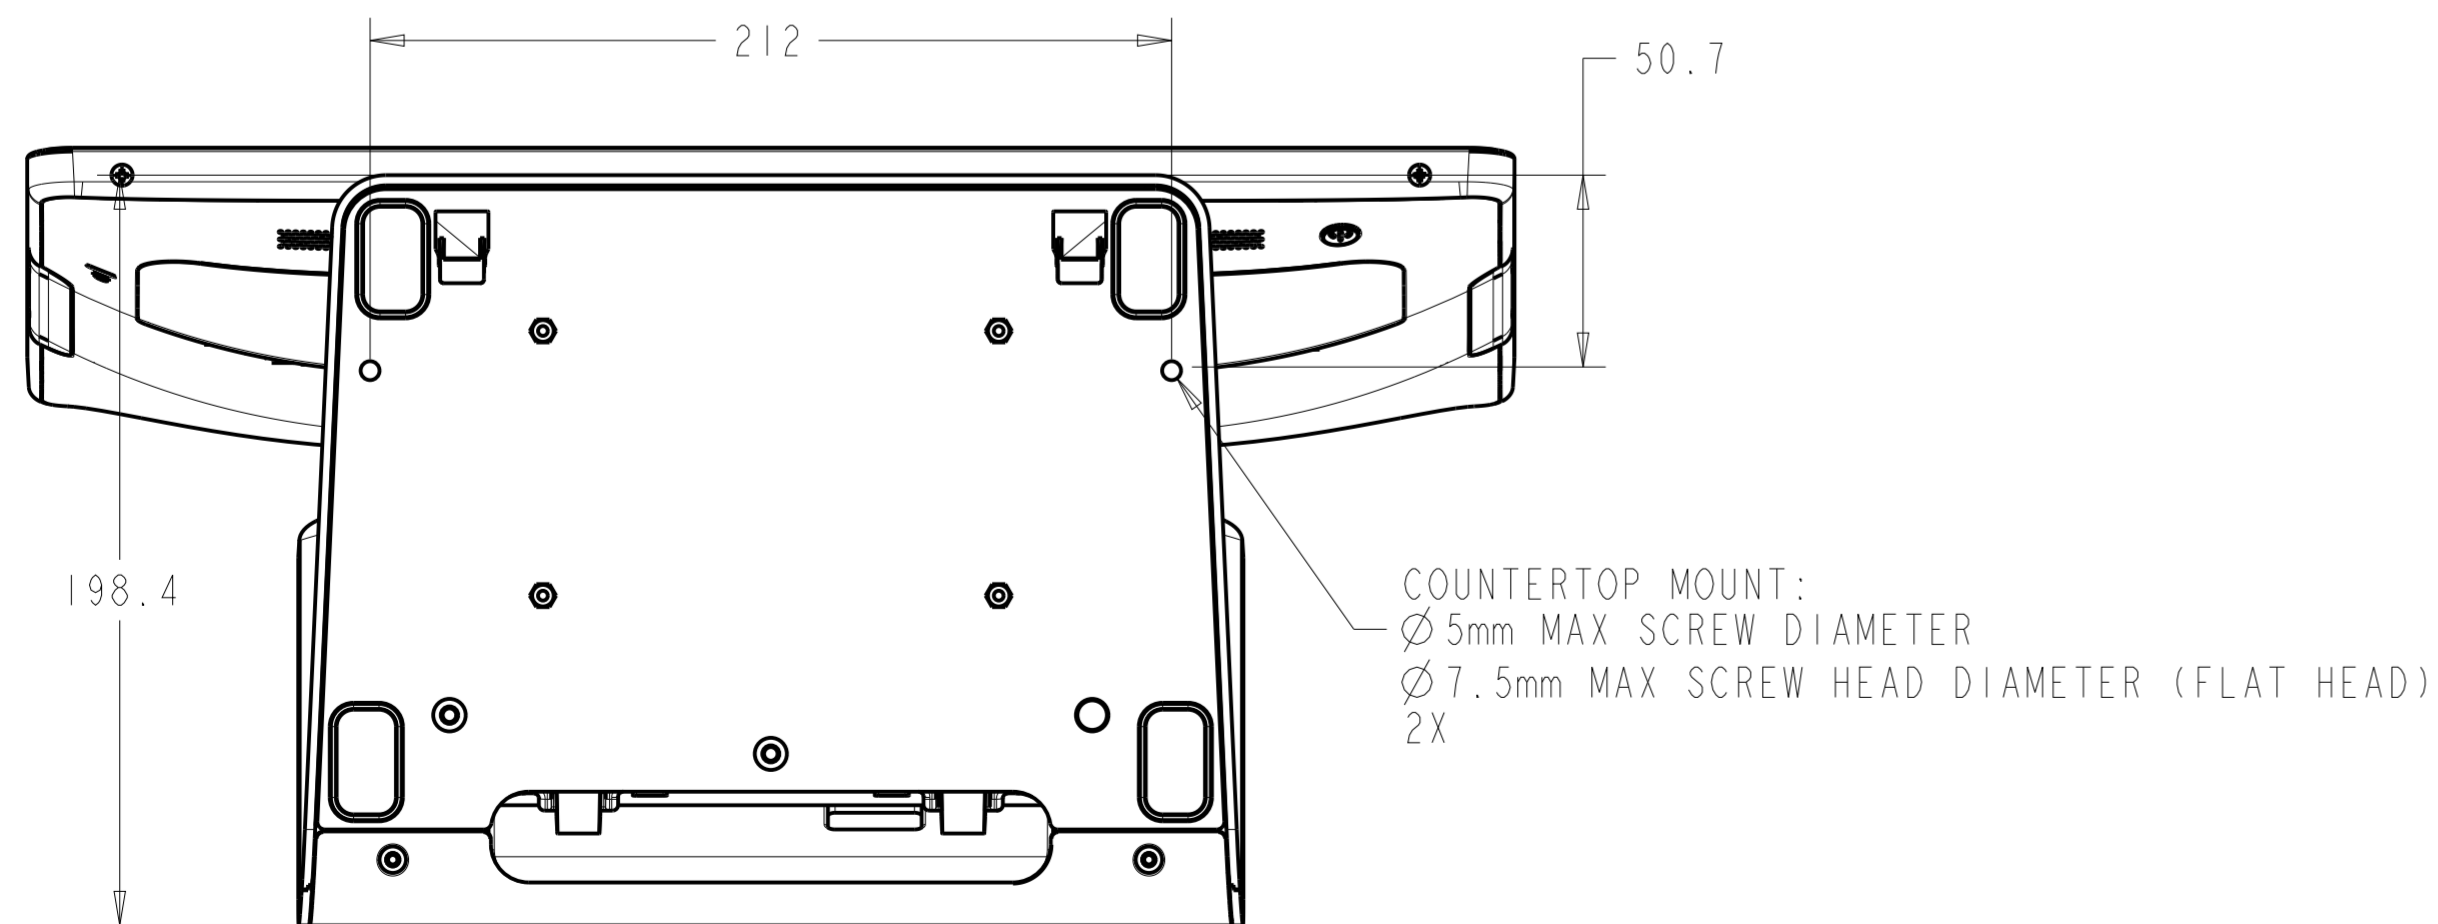

15" (16:9) NO STAND

POWER BUTTON/
POWER LED

I/O UNDER COVERS

MOUNT FOR ELO EDGE
CONNECT ACCESSORIES,
X4

KENSINGTON LOCK
SLOT
(LOCK NOT INCLUDED)

I/O FOR ALL MODELS WITHOUT STAND

15" (16:9) WITH STAND

I/O FOR ALL MODELS WITH STAND

15" (4:3) WITH STAND
SEE SHEET 4 FOR CUSTOMER-FACING DISPLAY MOUNTING

I/O UNDER COVERS
(SEE SHEET 2 FOR I/O DETAILS)

MOUNT FOR ELO EDGE
CONNECT ACCESSORIES,
4X

15" (16:9) / 15" (4:3)
WITH REAR-FACING DISPLAY MOUNT

CFD REAR COVER
(INCLUDED WITH STAND MODELS)
75mm X 75mm VESA

17" (4:3) WITH STAND
SEE SHEET 8 FOR CUSTOMER-FACING DISPLAY MOUNTING

22" NO STAND

22" WITH STAND

17"/22" WITH REAR-FACING DISPLAY MOUNT

CFD REAR COVER
(INCLUDED WITH STAND MODELS)
75mm X 75mm VESA

24" NO STAND