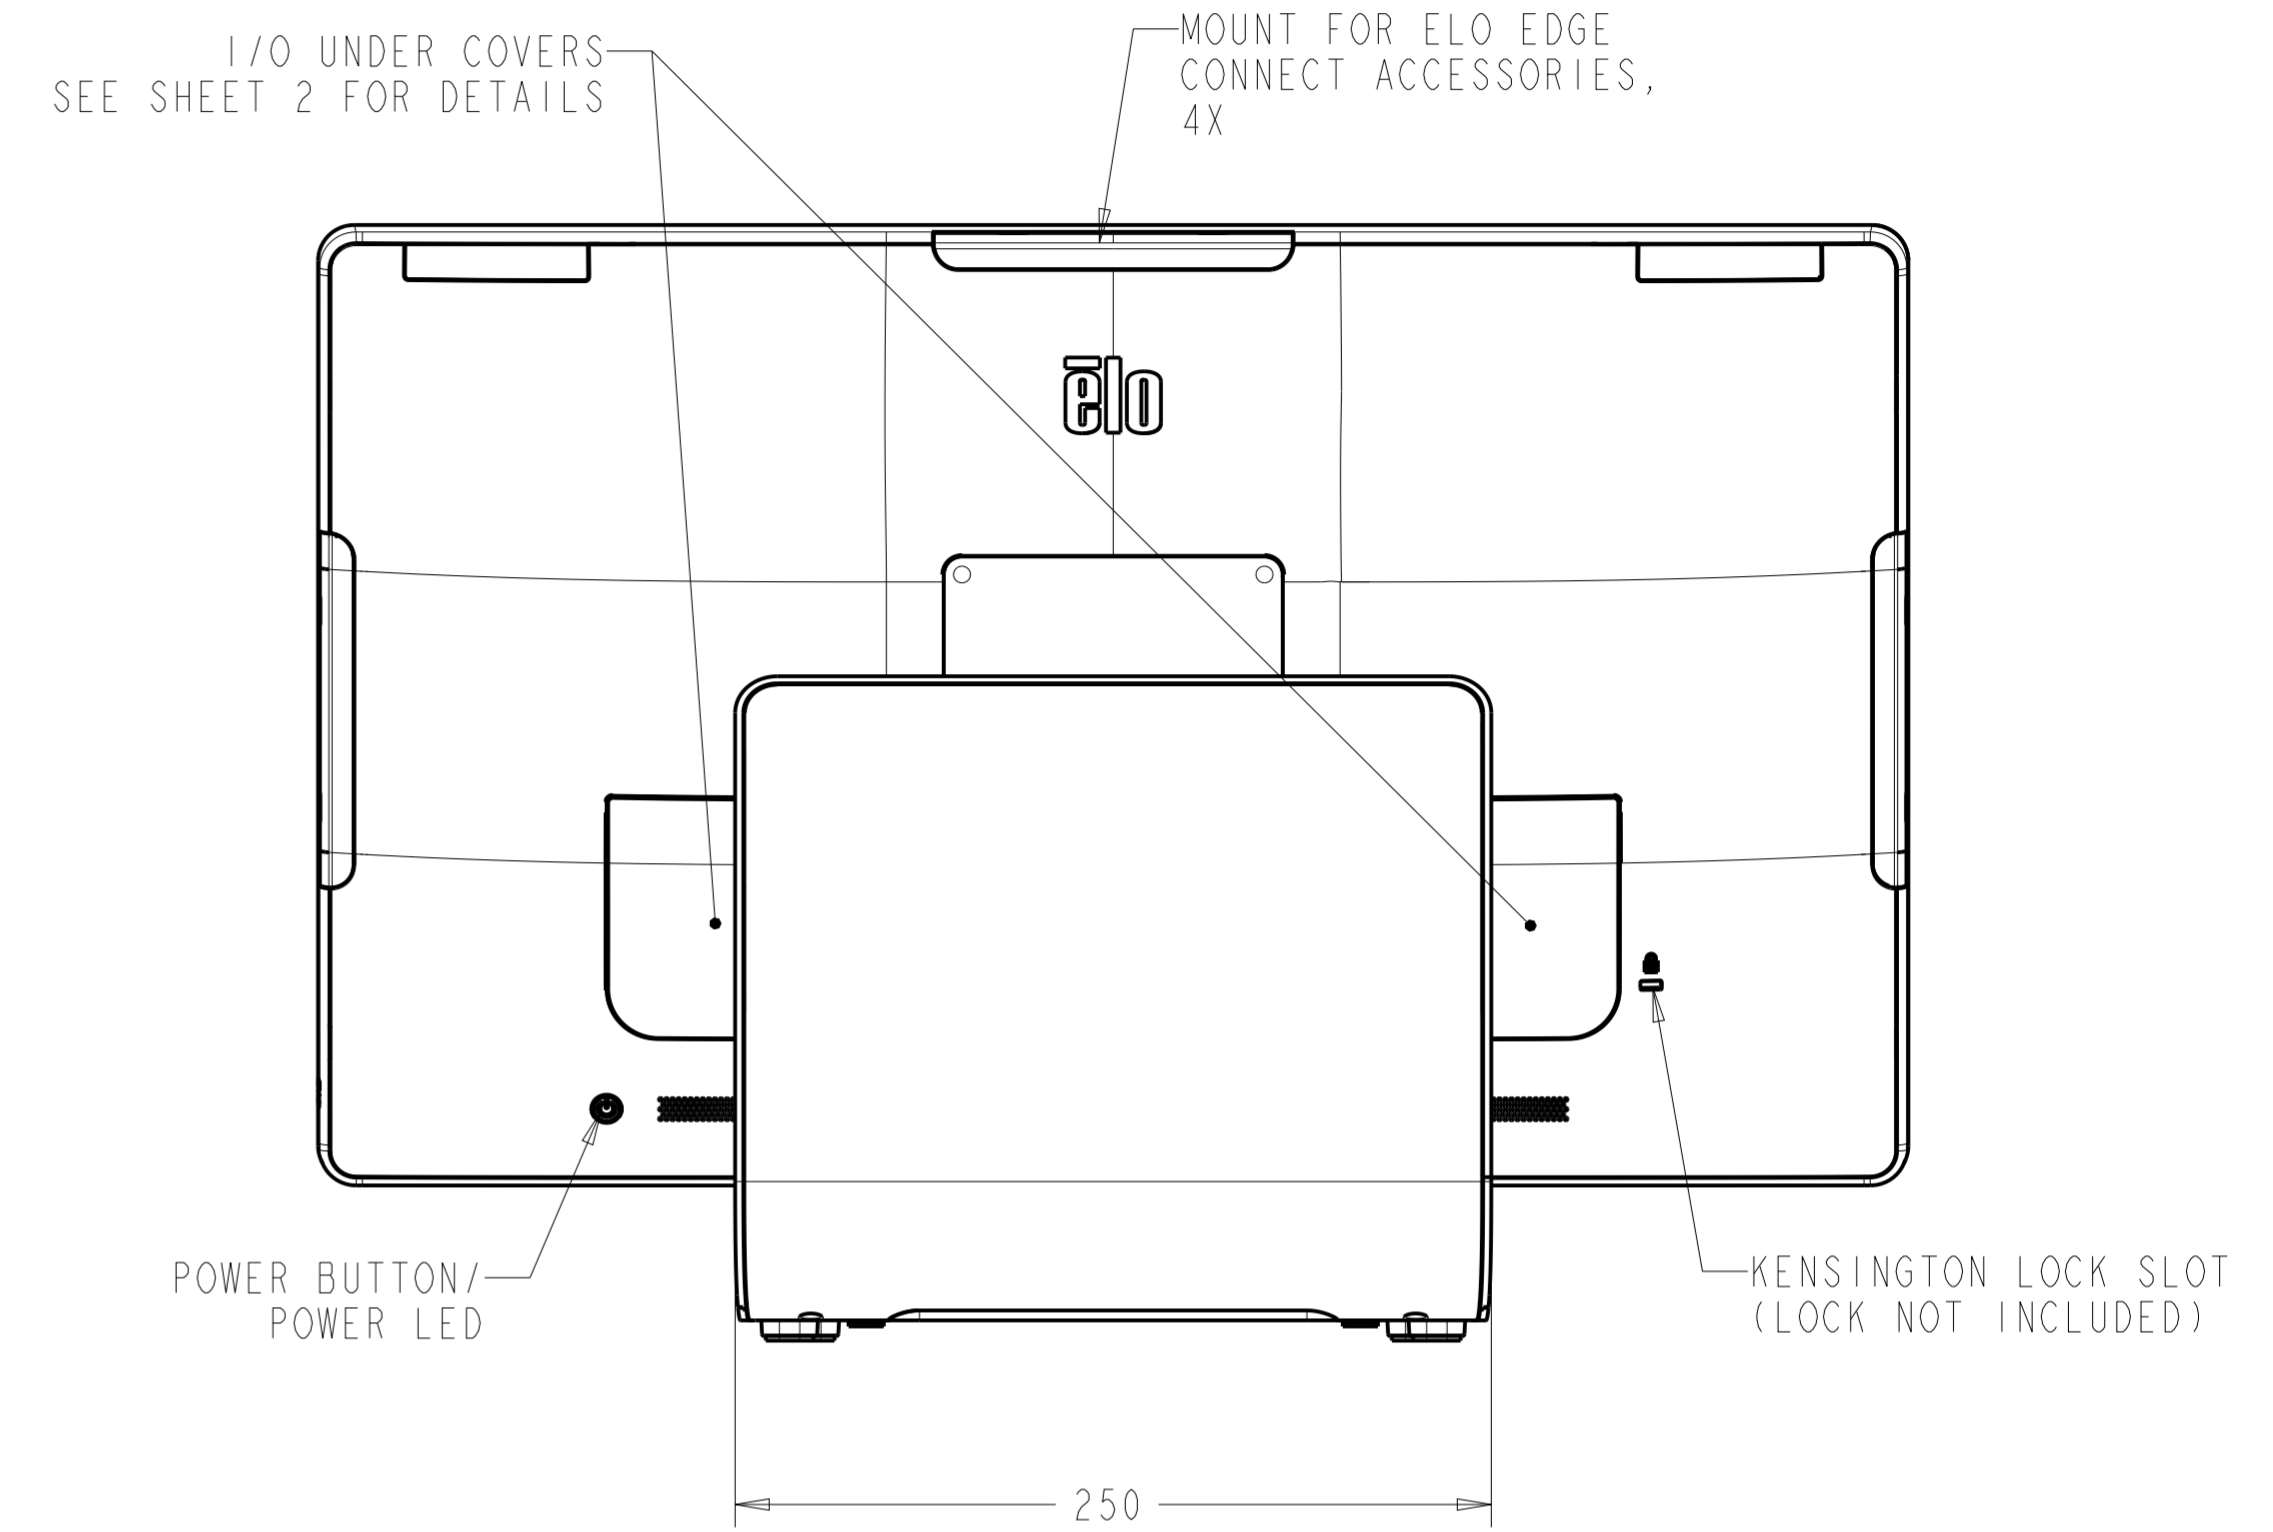

15" (16:9) NO STAND

POWER BUTTON/
POWER LED

I/O UNDER COVERS

MOUNT FOR ELO EDGE
CONNECT ACCESSORIES,
X4

KENSINGTON LOCK
SLOT
(LOCK NOT INCLUDED)

I/O FOR ALL MODELS WITHOUT STAND

15" (16:9) WITH STAND

I/O FOR ALL MODELS WITH STAND

15" (4:3) WITH STAND
SEE SHEET 4 FOR CUSTOMER-FACING DISPLAY MOUNTING

I/O UNDER COVERS
(SEE SHEET 2 FOR I/O DETAILS)

MOUNT FOR ELO EDGE
CONNECT ACCESSORIES,
4X

15" (16:9) / 15" (4:3)
WITH REAR-FACING DISPLAY MOUNT

CFD REAR COVER
(INCLUDED WITH STAND MODELS)
75mm X 75mm VESA

17" (4:3) WITH STAND
SEE SHEET 8 FOR CUSTOMER-FACING DISPLAY MOUNTING

22" NO STAND

22" WITH STAND

17"/22" WITH REAR-FACING DISPLAY MOUNT

CFD REAR COVER
(INCLUDED WITH STAND MODELS)
75mm X 75mm VESA

24" NO STAND