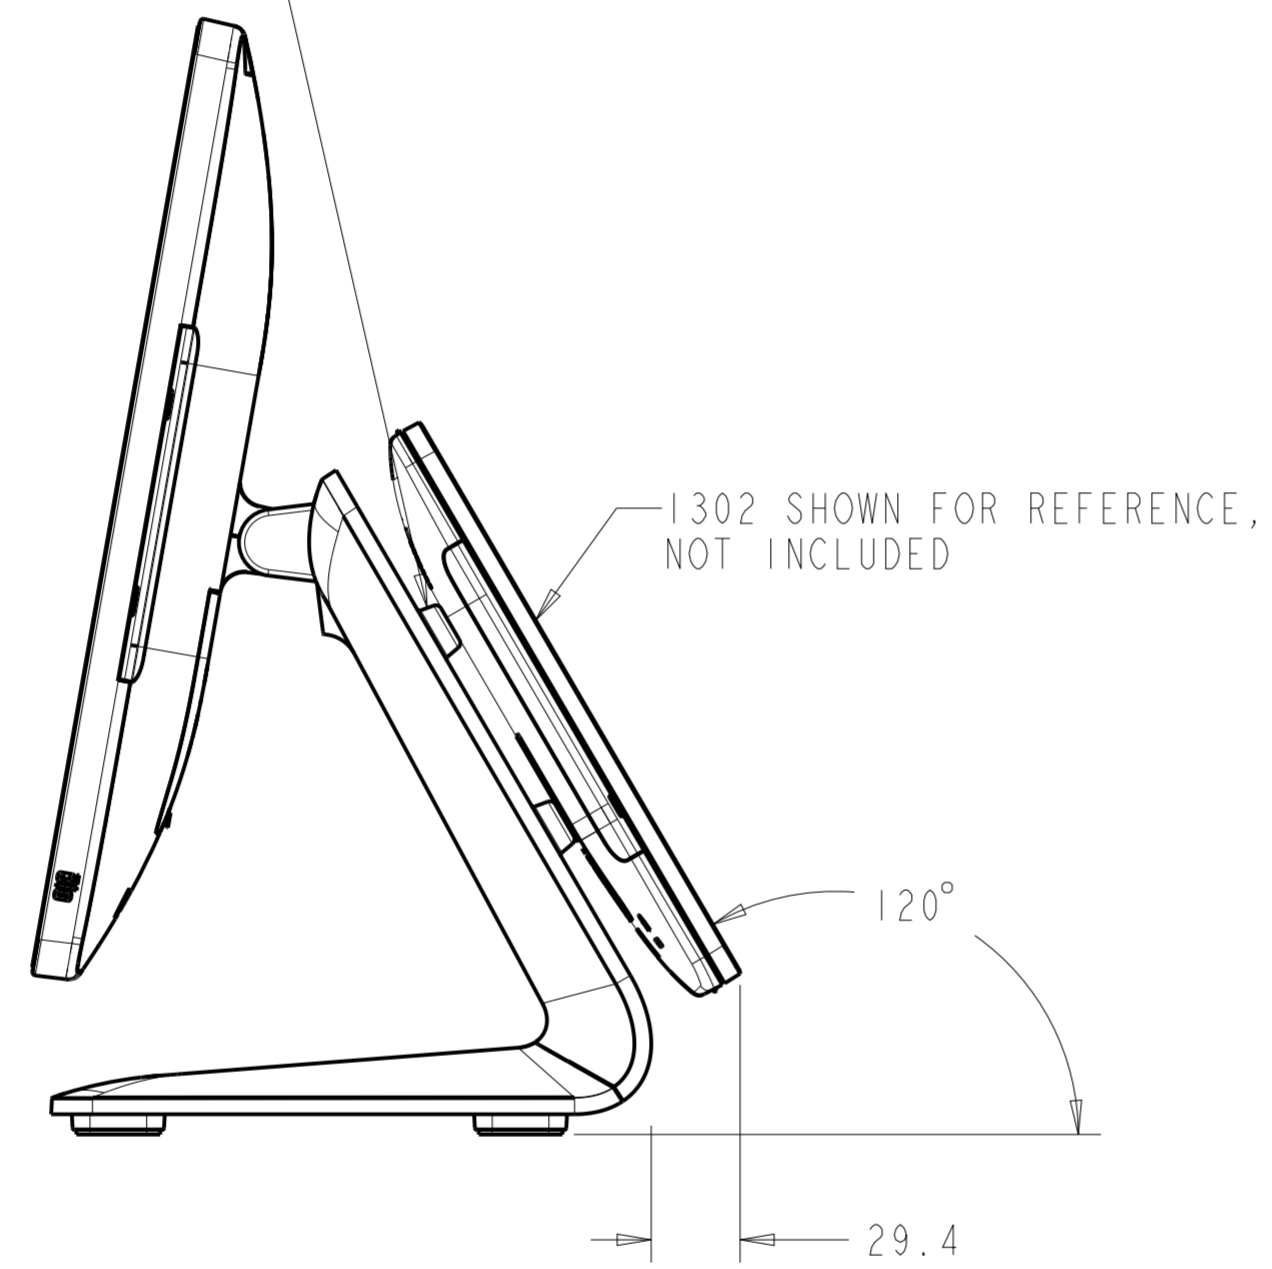

15" (16:9) NO STAND

POWER BUTTON/
POWER LED

I/O UNDER COVERS

MOUNT FOR ELO EDGE
CONNECT ACCESSORIES,
X4

KENSINGTON LOCK
SLOT
(LOCK NOT INCLUDED)

I/O FOR ALL MODELS WITHOUT STAND

15" (16:9) WITH STAND

I/O FOR ALL MODELS WITH STAND

15" (4:3) WITH STAND
SEE SHEET 4 FOR CUSTOMER-FACING DISPLAY MOUNTING

I/O UNDER COVERS
(SEE SHEET 2 FOR I/O DETAILS)

MOUNT FOR ELO EDGE
CONNECT ACCESSORIES,
4X

15" (16:9) / 15" (4:3)
WITH REAR-FACING DISPLAY MOUNT

CFD REAR COVER
(INCLUDED WITH STAND MODELS)
75mm X 75mm VESA

17" (4:3) WITH STAND
SEE SHEET 8 FOR CUSTOMER-FACING DISPLAY MOUNTING

22" NO STAND

22" WITH STAND

17"/22" WITH REAR-FACING DISPLAY MOUNT

CFD REAR COVER
(INCLUDED WITH STAND MODELS)
75mm X 75mm VESA

24" NO STAND