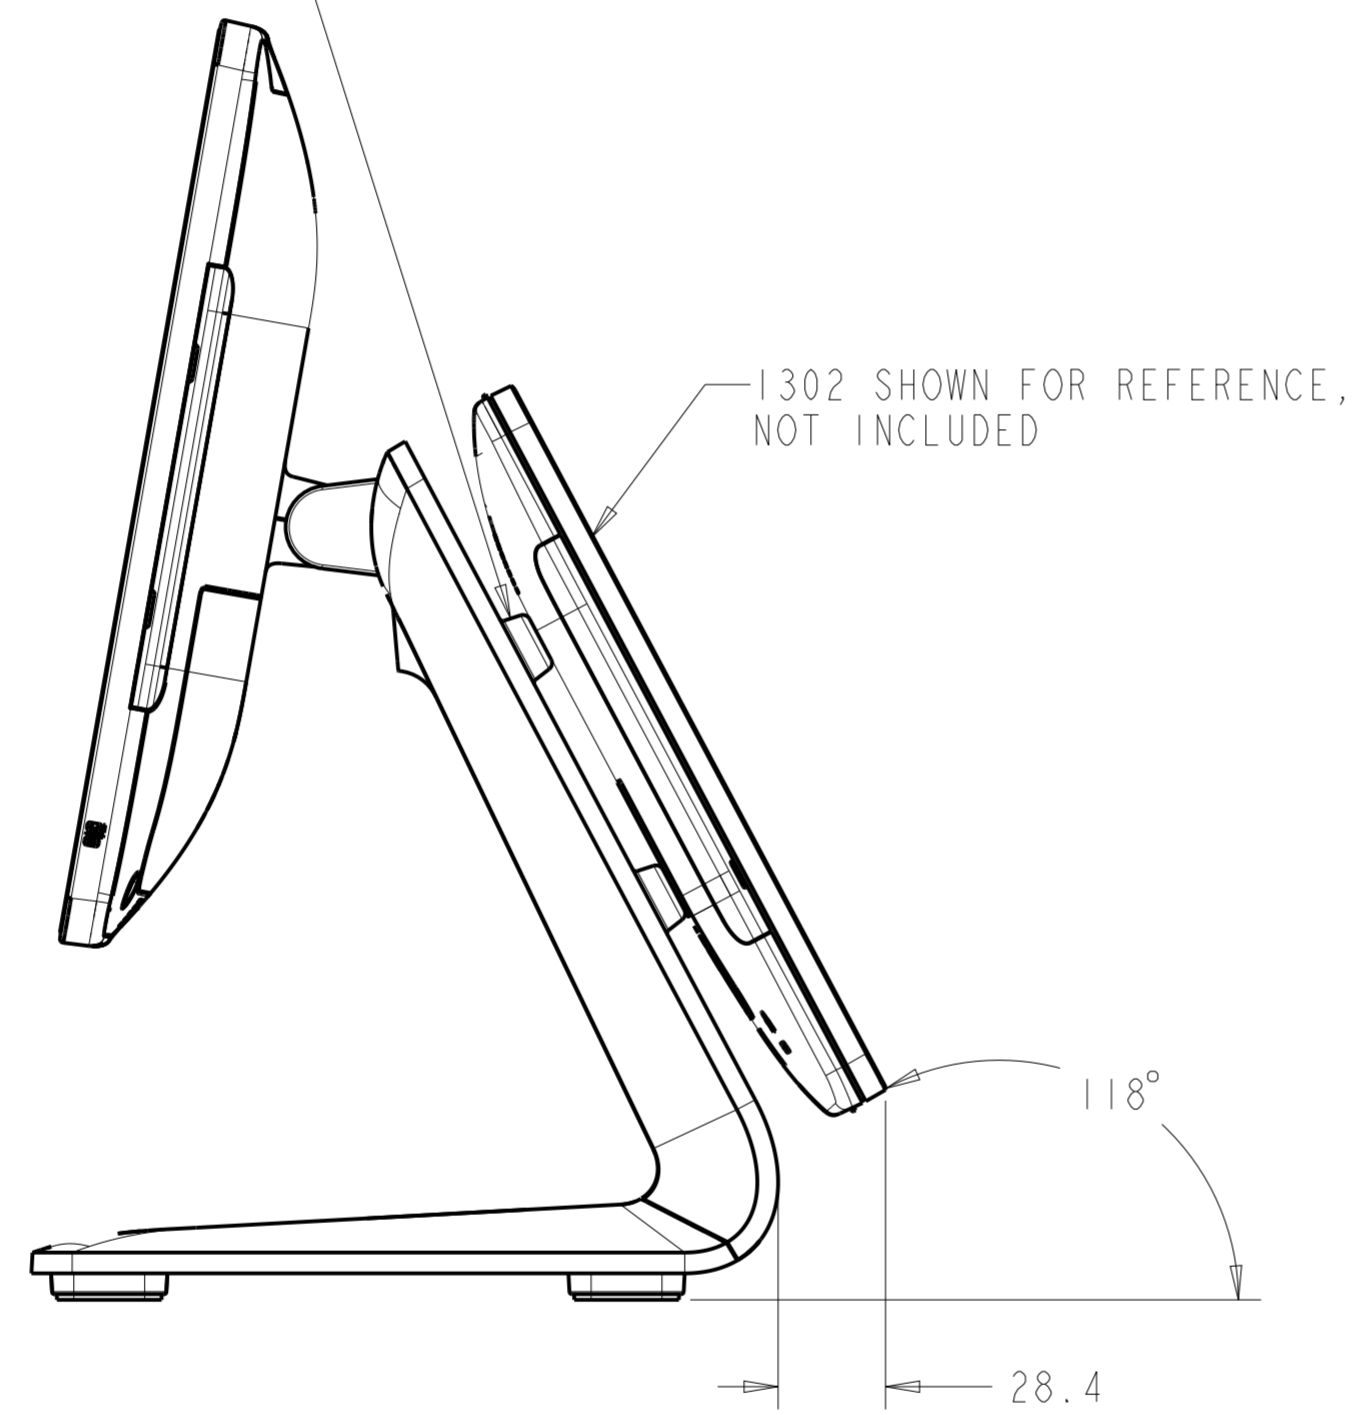

15" (16:9) NO STAND

POWER BUTTON/
POWER LED

I/O UNDER COVERS

MOUNT FOR ELO EDGE
CONNECT ACCESSORIES,
X4

KENSINGTON LOCK
SLOT
(LOCK NOT INCLUDED)

I/O FOR ALL MODELS WITHOUT STAND

15" (16:9) WITH STAND

I/O FOR ALL MODELS WITH STAND

15" (4:3) WITH STAND
SEE SHEET 4 FOR CUSTOMER-FACING DISPLAY MOUNTING

I/O UNDER COVERS
(SEE SHEET 2 FOR I/O DETAILS)

MOUNT FOR ELO EDGE
CONNECT ACCESSORIES,
4X

15" (16:9) / 15" (4:3)
WITH REAR-FACING DISPLAY MOUNT

CFD REAR COVER
(INCLUDED WITH STAND MODELS)
75mm X 75mm VESA

17" (4:3) WITH STAND
SEE SHEET 8 FOR CUSTOMER-FACING DISPLAY MOUNTING

22" NO STAND

22" WITH STAND

17"/22" WITH REAR-FACING DISPLAY MOUNT

CFD REAR COVER
(INCLUDED WITH STAND MODELS)
75mm X 75mm VESA

24" NO STAND