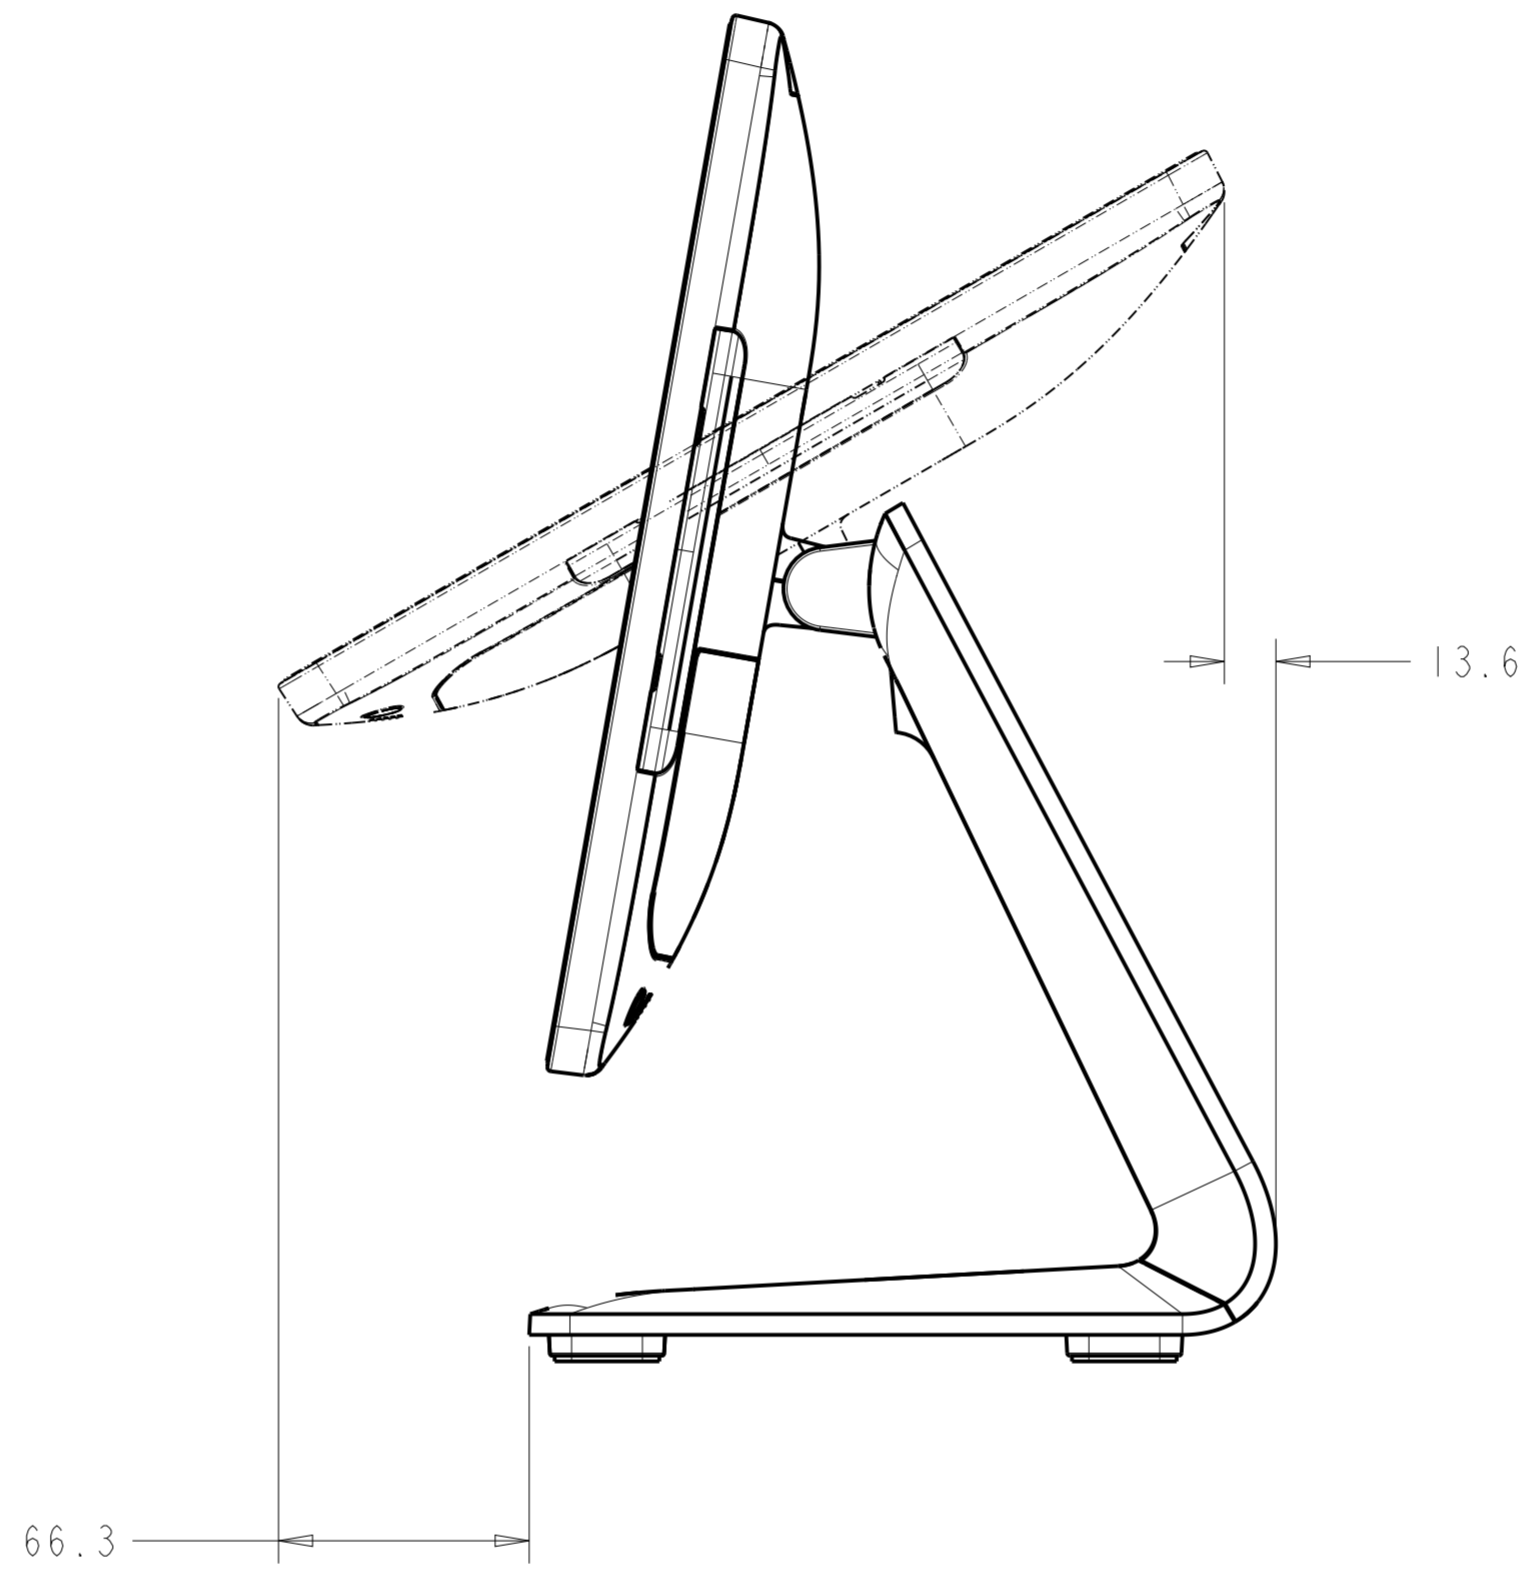

15" (16:9) NO STAND

POWER BUTTON/
POWER LED

I/O UNDER COVERS

MOUNT FOR ELO EDGE
CONNECT ACCESSORIES,
X4

KENSINGTON LOCK
SLOT
(LOCK NOT INCLUDED)

I/O FOR ALL MODELS WITHOUT STAND

15" (16:9) WITH STAND

I/O FOR ALL MODELS WITH STAND

15" (4:3) WITH STAND
SEE SHEET 4 FOR CUSTOMER-FACING DISPLAY MOUNTING

I/O UNDER COVERS
(SEE SHEET 2 FOR I/O DETAILS)

MOUNT FOR ELO EDGE
CONNECT ACCESSORIES,
4X

15" (16:9) / 15" (4:3)
WITH REAR-FACING DISPLAY MOUNT

CFD REAR COVER
(INCLUDED WITH STAND MODELS)
75mm X 75mm VESA

17" (4:3) WITH STAND
SEE SHEET 8 FOR CUSTOMER-FACING DISPLAY MOUNTING

22" NO STAND

22" WITH STAND

17"/22" WITH REAR-FACING DISPLAY MOUNT

CFD REAR COVER
(INCLUDED WITH STAND MODELS)
75mm X 75mm VESA

24" NO STAND