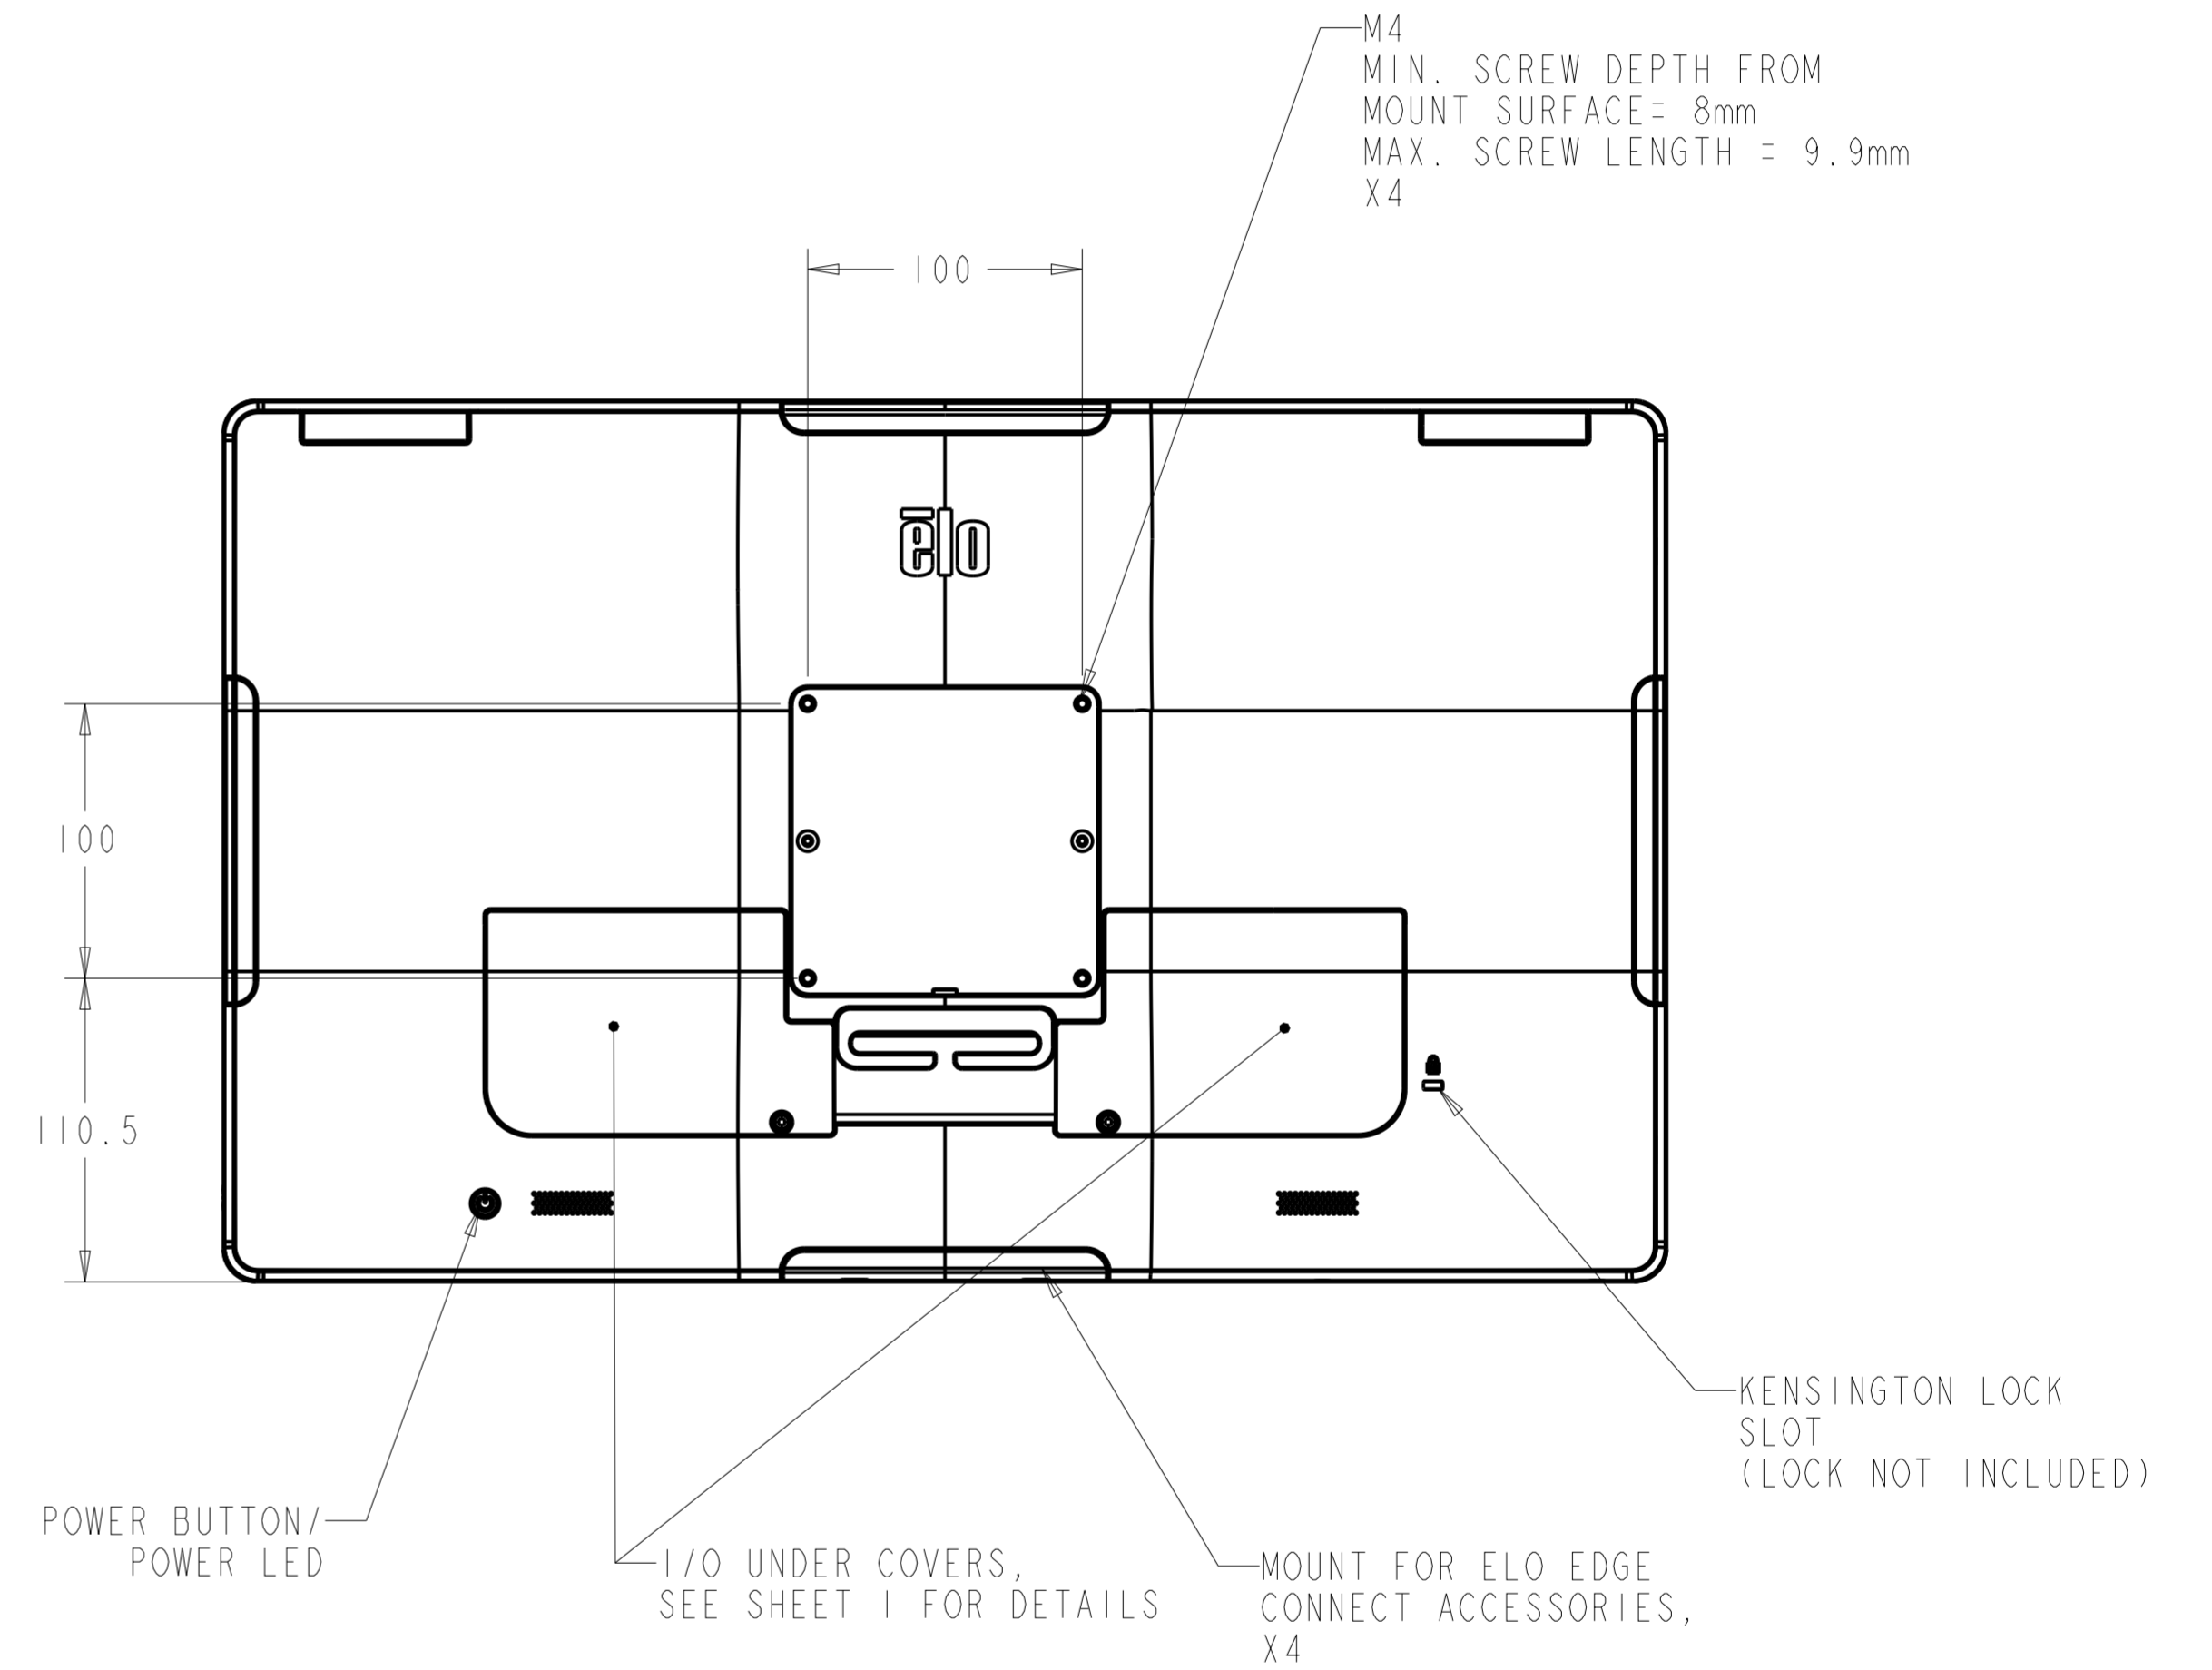

15" (16:9) NO STAND

POWER BUTTON/
POWER LED

I/O UNDER COVERS

MOUNT FOR ELO EDGE
CONNECT ACCESSORIES,
X4

KENSINGTON LOCK
SLOT
(LOCK NOT INCLUDED)

I/O FOR ALL MODELS WITHOUT STAND

15" (16:9) WITH STAND

I/O FOR ALL MODELS WITH STAND

15" (4:3) WITH STAND
SEE SHEET 4 FOR CUSTOMER-FACING DISPLAY MOUNTING

I/O UNDER COVERS
(SEE SHEET 2 FOR I/O DETAILS)

MOUNT FOR ELO EDGE
CONNECT ACCESSORIES,
4X

15" (16:9) / 15" (4:3)
WITH REAR-FACING DISPLAY MOUNT

CFD REAR COVER
(INCLUDED WITH STAND MODELS)
75mm X 75mm VESA

17" (4:3) WITH STAND
SEE SHEET 8 FOR CUSTOMER-FACING DISPLAY MOUNTING

22" NO STAND

22" WITH STAND

17"/22" WITH REAR-FACING DISPLAY MOUNT

CFD REAR COVER
(INCLUDED WITH STAND MODELS)
75mm X 75mm VESA

24" NO STAND