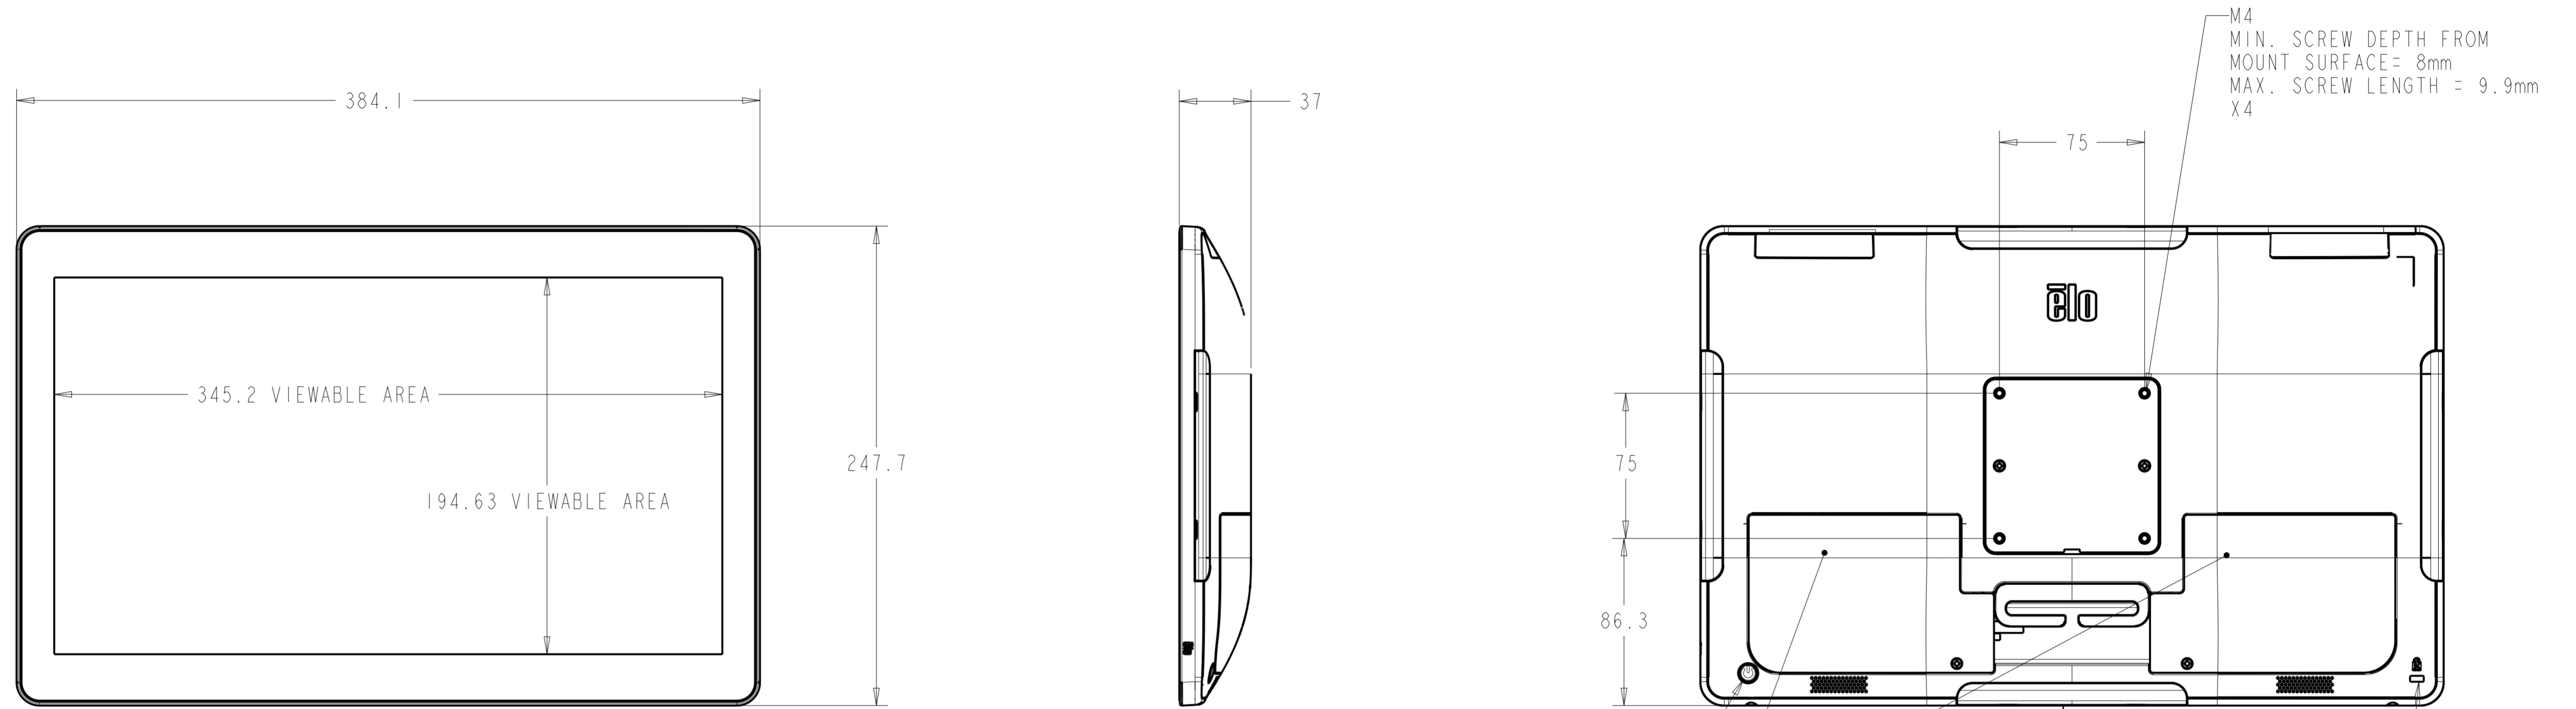

15" (16:9) NO STAND

POWER BUTTON/
POWER LED

I/O UNDER COVERS

MOUNT FOR ELO EDGE
CONNECT ACCESSORIES,
X4

KENSINGTON LOCK
SLOT
(LOCK NOT INCLUDED)

I/O FOR ALL MODELS WITHOUT STAND

15" (16:9) WITH STAND

I/O FOR ALL MODELS WITH STAND

15" (4:3) WITH STAND
SEE SHEET 4 FOR CUSTOMER-FACING DISPLAY MOUNTING

I/O UNDER COVERS
(SEE SHEET 2 FOR I/O DETAILS)

MOUNT FOR ELO EDGE
CONNECT ACCESSORIES,
4X

15" (16:9) / 15" (4:3)
WITH REAR-FACING DISPLAY MOUNT

CFD REAR COVER
(INCLUDED WITH STAND MODELS)
75mm X 75mm VESA

17" (4:3) WITH STAND
SEE SHEET 8 FOR CUSTOMER-FACING DISPLAY MOUNTING

22" NO STAND

22" WITH STAND

17"/22" WITH REAR-FACING DISPLAY MOUNT

CFD REAR COVER
(INCLUDED WITH STAND MODELS)
75mm X 75mm VESA

24" NO STAND