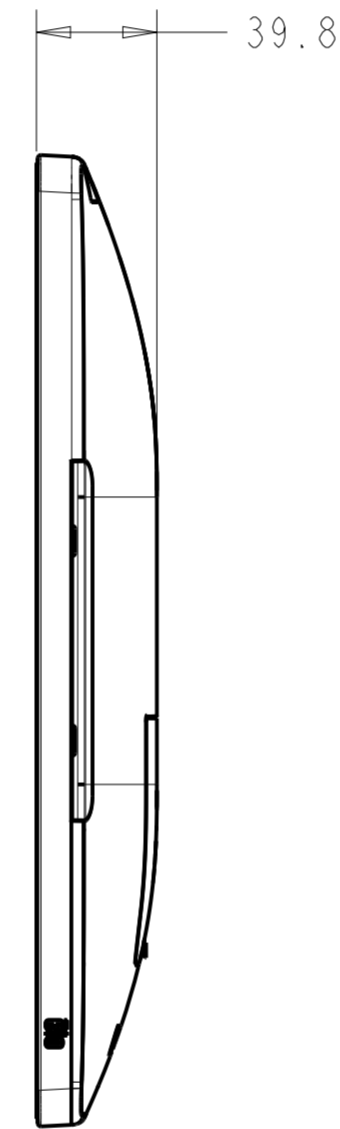

15" (16:9) NO STAND

POWER BUTTON/
POWER LED

I/O UNDER COVERS

MOUNT FOR ELO EDGE
CONNECT ACCESSORIES,
X4

KENSINGTON LOCK
SLOT
(LOCK NOT INCLUDED)

I/O FOR ALL MODELS WITHOUT STAND

15" (16:9) WITH STAND

I/O FOR ALL MODELS WITH STAND

15" (4:3) WITH STAND
SEE SHEET 4 FOR CUSTOMER-FACING DISPLAY MOUNTING

I/O UNDER COVERS
(SEE SHEET 2 FOR I/O DETAILS)

MOUNT FOR ELO EDGE
CONNECT ACCESSORIES,
4X

15" (16:9) / 15" (4:3)
WITH REAR-FACING DISPLAY MOUNT

CFD REAR COVER
(INCLUDED WITH STAND MODELS)
75mm X 75mm VESA

17" (4:3) WITH STAND
SEE SHEET 8 FOR CUSTOMER-FACING DISPLAY MOUNTING

22" NO STAND

22" WITH STAND

17"/22" WITH REAR-FACING DISPLAY MOUNT

CFD REAR COVER
(INCLUDED WITH STAND MODELS)
75mm X 75mm VESA

24" NO STAND