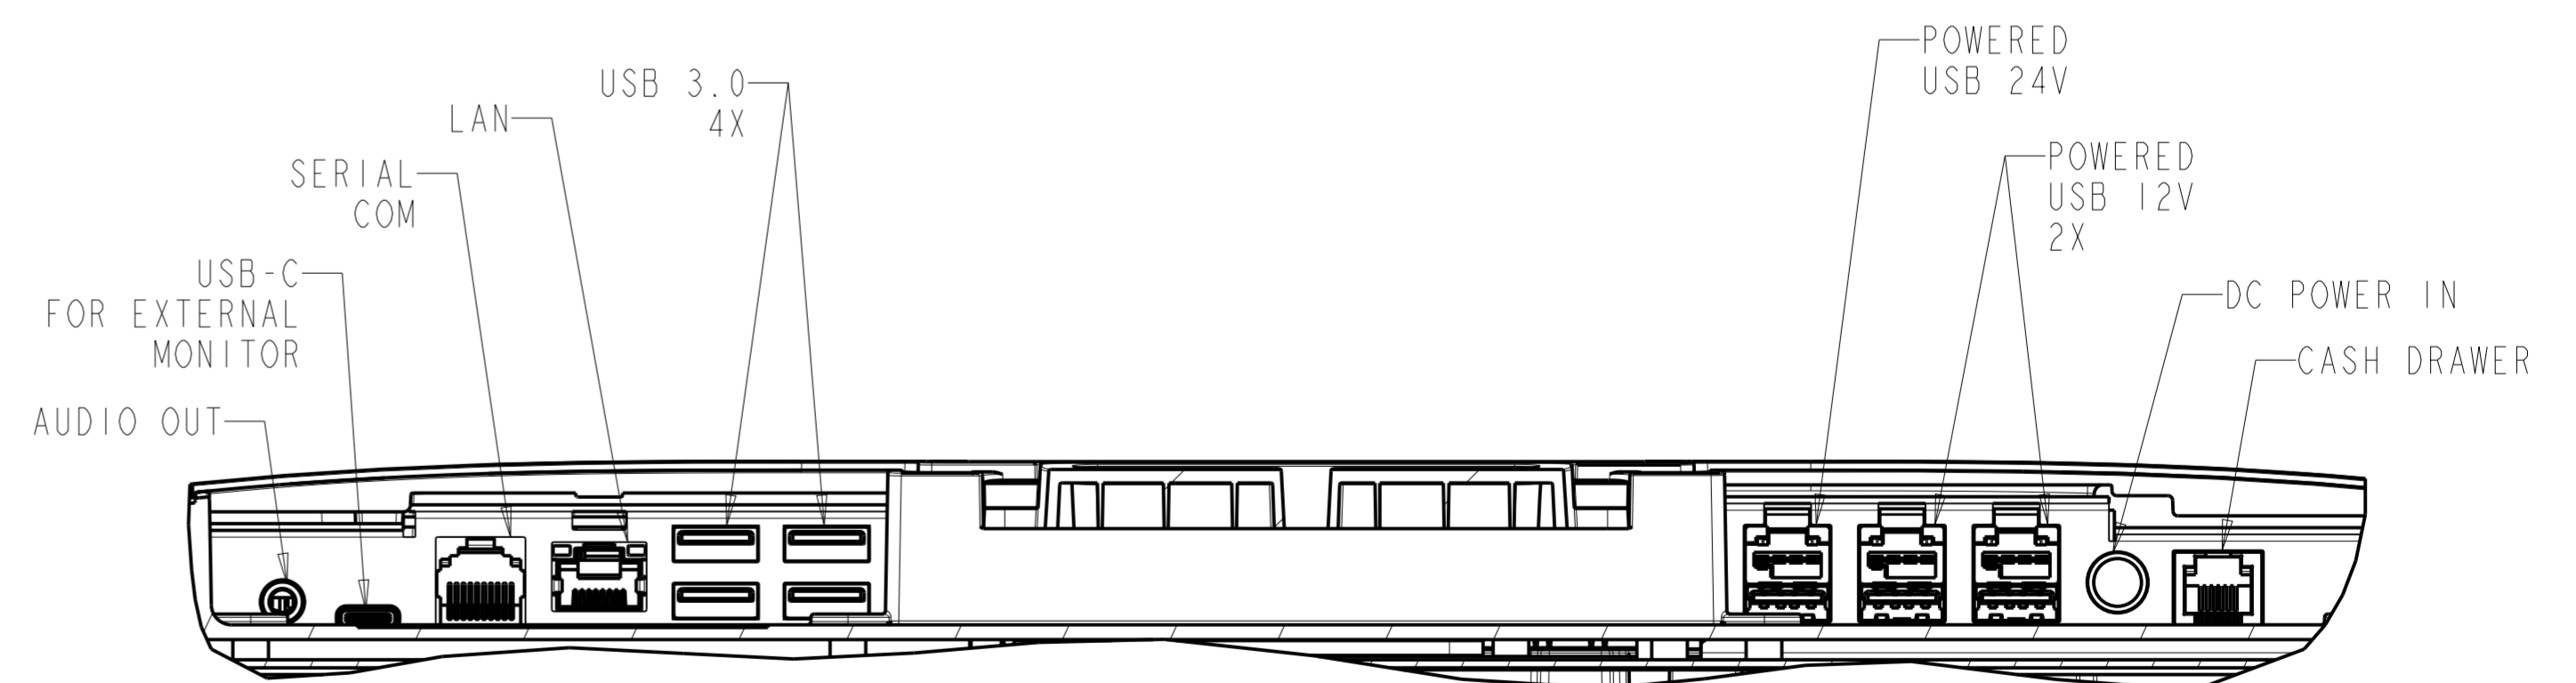

15" (16:9) NO STAND

POWER BUTTON/
POWER LED

I/O UNDER COVERS

MOUNT FOR ELO EDGE
CONNECT ACCESSORIES,
X4

KENSINGTON LOCK
SLOT
(LOCK NOT INCLUDED)

I/O FOR ALL MODELS WITHOUT STAND

15" (16:9) WITH STAND

I/O FOR ALL MODELS WITH STAND

15" (4:3) WITH STAND
SEE SHEET 4 FOR CUSTOMER-FACING DISPLAY MOUNTING

I/O UNDER COVERS
(SEE SHEET 2 FOR I/O DETAILS)

MOUNT FOR ELO EDGE
CONNECT ACCESSORIES,
4X

15" (16:9) / 15" (4:3)
WITH REAR-FACING DISPLAY MOUNT

CFD REAR COVER
(INCLUDED WITH STAND MODELS)
75mm X 75mm VESA

17" (4:3) WITH STAND
SEE SHEET 8 FOR CUSTOMER-FACING DISPLAY MOUNTING

22" NO STAND

22" WITH STAND

17"/22" WITH REAR-FACING DISPLAY MOUNT

CFD REAR COVER
(INCLUDED WITH STAND MODELS)
75mm X 75mm VESA

24" NO STAND