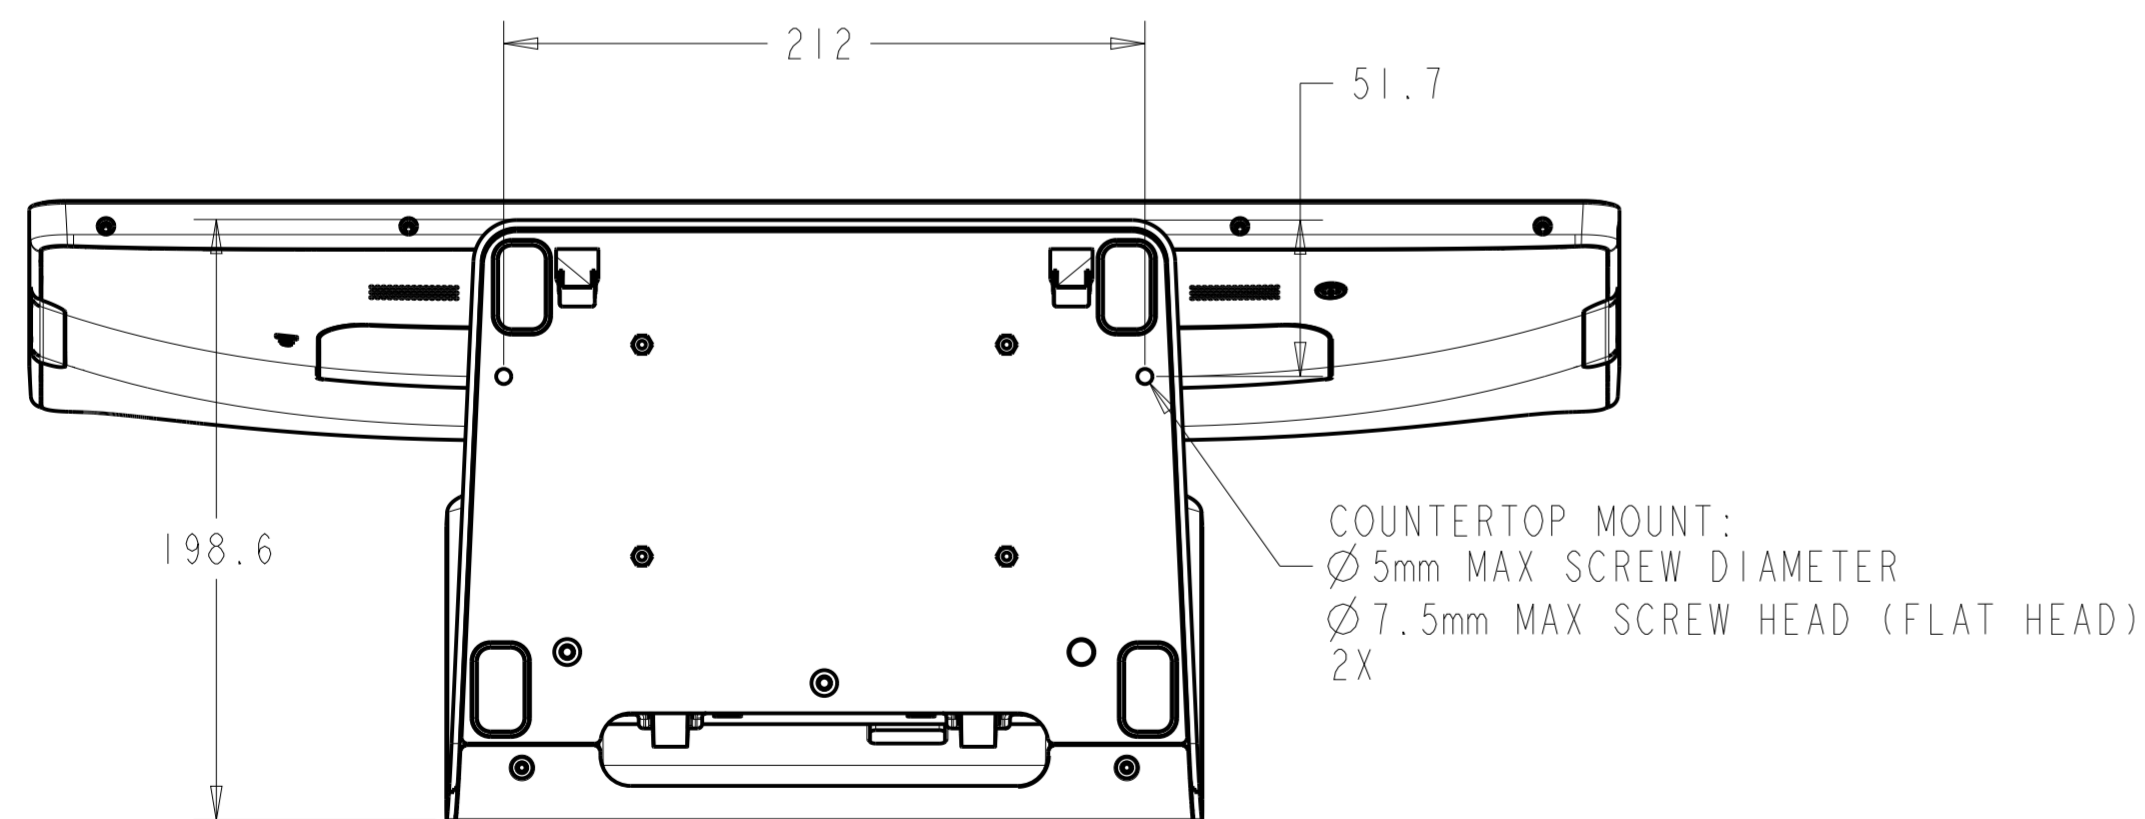

15" (16:9) NO STAND

POWER BUTTON/
POWER LED

I/O UNDER COVERS

MOUNT FOR ELO EDGE
CONNECT ACCESSORIES,
X4

KENSINGTON LOCK
SLOT
(LOCK NOT INCLUDED)

I/O FOR ALL MODELS WITHOUT STAND

15" (16:9) WITH STAND

I/O FOR ALL MODELS WITH STAND

15" (4:3) WITH STAND
SEE SHEET 4 FOR CUSTOMER-FACING DISPLAY MOUNTING

I/O UNDER COVERS
(SEE SHEET 2 FOR I/O DETAILS)

MOUNT FOR ELO EDGE
CONNECT ACCESSORIES,
4X

15" (16:9) / 15" (4:3)
WITH REAR-FACING DISPLAY MOUNT

CFD REAR COVER
(INCLUDED WITH STAND MODELS)
75mm X 75mm VESA

17" (4:3) WITH STAND
SEE SHEET 8 FOR CUSTOMER-FACING DISPLAY MOUNTING

22" NO STAND

22" WITH STAND

17"/22" WITH REAR-FACING DISPLAY MOUNT

CFD REAR COVER
(INCLUDED WITH STAND MODELS)
75mm X 75mm VESA