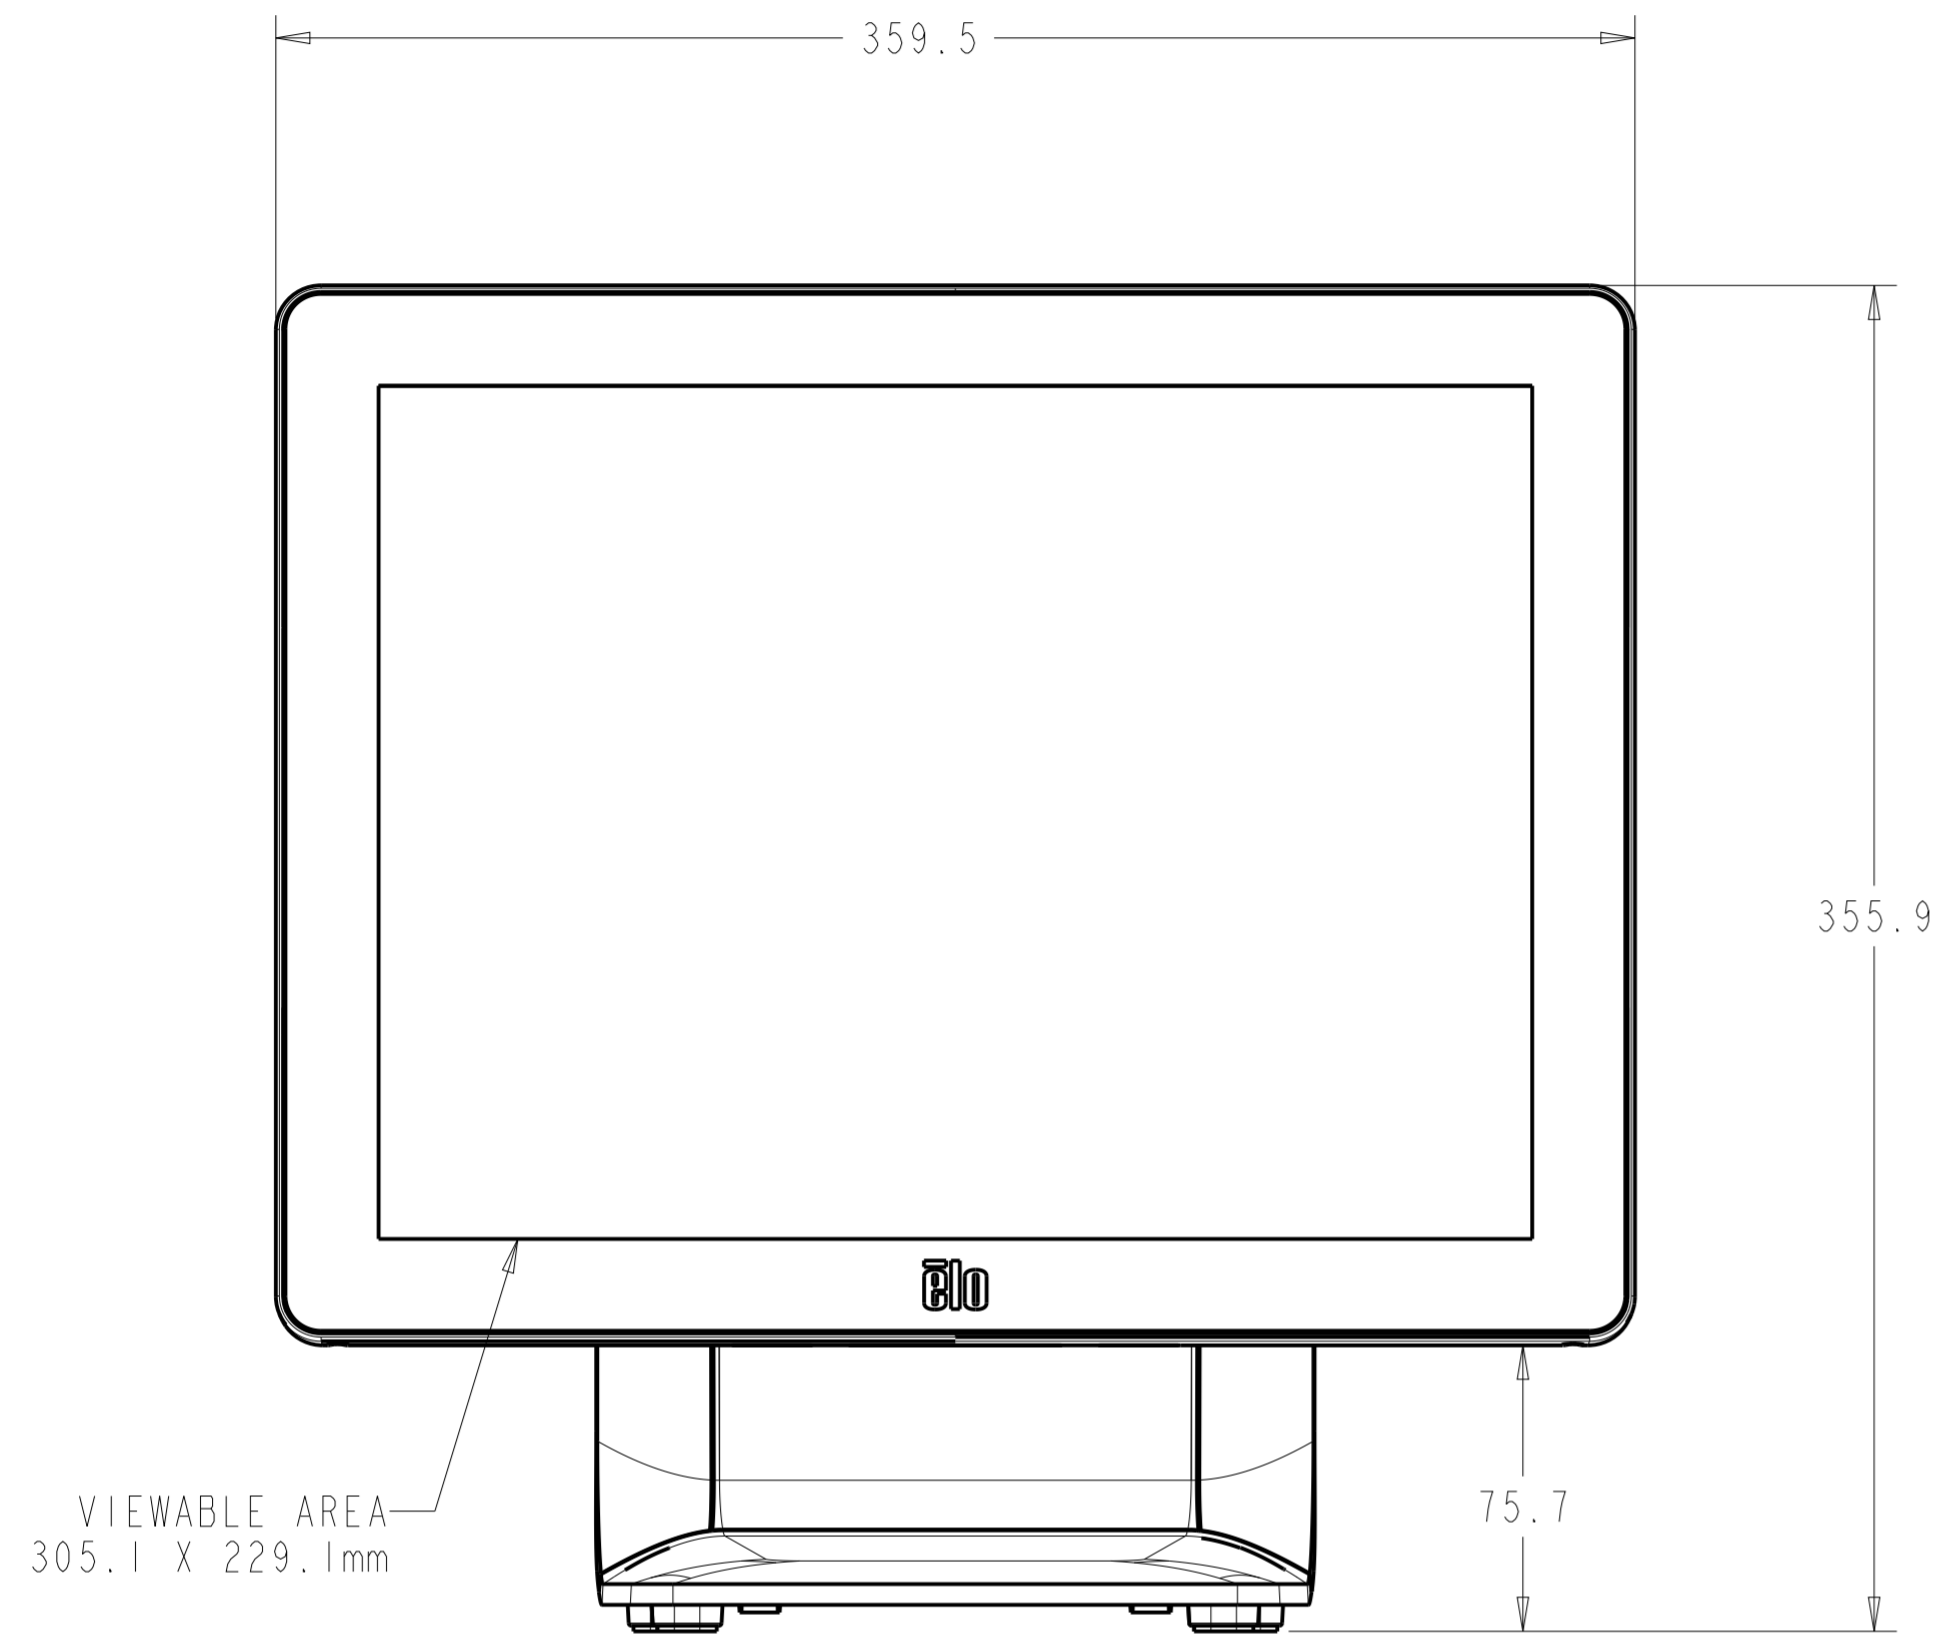

15" (16:9) NO STAND

POWER BUTTON/
POWER LED

I/O UNDER COVERS

MOUNT FOR ELO EDGE
CONNECT ACCESSORIES,
X4

KENSINGTON LOCK
SLOT
(LOCK NOT INCLUDED)

I/O FOR ALL MODELS WITHOUT STAND

15" (16:9) WITH STAND

I/O FOR ALL MODELS WITH STAND

15" (4:3) WITH STAND
SEE SHEET 4 FOR CUSTOMER-FACING DISPLAY MOUNTING

I/O UNDER COVERS
(SEE SHEET 2 FOR I/O DETAILS)

MOUNT FOR ELO EDGE
CONNECT ACCESSORIES,
4X

15" (16:9) / 15" (4:3)
WITH REAR-FACING DISPLAY MOUNT

CFD REAR COVER
(INCLUDED WITH STAND MODELS)
75mm X 75mm VESA

17" (4:3) WITH STAND
SEE SHEET 8 FOR CUSTOMER-FACING DISPLAY MOUNTING

22" NO STAND

22" WITH STAND

17"/22" WITH REAR-FACING DISPLAY MOUNT

CFD REAR COVER
(INCLUDED WITH STAND MODELS)
75mm X 75mm VESA

24" NO STAND