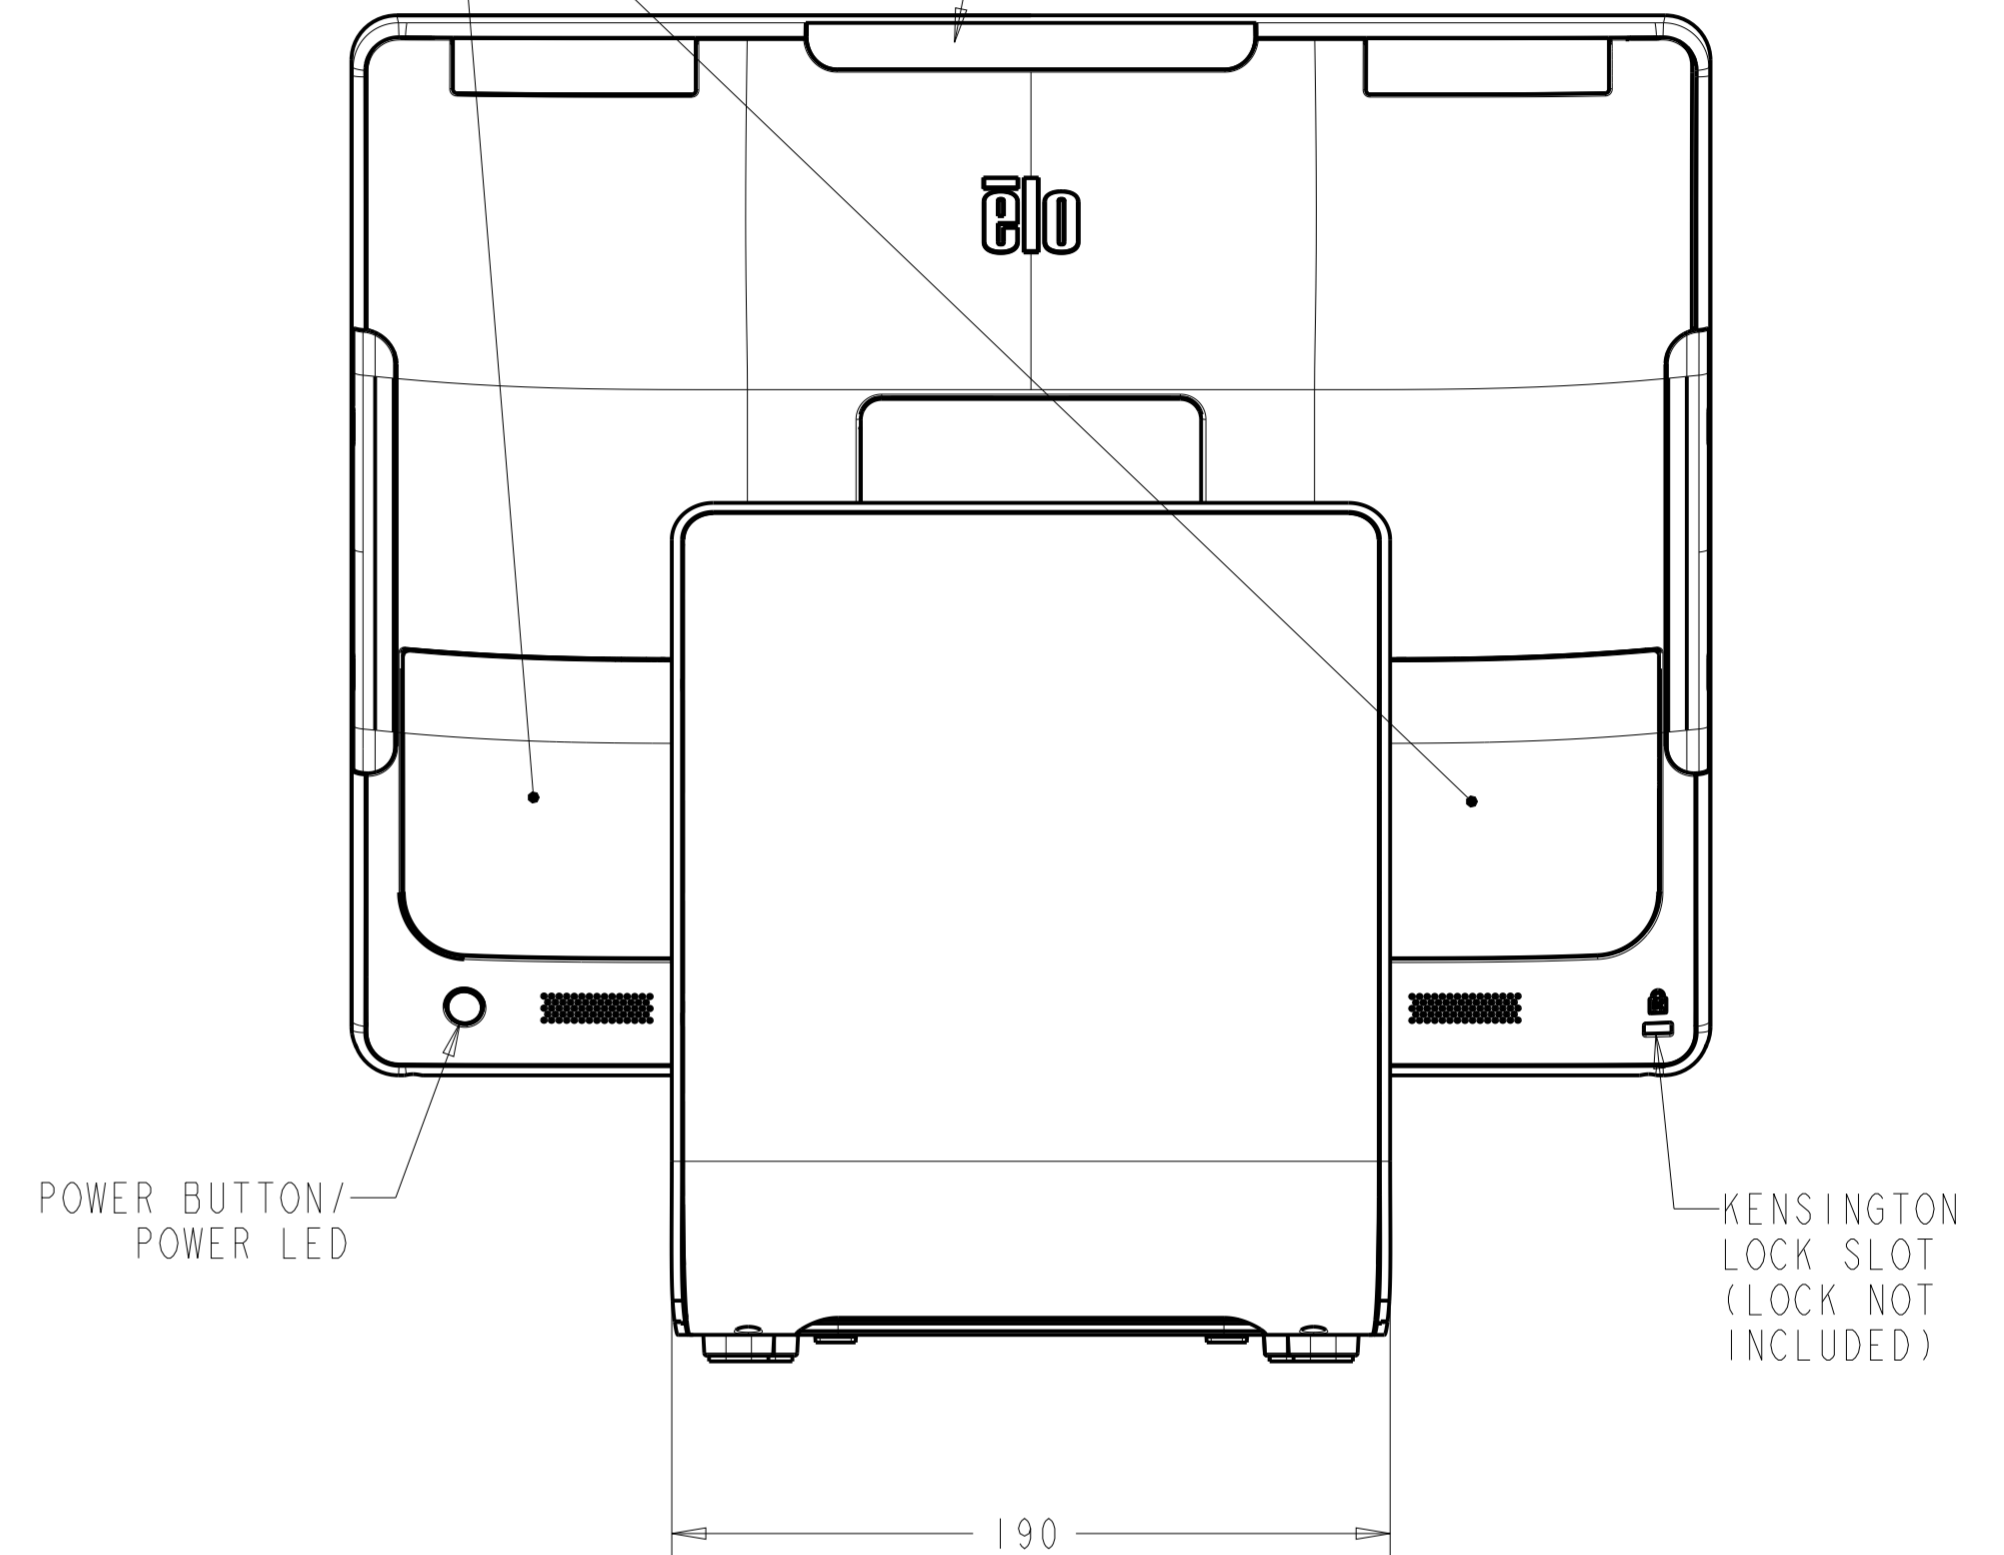

15" (16:9) NO STAND

POWER BUTTON/
POWER LED

I/O UNDER COVERS

MOUNT FOR ELO EDGE
CONNECT ACCESSORIES,
X4

KENSINGTON LOCK
SLOT
(LOCK NOT INCLUDED)

I/O FOR ALL MODELS WITHOUT STAND

15" (16:9) WITH STAND

I/O FOR ALL MODELS WITH STAND

15" (4:3) WITH STAND
SEE SHEET 4 FOR CUSTOMER-FACING DISPLAY MOUNTING

I/O UNDER COVERS
(SEE SHEET 2 FOR I/O DETAILS)

MOUNT FOR ELO EDGE
CONNECT ACCESSORIES,
4X

15" (16:9) / 15" (4:3)
WITH REAR-FACING DISPLAY MOUNT

CFD REAR COVER
(INCLUDED WITH STAND MODELS)
75mm X 75mm VESA

17" (4:3) WITH STAND
SEE SHEET 8 FOR CUSTOMER-FACING DISPLAY MOUNTING

22" NO STAND

22" WITH STAND

17"/22" WITH REAR-FACING DISPLAY MOUNT

CFD REAR COVER
(INCLUDED WITH STAND MODELS)
75mm X 75mm VESA

24" NO STAND