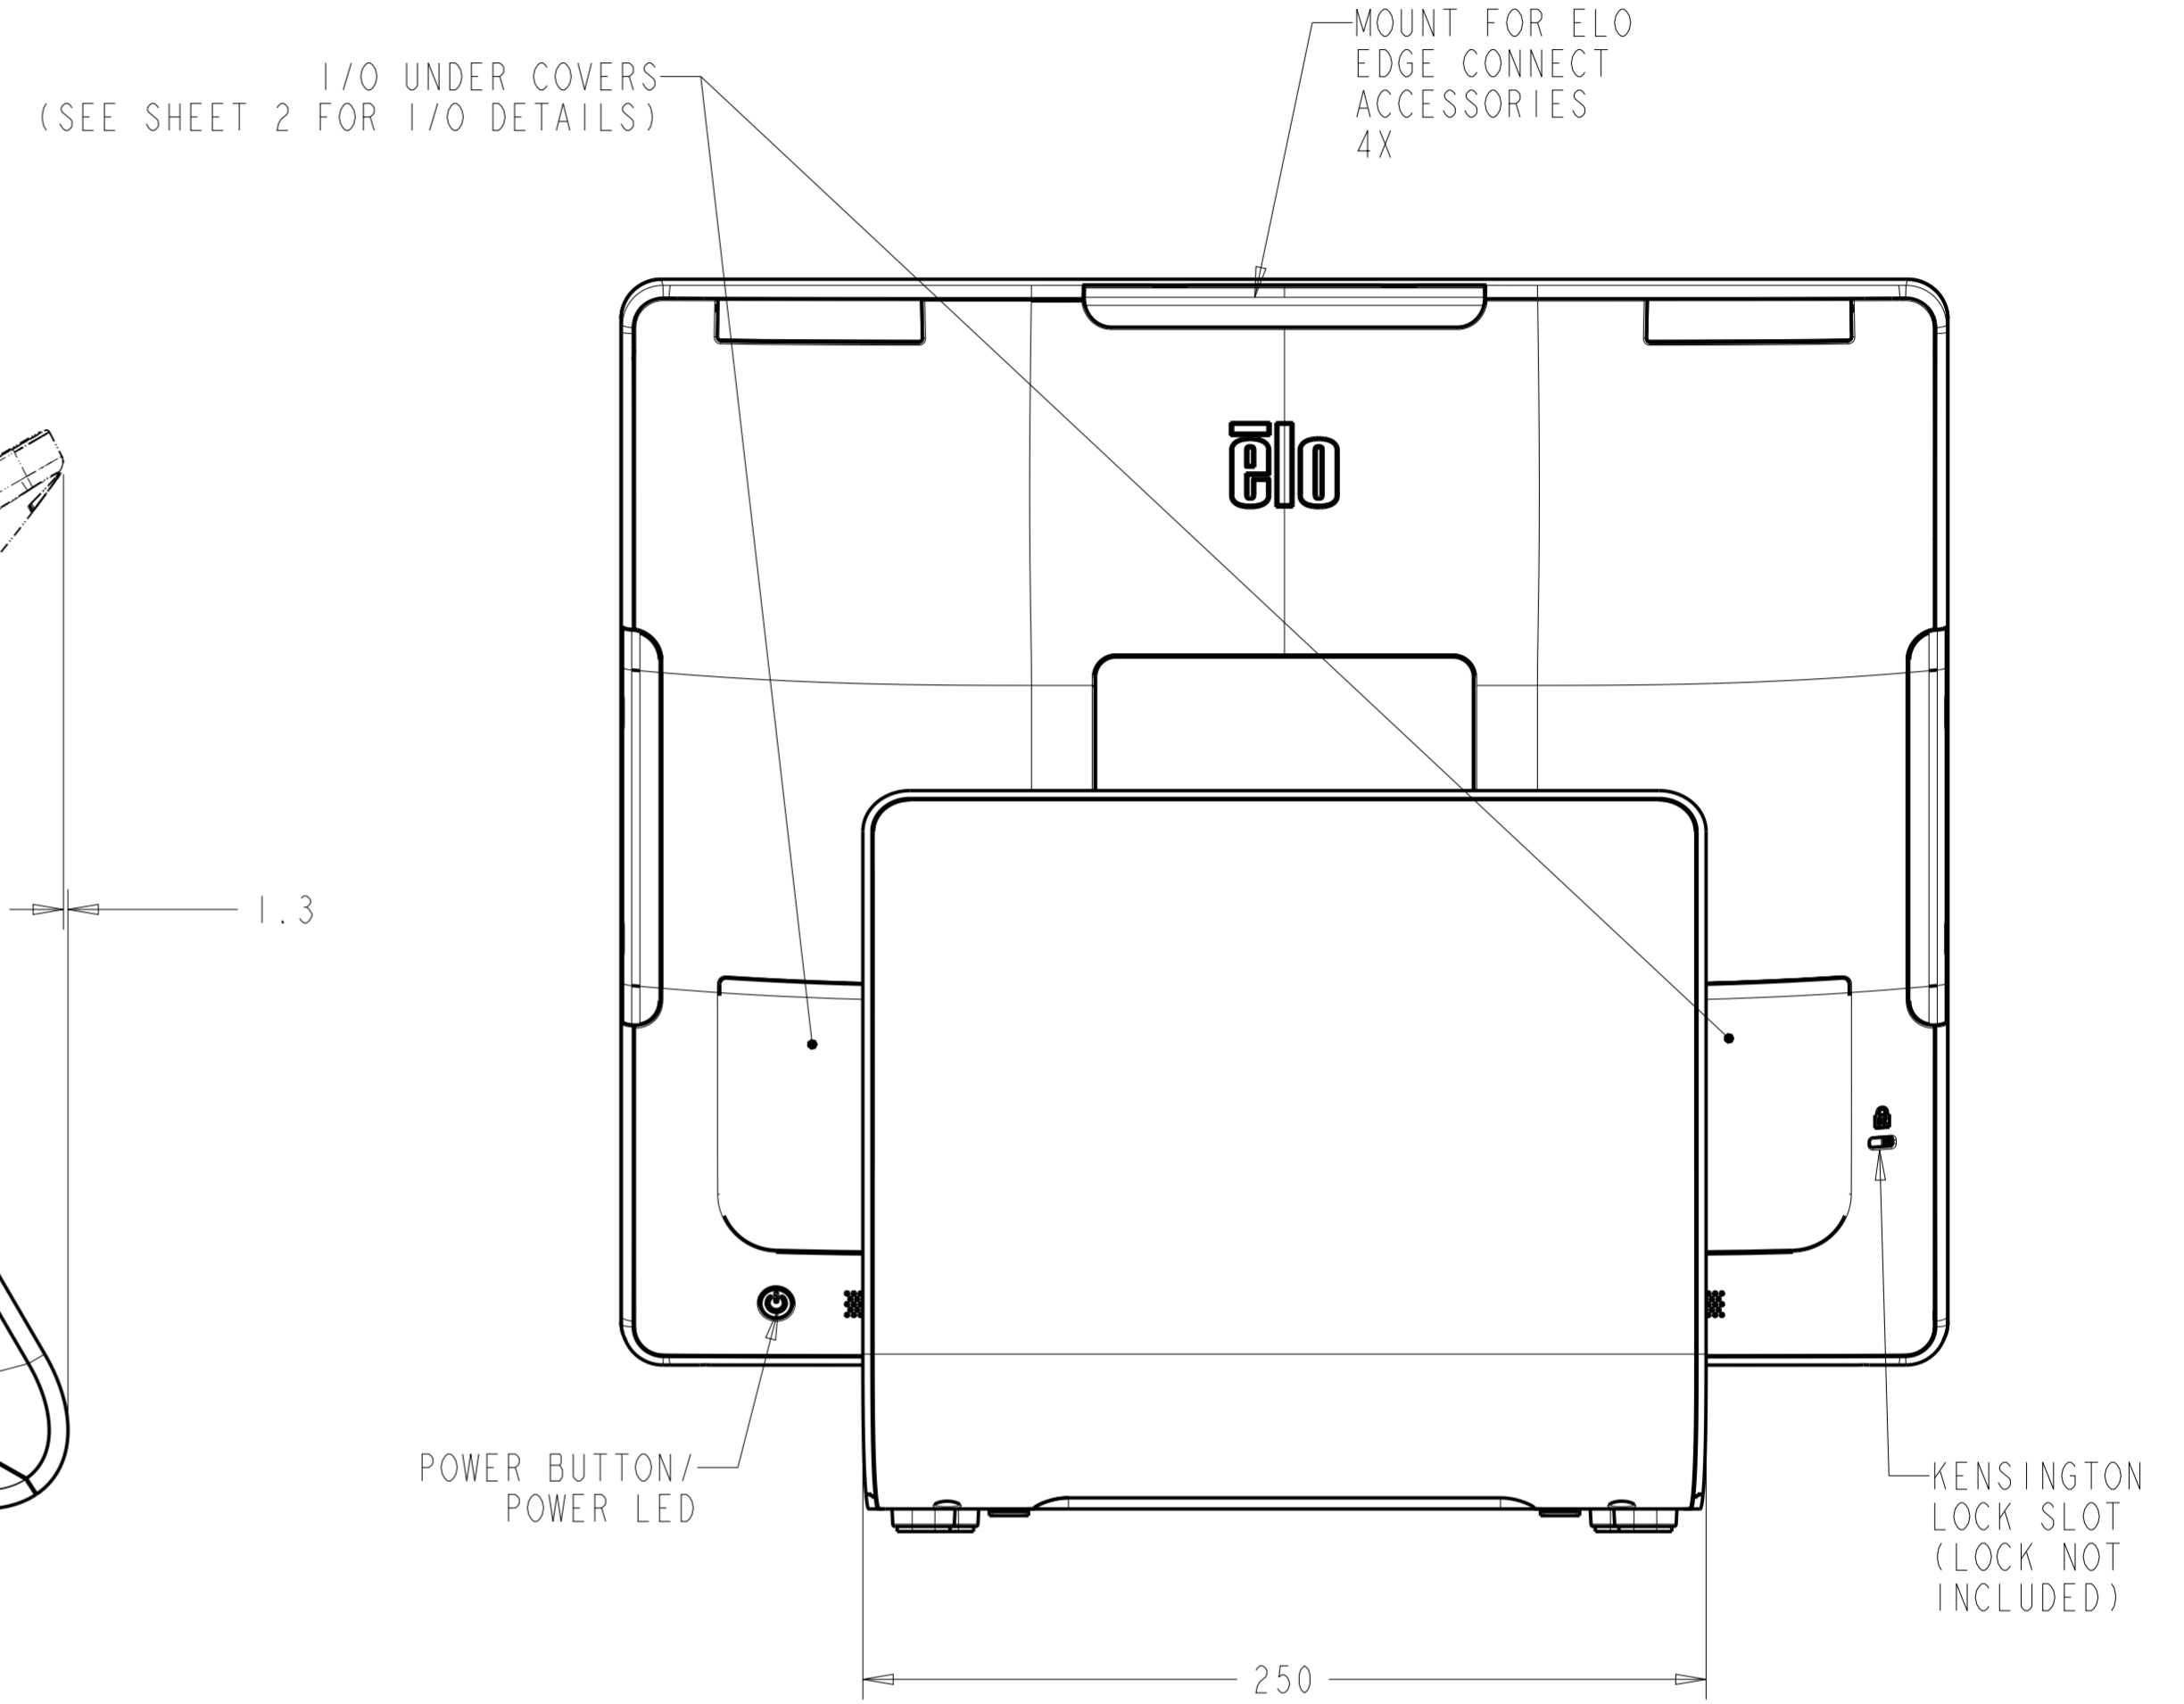

15" (16:9) NO STAND

POWER BUTTON/
POWER LED

I/O UNDER COVERS

MOUNT FOR ELO EDGE
CONNECT ACCESSORIES,
X4

KENSINGTON LOCK
SLOT
(LOCK NOT INCLUDED)

I/O FOR ALL MODELS WITHOUT STAND

15" (16:9) WITH STAND

I/O FOR ALL MODELS WITH STAND

15" (4:3) WITH STAND
SEE SHEET 4 FOR CUSTOMER-FACING DISPLAY MOUNTING

I/O UNDER COVERS
(SEE SHEET 2 FOR I/O DETAILS)

MOUNT FOR ELO EDGE
CONNECT ACCESSORIES,
4X

15" (16:9) / 15" (4:3)
WITH REAR-FACING DISPLAY MOUNT

CFD REAR COVER
(INCLUDED WITH STAND MODELS)
75mm X 75mm VESA

17" (4:3) WITH STAND
SEE SHEET 8 FOR CUSTOMER-FACING DISPLAY MOUNTING

22" NO STAND

22" WITH STAND

17"/22" WITH REAR-FACING DISPLAY MOUNT

CFD REAR COVER
(INCLUDED WITH STAND MODELS)
75mm X 75mm VESA

24" NO STAND