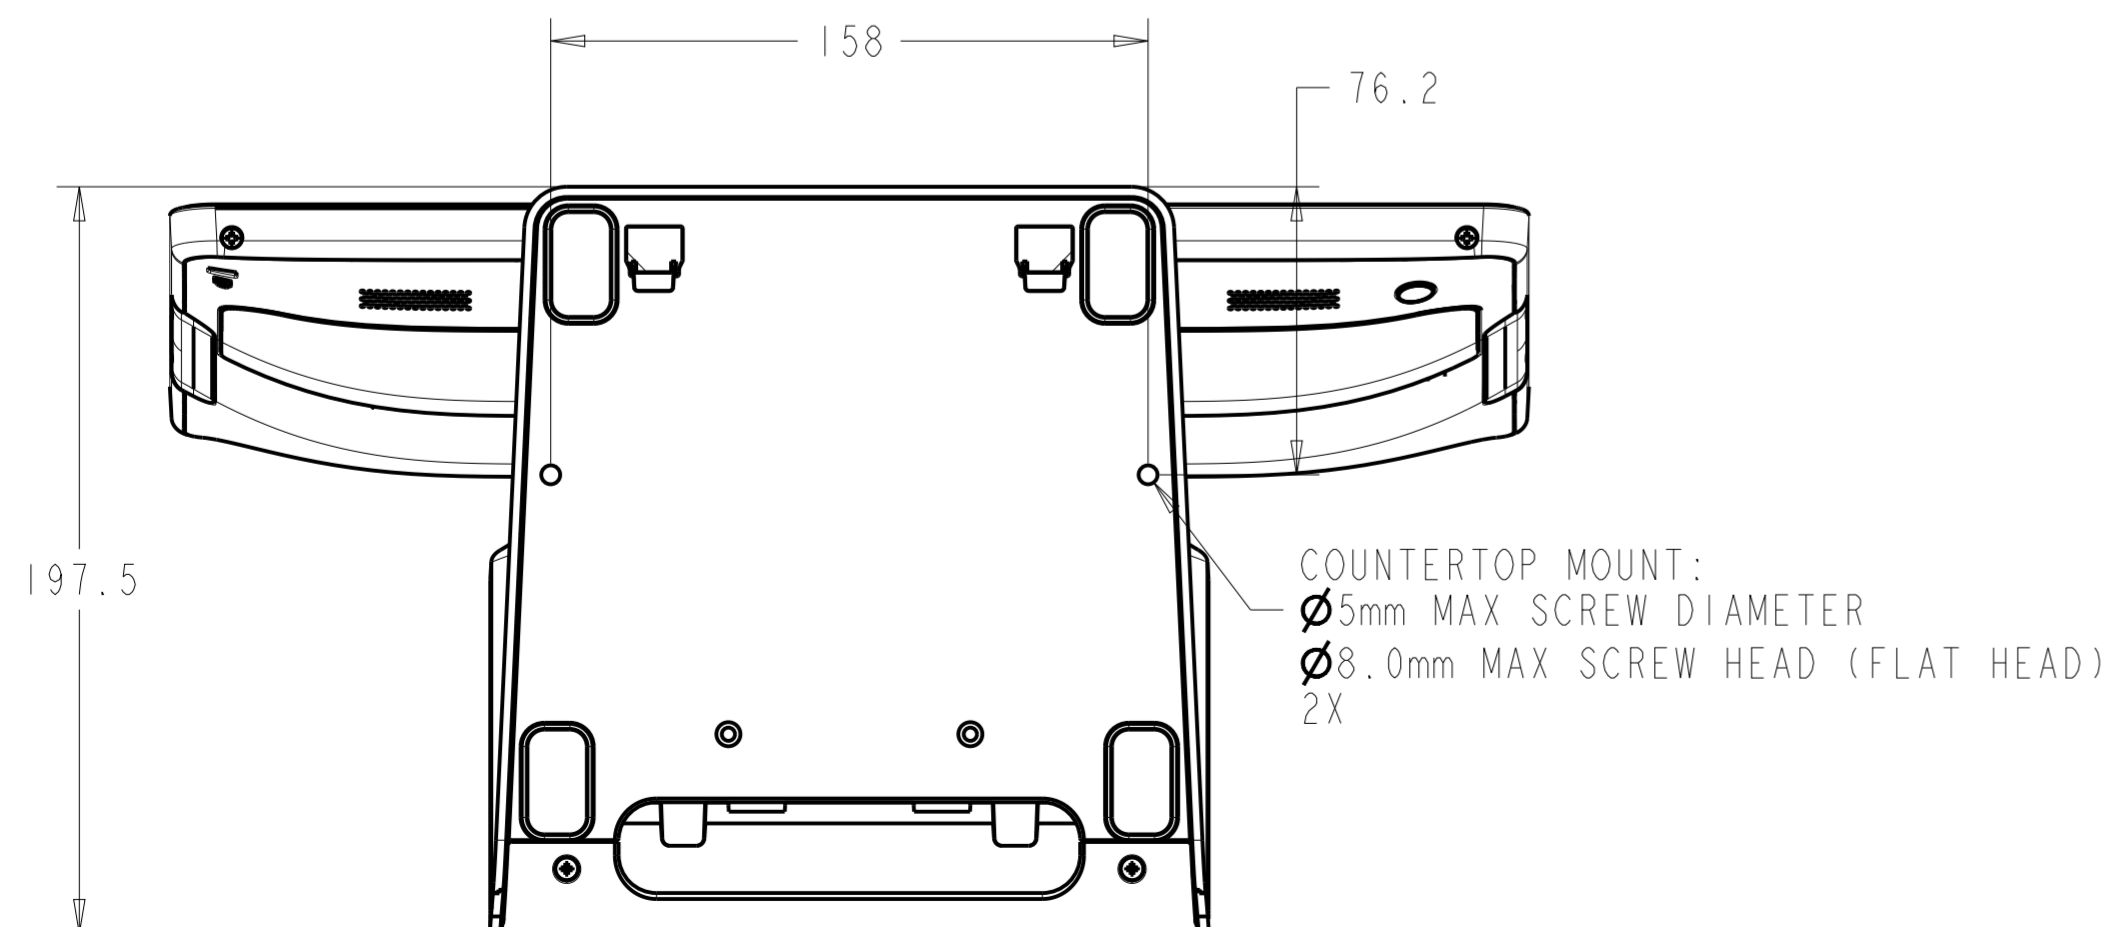

15" (16:9) NO STAND

POWER BUTTON/
POWER LED

I/O UNDER COVERS

MOUNT FOR ELO EDGE
CONNECT ACCESSORIES,
X4

KENSINGTON LOCK
SLOT
(LOCK NOT INCLUDED)

I/O FOR ALL MODELS WITHOUT STAND

15" (16:9) WITH STAND

I/O FOR ALL MODELS WITH STAND

15" (4:3) WITH STAND
SEE SHEET 4 FOR CUSTOMER-FACING DISPLAY MOUNTING

I/O UNDER COVERS
(SEE SHEET 2 FOR I/O DETAILS)

MOUNT FOR ELO EDGE
CONNECT ACCESSORIES,
4X

15" (16:9) / 15" (4:3)
WITH REAR-FACING DISPLAY MOUNT

CFD REAR COVER
(INCLUDED WITH STAND MODELS)
75mm X 75mm VESA

17" (4:3) WITH STAND
SEE SHEET 8 FOR CUSTOMER-FACING DISPLAY MOUNTING

22" NO STAND

22" WITH STAND

17"/22" WITH REAR-FACING DISPLAY MOUNT

CFD REAR COVER
(INCLUDED WITH STAND MODELS)
75mm X 75mm VESA

24" NO STAND