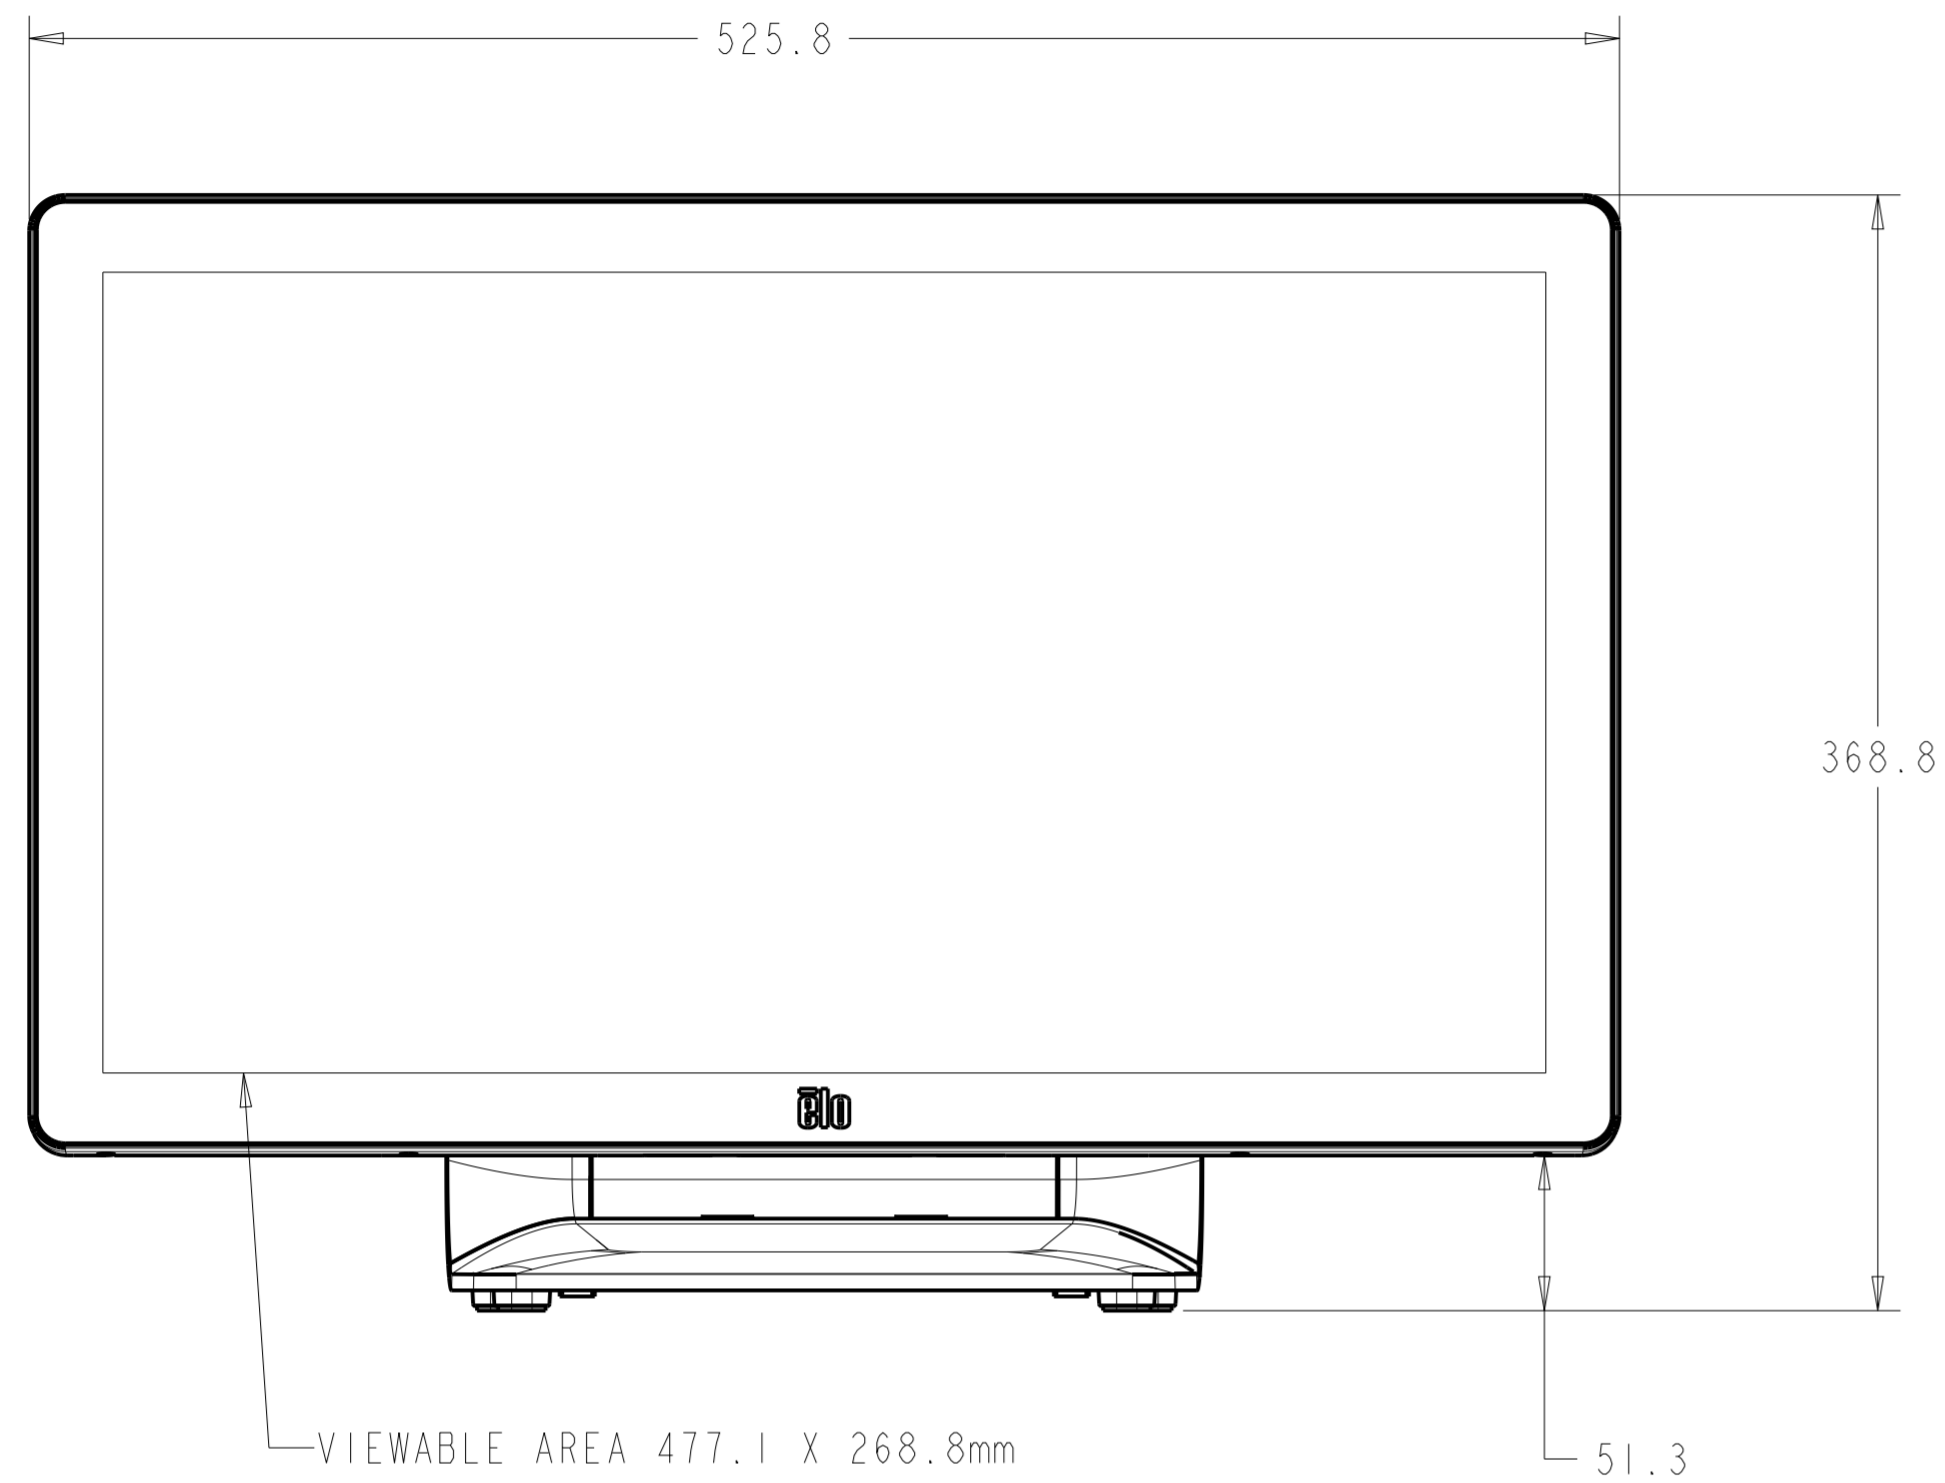

15" (16:9) NO STAND

POWER BUTTON/
POWER LED

I/O UNDER COVERS

MOUNT FOR ELO EDGE
CONNECT ACCESSORIES,
X4

KENSINGTON LOCK
SLOT
(LOCK NOT INCLUDED)

I/O FOR ALL MODELS WITHOUT STAND

15" (16:9) WITH STAND

I/O FOR ALL MODELS WITH STAND

15" (4:3) WITH STAND
SEE SHEET 4 FOR CUSTOMER-FACING DISPLAY MOUNTING

I/O UNDER COVERS
(SEE SHEET 2 FOR I/O DETAILS)

MOUNT FOR ELO EDGE
CONNECT ACCESSORIES,
4X

15" (16:9) / 15" (4:3)
WITH REAR-FACING DISPLAY MOUNT

CFD REAR COVER
(INCLUDED WITH STAND MODELS)
75mm X 75mm VESA

17" (4:3) WITH STAND
SEE SHEET 8 FOR CUSTOMER-FACING DISPLAY MOUNTING

22" NO STAND

22" WITH STAND

17"/22" WITH REAR-FACING DISPLAY MOUNT

CFD REAR COVER
(INCLUDED WITH STAND MODELS)
75mm X 75mm VESA

24" NO STAND