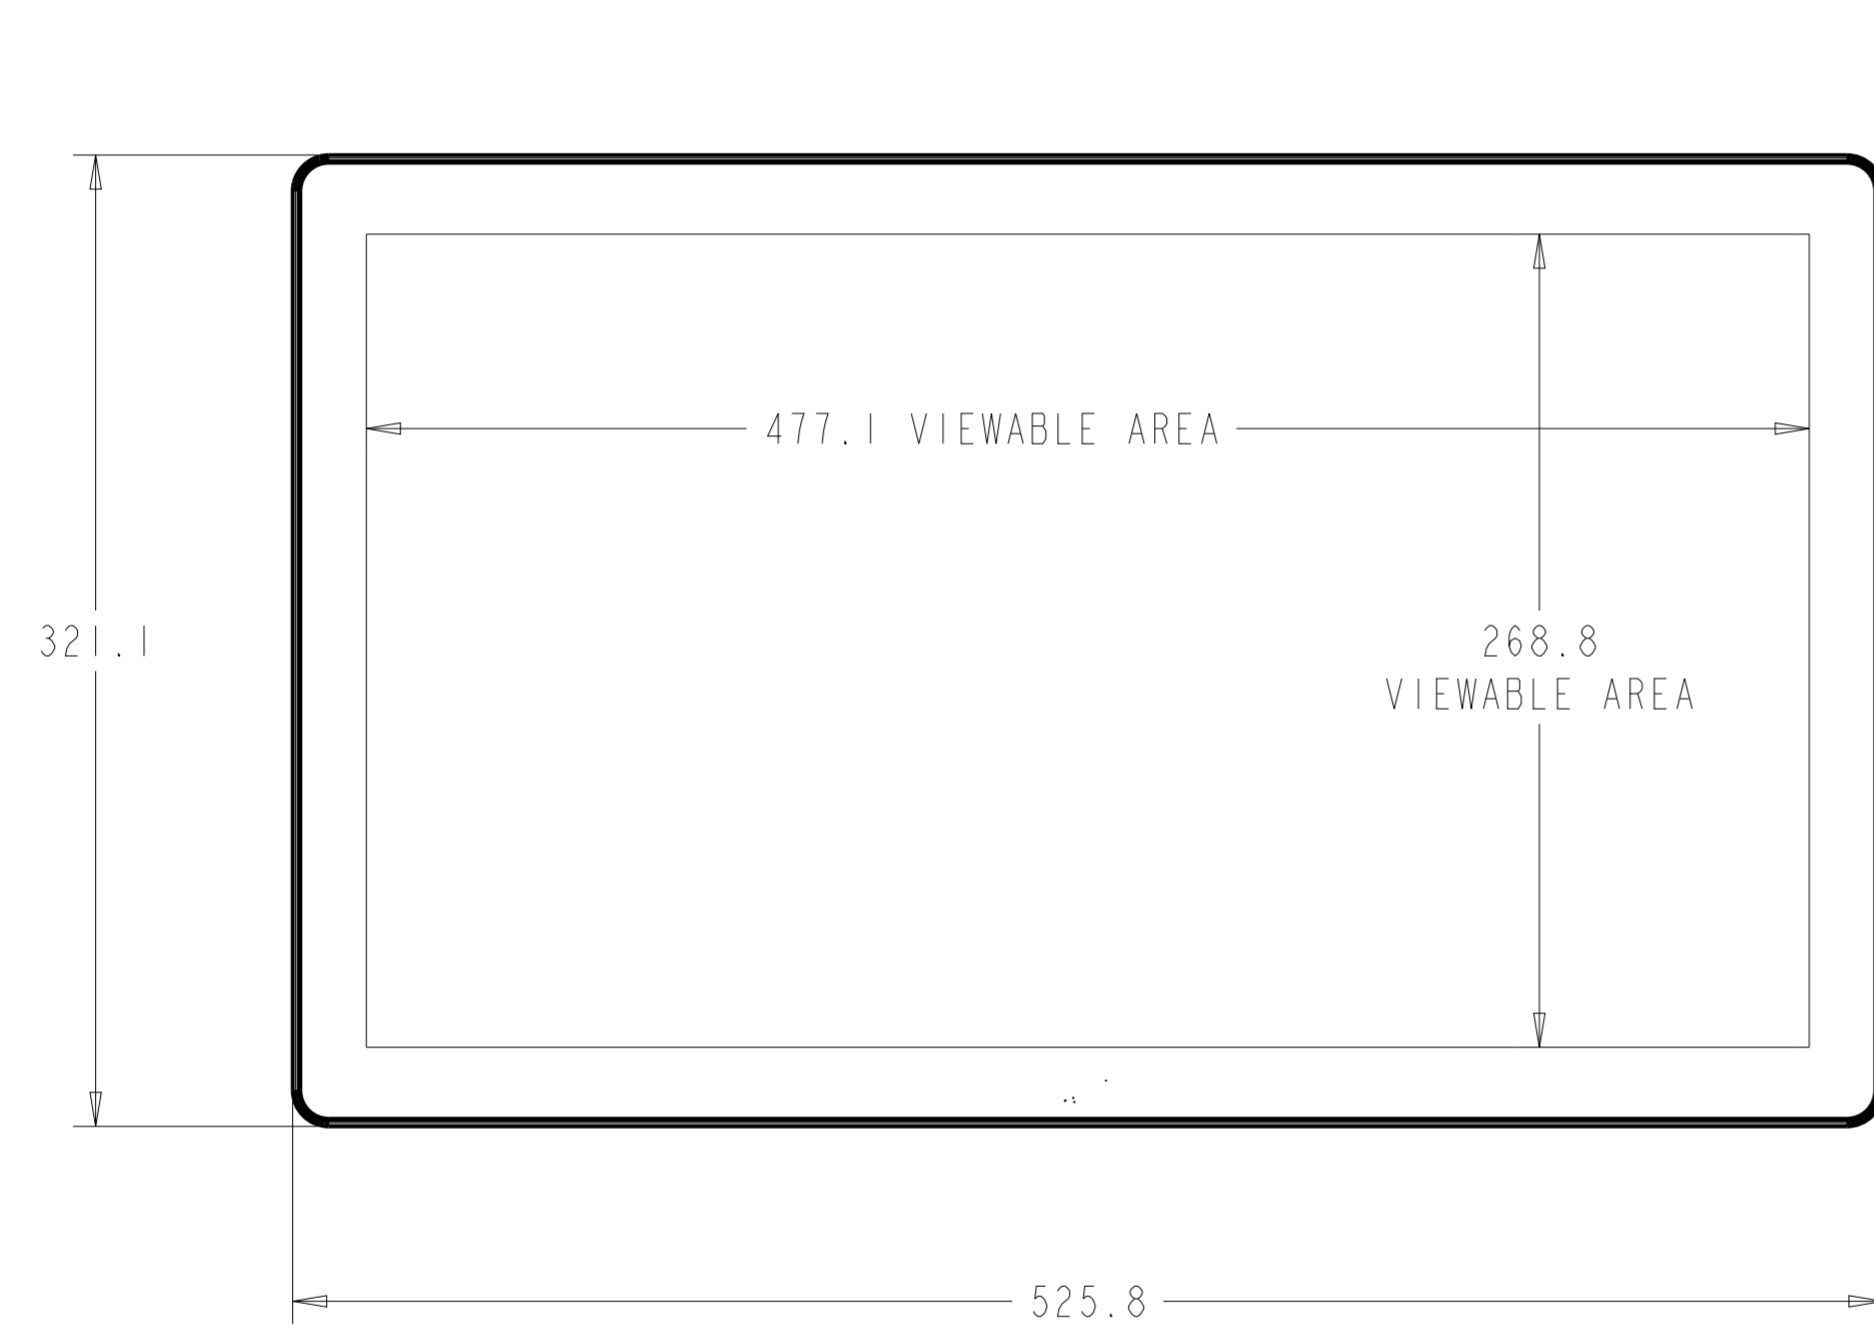

15" (16:9) NO STAND

POWER BUTTON/
POWER LED

I/O UNDER COVERS

MOUNT FOR ELO EDGE
CONNECT ACCESSORIES,
X4

KENSINGTON LOCK
SLOT
(LOCK NOT INCLUDED)

I/O FOR ALL MODELS WITHOUT STAND

15" (16:9) WITH STAND

I/O FOR ALL MODELS WITH STAND

15" (4:3) WITH STAND
SEE SHEET 4 FOR CUSTOMER-FACING DISPLAY MOUNTING

I/O UNDER COVERS
(SEE SHEET 2 FOR I/O DETAILS)

MOUNT FOR ELO EDGE
CONNECT ACCESSORIES,
4X

15" (16:9) / 15" (4:3)
WITH REAR-FACING DISPLAY MOUNT

CFD REAR COVER
(INCLUDED WITH STAND MODELS)
75mm X 75mm VESA

17" (4:3) WITH STAND
SEE SHEET 8 FOR CUSTOMER-FACING DISPLAY MOUNTING

22" NO STAND

22" WITH STAND

17"/22" WITH REAR-FACING DISPLAY MOUNT

CFD REAR COVER
(INCLUDED WITH STAND MODELS)
75mm X 75mm VESA

24" NO STAND