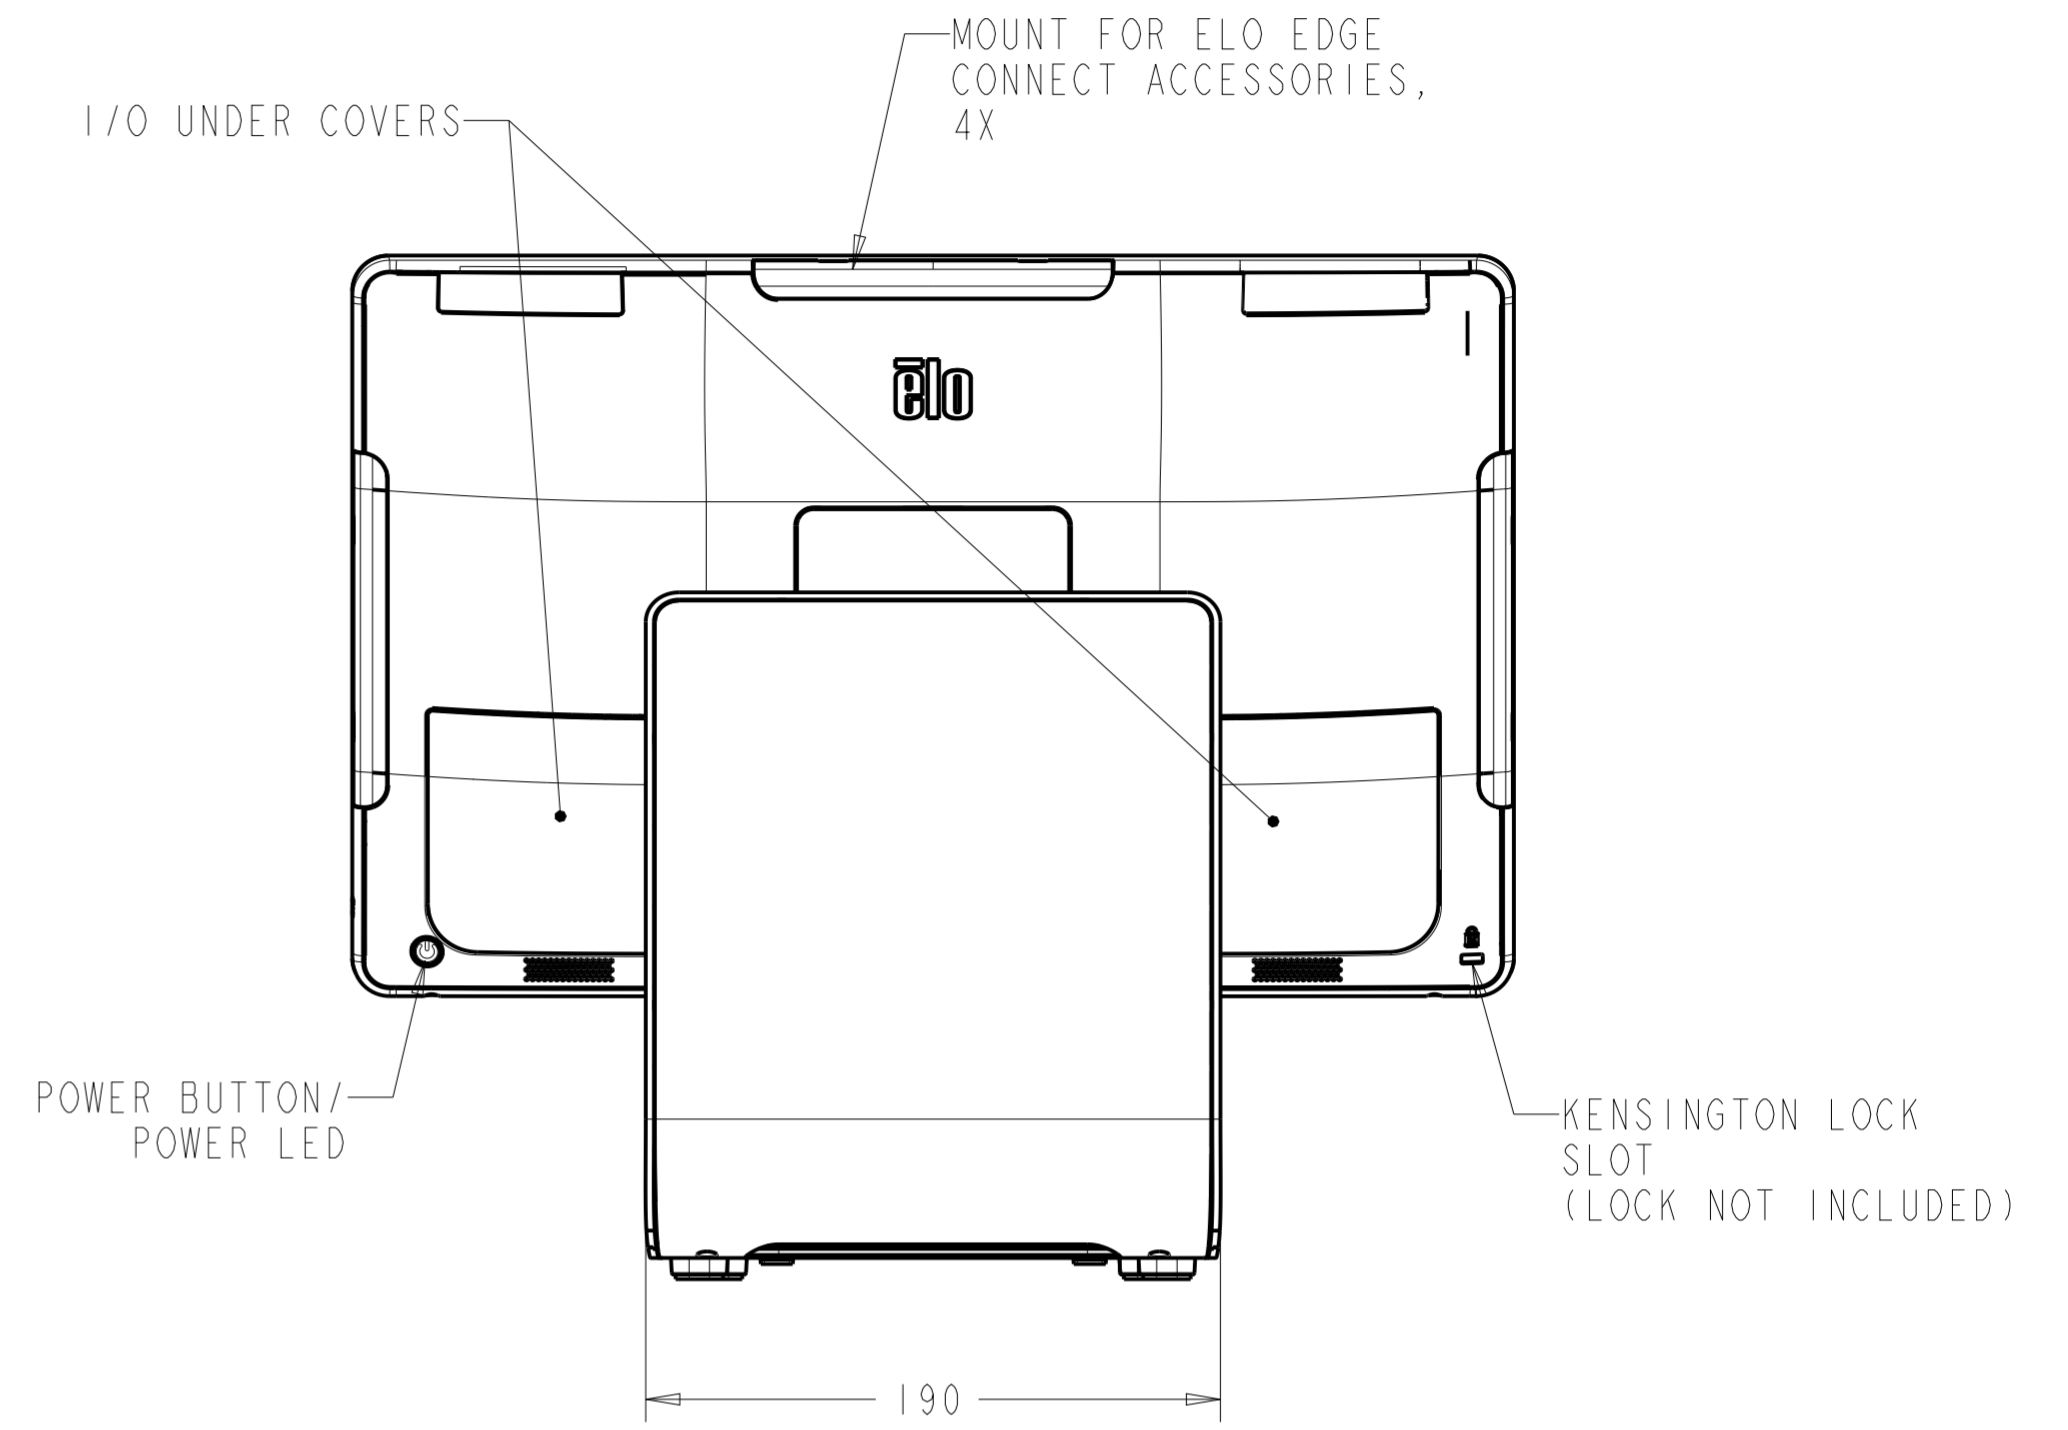

15" (16:9) NO STAND

POWER BUTTON/
POWER LED

I/O UNDER COVERS

MOUNT FOR ELO EDGE
CONNECT ACCESSORIES,
X4

KENSINGTON LOCK
SLOT
(LOCK NOT INCLUDED)

I/O FOR ALL MODELS WITHOUT STAND

15" (16:9) WITH STAND

I/O FOR ALL MODELS WITH STAND

15" (4:3) WITH STAND
SEE SHEET 4 FOR CUSTOMER-FACING DISPLAY MOUNTING

I/O UNDER COVERS
(SEE SHEET 2 FOR I/O DETAILS)

MOUNT FOR ELO EDGE
CONNECT ACCESSORIES,
4X

15" (16:9) / 15" (4:3)
WITH REAR-FACING DISPLAY MOUNT

CFD REAR COVER
(INCLUDED WITH STAND MODELS)
75mm X 75mm VESA

17" (4:3) WITH STAND
SEE SHEET 8 FOR CUSTOMER-FACING DISPLAY MOUNTING

22" NO STAND

22" WITH STAND

17"/22" WITH REAR-FACING DISPLAY MOUNT

CFD REAR COVER
(INCLUDED WITH STAND MODELS)
75mm X 75mm VESA

24" NO STAND