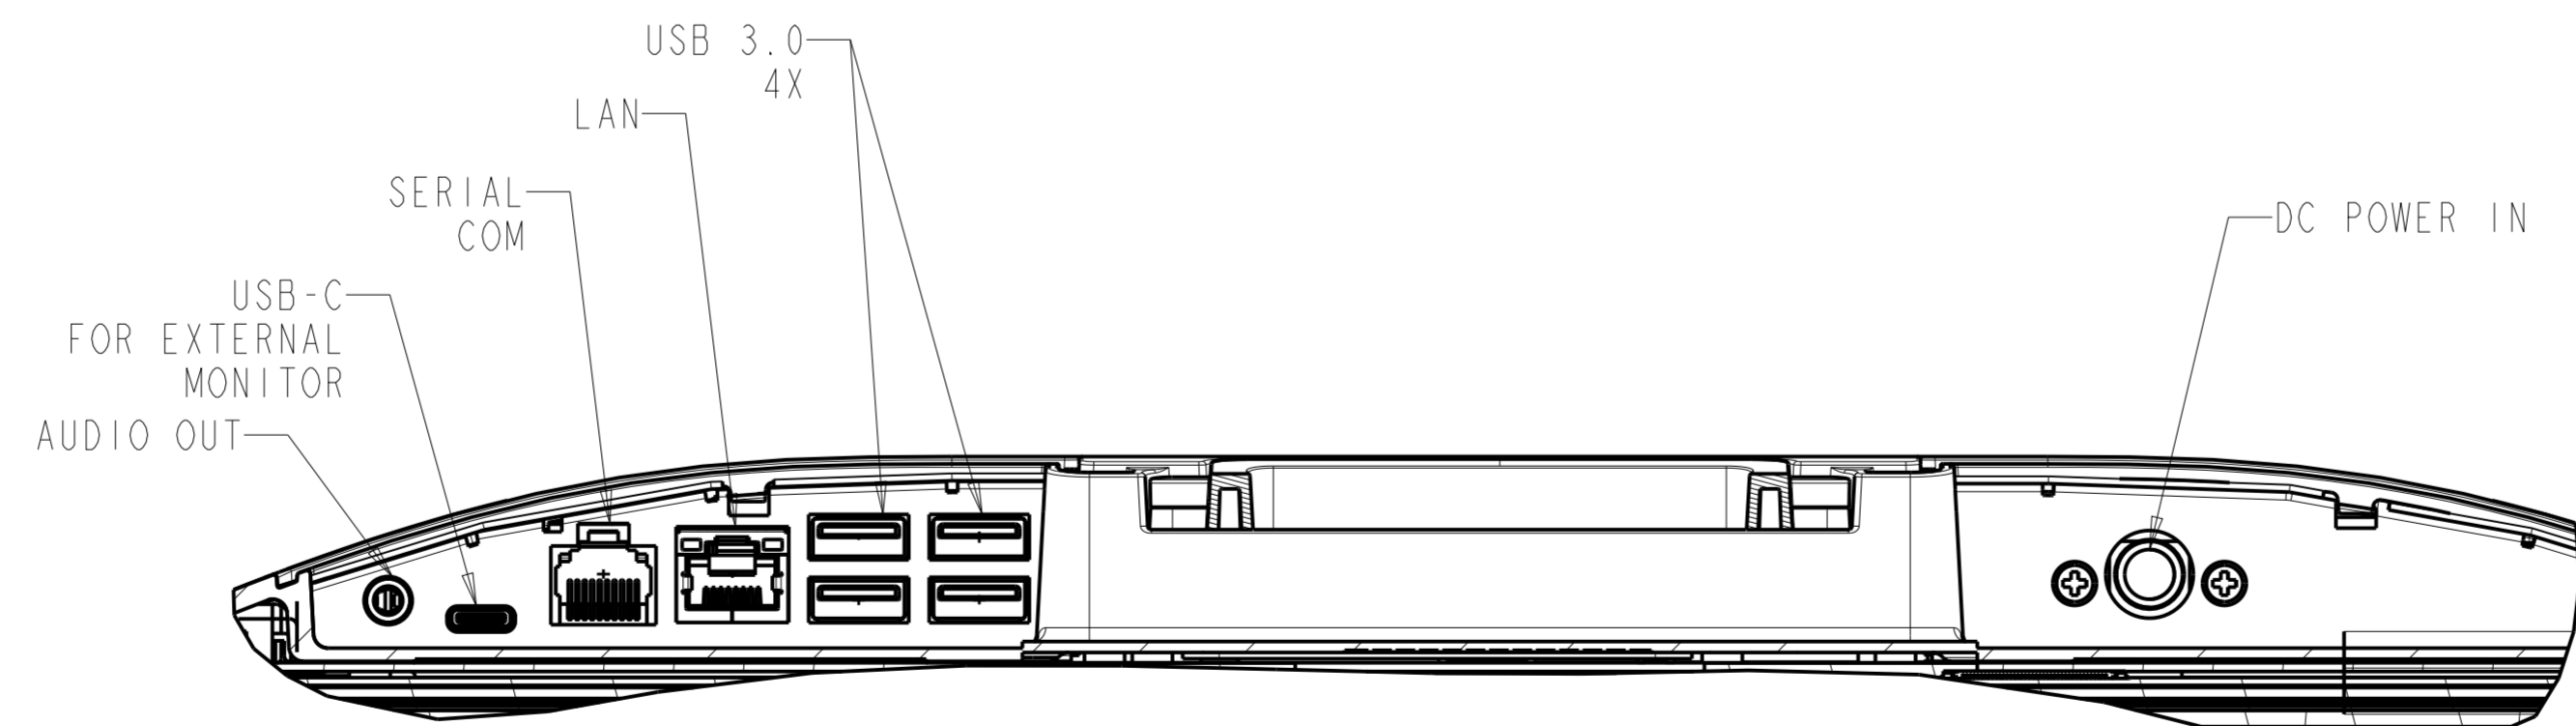

15" (16:9) NO STAND

POWER BUTTON/
POWER LED

I/O UNDER COVERS

MOUNT FOR ELO EDGE
CONNECT ACCESSORIES,
X4

KENSINGTON LOCK
SLOT
(LOCK NOT INCLUDED)

I/O FOR ALL MODELS WITHOUT STAND

15" (16:9) WITH STAND

I/O FOR ALL MODELS WITH STAND

15" (4:3) WITH STAND
SEE SHEET 4 FOR CUSTOMER-FACING DISPLAY MOUNTING

I/O UNDER COVERS
(SEE SHEET 2 FOR I/O DETAILS)

MOUNT FOR ELO EDGE
CONNECT ACCESSORIES,
4X

15" (16:9) / 15" (4:3)
WITH REAR-FACING DISPLAY MOUNT

CFD REAR COVER
(INCLUDED WITH STAND MODELS)
75mm X 75mm VESA

17" (4:3) WITH STAND
SEE SHEET 8 FOR CUSTOMER-FACING DISPLAY MOUNTING

22" NO STAND

22" WITH STAND

17"/22" WITH REAR-FACING DISPLAY MOUNT

CFD REAR COVER
(INCLUDED WITH STAND MODELS)
75mm X 75mm VESA

24" NO STAND