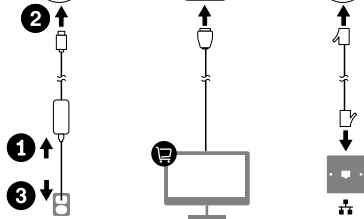

ThinkStation[®] P3 Tiny

Lenovo

- HDMI™
- DisplayPort™
- Mini DisplayPort™*
- VGA*
- Headphones icon
- x 2 USB-A 3.2 Gen 1
- x 4 USB-A 3.2 Gen 2
- USB-C® (3.2 Gen 2)
- Mouse icon
- Keyboard icon

i

Scan the *User Guide* QR code to learn more information about the product and the USB transfer rate.