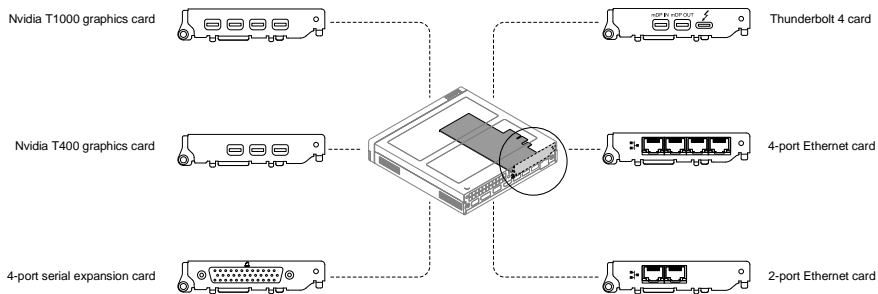

Expansion module*

You can configure the expansion module to support many types of devices and scenarios, including but not limited to the following:

* For selected models