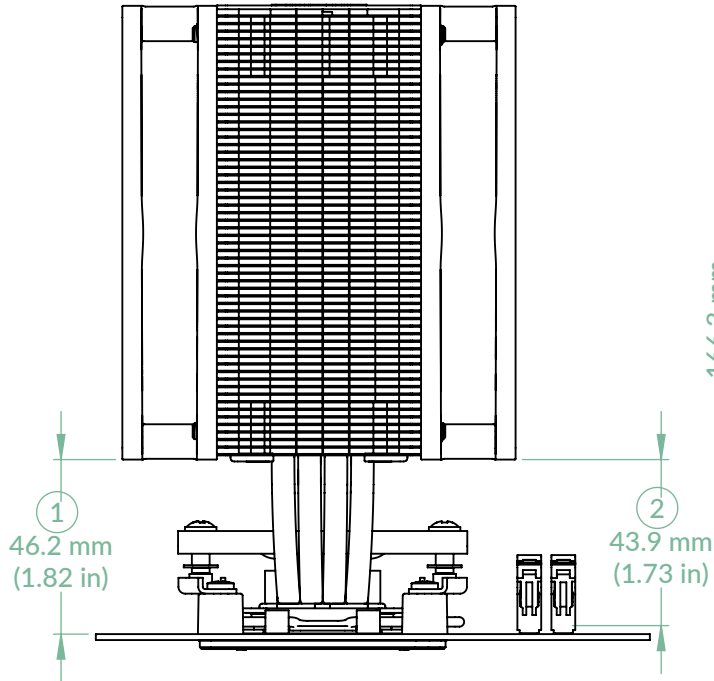

Freezer 36 (Black)

P/N: ACFRE00123A

Scale 1:2

Rev. Date: 29/12/2023

AMD Clearances

- ① Motherboard clearance
- ② RAM clearance

Intel Clearances

- ① Motherboard clearance
- ② RAM clearance