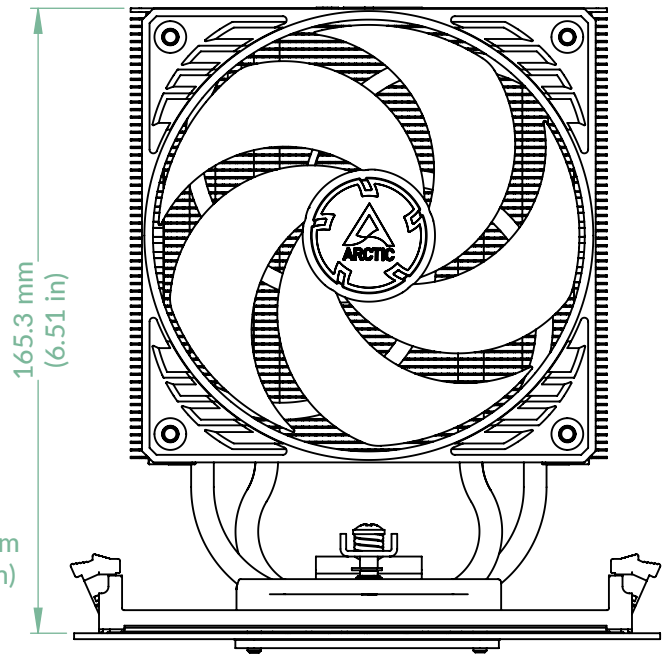

Freezer 36 (Black)

P/N: ACFRE00123A

Scale 1:2

Rev. Date: 29/12/2023

AMD Clearances

- ① Motherboard clearance
- ② RAM clearance

Intel Clearances

- ① Motherboard clearance
- ② RAM clearance