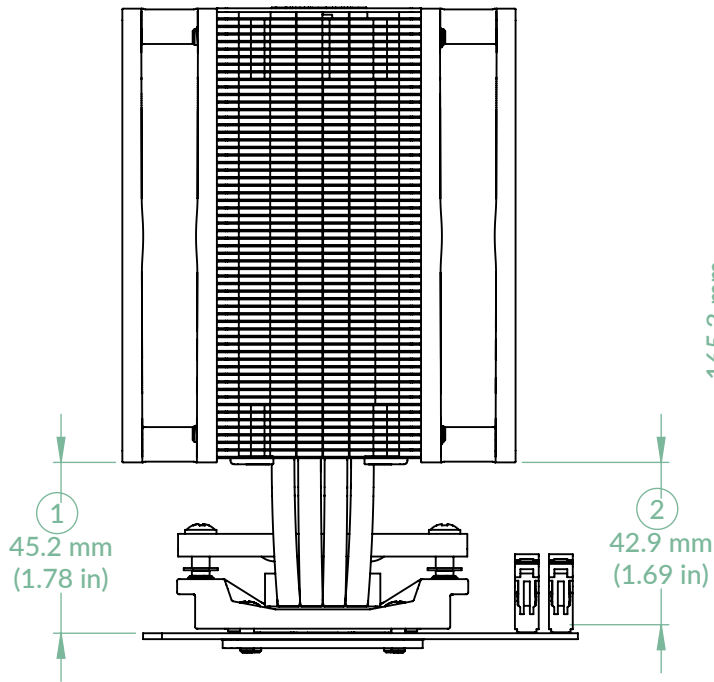

Freezer 36 (Black)

P/N: ACFRE00123A

Scale 1:2

Rev. Date: 29/12/2023

AMD Clearances

- ① Motherboard clearance
- ② RAM clearance

Intel Clearances

- ① Motherboard clearance
- ② RAM clearance