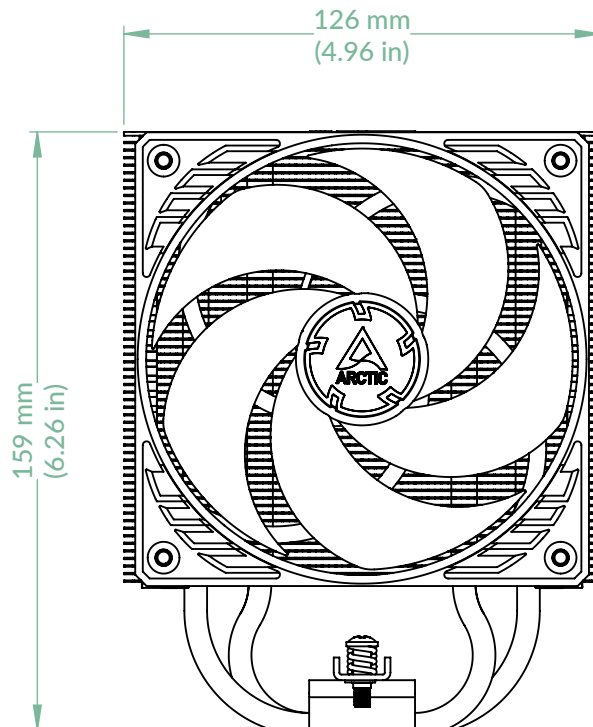

Freezer 36 (Black)

P/N: ACFRE00123A

Scale 1:2

Rev. Date: 29/12/2023

Overall Dimension

Side View

Front View

Top View