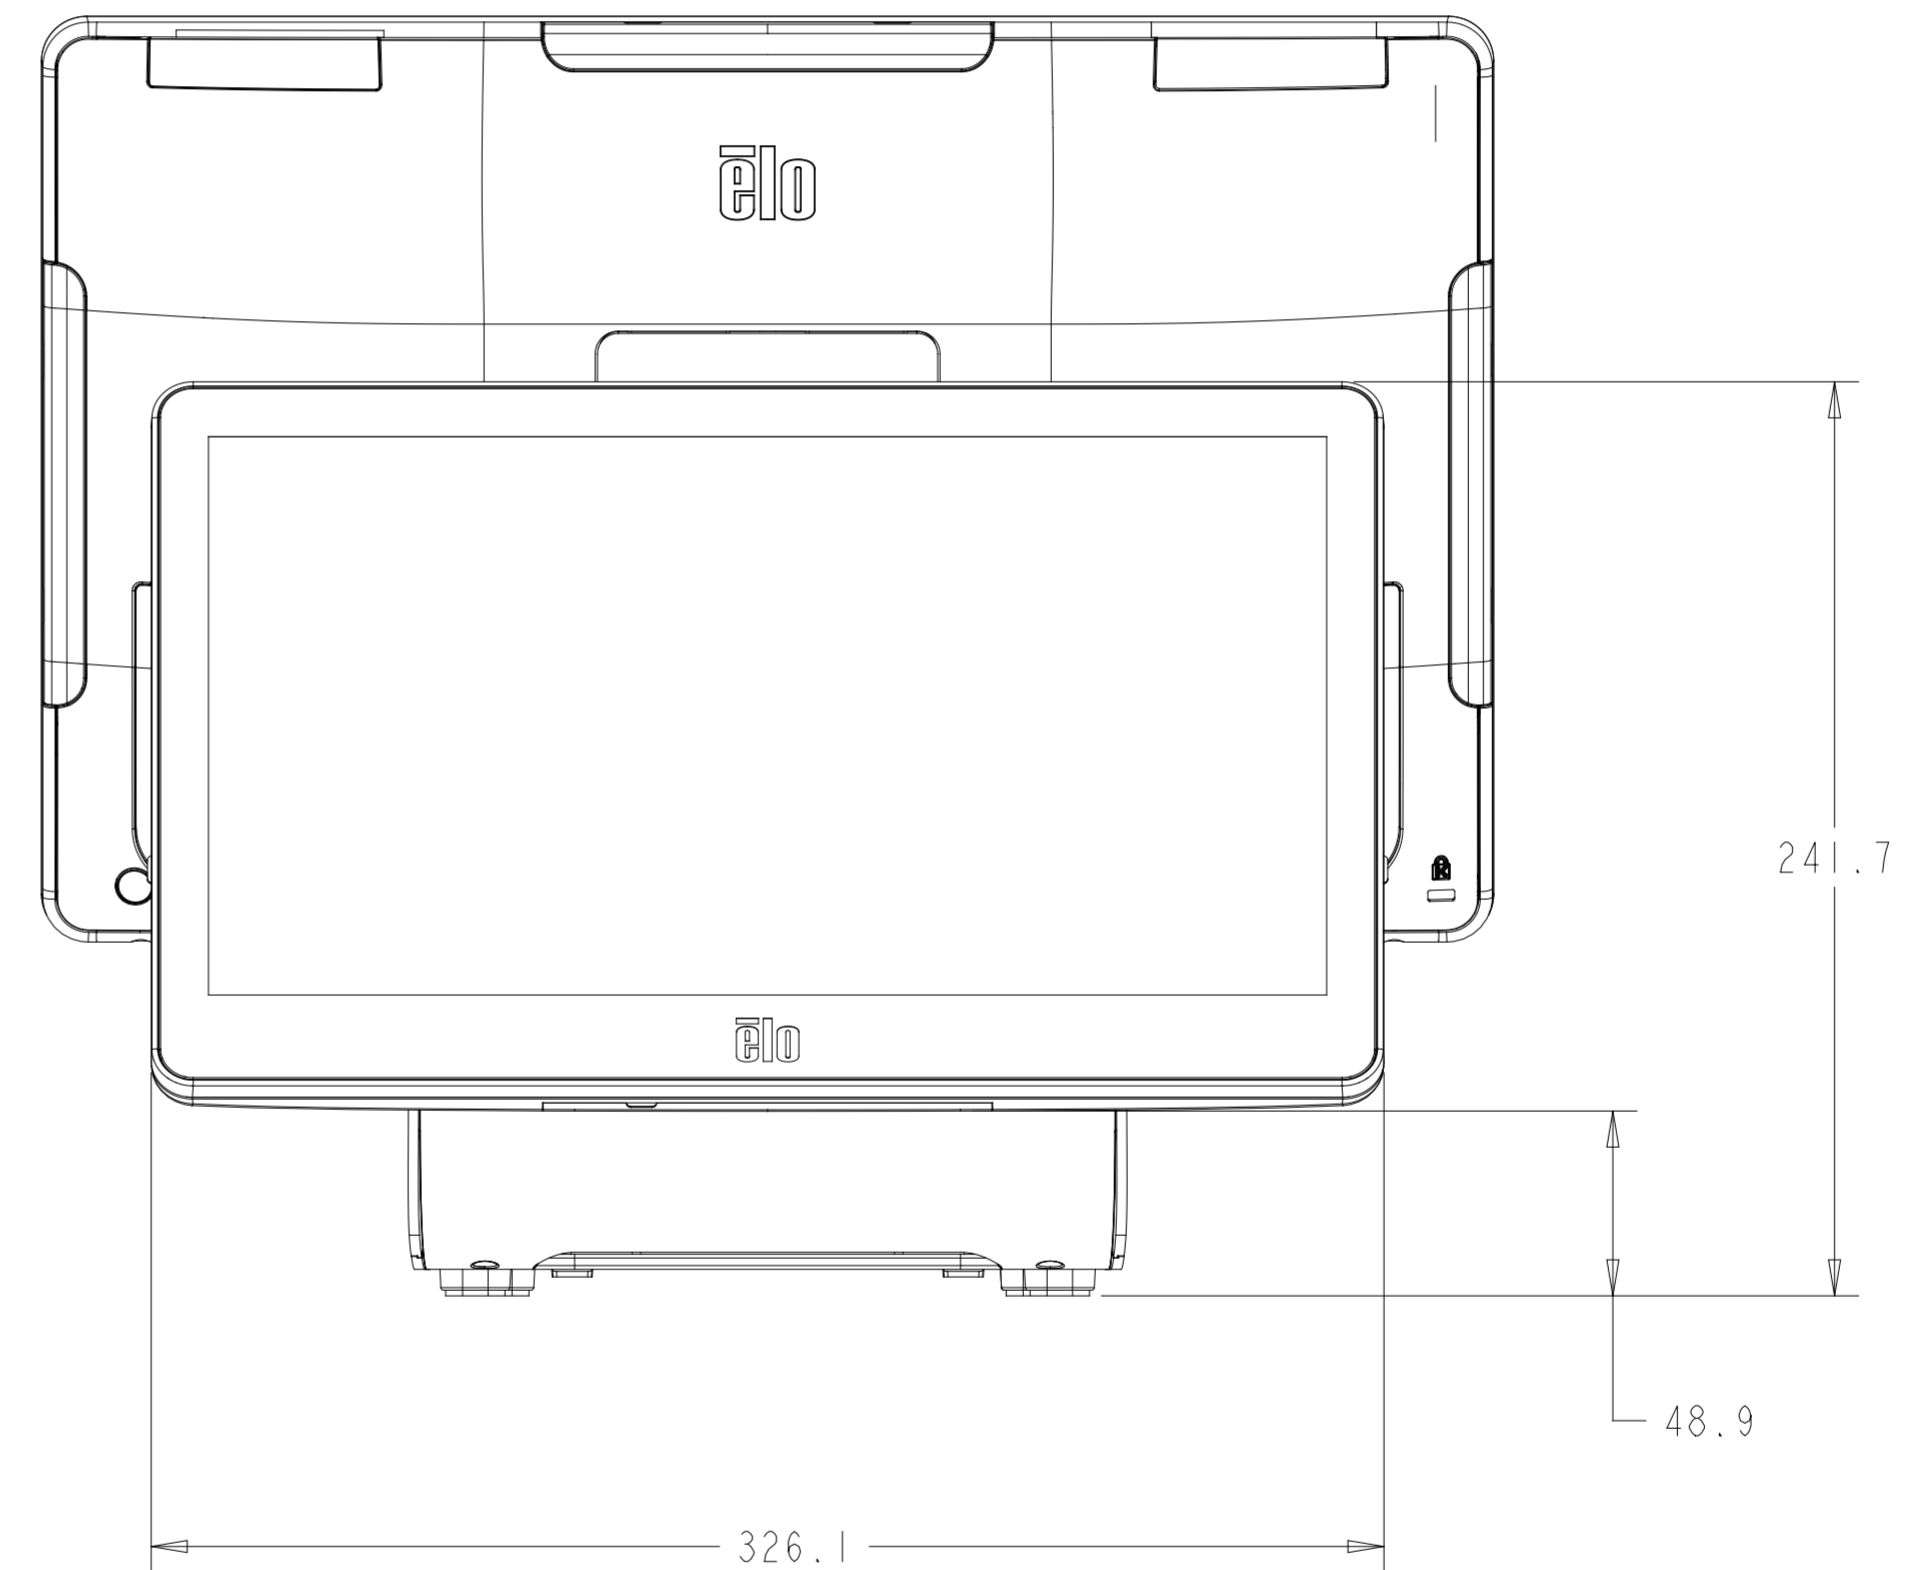

15" (16:9) NO STAND

I/O FOR ALL MODELS WITHOUT STAND

15" (16:9) WITH STAND

I/O FOR ALL MODELS WITH STAND

15" (4:3) WITH STAND
 SEE SHEET 4 FOR CUSTOMER-FACING DISPLAY MOUNTING

15" (16:9) / 15" (4:3)
WITH REAR-FACING DISPLAY MOUNT

CFD REAR COVER
(INCLUDED WITH STAND MODELS)
75mm X 75mm VESA

17" (4:3) WITH STAND
 SEE SHEET 8 FOR CUSTOMER-FACING DISPLAY MOUNTING

I/O UNDER COVERS
 (SEE SHEET 2 FOR I/O DETAILS)

MOUNT FOR ELO
 EDGE CONNECT
 ACCESSORIES
 4X

22" NO STAND

22" WITH STAND

17"/22" WITH REAR-FACING DISPLAY MOUNT

CFD REAR COVER
(INCLUDED WITH STAND MODELS)
75mm X 75mm VESA