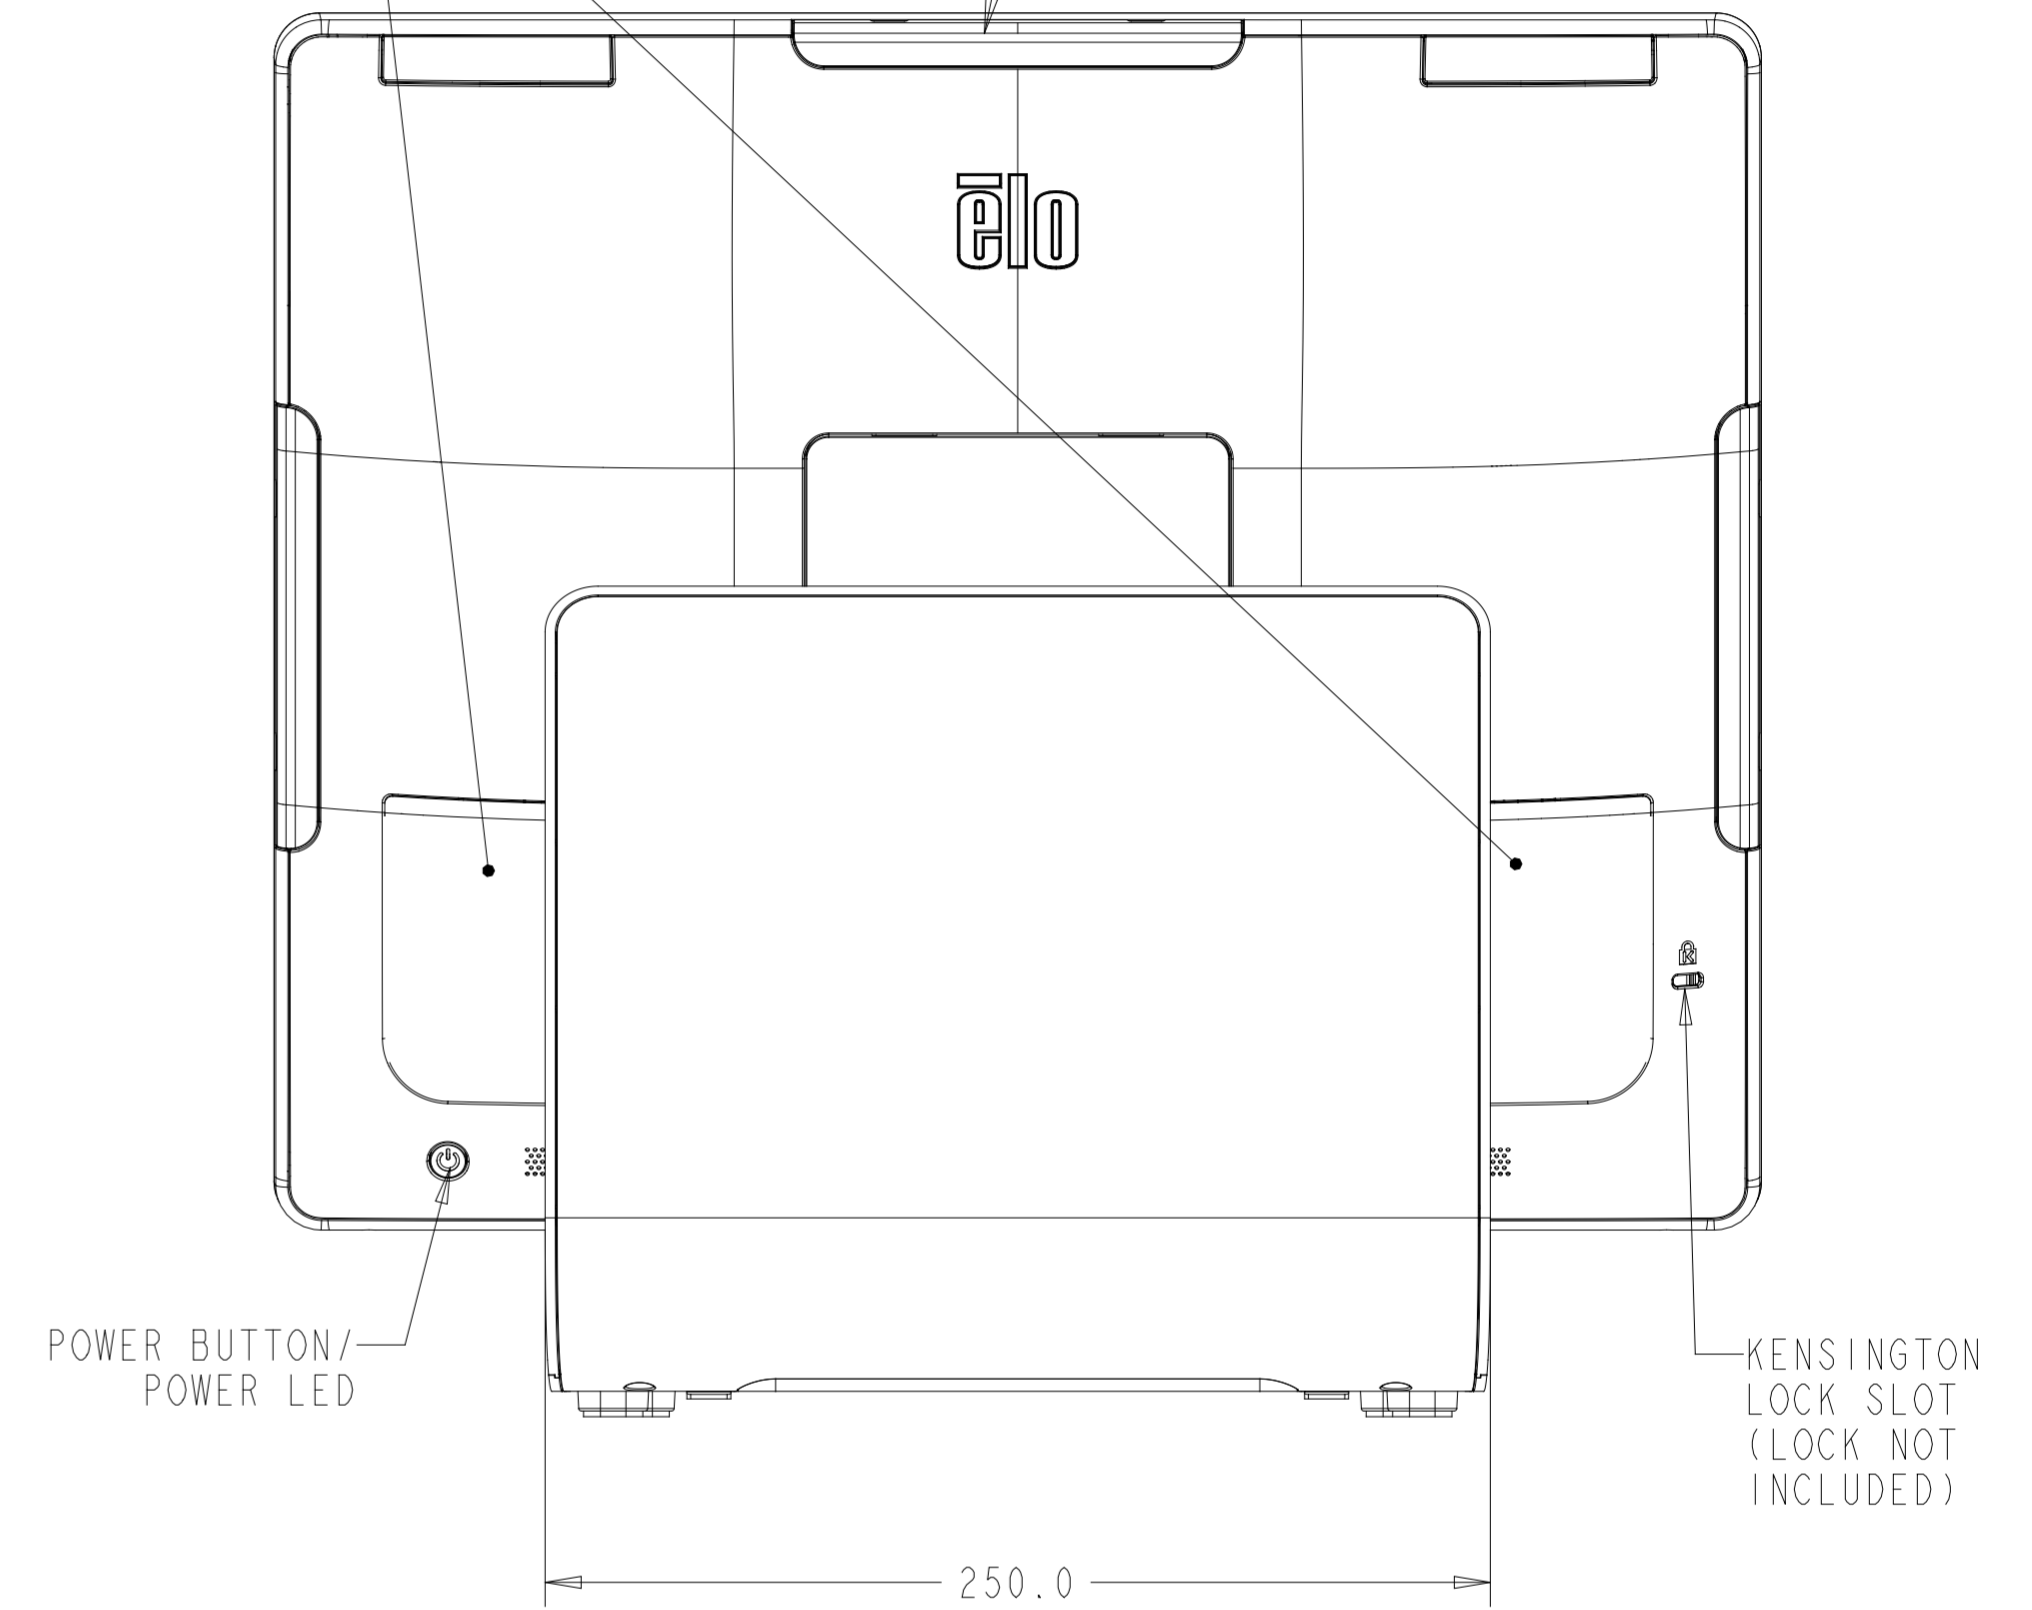

15" (16:9) NO STAND

I/O FOR ALL MODELS WITHOUT STAND

15" (16:9) WITH STAND

I/O FOR ALL MODELS WITH STAND

15" (4:3) WITH STAND
 SEE SHEET 4 FOR CUSTOMER-FACING DISPLAY MOUNTING

15" (16:9) / 15" (4:3)
WITH REAR-FACING DISPLAY MOUNT

CFD REAR COVER
(INCLUDED WITH STAND MODELS)
75mm X 75mm VESA

17" (4:3) WITH STAND
 SEE SHEET 8 FOR CUSTOMER-FACING DISPLAY MOUNTING

I/O UNDER COVERS
 (SEE SHEET 2 FOR I/O DETAILS)

MOUNT FOR ELO
 EDGE CONNECT
 ACCESSORIES
 4X

22" NO STAND

22" WITH STAND

17"/22" WITH REAR-FACING DISPLAY MOUNT

CFD REAR COVER
(INCLUDED WITH STAND MODELS)
75mm X 75mm VESA