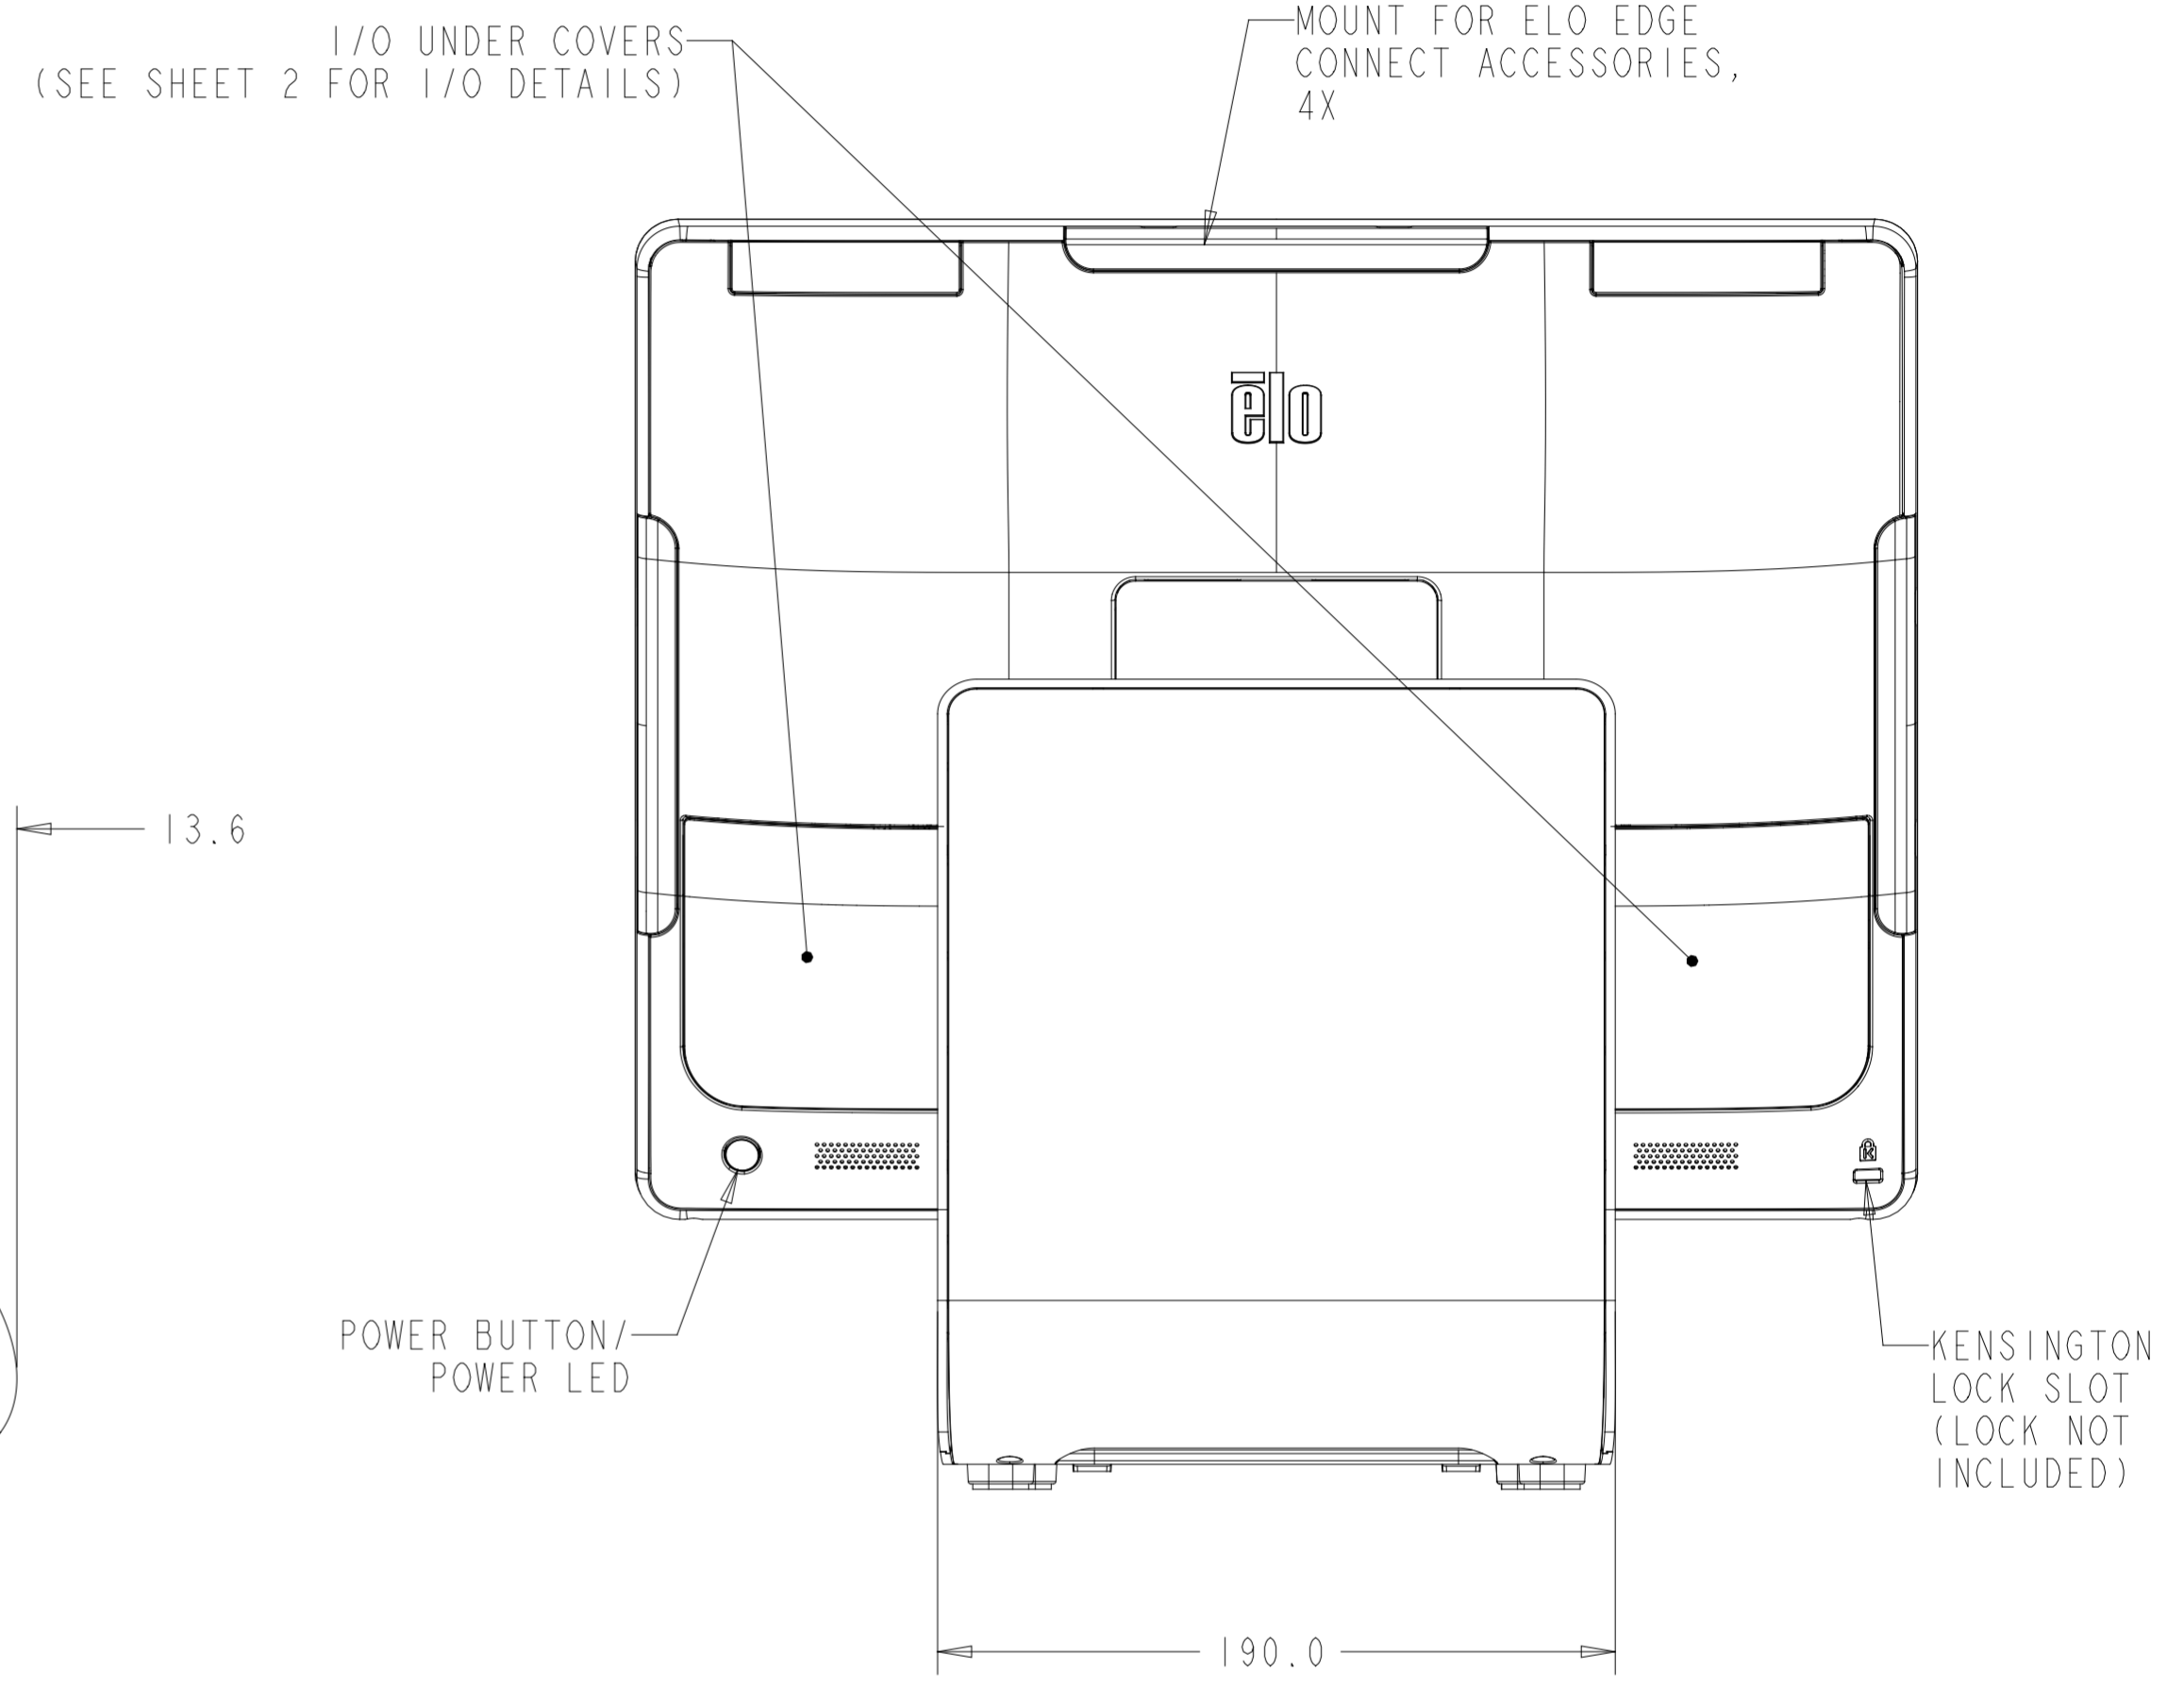

15" (16:9) NO STAND

I/O FOR ALL MODELS WITHOUT STAND

15" (16:9) WITH STAND

I/O FOR ALL MODELS WITH STAND

15" (4:3) WITH STAND
 SEE SHEET 4 FOR CUSTOMER-FACING DISPLAY MOUNTING

15" (16:9) / 15" (4:3)
WITH REAR-FACING DISPLAY MOUNT

CFD REAR COVER
(INCLUDED WITH STAND MODELS)
75mm X 75mm VESA

17" (4:3) WITH STAND
 SEE SHEET 8 FOR CUSTOMER-FACING DISPLAY MOUNTING

I/O UNDER COVERS
 (SEE SHEET 2 FOR I/O DETAILS)

MOUNT FOR ELO
 EDGE CONNECT
 ACCESSORIES
 4X

22" NO STAND

22" WITH STAND

17"/22" WITH REAR-FACING DISPLAY MOUNT

CFD REAR COVER
(INCLUDED WITH STAND MODELS)
75mm X 75mm VESA