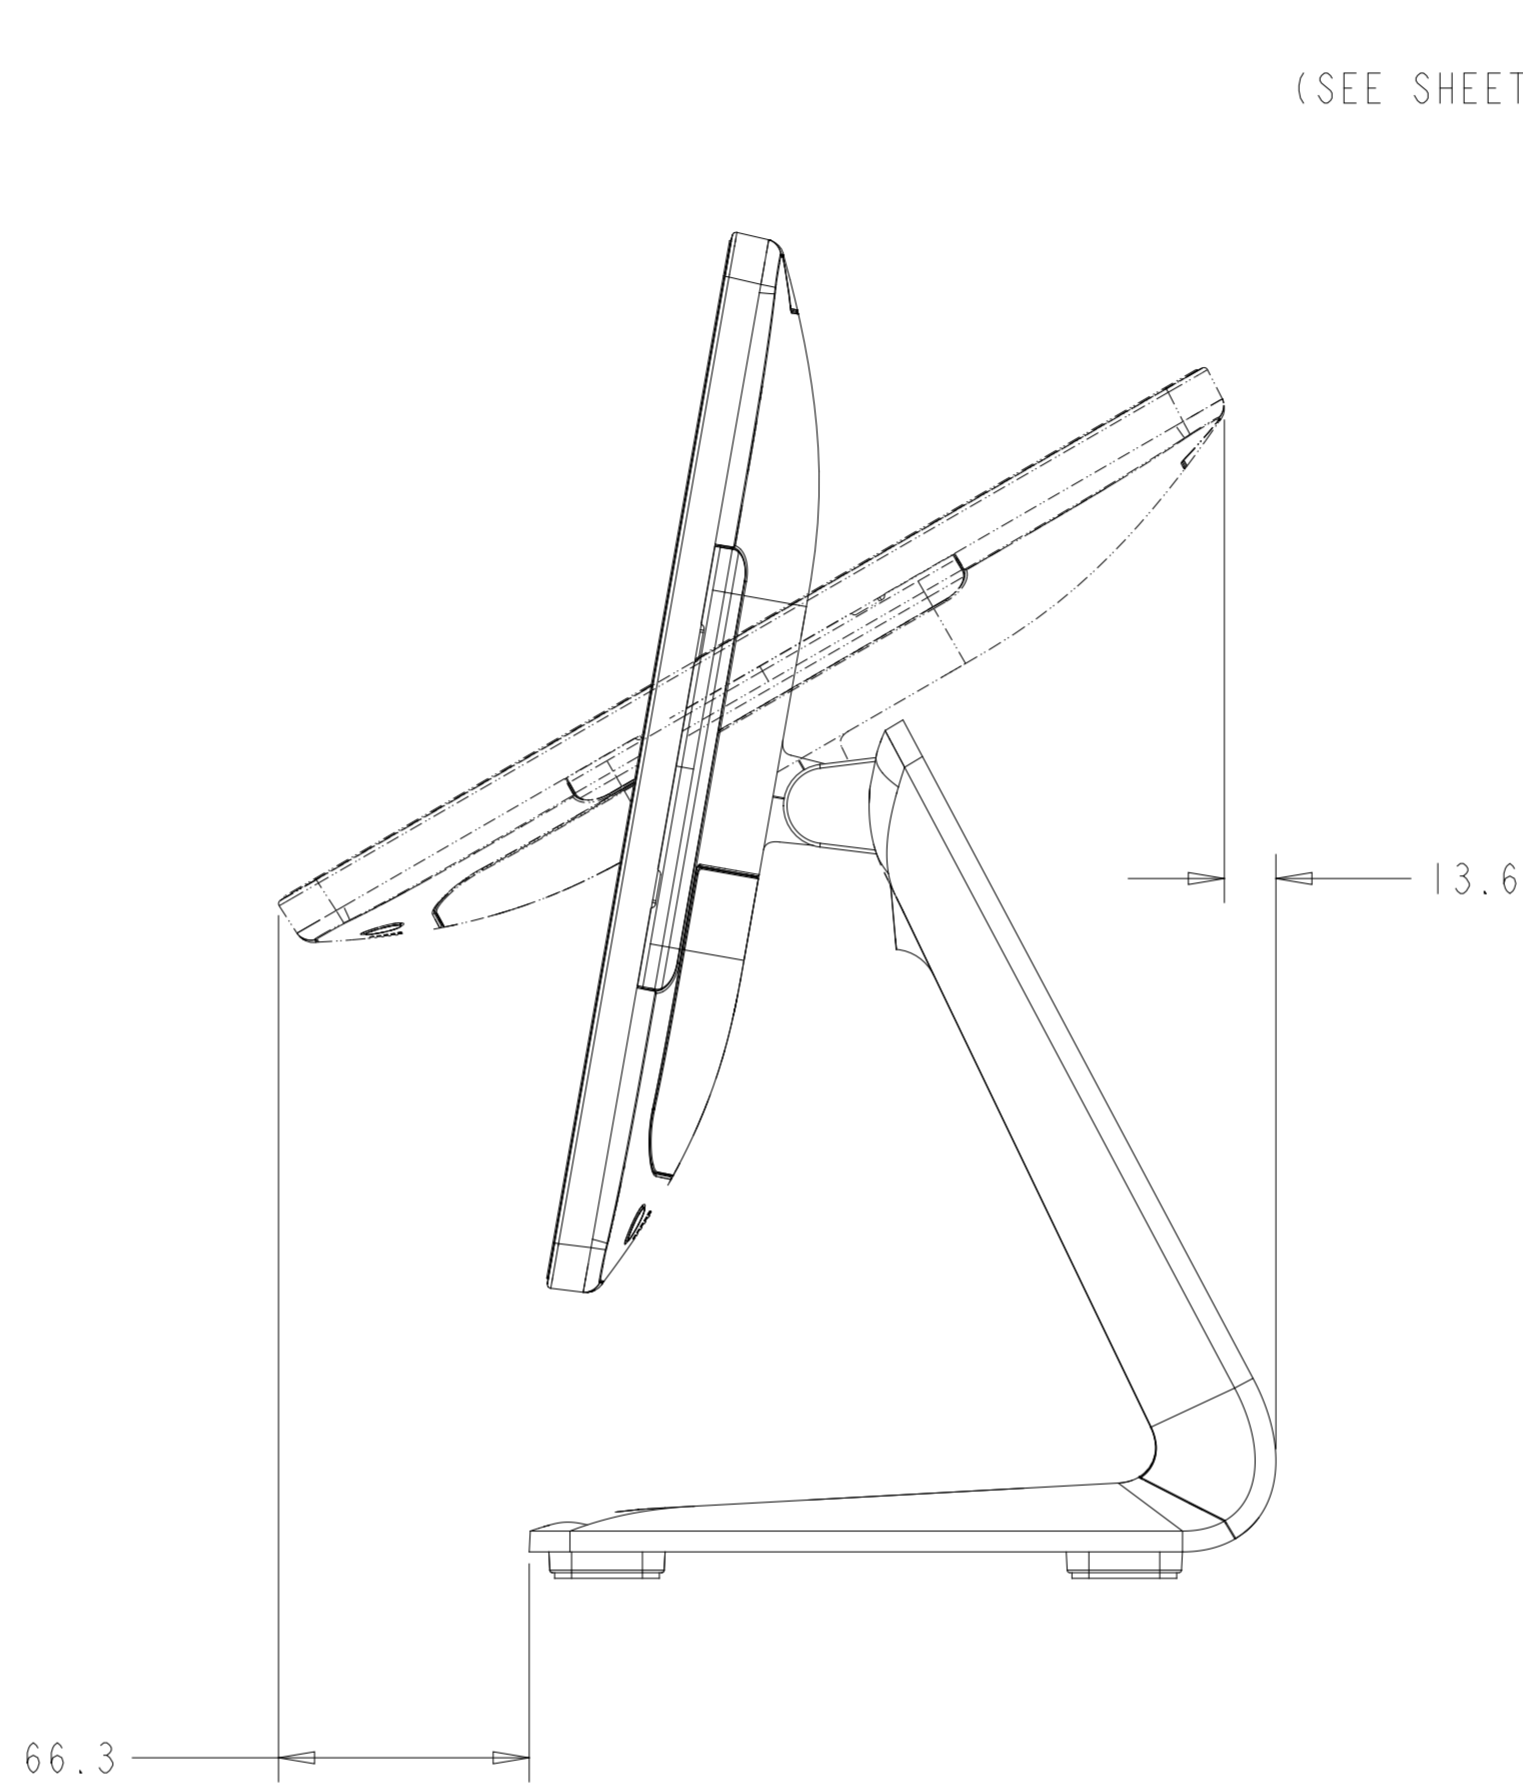

15" (16:9) NO STAND

I/O FOR ALL MODELS WITHOUT STAND

15" (16:9) WITH STAND

I/O FOR ALL MODELS WITH STAND

15" (4:3) WITH STAND
 SEE SHEET 4 FOR CUSTOMER-FACING DISPLAY MOUNTING

15" (16:9) / 15" (4:3)
WITH REAR-FACING DISPLAY MOUNT

CFD REAR COVER
(INCLUDED WITH STAND MODELS)
75mm X 75mm VESA

17" (4:3) WITH STAND
 SEE SHEET 8 FOR CUSTOMER-FACING DISPLAY MOUNTING

I/O UNDER COVERS
 (SEE SHEET 2 FOR I/O DETAILS)

MOUNT FOR ELO
 EDGE CONNECT
 ACCESSORIES
 4X

22" NO STAND

22" WITH STAND

17"/22" WITH REAR-FACING DISPLAY MOUNT

CFD REAR COVER
(INCLUDED WITH STAND MODELS)
75mm X 75mm VESA