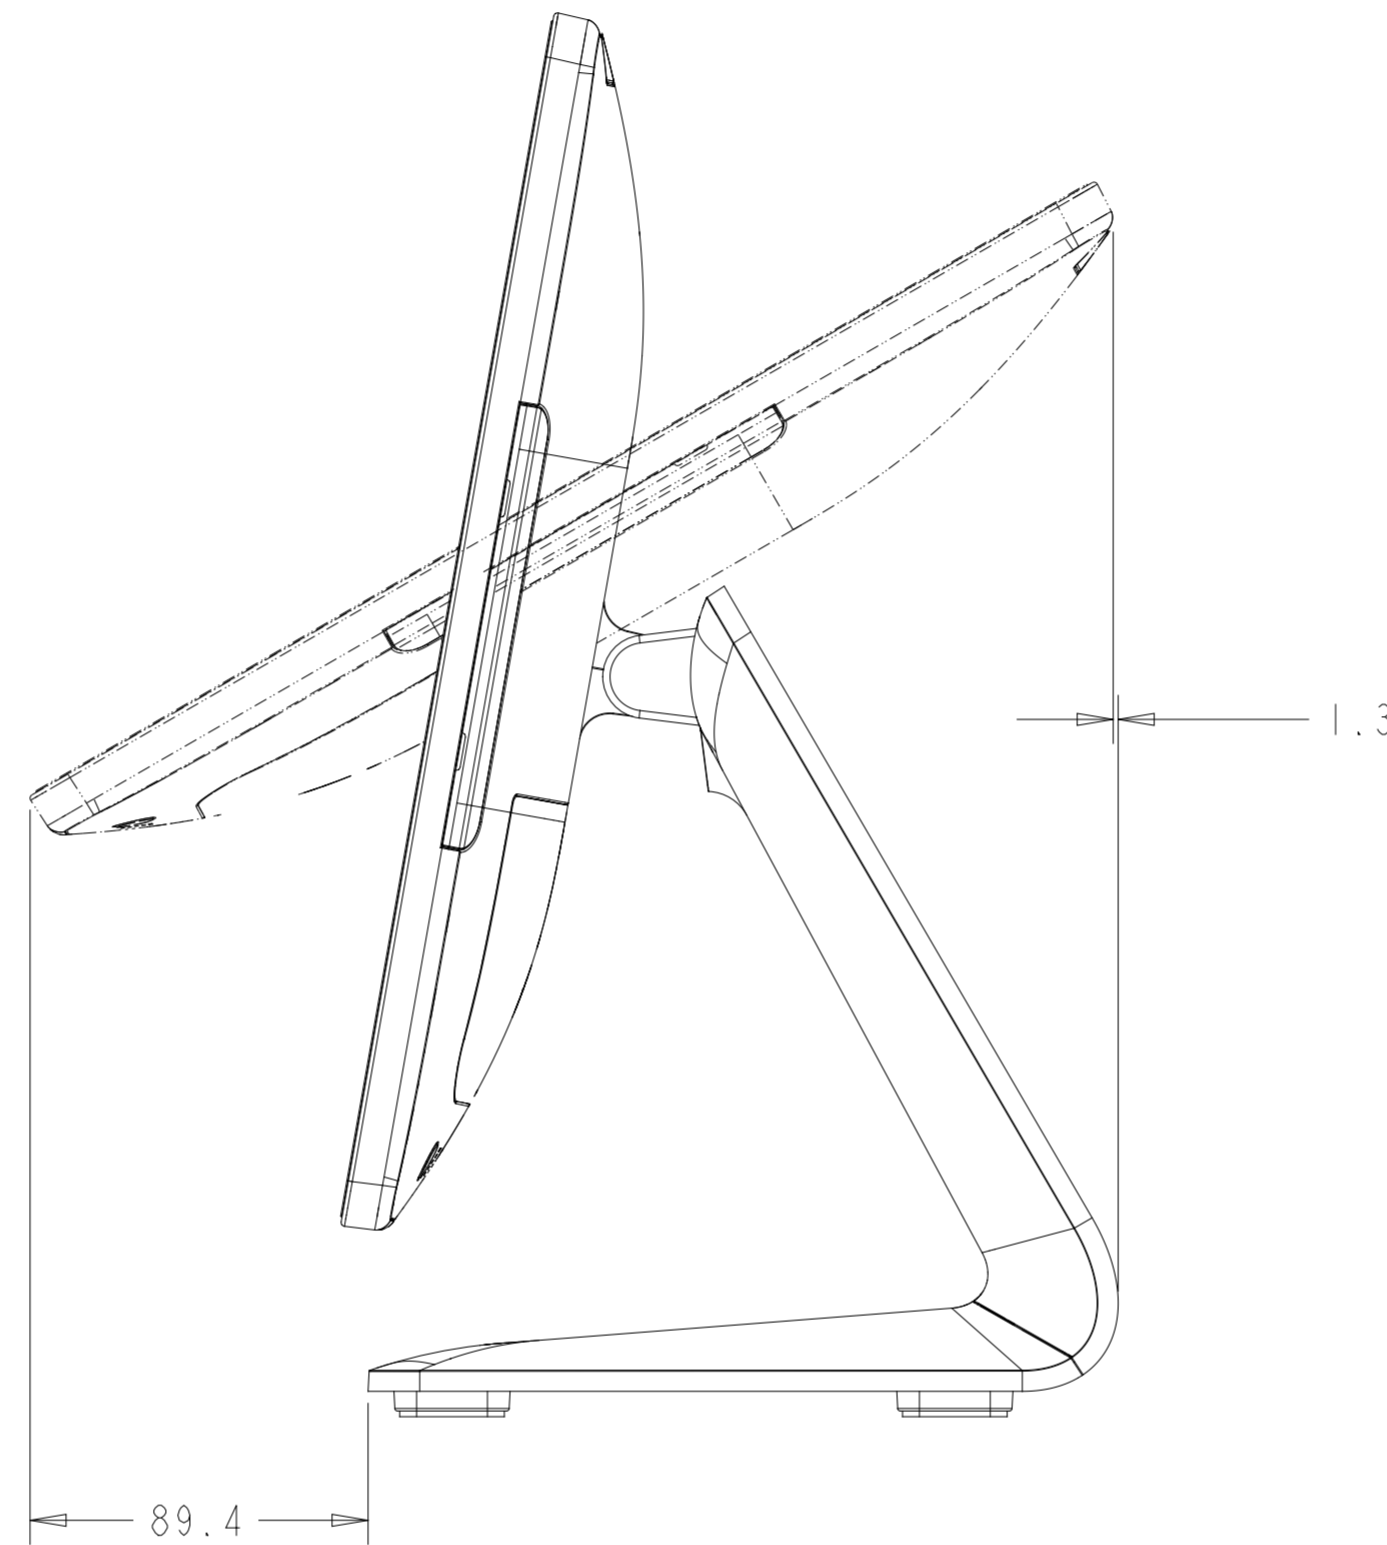

15" (16:9) NO STAND

I/O FOR ALL MODELS WITHOUT STAND

15" (16:9) WITH STAND

I/O FOR ALL MODELS WITH STAND

15" (4:3) WITH STAND
 SEE SHEET 4 FOR CUSTOMER-FACING DISPLAY MOUNTING

15" (16:9) / 15" (4:3)
WITH REAR-FACING DISPLAY MOUNT

CFD REAR COVER
(INCLUDED WITH STAND MODELS)
75mm X 75mm VESA

17" (4:3) WITH STAND
 SEE SHEET 8 FOR CUSTOMER-FACING DISPLAY MOUNTING

I/O UNDER COVERS
 (SEE SHEET 2 FOR I/O DETAILS)

MOUNT FOR ELO
 EDGE CONNECT
 ACCESSORIES
 4X

22" NO STAND

22" WITH STAND

17"/22" WITH REAR-FACING DISPLAY MOUNT

CFD REAR COVER
(INCLUDED WITH STAND MODELS)
75mm X 75mm VESA