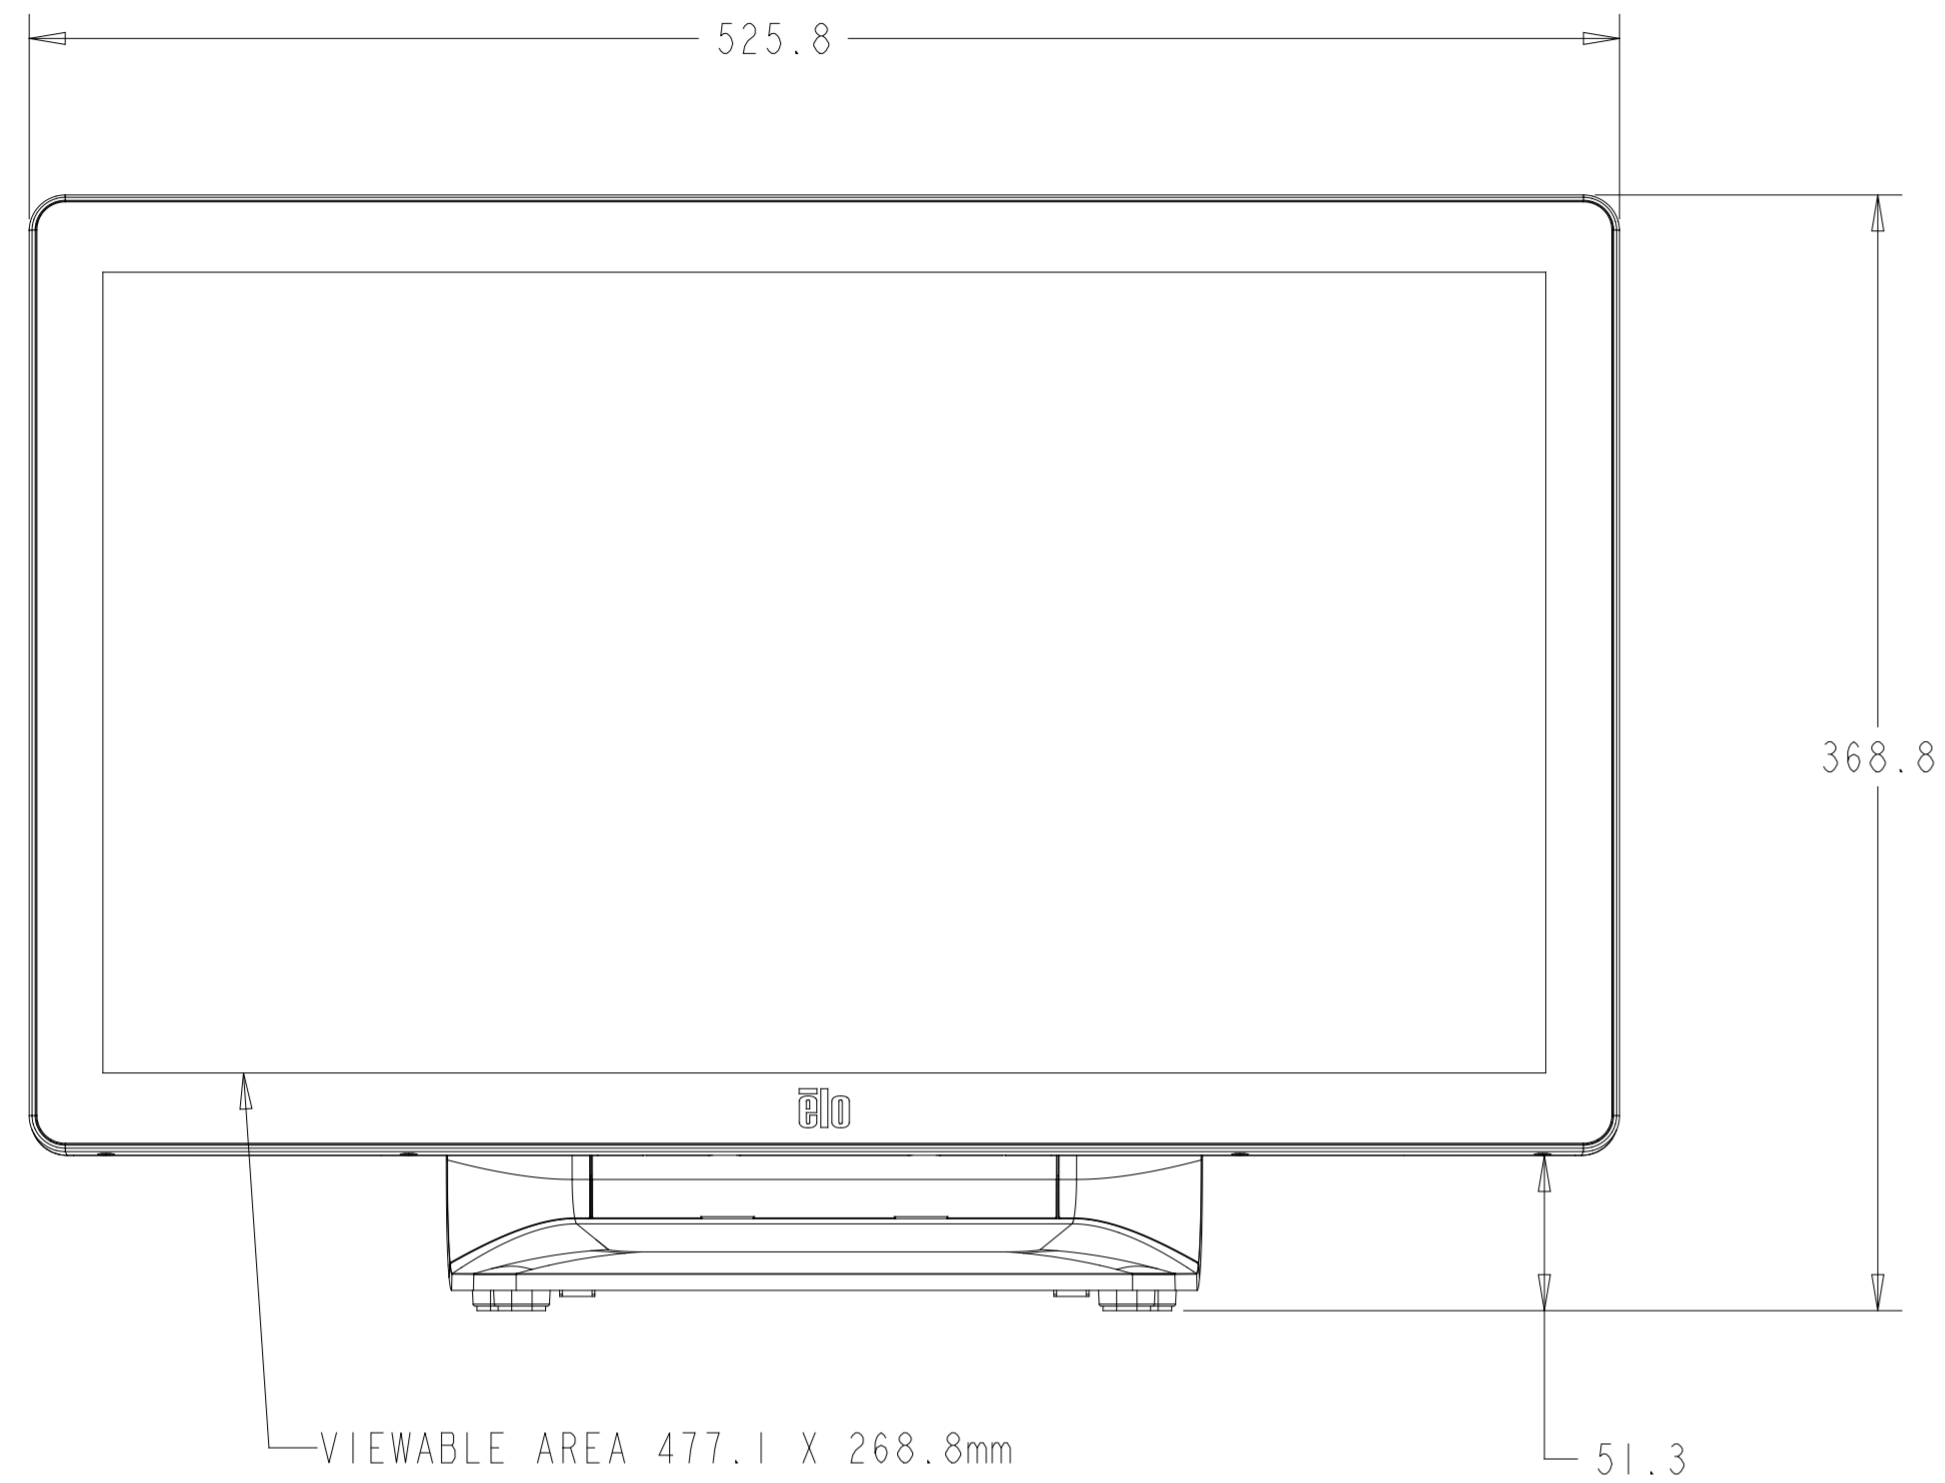

15" (16:9) NO STAND

I/O FOR ALL MODELS WITHOUT STAND

15" (16:9) WITH STAND

I/O FOR ALL MODELS WITH STAND

15" (4:3) WITH STAND
 SEE SHEET 4 FOR CUSTOMER-FACING DISPLAY MOUNTING

15" (16:9) / 15" (4:3)
WITH REAR-FACING DISPLAY MOUNT

CFD REAR COVER
(INCLUDED WITH STAND MODELS)
75mm X 75mm VESA

17" (4:3) WITH STAND
 SEE SHEET 8 FOR CUSTOMER-FACING DISPLAY MOUNTING

I/O UNDER COVERS
 (SEE SHEET 2 FOR I/O DETAILS)

MOUNT FOR ELO
 EDGE CONNECT
 ACCESSORIES
 4X

22" NO STAND

22" WITH STAND

17"/22" WITH REAR-FACING DISPLAY MOUNT

CFD REAR COVER
(INCLUDED WITH STAND MODELS)
75mm X 75mm VESA