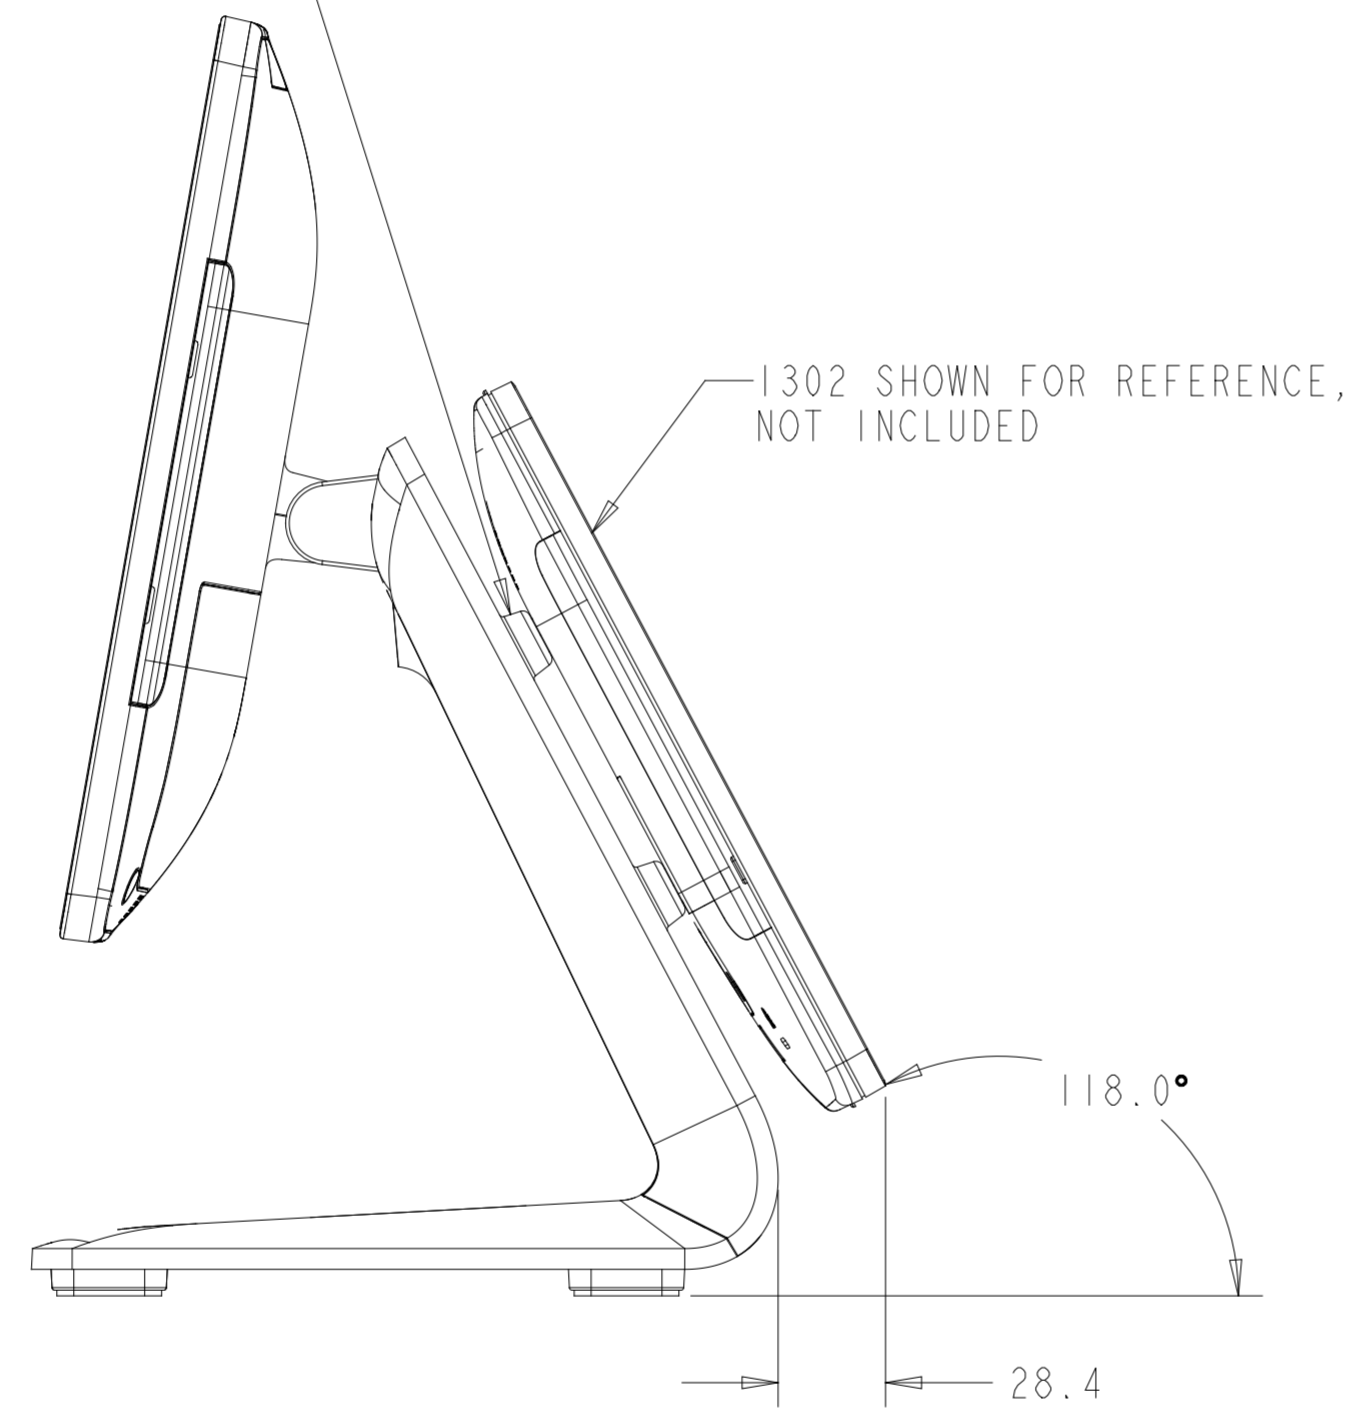

15" (16:9) NO STAND

I/O FOR ALL MODELS WITHOUT STAND

15" (16:9) WITH STAND

I/O FOR ALL MODELS WITH STAND

15" (4:3) WITH STAND
 SEE SHEET 4 FOR CUSTOMER-FACING DISPLAY MOUNTING

15" (16:9) / 15" (4:3)
WITH REAR-FACING DISPLAY MOUNT

CFD REAR COVER
(INCLUDED WITH STAND MODELS)
75mm X 75mm VESA

17" (4:3) WITH STAND
 SEE SHEET 8 FOR CUSTOMER-FACING DISPLAY MOUNTING

I/O UNDER COVERS
 (SEE SHEET 2 FOR I/O DETAILS)

MOUNT FOR ELO
 EDGE CONNECT
 ACCESSORIES
 4X

22" NO STAND

22" WITH STAND

17"/22" WITH REAR-FACING DISPLAY MOUNT

CFD REAR COVER
(INCLUDED WITH STAND MODELS)
75mm X 75mm VESA