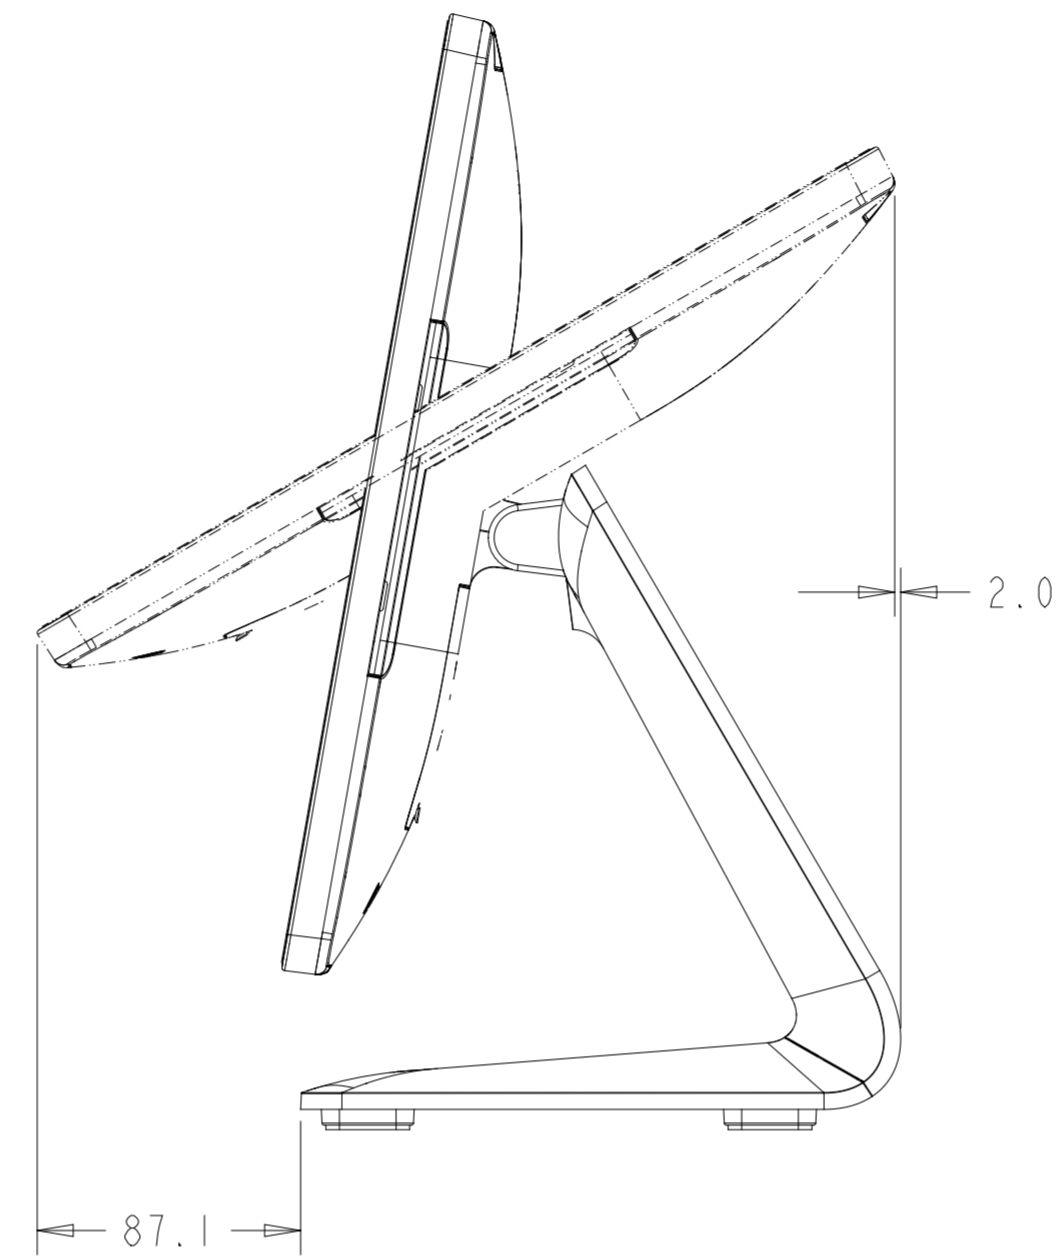

15" (16:9) NO STAND

I/O FOR ALL MODELS WITHOUT STAND

15" (16:9) WITH STAND

I/O FOR ALL MODELS WITH STAND

15" (4:3) WITH STAND
 SEE SHEET 4 FOR CUSTOMER-FACING DISPLAY MOUNTING

15" (16:9) / 15" (4:3)
WITH REAR-FACING DISPLAY MOUNT

CFD REAR COVER
(INCLUDED WITH STAND MODELS)
75mm X 75mm VESA

17" (4:3) WITH STAND
 SEE SHEET 8 FOR CUSTOMER-FACING DISPLAY MOUNTING

I/O UNDER COVERS
 (SEE SHEET 2 FOR I/O DETAILS)

MOUNT FOR ELO
 EDGE CONNECT
 ACCESSORIES
 4X

22" NO STAND

22" WITH STAND

17"/22" WITH REAR-FACING DISPLAY MOUNT

CFD REAR COVER
(INCLUDED WITH STAND MODELS)
75mm X 75mm VESA