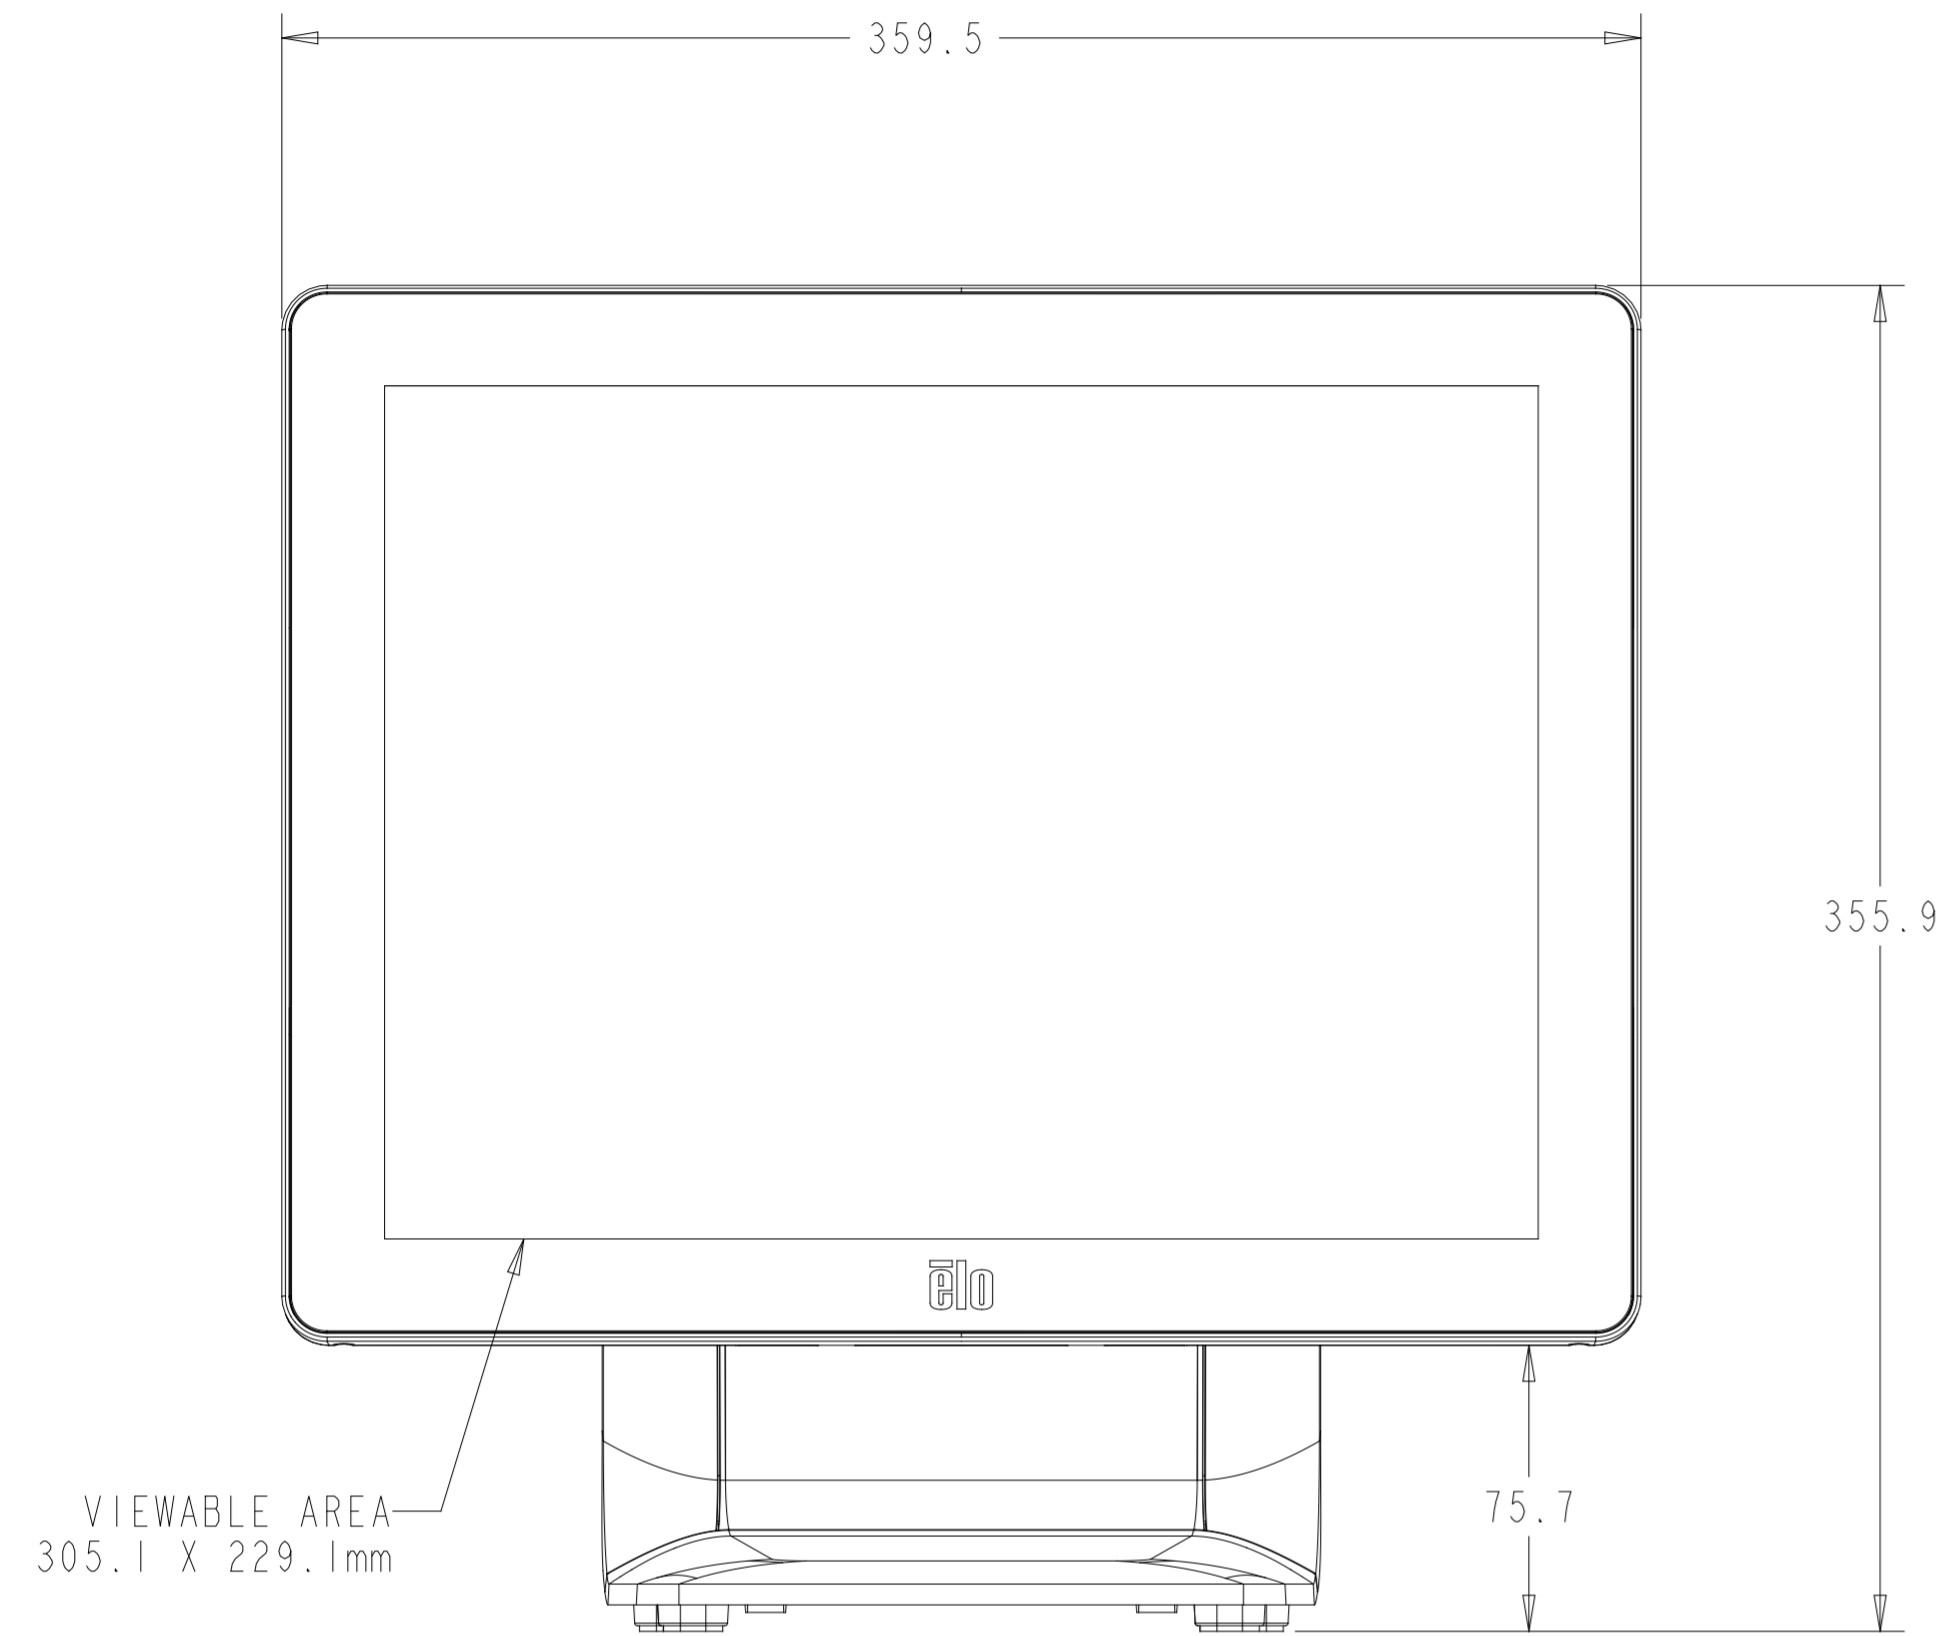

15" (16:9) NO STAND

I/O FOR ALL MODELS WITHOUT STAND

15" (16:9) WITH STAND

I/O FOR ALL MODELS WITH STAND

15" (4:3) WITH STAND
 SEE SHEET 4 FOR CUSTOMER-FACING DISPLAY MOUNTING

15" (16:9) / 15" (4:3)
WITH REAR-FACING DISPLAY MOUNT

CFD REAR COVER
(INCLUDED WITH STAND MODELS)
75mm X 75mm VESA

17" (4:3) WITH STAND
 SEE SHEET 8 FOR CUSTOMER-FACING DISPLAY MOUNTING

I/O UNDER COVERS
 (SEE SHEET 2 FOR I/O DETAILS)

MOUNT FOR ELO
 EDGE CONNECT
 ACCESSORIES
 4X

22" NO STAND

22" WITH STAND

17"/22" WITH REAR-FACING DISPLAY MOUNT

CFD REAR COVER
(INCLUDED WITH STAND MODELS)
75mm X 75mm VESA