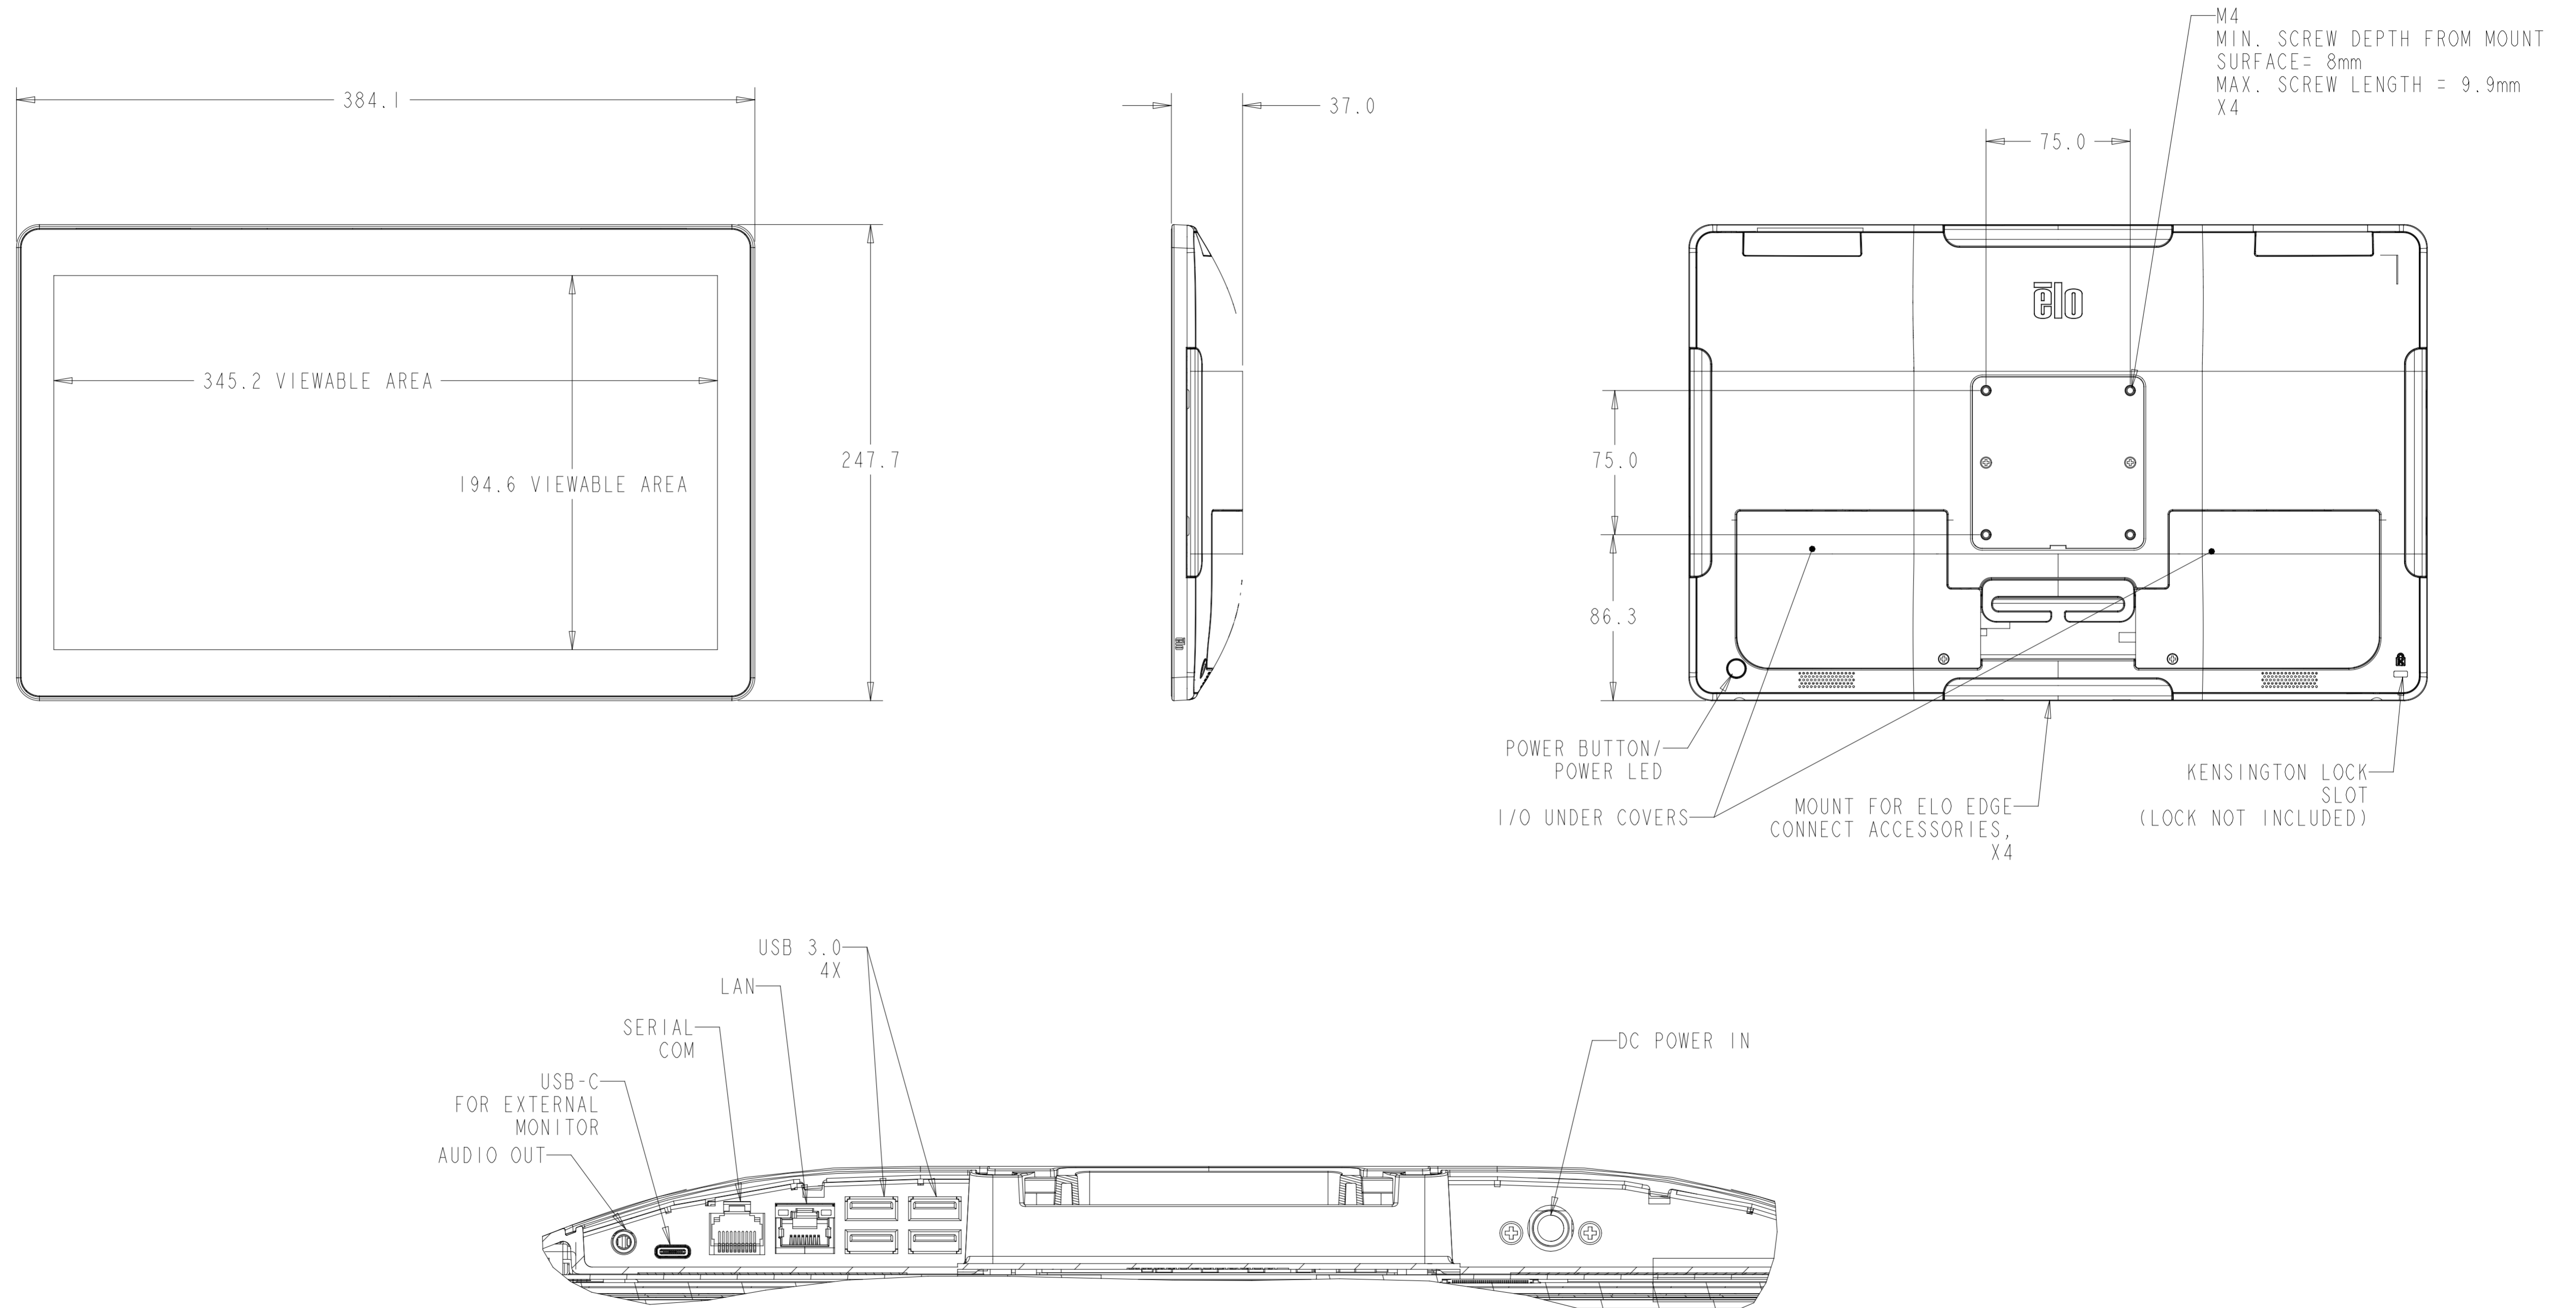

15" (16:9) NO STAND

I/O FOR ALL MODELS WITHOUT STAND

15" (16:9) WITH STAND

I/O FOR ALL MODELS WITH STAND

15" (4:3) WITH STAND
 SEE SHEET 4 FOR CUSTOMER-FACING DISPLAY MOUNTING

15" (16:9) / 15" (4:3)
WITH REAR-FACING DISPLAY MOUNT

CFD REAR COVER
(INCLUDED WITH STAND MODELS)
75mm X 75mm VESA

17" (4:3) WITH STAND
 SEE SHEET 8 FOR CUSTOMER-FACING DISPLAY MOUNTING

I/O UNDER COVERS
 (SEE SHEET 2 FOR I/O DETAILS)

MOUNT FOR ELO
 EDGE CONNECT
 ACCESSORIES
 4X

22" NO STAND

22" WITH STAND

17"/22" WITH REAR-FACING DISPLAY MOUNT

CFD REAR COVER
(INCLUDED WITH STAND MODELS)
75mm X 75mm VESA