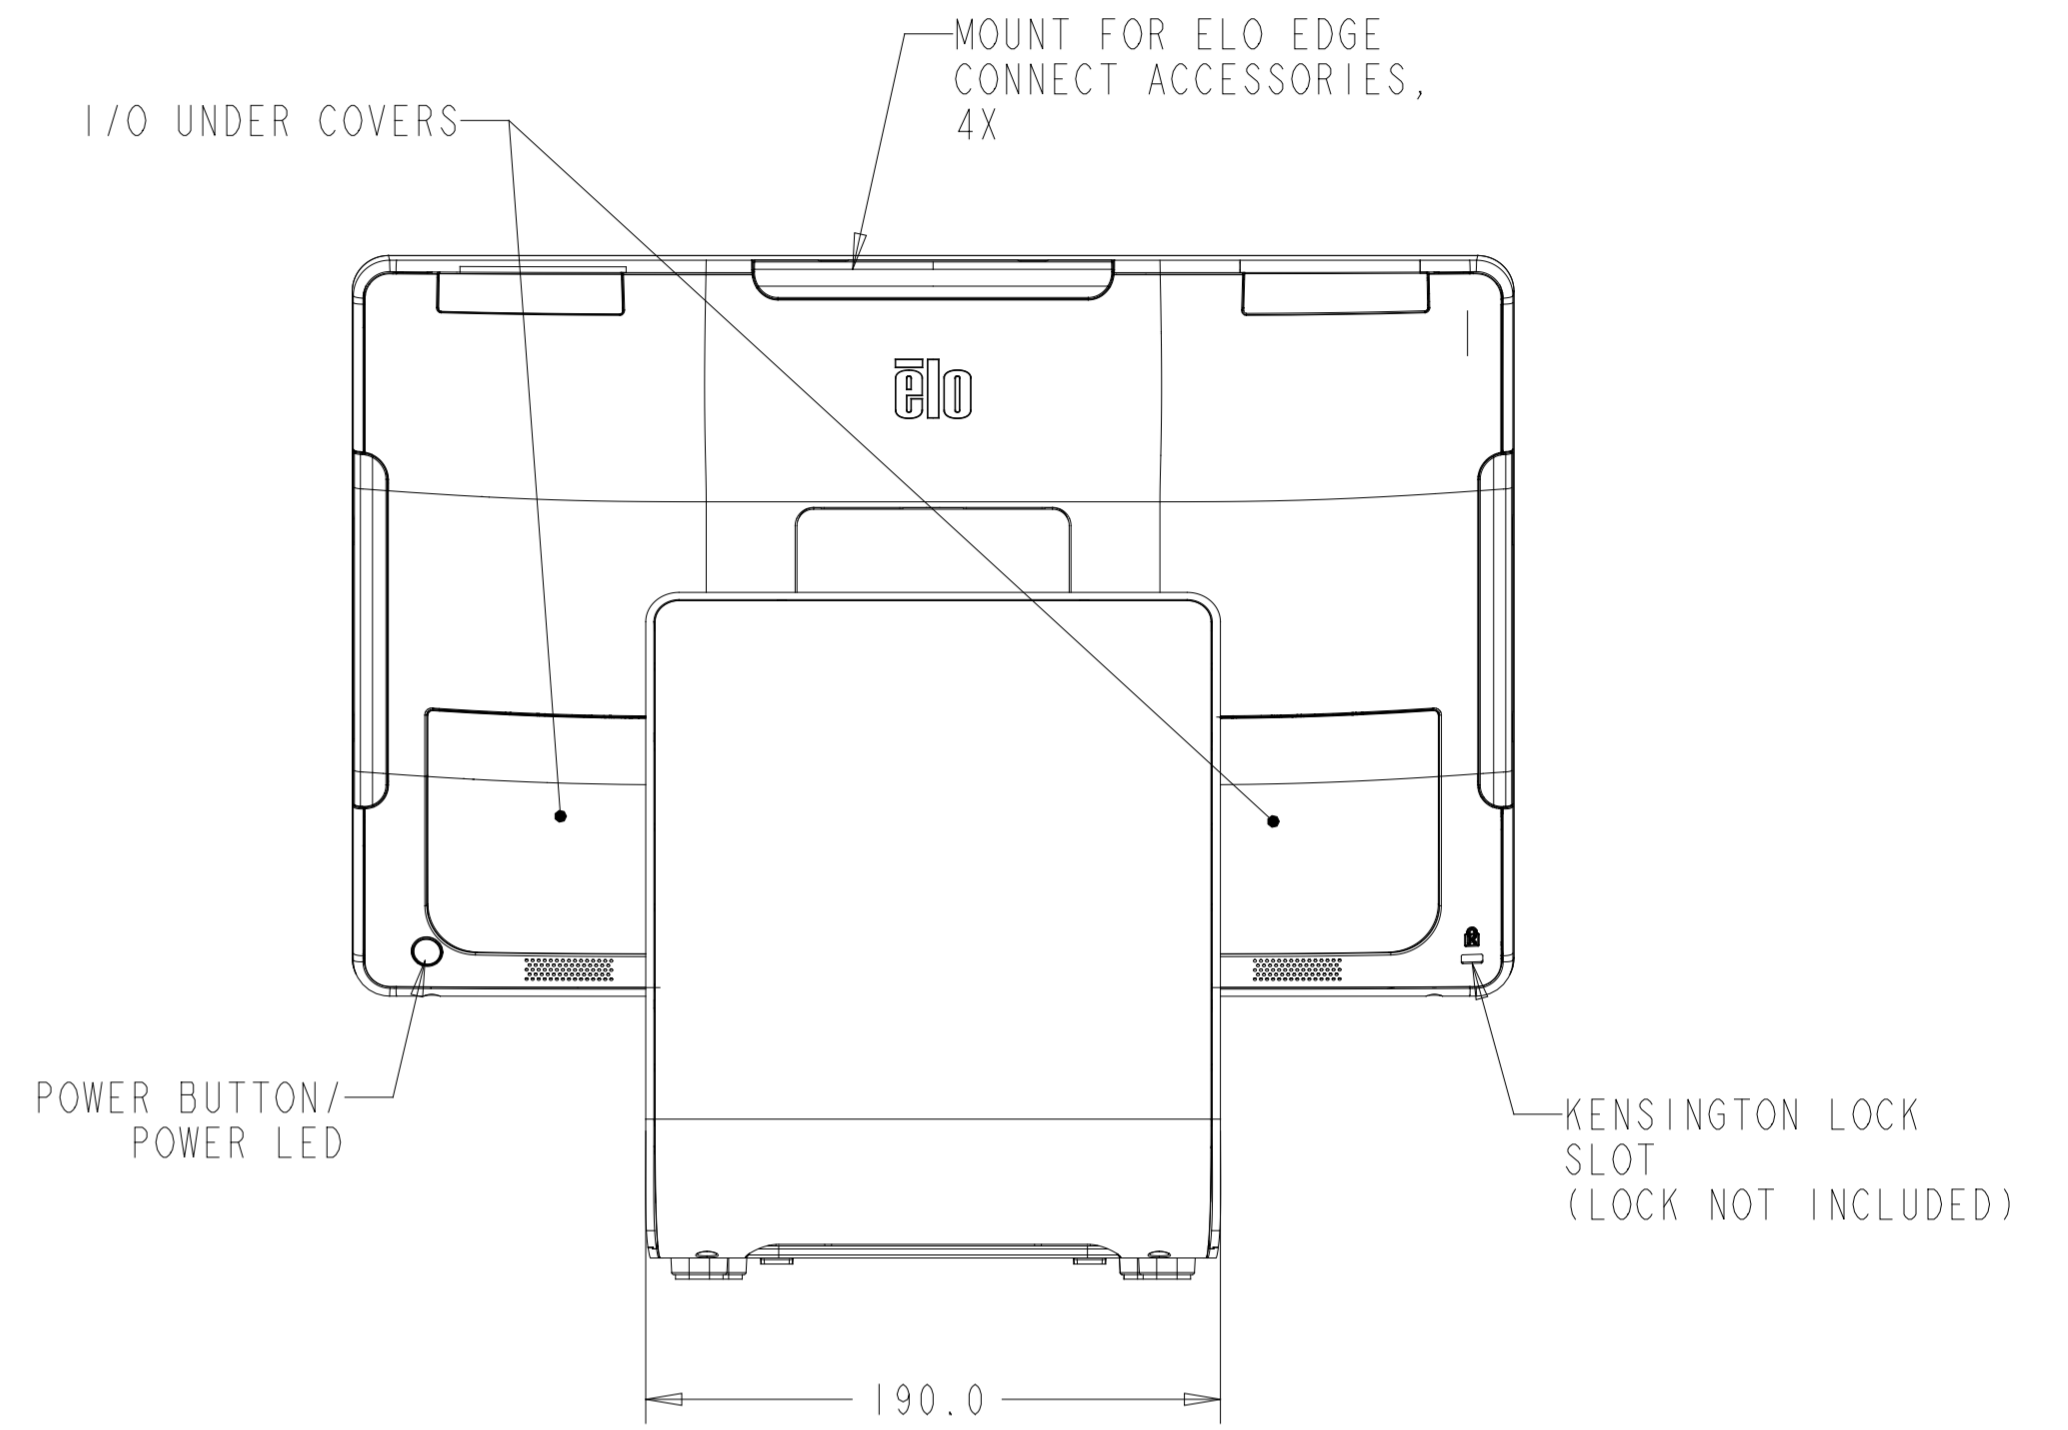

15" (16:9) NO STAND

I/O FOR ALL MODELS WITHOUT STAND

15" (16:9) WITH STAND

I/O FOR ALL MODELS WITH STAND

15" (4:3) WITH STAND
 SEE SHEET 4 FOR CUSTOMER-FACING DISPLAY MOUNTING

15" (16:9) / 15" (4:3)
WITH REAR-FACING DISPLAY MOUNT

CFD REAR COVER
(INCLUDED WITH STAND MODELS)
75mm X 75mm VESA

17" (4:3) WITH STAND
 SEE SHEET 8 FOR CUSTOMER-FACING DISPLAY MOUNTING

I/O UNDER COVERS
 (SEE SHEET 2 FOR I/O DETAILS)

MOUNT FOR ELO
 EDGE CONNECT
 ACCESSORIES
 4X

22" NO STAND

22" WITH STAND

17"/22" WITH REAR-FACING DISPLAY MOUNT

CFD REAR COVER
(INCLUDED WITH STAND MODELS)
75mm X 75mm VESA