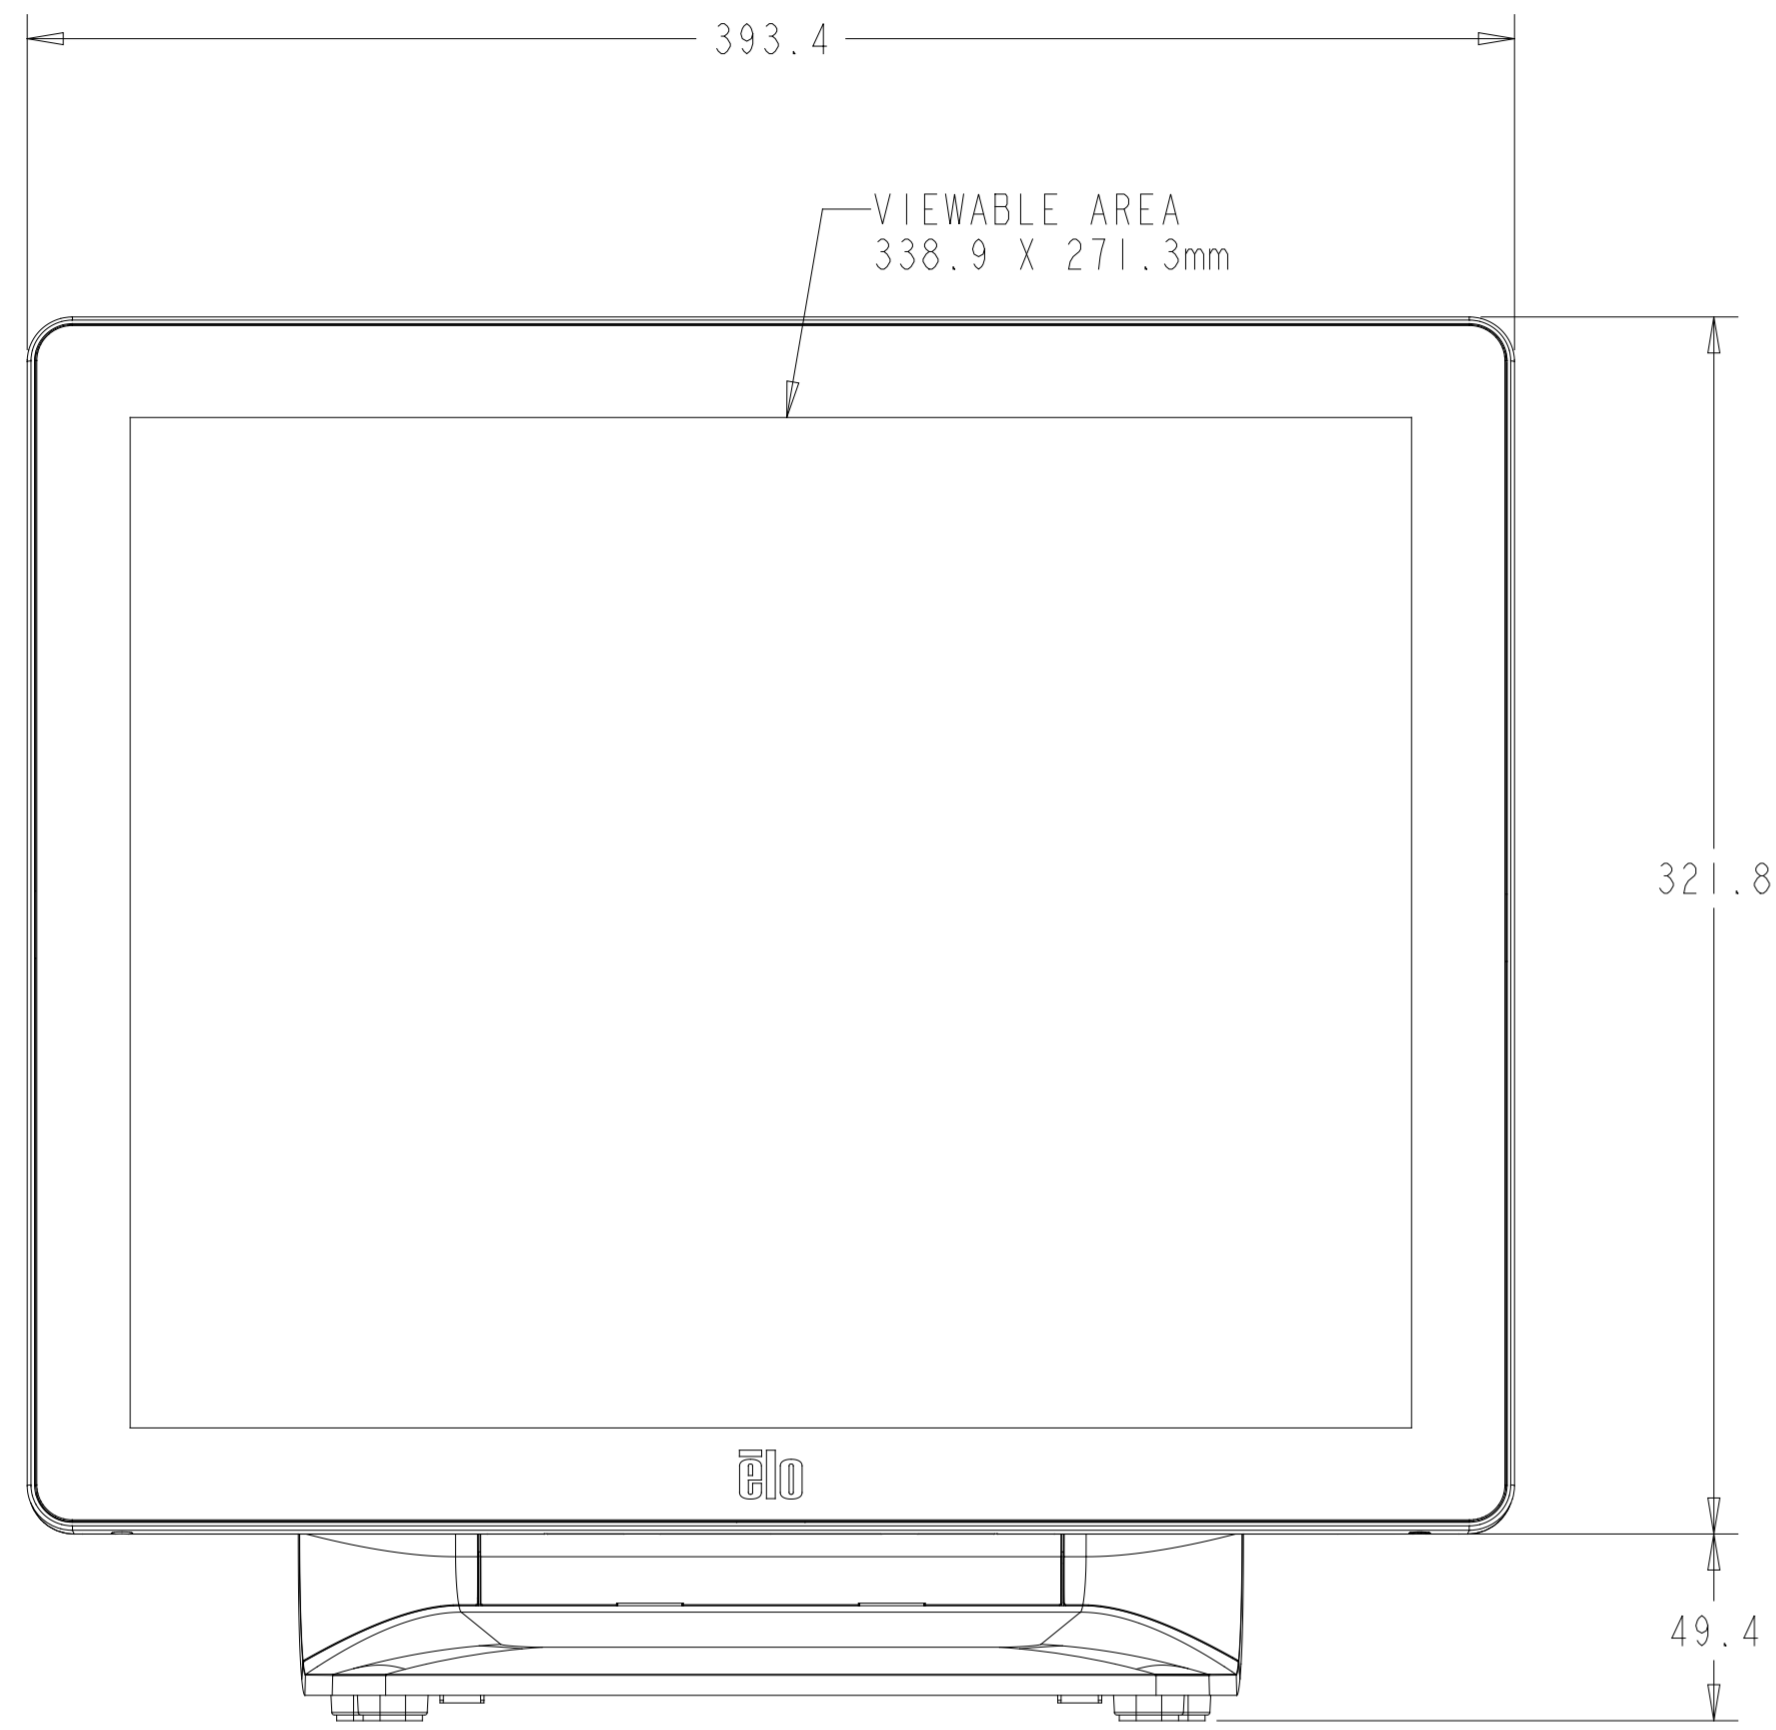

15" (16:9) NO STAND

I/O FOR ALL MODELS WITHOUT STAND

15" (16:9) WITH STAND

I/O FOR ALL MODELS WITH STAND

15" (4:3) WITH STAND
 SEE SHEET 4 FOR CUSTOMER-FACING DISPLAY MOUNTING

15" (16:9) / 15" (4:3)
WITH REAR-FACING DISPLAY MOUNT

CFD REAR COVER
(INCLUDED WITH STAND MODELS)
75mm X 75mm VESA

17" (4:3) WITH STAND
 SEE SHEET 8 FOR CUSTOMER-FACING DISPLAY MOUNTING

I/O UNDER COVERS
 (SEE SHEET 2 FOR I/O DETAILS)

MOUNT FOR ELO
 EDGE CONNECT
 ACCESSORIES
 4X

22" NO STAND

22" WITH STAND

17"/22" WITH REAR-FACING DISPLAY MOUNT

CFD REAR COVER
(INCLUDED WITH STAND MODELS)
75mm X 75mm VESA