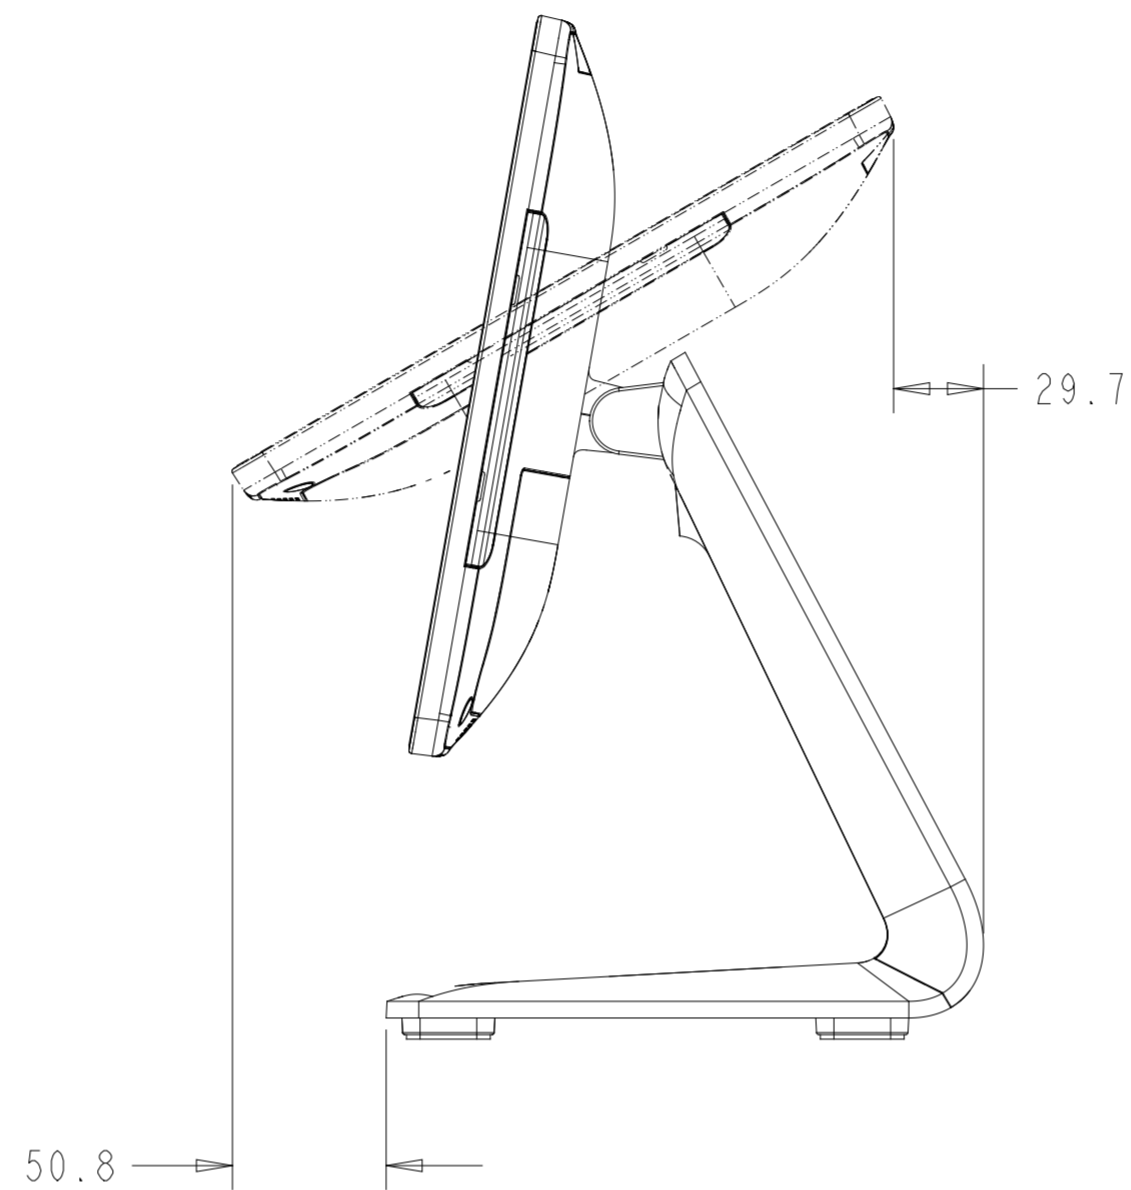

15" (16:9) NO STAND

I/O FOR ALL MODELS WITHOUT STAND

15" (16:9) WITH STAND

I/O FOR ALL MODELS WITH STAND

15" (4:3) WITH STAND
 SEE SHEET 4 FOR CUSTOMER-FACING DISPLAY MOUNTING

15" (16:9) / 15" (4:3)
WITH REAR-FACING DISPLAY MOUNT

CFD REAR COVER
(INCLUDED WITH STAND MODELS)
75mm X 75mm VESA

17" (4:3) WITH STAND
 SEE SHEET 8 FOR CUSTOMER-FACING DISPLAY MOUNTING

I/O UNDER COVERS
 (SEE SHEET 2 FOR I/O DETAILS)

MOUNT FOR ELO
 EDGE CONNECT
 ACCESSORIES
 4X

22" NO STAND

22" WITH STAND

17"/22" WITH REAR-FACING DISPLAY MOUNT

CFD REAR COVER
(INCLUDED WITH STAND MODELS)
75mm X 75mm VESA