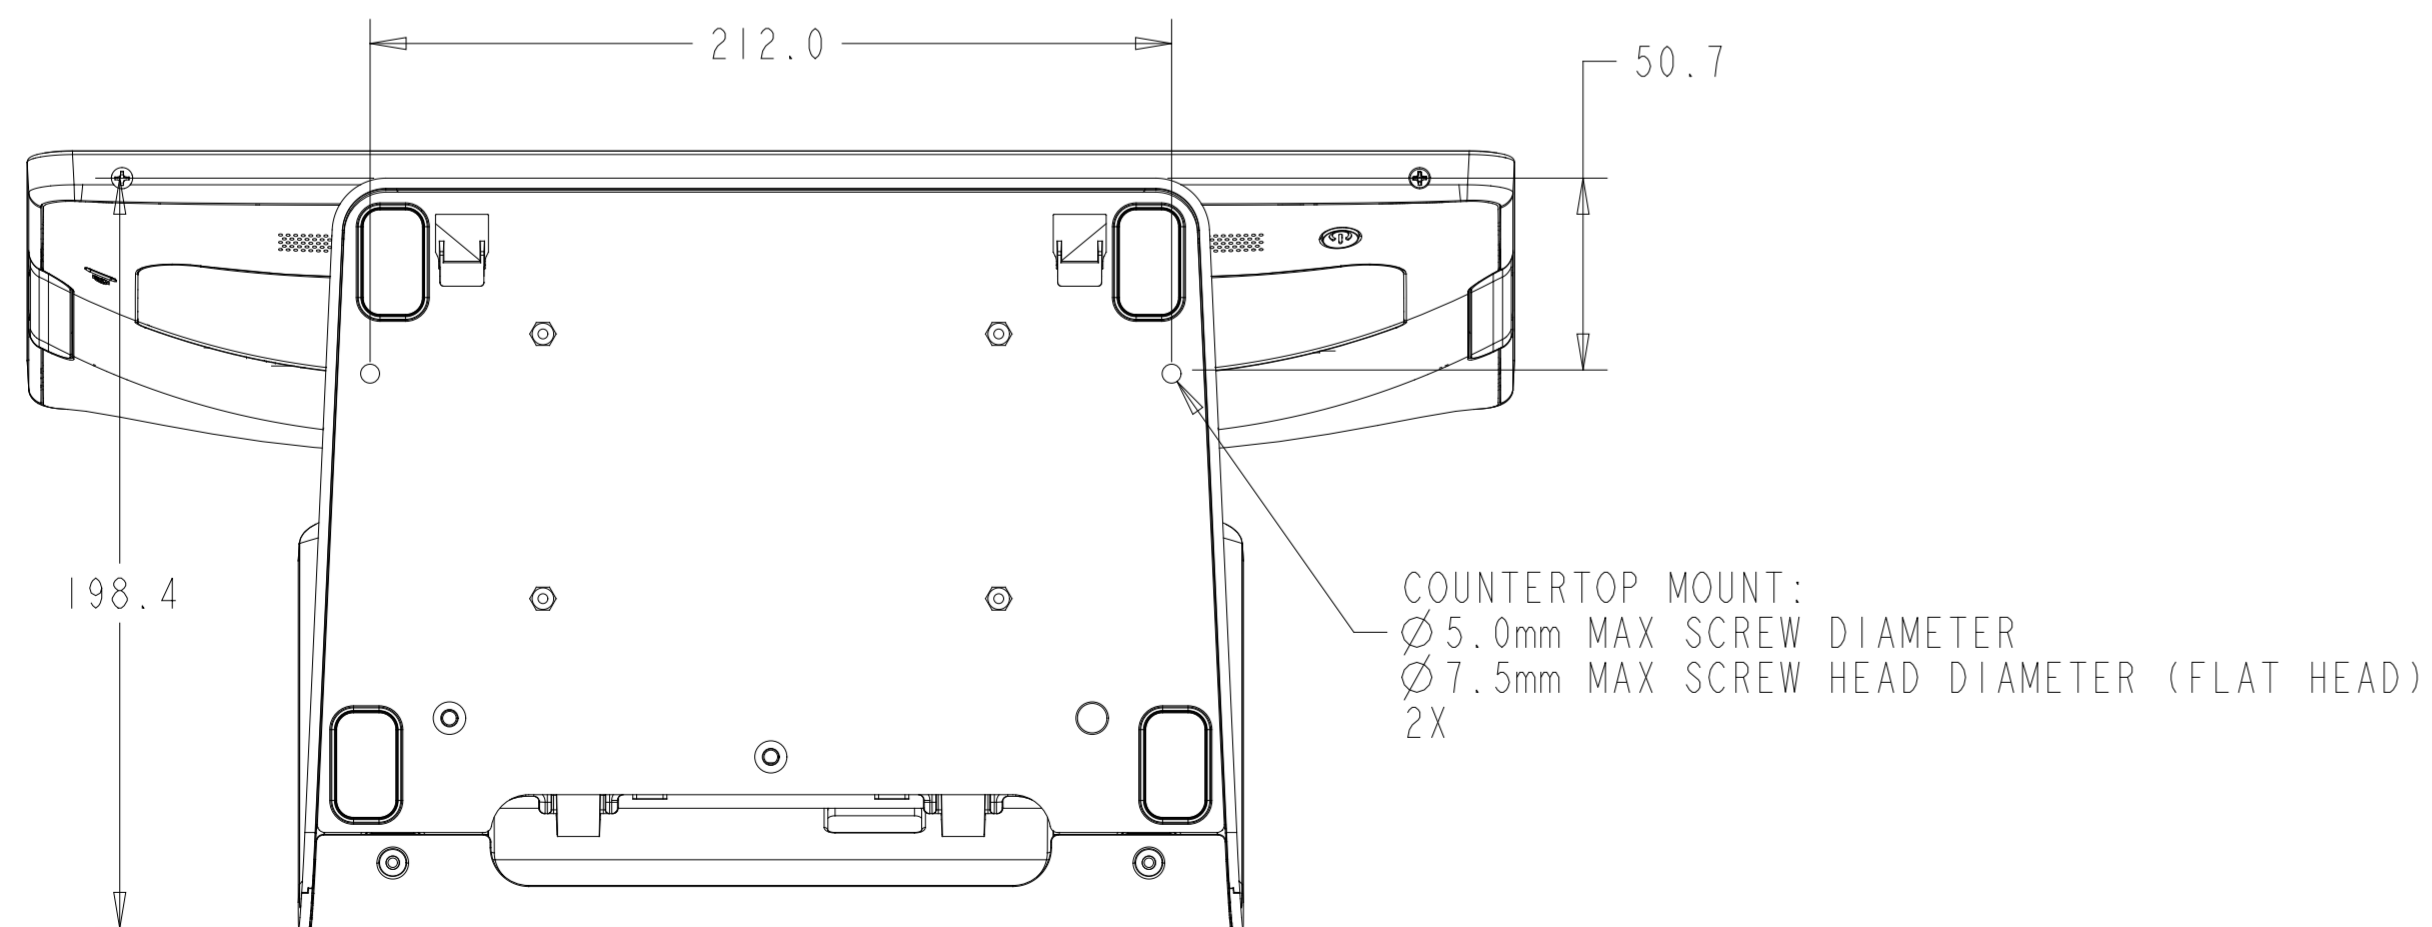

15" (16:9) NO STAND

I/O FOR ALL MODELS WITHOUT STAND

15" (16:9) WITH STAND

I/O FOR ALL MODELS WITH STAND

15" (4:3) WITH STAND
 SEE SHEET 4 FOR CUSTOMER-FACING DISPLAY MOUNTING

15" (16:9) / 15" (4:3)
WITH REAR-FACING DISPLAY MOUNT

CFD REAR COVER
(INCLUDED WITH STAND MODELS)
75mm X 75mm VESA

17" (4:3) WITH STAND
 SEE SHEET 8 FOR CUSTOMER-FACING DISPLAY MOUNTING

I/O UNDER COVERS
 (SEE SHEET 2 FOR I/O DETAILS)

MOUNT FOR ELO
 EDGE CONNECT
 ACCESSORIES
 4X

22" NO STAND

22" WITH STAND

17"/22" WITH REAR-FACING DISPLAY MOUNT

CFD REAR COVER
(INCLUDED WITH STAND MODELS)
75mm X 75mm VESA