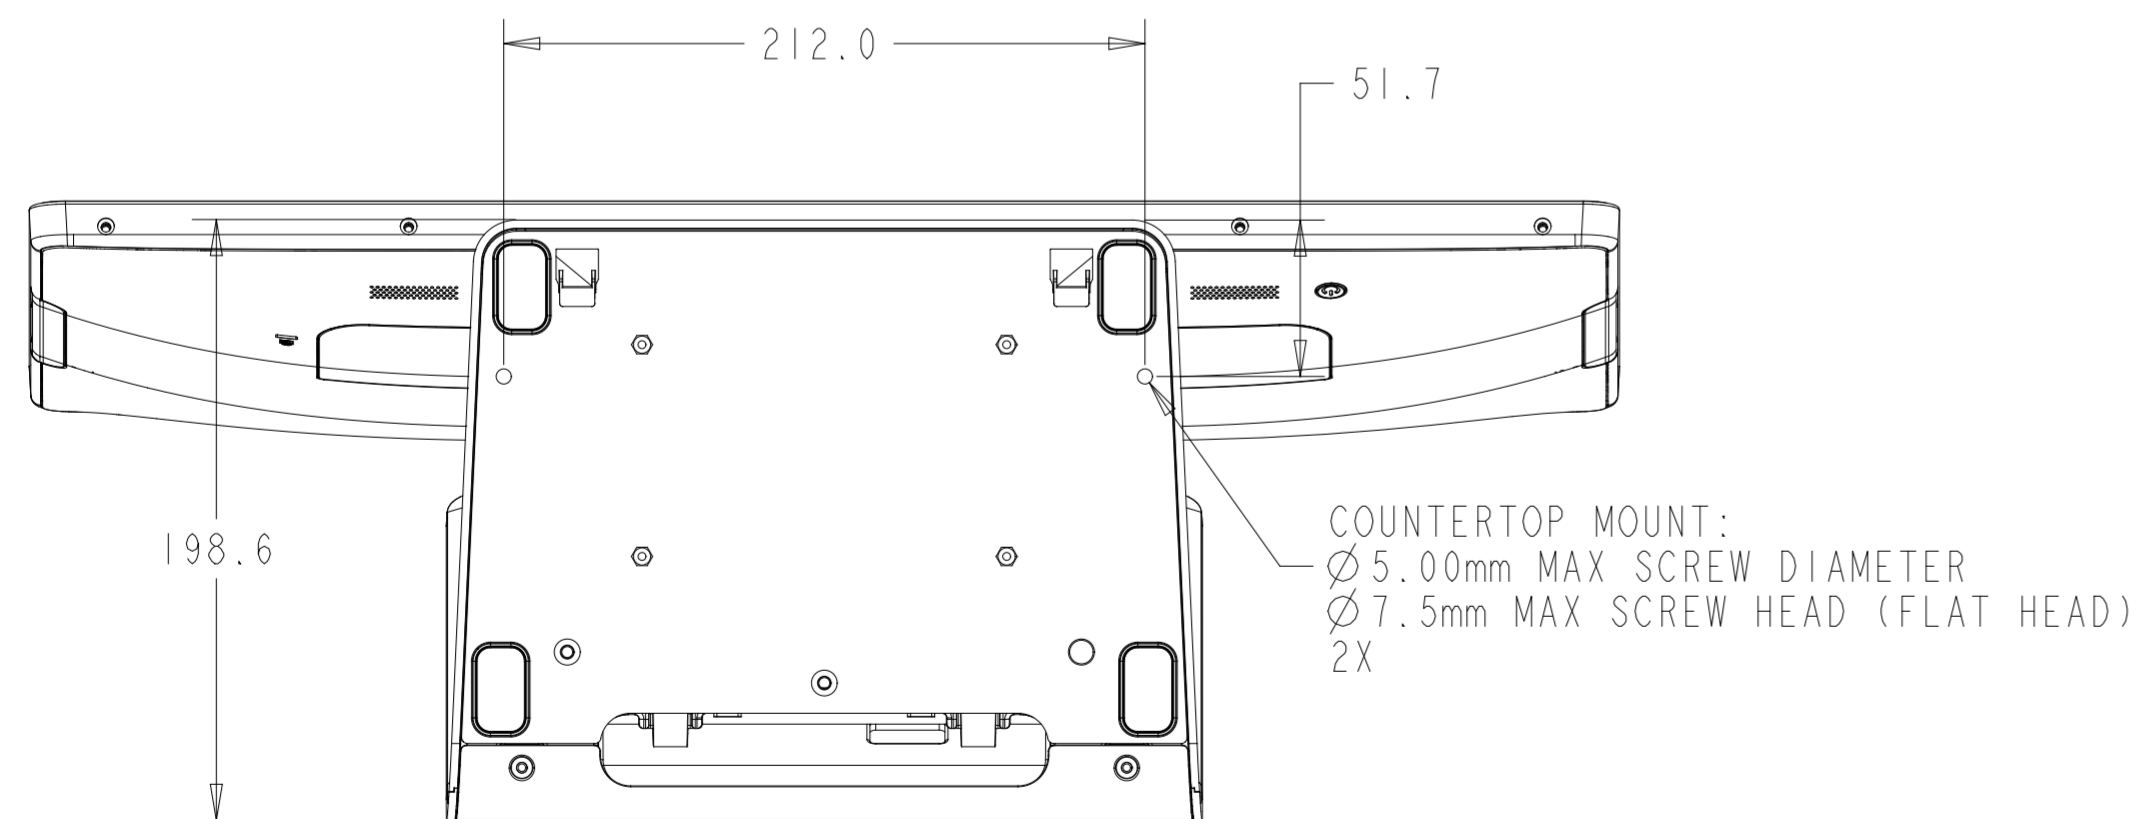

15" (16:9) NO STAND

I/O FOR ALL MODELS WITHOUT STAND

15" (16:9) WITH STAND

I/O FOR ALL MODELS WITH STAND

15" (4:3) WITH STAND
 SEE SHEET 4 FOR CUSTOMER-FACING DISPLAY MOUNTING

15" (16:9) / 15" (4:3)
WITH REAR-FACING DISPLAY MOUNT

CFD REAR COVER
(INCLUDED WITH STAND MODELS)
75mm X 75mm VESA

17" (4:3) WITH STAND
 SEE SHEET 8 FOR CUSTOMER-FACING DISPLAY MOUNTING

I/O UNDER COVERS
 (SEE SHEET 2 FOR I/O DETAILS)

MOUNT FOR ELO
 EDGE CONNECT
 ACCESSORIES
 4X

22" NO STAND

22" WITH STAND

17"/22" WITH REAR-FACING DISPLAY MOUNT

CFD REAR COVER
(INCLUDED WITH STAND MODELS)
75mm X 75mm VESA