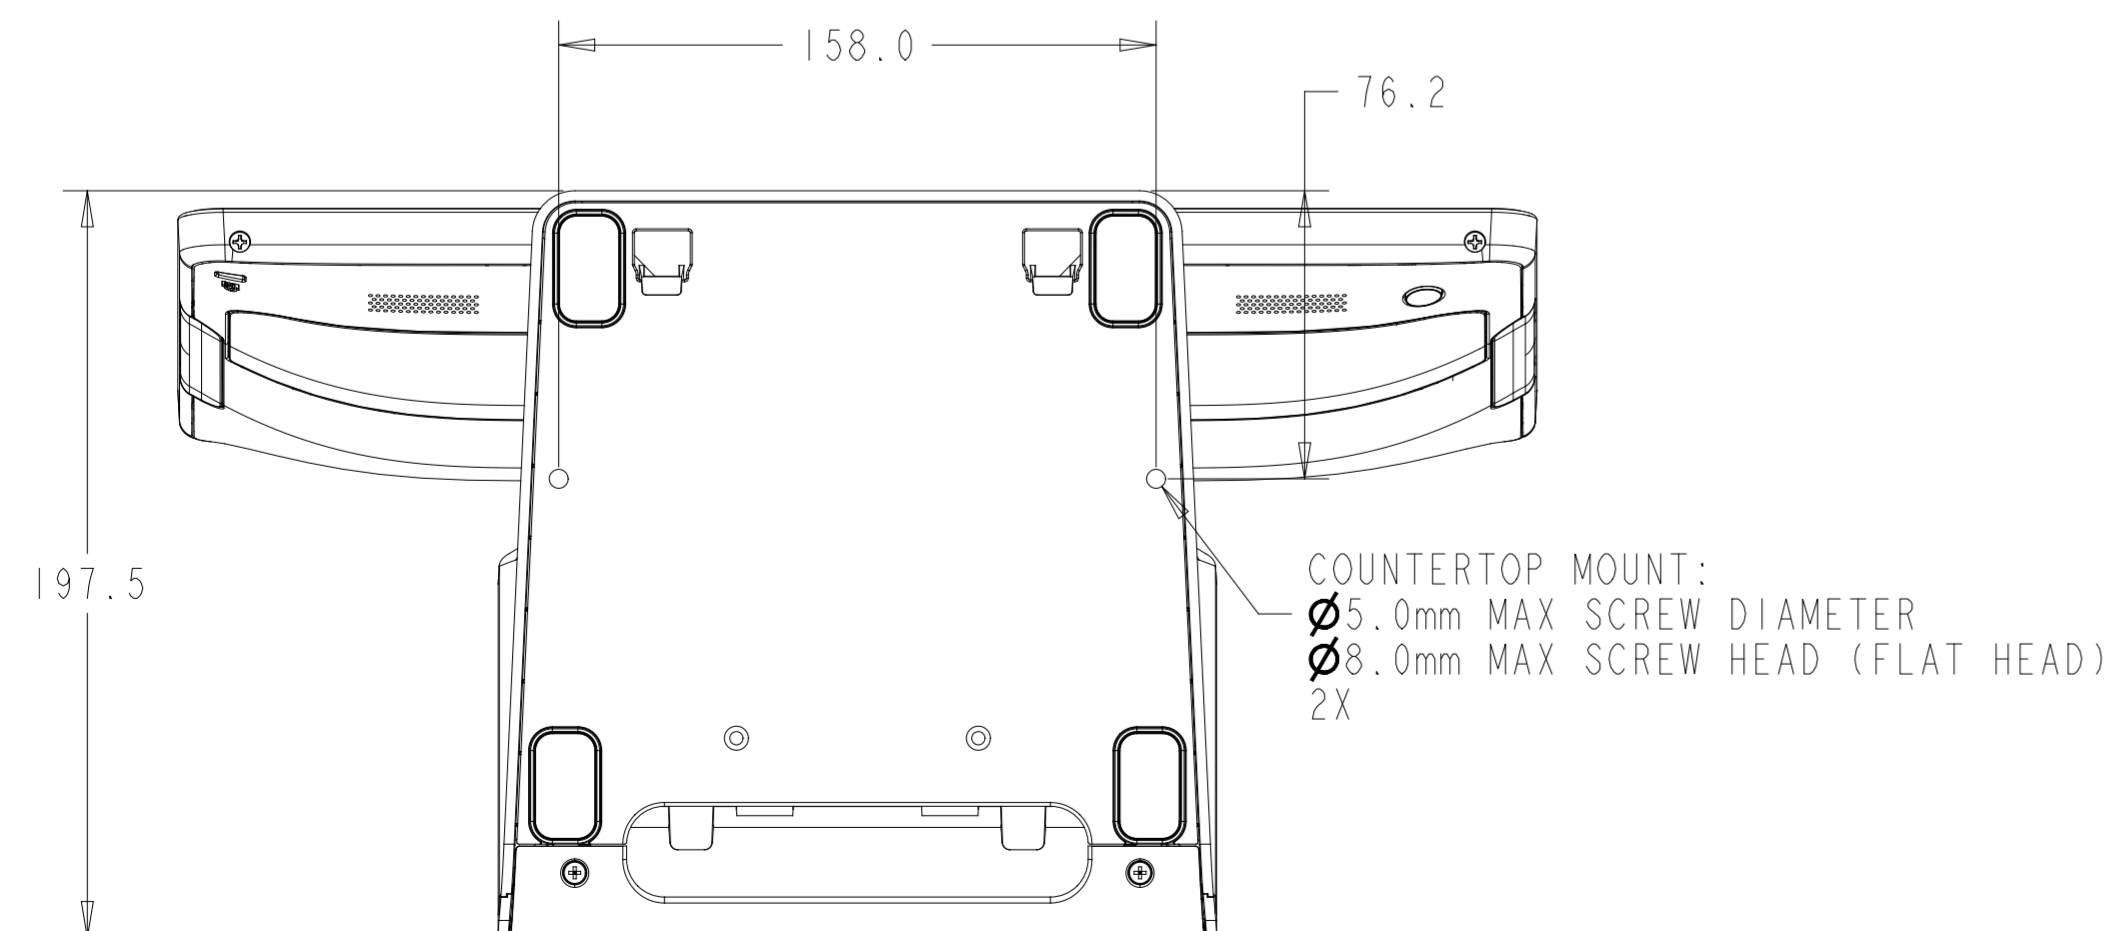

15" (16:9) NO STAND

I/O FOR ALL MODELS WITHOUT STAND

15" (16:9) WITH STAND

I/O FOR ALL MODELS WITH STAND

15" (4:3) WITH STAND
 SEE SHEET 4 FOR CUSTOMER-FACING DISPLAY MOUNTING

15" (16:9) / 15" (4:3)
WITH REAR-FACING DISPLAY MOUNT

CFD REAR COVER
(INCLUDED WITH STAND MODELS)
75mm X 75mm VESA

17" (4:3) WITH STAND
 SEE SHEET 8 FOR CUSTOMER-FACING DISPLAY MOUNTING

I/O UNDER COVERS
 (SEE SHEET 2 FOR I/O DETAILS)

MOUNT FOR ELO
 EDGE CONNECT
 ACCESSORIES
 4X

22" NO STAND

22" WITH STAND

17"/22" WITH REAR-FACING DISPLAY MOUNT

CFD REAR COVER
(INCLUDED WITH STAND MODELS)
75mm X 75mm VESA