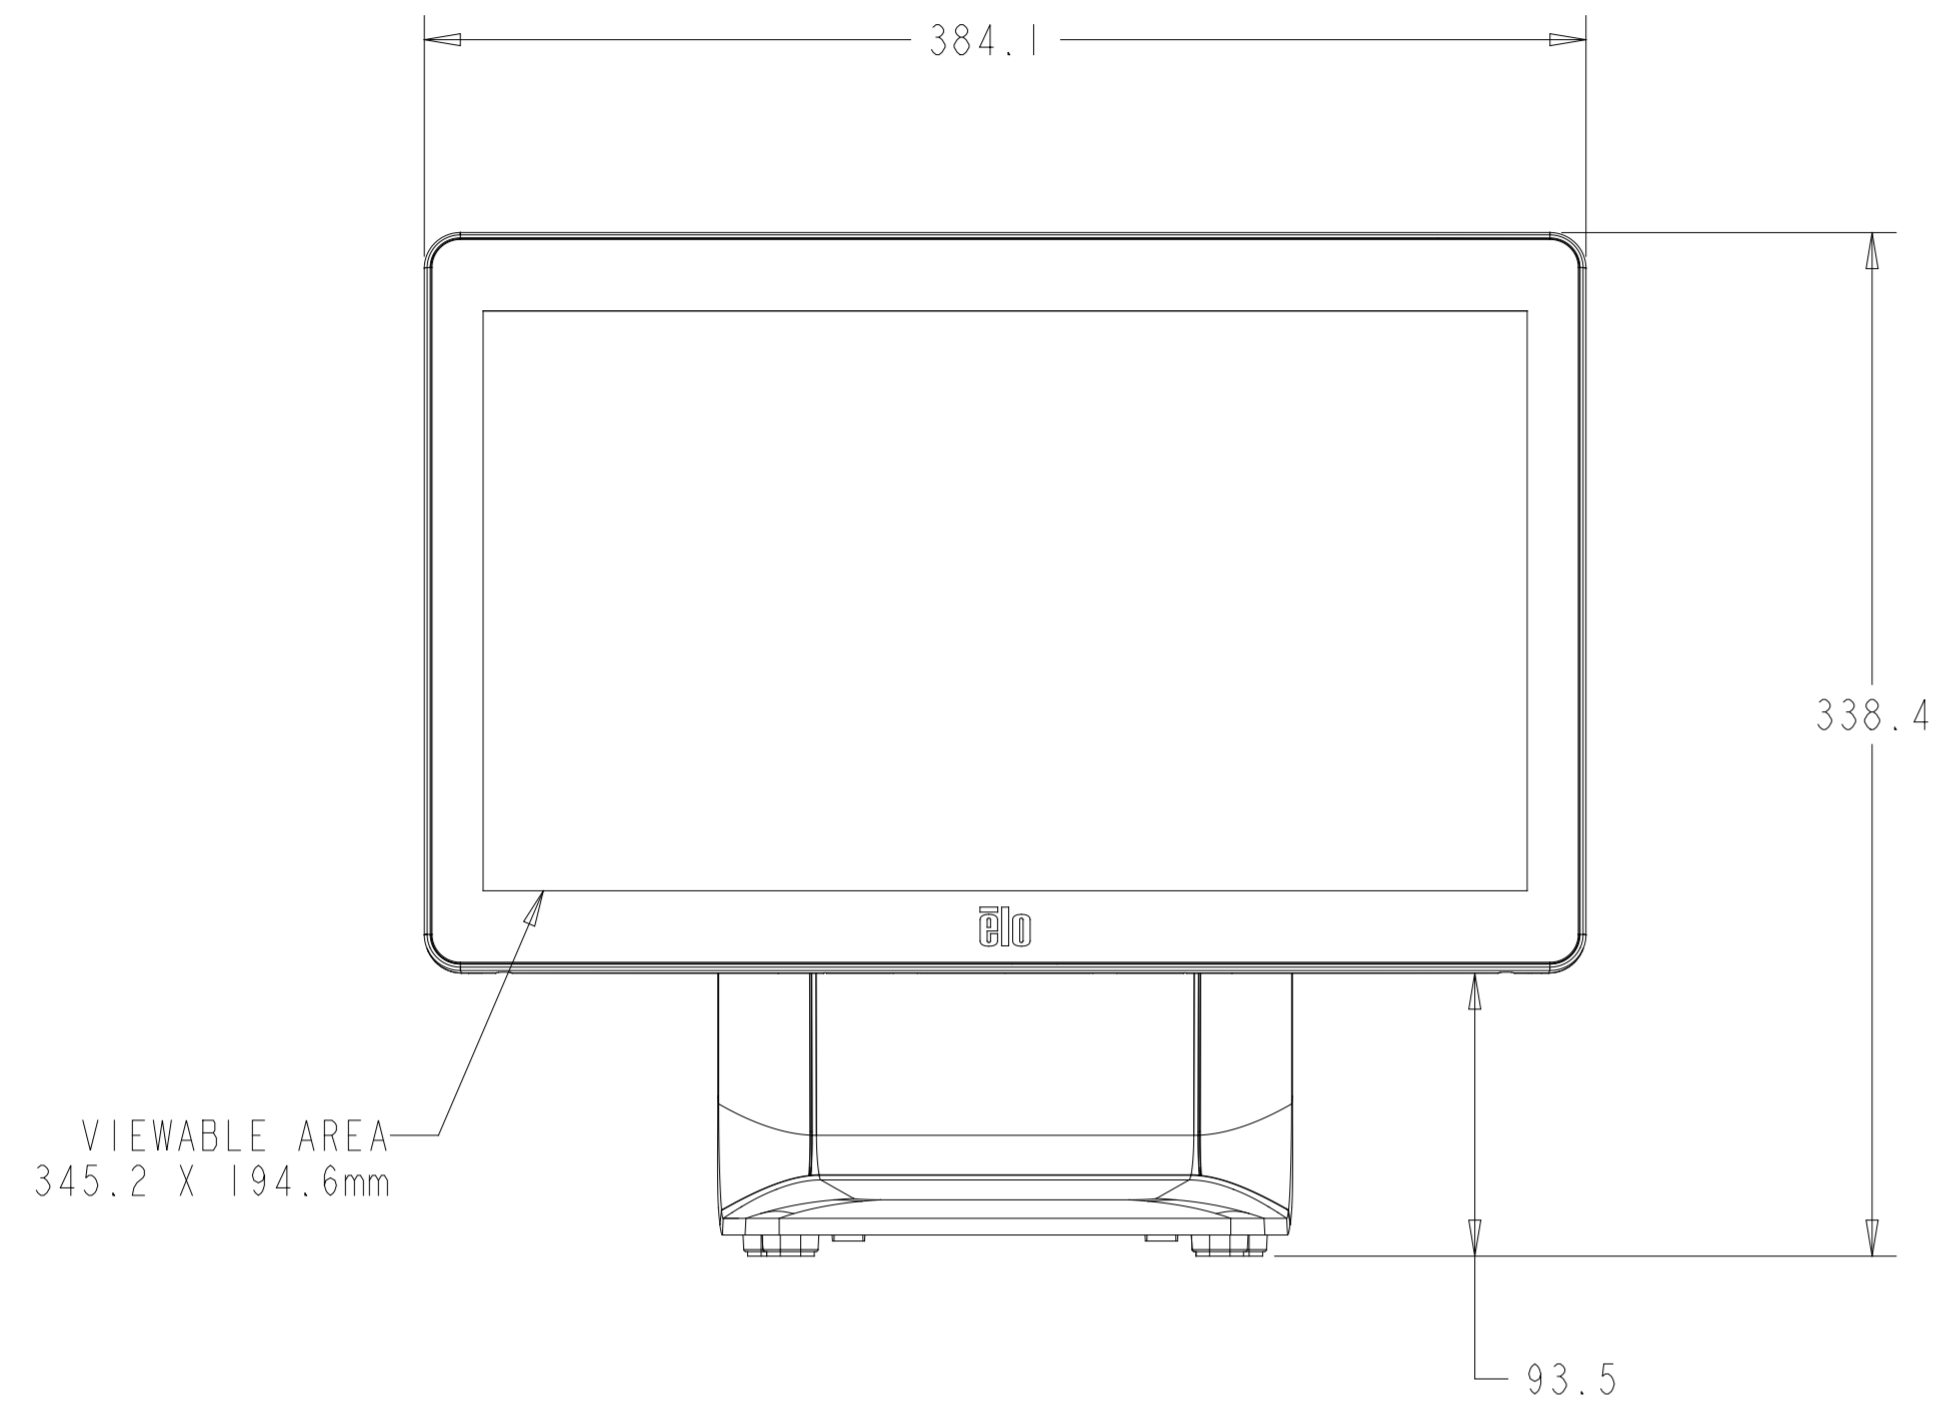

15" (16:9) NO STAND

I/O FOR ALL MODELS WITHOUT STAND

15" (16:9) WITH STAND

I/O FOR ALL MODELS WITH STAND

15" (4:3) WITH STAND
 SEE SHEET 4 FOR CUSTOMER-FACING DISPLAY MOUNTING

15" (16:9) / 15" (4:3)
WITH REAR-FACING DISPLAY MOUNT

CFD REAR COVER
(INCLUDED WITH STAND MODELS)
75mm X 75mm VESA

17" (4:3) WITH STAND
 SEE SHEET 8 FOR CUSTOMER-FACING DISPLAY MOUNTING

I/O UNDER COVERS
 (SEE SHEET 2 FOR I/O DETAILS)

MOUNT FOR ELO
 EDGE CONNECT
 ACCESSORIES
 4X

22" NO STAND

22" WITH STAND

17"/22" WITH REAR-FACING DISPLAY MOUNT

CFD REAR COVER
(INCLUDED WITH STAND MODELS)
75mm X 75mm VESA