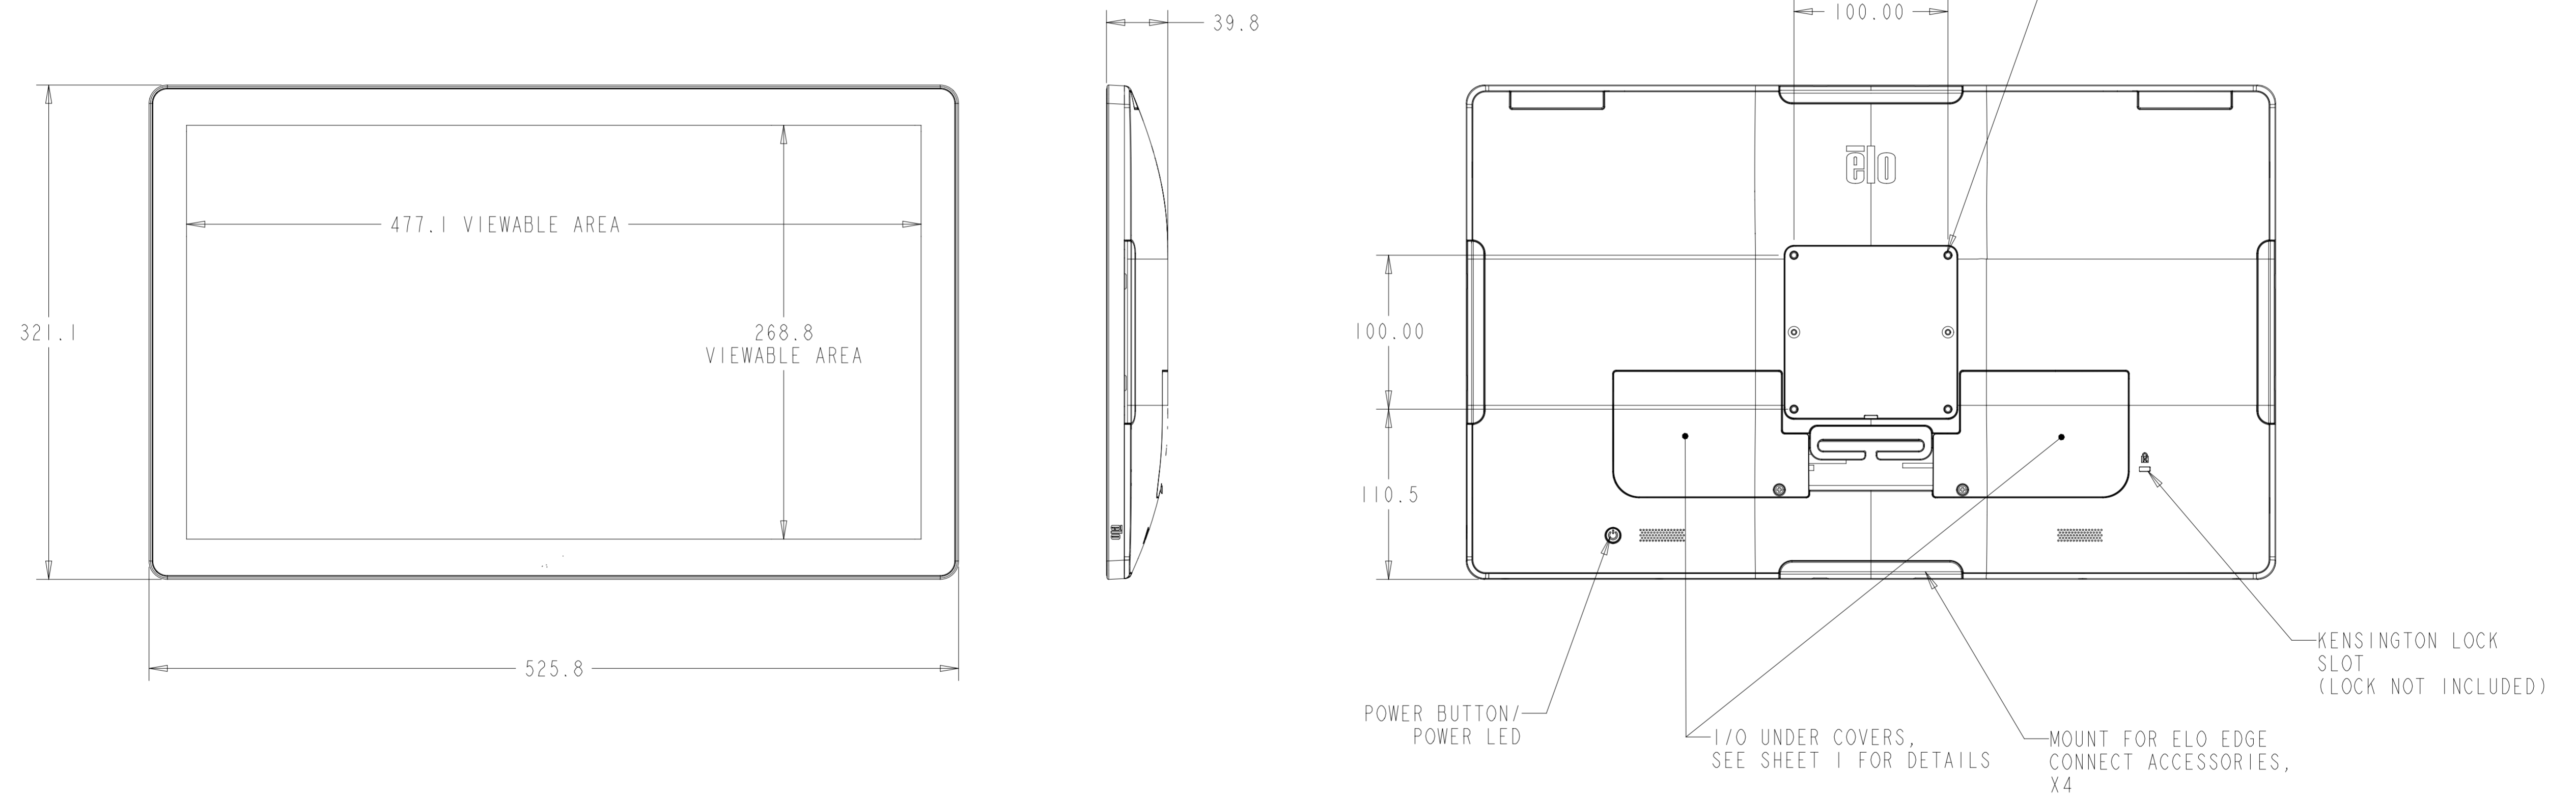

15" (16:9) NO STAND

I/O FOR ALL MODELS WITHOUT STAND

15" (16:9) WITH STAND

I/O FOR ALL MODELS WITH STAND

15" (4:3) WITH STAND
 SEE SHEET 4 FOR CUSTOMER-FACING DISPLAY MOUNTING

15" (16:9) / 15" (4:3)
WITH REAR-FACING DISPLAY MOUNT

CFD REAR COVER
(INCLUDED WITH STAND MODELS)
75mm X 75mm VESA

17" (4:3) WITH STAND
 SEE SHEET 8 FOR CUSTOMER-FACING DISPLAY MOUNTING

I/O UNDER COVERS
 (SEE SHEET 2 FOR I/O DETAILS)

MOUNT FOR ELO
 EDGE CONNECT
 ACCESSORIES
 4X

22" NO STAND

22" WITH STAND

17"/22" WITH REAR-FACING DISPLAY MOUNT

CFD REAR COVER
(INCLUDED WITH STAND MODELS)
75mm X 75mm VESA