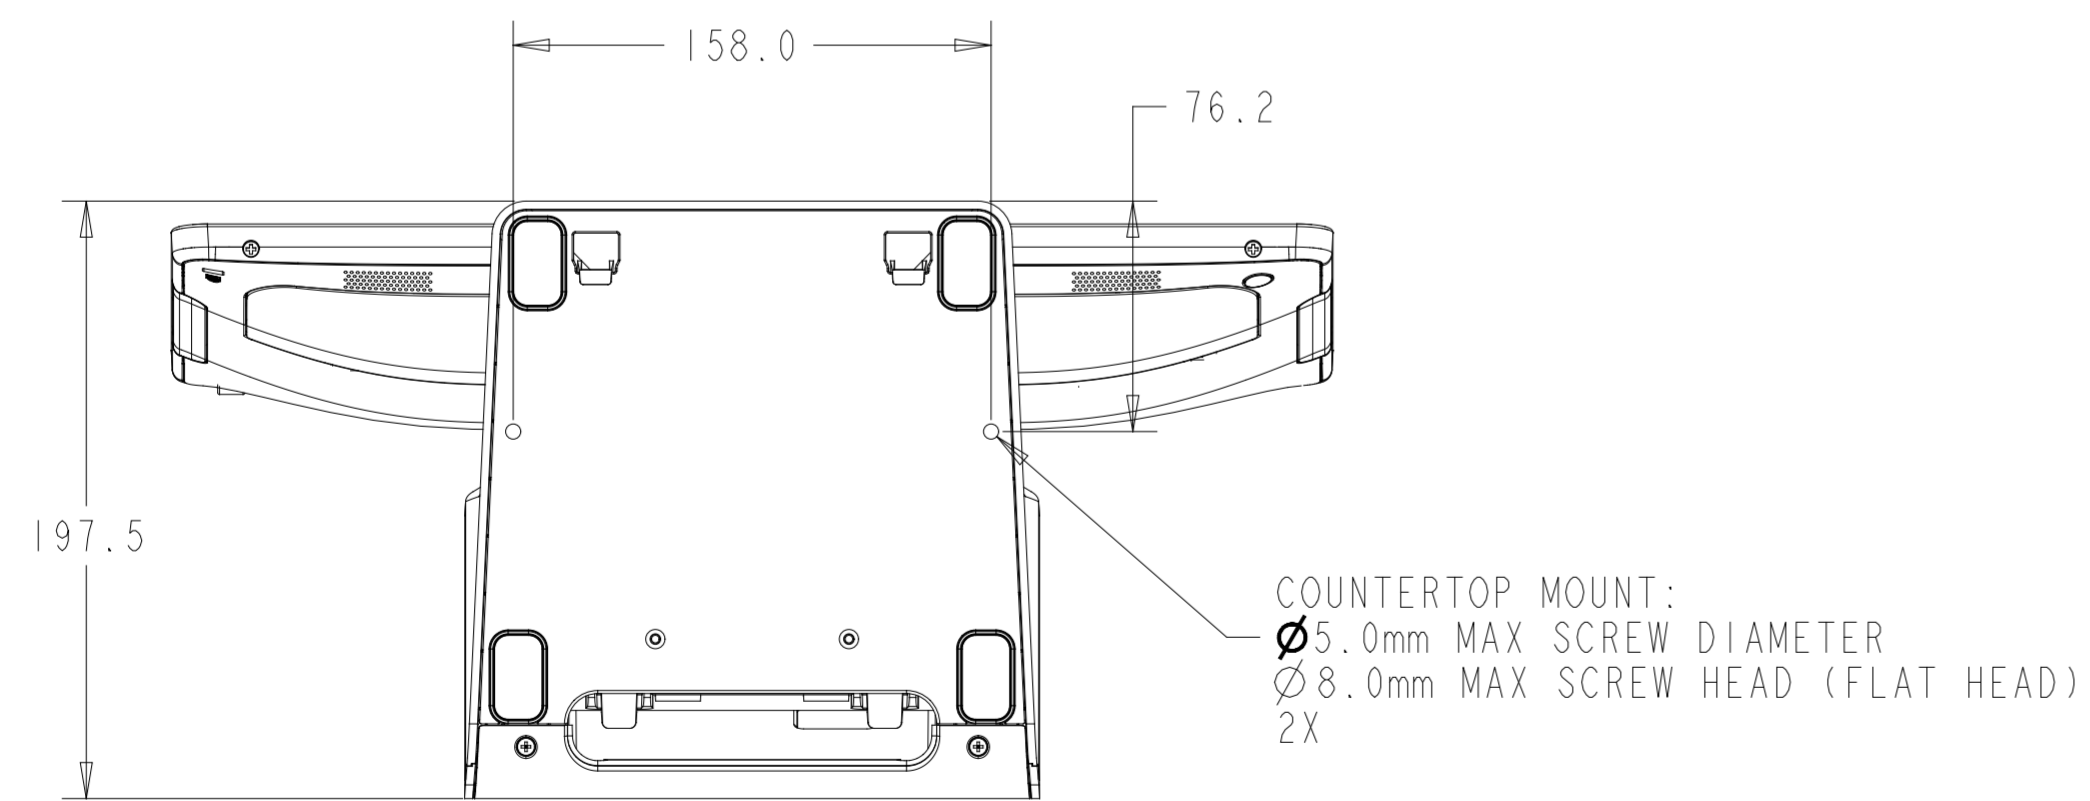

15" (16:9) NO STAND

I/O FOR ALL MODELS WITHOUT STAND

15" (16:9) WITH STAND

I/O FOR ALL MODELS WITH STAND

15" (4:3) WITH STAND
 SEE SHEET 4 FOR CUSTOMER-FACING DISPLAY MOUNTING

15" (16:9) / 15" (4:3)
WITH REAR-FACING DISPLAY MOUNT

CFD REAR COVER
(INCLUDED WITH STAND MODELS)
75mm X 75mm VESA

17" (4:3) WITH STAND
 SEE SHEET 8 FOR CUSTOMER-FACING DISPLAY MOUNTING

I/O UNDER COVERS
 (SEE SHEET 2 FOR I/O DETAILS)

MOUNT FOR ELO
 EDGE CONNECT
 ACCESSORIES
 4X

22" NO STAND

22" WITH STAND

17"/22" WITH REAR-FACING DISPLAY MOUNT

CFD REAR COVER
(INCLUDED WITH STAND MODELS)
75mm X 75mm VESA