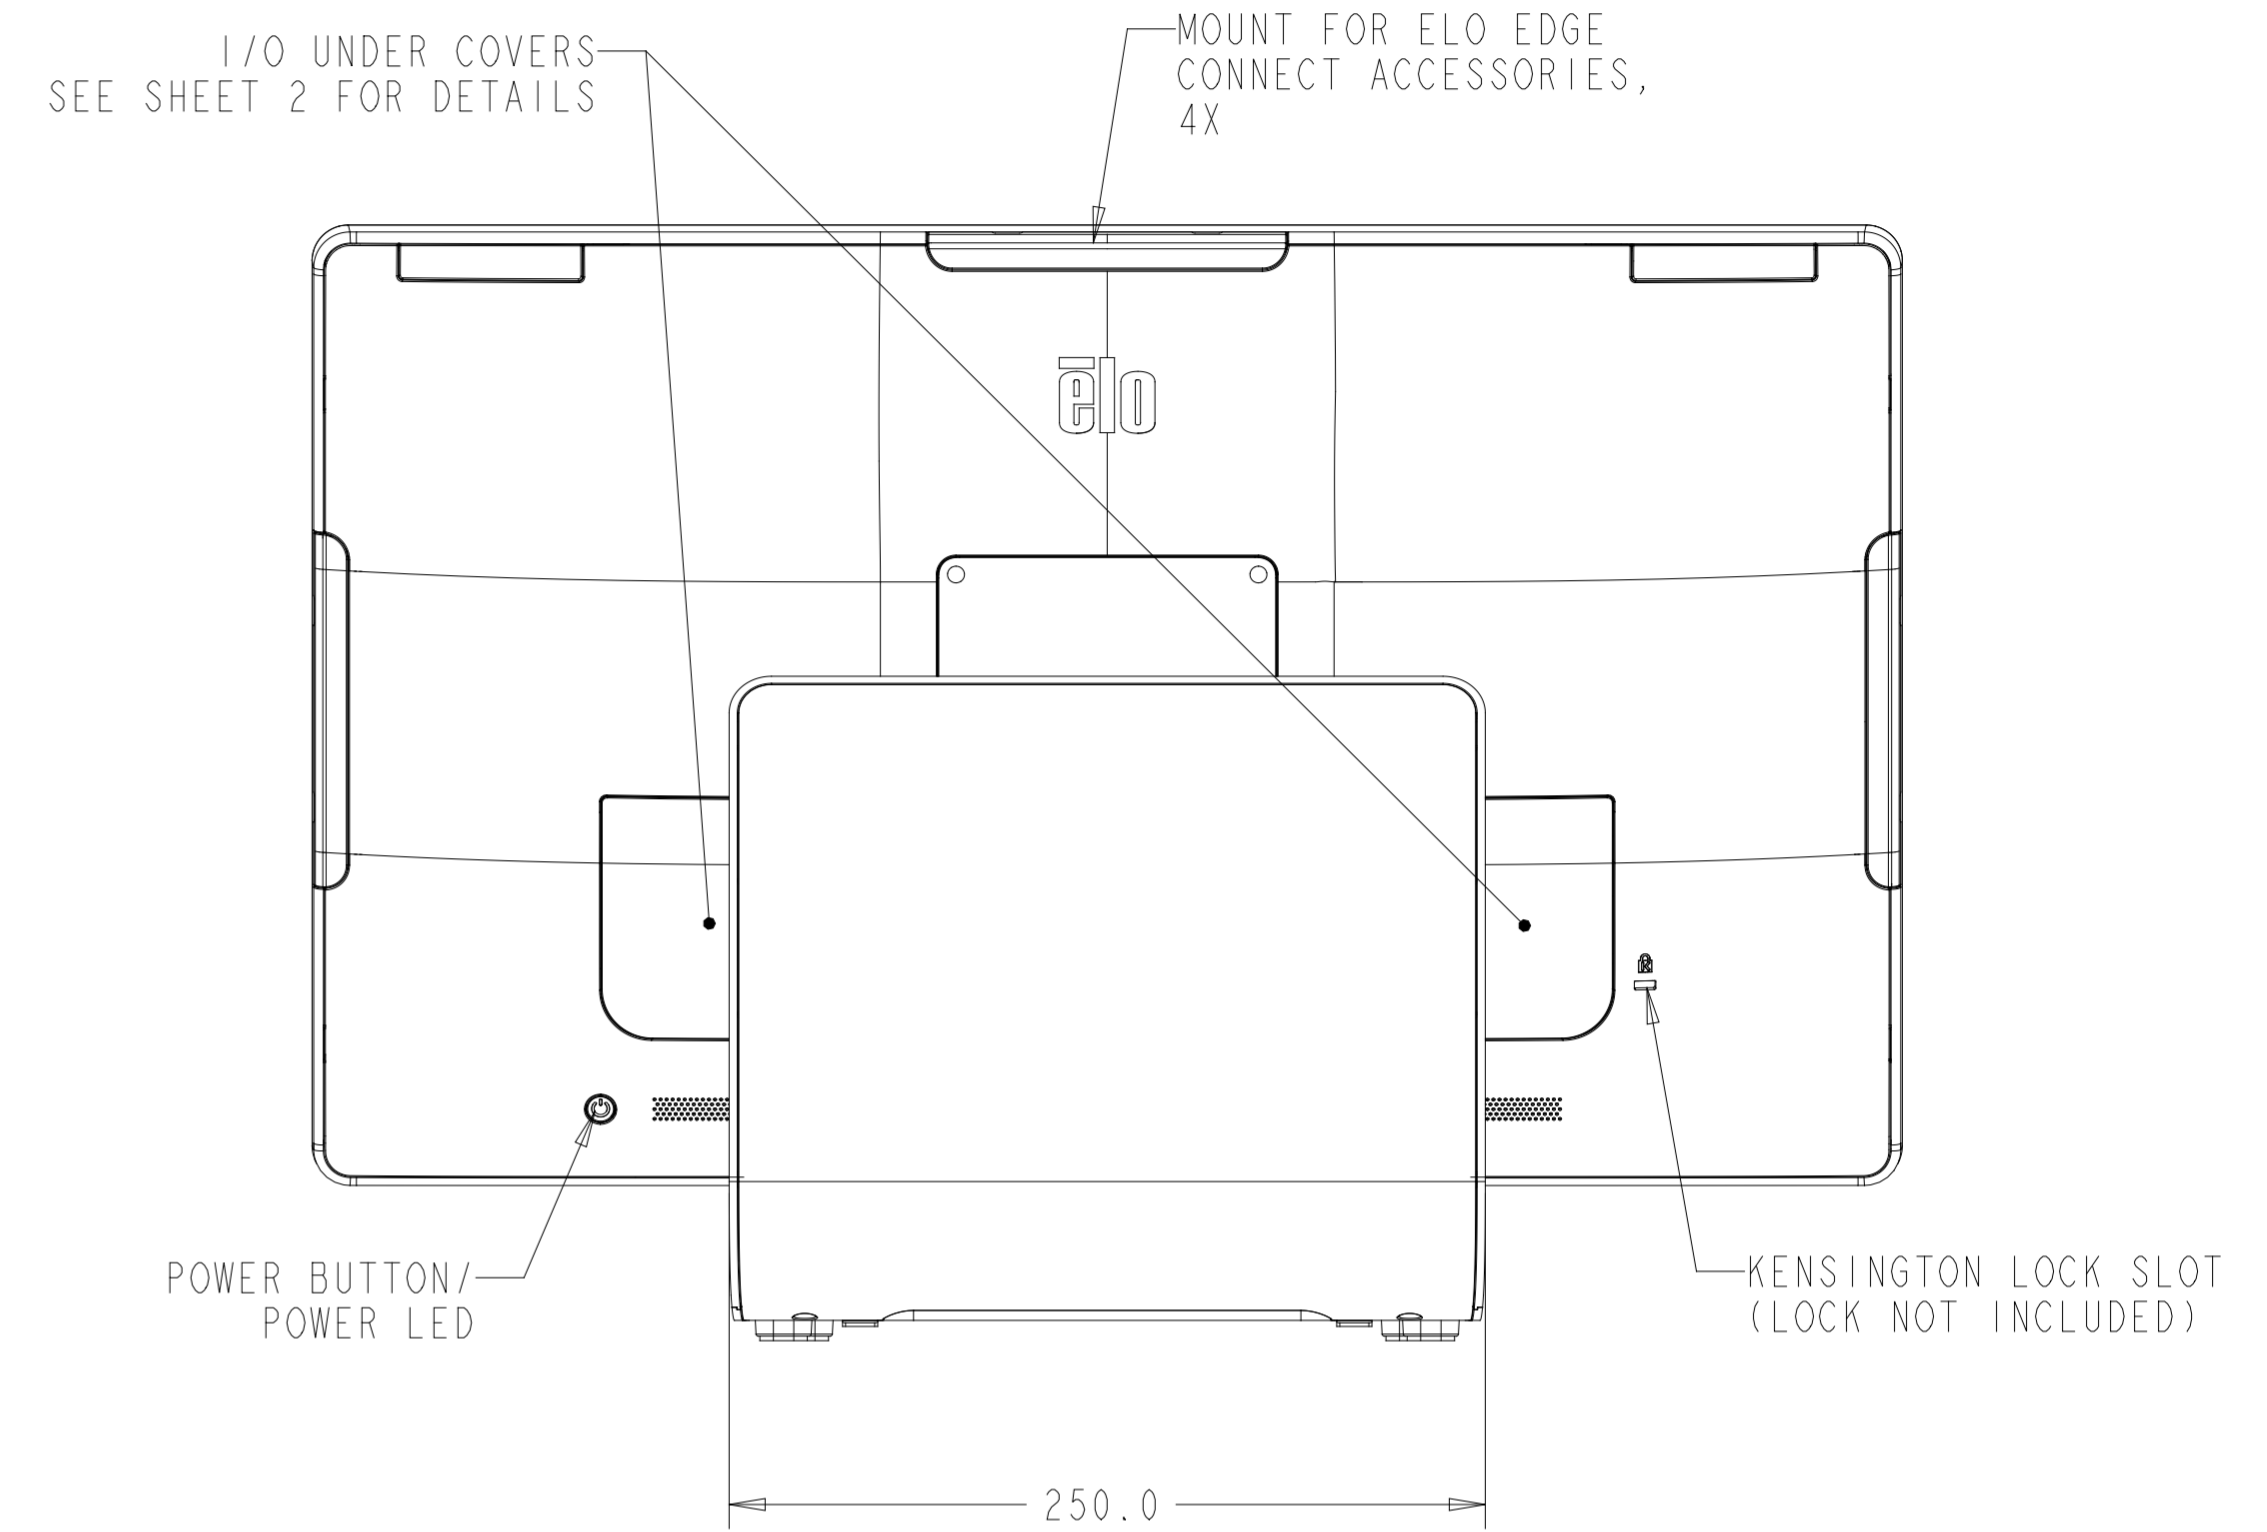

15" (16:9) NO STAND

I/O FOR ALL MODELS WITHOUT STAND

15" (16:9) WITH STAND

I/O FOR ALL MODELS WITH STAND

15" (4:3) WITH STAND
 SEE SHEET 4 FOR CUSTOMER-FACING DISPLAY MOUNTING

15" (16:9) / 15" (4:3)
WITH REAR-FACING DISPLAY MOUNT

CFD REAR COVER
(INCLUDED WITH STAND MODELS)
75mm X 75mm VESA

17" (4:3) WITH STAND
 SEE SHEET 8 FOR CUSTOMER-FACING DISPLAY MOUNTING

I/O UNDER COVERS
 (SEE SHEET 2 FOR I/O DETAILS)

MOUNT FOR ELO
 EDGE CONNECT
 ACCESSORIES
 4X

22" NO STAND

22" WITH STAND

17"/22" WITH REAR-FACING DISPLAY MOUNT

CFD REAR COVER
(INCLUDED WITH STAND MODELS)
75mm X 75mm VESA