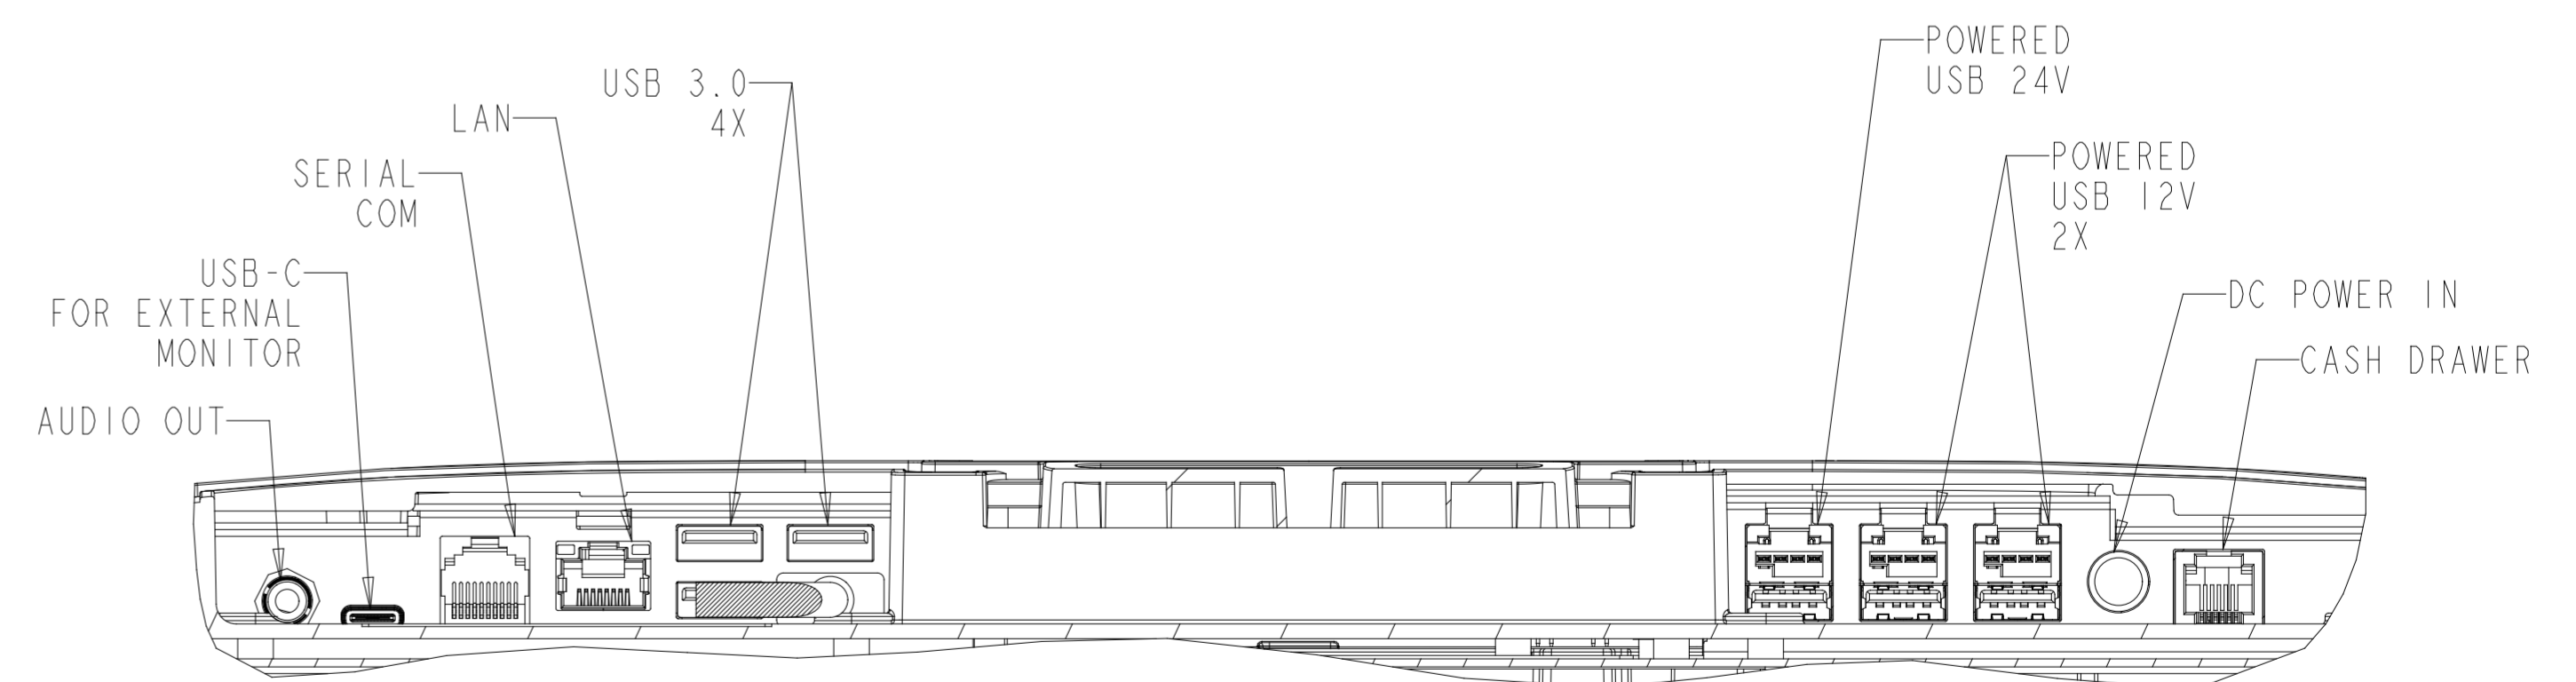

15" (16:9) NO STAND

I/O FOR ALL MODELS WITHOUT STAND

15" (16:9) WITH STAND

I/O FOR ALL MODELS WITH STAND

15" (4:3) WITH STAND
 SEE SHEET 4 FOR CUSTOMER-FACING DISPLAY MOUNTING

15" (16:9) / 15" (4:3)
WITH REAR-FACING DISPLAY MOUNT

CFD REAR COVER
(INCLUDED WITH STAND MODELS)
75mm X 75mm VESA

17" (4:3) WITH STAND
 SEE SHEET 8 FOR CUSTOMER-FACING DISPLAY MOUNTING

I/O UNDER COVERS
 (SEE SHEET 2 FOR I/O DETAILS)

MOUNT FOR ELO
 EDGE CONNECT
 ACCESSORIES
 4X

22" NO STAND

22" WITH STAND

17"/22" WITH REAR-FACING DISPLAY MOUNT

CFD REAR COVER
(INCLUDED WITH STAND MODELS)
75mm X 75mm VESA