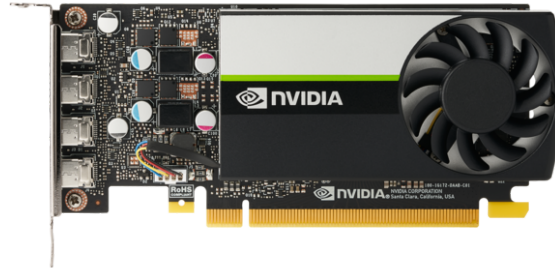

ProductSheet

**NVIDIA T600 4 GB GDDR6 LP Blower Fan 4mDP PCIe x16 Graphics
(340K9AA)**

Specifications

No Technical Specifications

Top Recommended Displays, Accessories and Services

No Top Recommended Displays, Accessories and Services