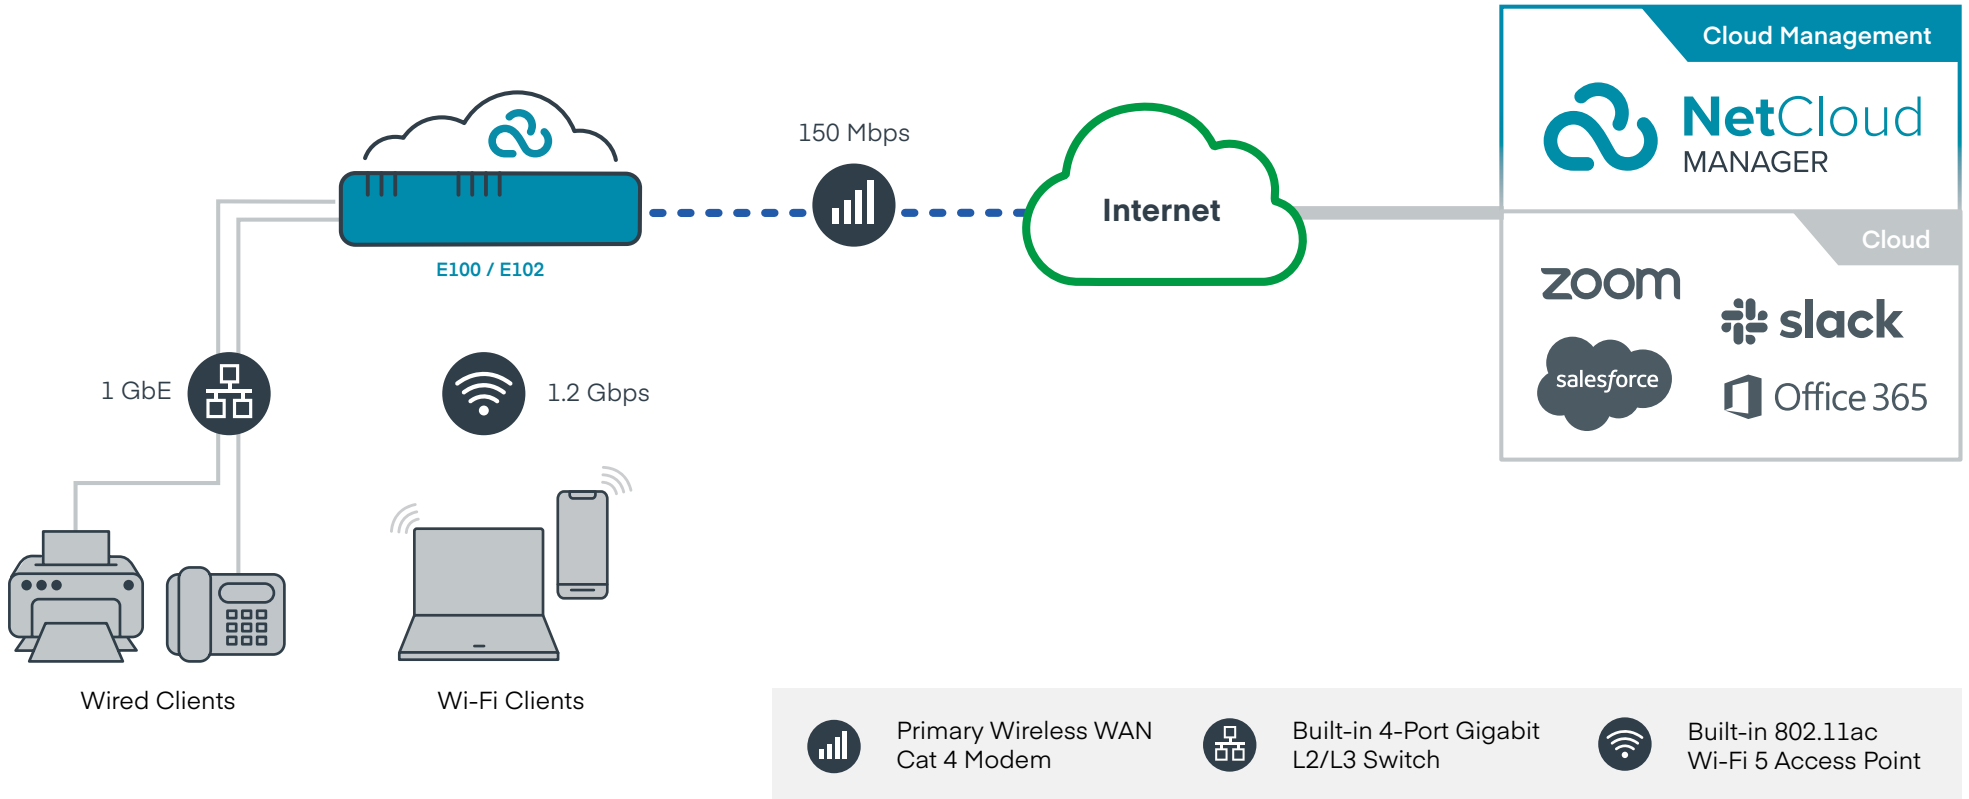

Work From Anywhere

Business and Educational Workers, Secure Direct Internet Access to Cloud Apps, Dedicated Wireless Broadband

Primary Wireless WAN Cat 4 Modem

Built-in 4-Port Gigabit L2/L3 Switch

Built-in 802.11ac Wi-Fi 5 Access Point

NetCloud Service for SOHO

Router-delivered:				Cloud-delivered:		
Routing ✓ Static - BGP - OSPF - RIP	Stateful Firewall ✓ Zones ✓ Access-Lists ✓ Conn Tracking ✓ NAT	VPN - IPSec - DMVPN - Auto VPN - GRE	Security ✓ IPS / IDS ✓ Web Filtering - ZScaler ✓ Application Aware	Connection Manager ✓ Software-Defined Modem - Smart WAN Selection - Failover / Failback - Traffic Steering	Management ✓ Policy Definition ✓ Configuration ✓ Troubleshooting ✓ Software Lifecycle	Insights & Analytics ✓ App Analytics ✓ Reporting ✓ Alerting ✓ Usage Analytics