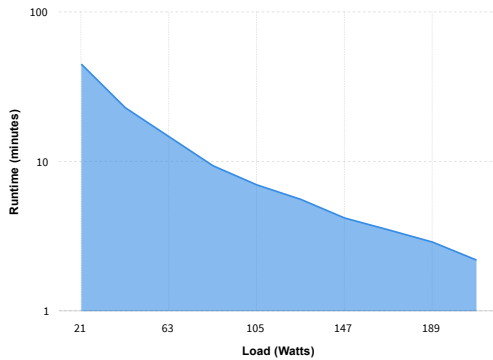

[Runtime Table](#)

[Load Calculator](#)

Hover over the chart for exact load and runtime values.

Included battery

- Runtime tests are performed with new, fully charged batteries under typical office or data center environmental conditions
- The runtimes presented here are estimates based on actual data points