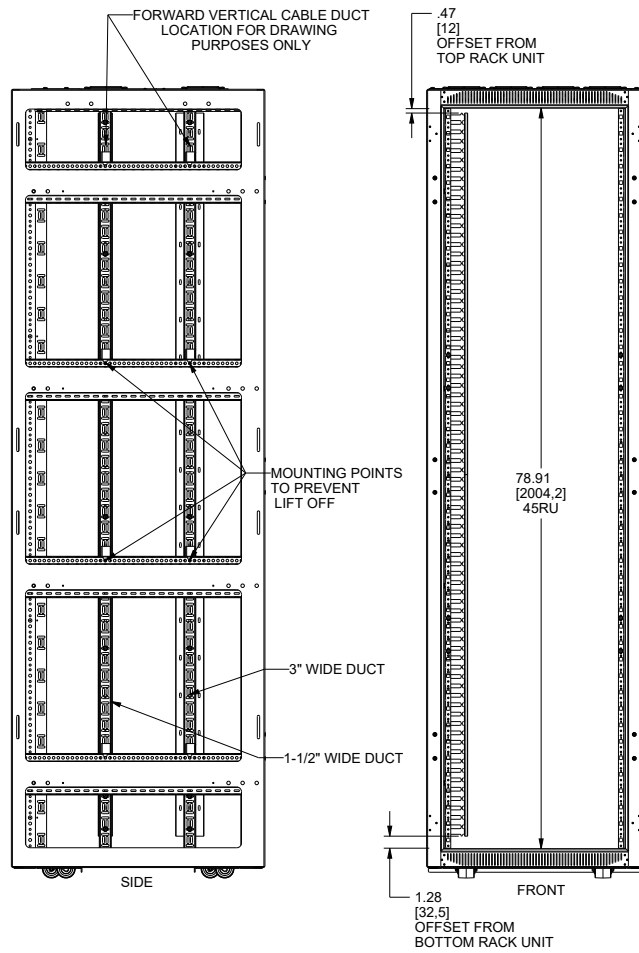

## BASIC DIMENSIONS

### FINGER DUCT DETAILS

		50% WIRE FILL CAPACITY								
DUCT SIZE (WxH) IN (MM)	DUCT AREA SQ. IN (MM)	WIRE O.D.								
		12 AWG			14 AWG			22 AWG		
		TWISTED PAIR 24 AWG UNSHIELDED								
		.158	.165	.139	.125	.113	.065	4 Pr. Cat 5e	4 Pr. Cat 6	4 Pr. Cat 6a
								.217	.240	.354
1.5X3 (38.1x76.2)	3.66 (93.19)	94	86	121	150	183	553	50	41	19
3X3 (76.2x76.2)	8.02 (203.70)	205	188	265	327	400	1210	109	89	41