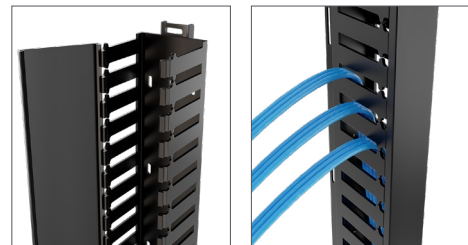

## FEATURES

- Because it's Forward it means 5x faster installations
- Drop-in installation into Lever Lock™ compatible rackrail brackets like on the BGR and SR Series racks
- Available in 1½" and 3" widths
- Allows for cables to be dressed vertical or horizontal based on application needs
- Mounting flexibility front to back along multiple rackrail bracket styles
- Slotted finger design allows cable exit exactly where needed
- Fingers can be easily removed to create larger openings
- Includes plastic covers
- Includes all hardware needed for any Middle Atlantic Products rackrail bracket style