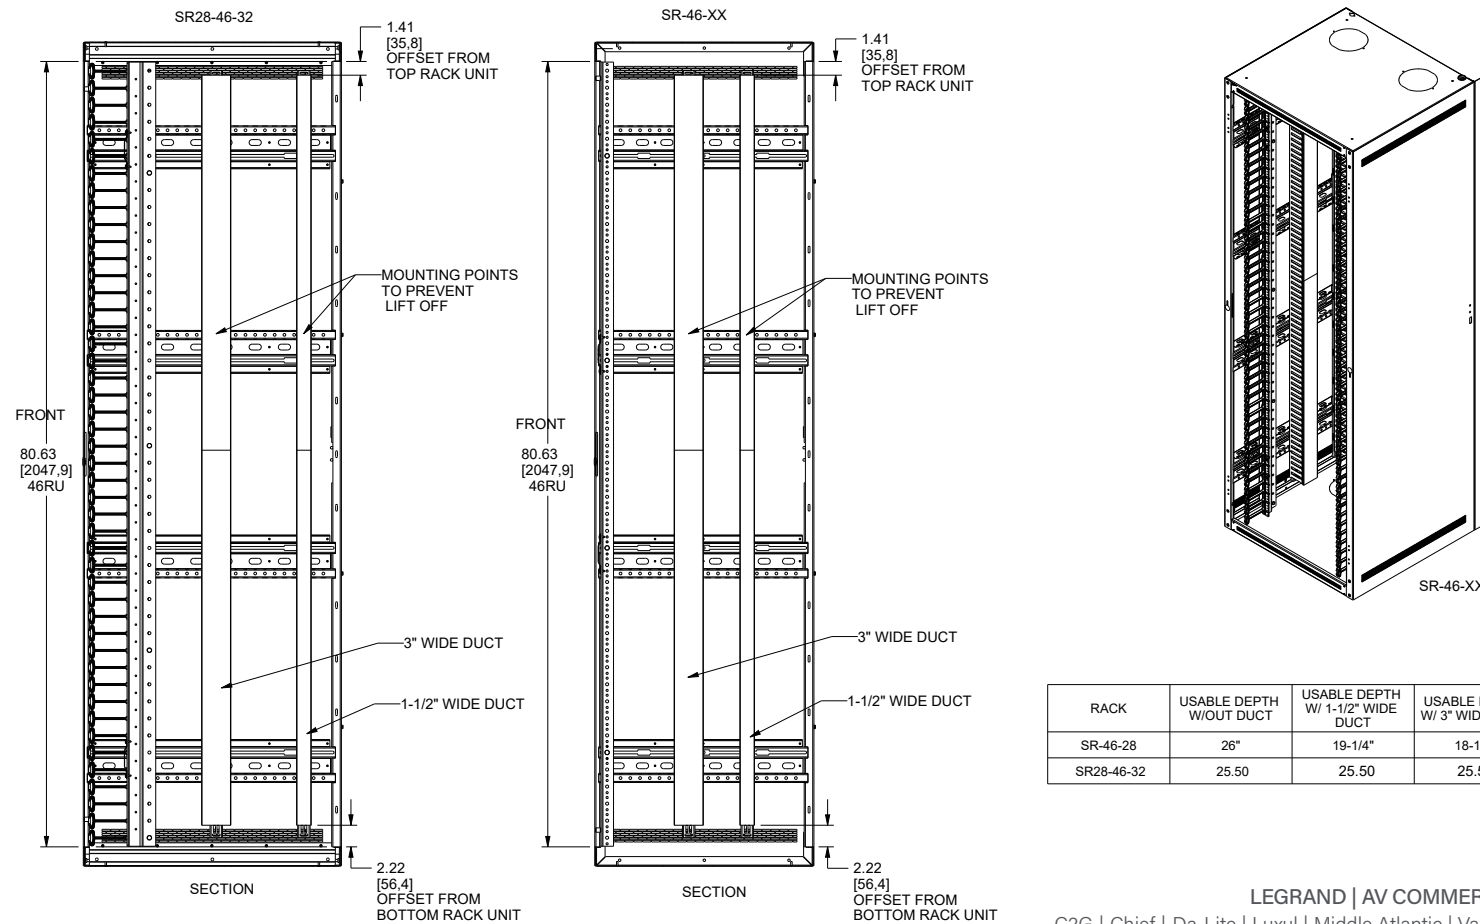

FORWARD VERTICAL CABLE DUCTS

BASIC DIMENSIONS

RACK	USABLE DEPTH W/O DUCT	USABLE DEPTH W/ 1-1/2" WIDE DUCT	USABLE DEPTH W/ 3" WIDE DUCT
SR-46-28	26"	19-1/4"	18-1/2"
SR28-46-32	25.50	25.50	25.50

Rev A

LEGRAND | AV COMMERCIAL BRANDS
C2G | Chief | Da-Lite | Luxul | Middle Atlantic | Vaddio | Wiremold

WHAT GREAT SYSTEMS ARE BUILT ON™ | legrandav.com

USA 800.266.7225 av.middleatlantic.support@legrand.com CANADA 888.766.9770 av.middleatlantic.support@legrand.com

©2024 Legrand AV Inc. 120-00039 Rev B 8/24 Middle Atlantic is a registered trademark of Legrand AV Inc. All other brand names or marks are used for identification purposes and are trademarks of their respective owners. All patents are protected under existing designations. Other patents pending.