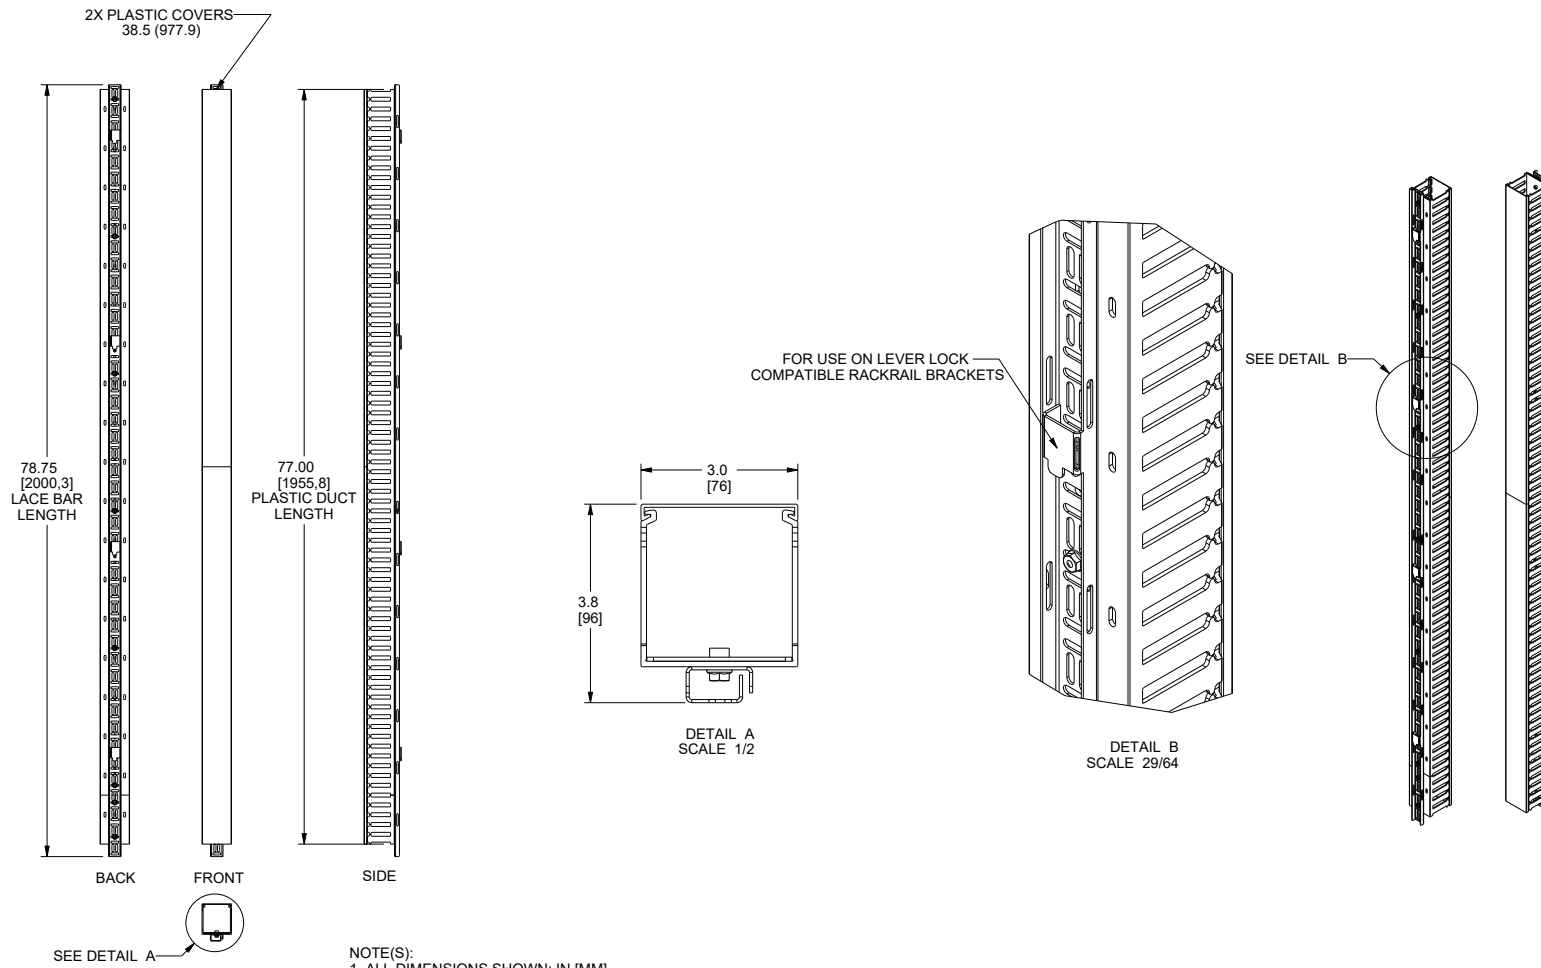

## FEATURES

- Because it's Forward it means 5x faster installations
- Drop-in installation into Lever Lock™ compatible rackrail brackets like on the BGR and SR Series racks
- Available in 1½" and 3" widths
- Allows for cables to be dressed vertical or horizontal based on application needs
- Mounting flexibility front to back along multiple rackrail bracket styles
- Slotted finger design allows cable exit exactly where needed
- Fingers can be easily removed to create larger openings
- Includes plastic covers
- Includes all hardware needed for any Middle Atlantic Products rackrail bracket style

## SPECIFICATIONS

Forward Family vertical cable management/power mounting shall be Middle Atlantic Products model # FWD-\_\_\_ refer to chart. Forward Family vertical cable management/power mounting shall be finished in black powdercoat and mount in a tool-free manner or with hardware (refer to drawings). Forward Family vertical cable management/power mounting shall accept \_\_\_ (Forward Family cable management accessories, Button-style mount power strips, refer to chart.) Forward Family vertical cable management/power mounting shall be \_\_\_" H x \_\_\_" W x \_\_\_D" and compatible with \_\_\_ racks (refer to chart). Forward Family vertical cable management/power mounting shall be manufactured by an ISO 9001 and ISO 14001 registered company. Forward Family vertical cable management/power mounting shall be warranted to be free from defects in material or workmanship under normal use and conditions for the lifetime of the product.

## BASIC DIMENSIONS