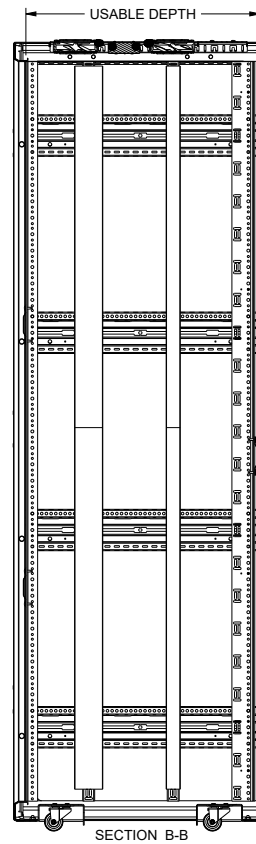

BGR-45XX

RACK	USABLE DEPTH	USABLE DEPTH W/ 1-1/2" WIDE DUCT	USABLE DEPTH W/ 3" WIDE DUCT
BGR-4527	24-3/8"	22-7/8"	21-3/8"
BGR-4532	29-3/8"	27-7/8"	26-3/8"
BGR-4538	35-3/8"	33-7/8"	32-3/8"