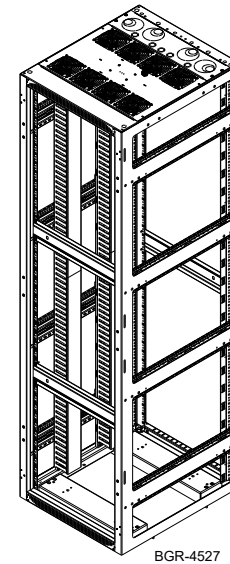

BGR-45XX

RACK	USABLE DEPTH	USABLE DEPTH W/ 1-1/2" WIDE DUCT	USABLE DEPTH W/ 3" WIDE DUCT
BGR-4527	24-3/8"	22-7/8"	21-3/8"
BGR-4532	29-3/8"	27-7/8"	26-3/8"
BGR-4538	35-3/8"	33-7/8"	32-3/8"