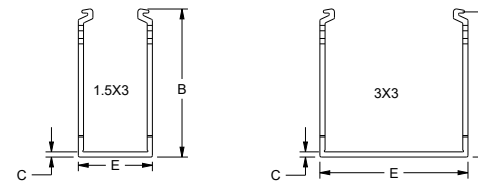

FWD-VPCD	A LENGTH IN (MM)	B HEIGHT IN (MM)	C THICKNESS IN (MM)	D DUCT OPENING HEIGHT IN (MM)	E DUCT WIDTH IN (MM)	F COVER WIDTH IN (MM)	G COVER THICKNESS IN (MM)	H COVER LENGTH IN (MM)
FWD-VPCD-1X3-44-45*	77 +.25/-0 (1955.8)	3.00 (76.20)	.10 (2.54)	2.60 (66.04)	1.50 (38.1)	1.50 (38.1)	.06 (1.52)	38.5 +/- .25 (977.9)
FWD-VPCD-3X3-44-45*	77 +.25/-0 (1955.8)	3.00 (76.20)	.10 (2.54)	2.60 (66.04)	3.00 (76.2)	3.00 (76.2)	.06 (1.52)	38.5 +/- .25 (977.9)