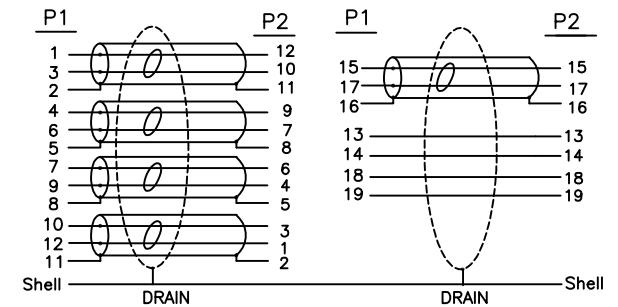

**NOTE:**

1.CABLE:DP UL20276 30AWG#5PR+30AWG#4C+AEB 50% COLOR:BLACK  
 OD:6.0MM MARKING:BLACK BOX CORPORATION(←25.4mm→)DisplayPort Cable  
 E223178 兄 AWM STYLE 20276 80℃ 30V VW-1 C

2.CONNECTOR:DP MALE AUTOMATIC WELDING NICKEL PLATING IRON SHELL  
 BLACK RUBBER CORE

3.PVC MOLDED COLOR:BLACK

4.Dust cap

5.SHELL MATERIAL: ABS

6.LABEL:BLACK BOX P/N LABLE

7.Resolution Supported: 4K\*2K 60Hz YCbCr4:4:4 8bit

**ELECTRONIC TEST:**

- A. OPEN/SHORT/INTERMITTENCE:100%.
- B. INSULATION RESISTANCE 3 ohm Min.
- C. HI-POT TEST:DC 300V/10ms.

ALL MATERIALS COMPLY WITH ROHS2(2015/863)

| BBOX P/N           | LENGTH |
|--------------------|--------|
| VCB-DP2-0006-MM-R2 | 6FT    |

**PIN Assignment**

**BLACK BOX**

|            |                |                               |
|------------|----------------|-------------------------------|
| Tolerance: | APPROVED BY:   |                               |
| X. ±       | CHECK BY:      |                               |
| .X ±       |                | VCB-DP2-0006-MM-R2            |
| .XX ±      | DRAWN BY:      | Description:                  |
| .XXX ±     | Dong.MI        | DisplayPort Port M TO M CABLE |
| Angel:     | DATE:          | DWG. NO:                      |
| X ±        | 2023.08.29     |                               |
| .X ±       | Scale: Unit mm | SHEET: 1 OF 1                 |