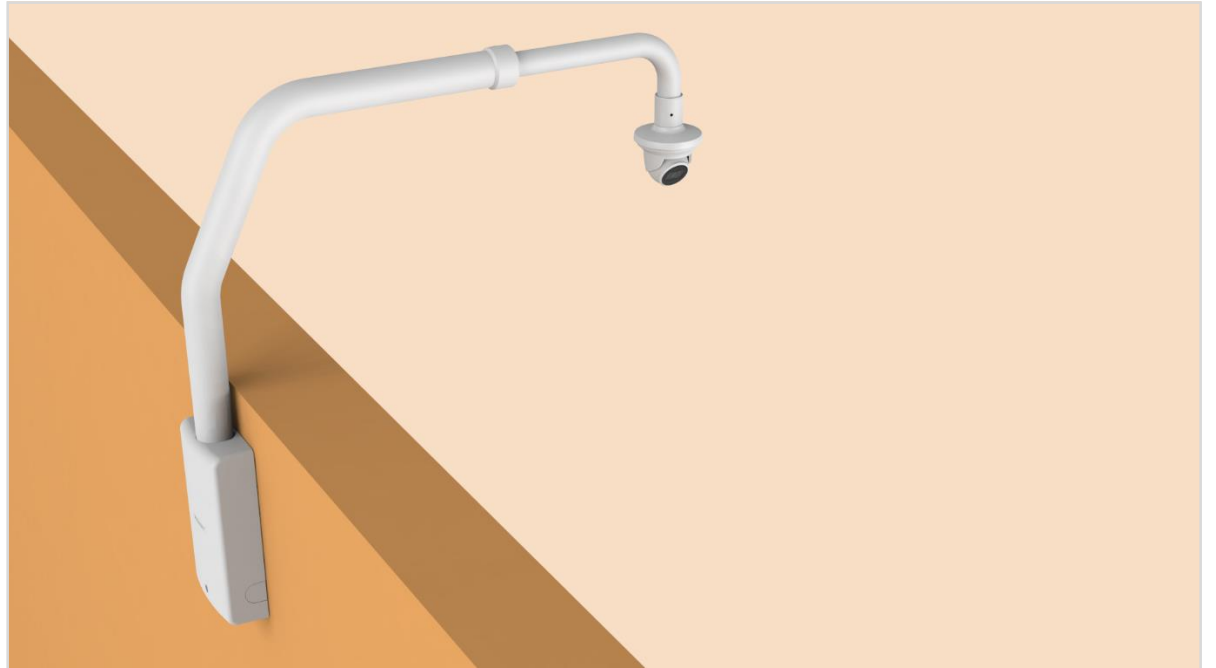

ANE - L6012R / L7012R // ACE - 6020R / 8020R

Parapet Mount

SBP-300LMW

Hanging Mount

SBP-125HMW

Parapet Mount

SBP-156LMW

Hanging Mount