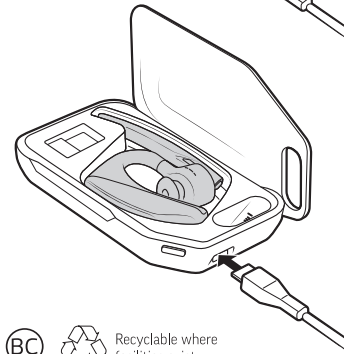

### VOYAGER 5200 CHARGE CASE

Press the case button to begin charging.  
2 case LEDs flash while charging.  
When charging is complete,  
3 LEDs flash and turn off.

Recyclable where facilities exist

© 2023 Poly. All trademarks are the property of their respective owners.  
RMN (모델명): CC5200  
200058-09 05.23