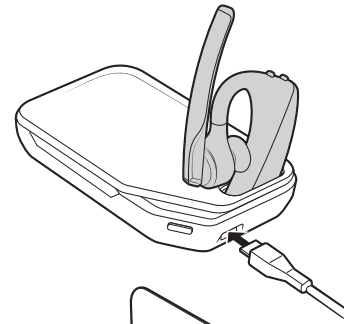

### VOYAGER 5200 CHARGE CASE

Press the case button to begin charging.  
2 case LEDs flash while charging.  
When charging is complete,  
3 LEDs flash and turn off.

Recyclable where facilities exist

© 2023 Poly. All trademarks are the property of their respective owners.  
RMN (모델명): CC5200  
200058-09 05.23