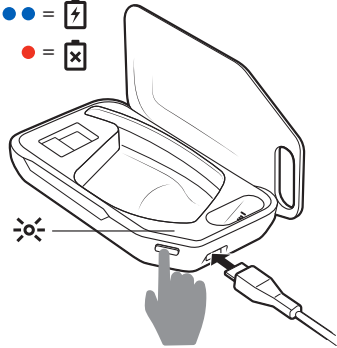

### VOYAGER 5200 CHARGE CASE

Press the case button to begin charging.  
2 case LEDs flash while charging.  
When charging is complete,  
3 LEDs flash and turn off.

Recyclable where facilities exist

© 2023 Poly. All trademarks are the property of their respective owners.  
RMN (모델명): CC5200  
200058-09 05.23