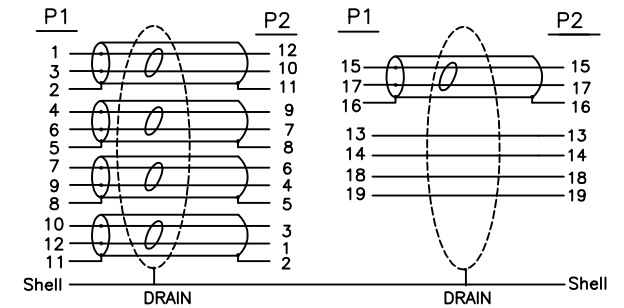

NOTE:

1.CABLE:DP UL20276 30AWG#5PR+30AWG#4C+AEB 50% COLOR:BLACK  
 OD:6.0MM MARKING:BLACK BOX CORPORATION(←25.4mm→)DisplayPort Cable  
 E223178 兄 AWM STYLE 20276 80℃ 30V VW-1 C

BBOX P/N	LENGTH
VCB-DP2-0010-MM-R2	10FT

2.CONNECTOR:DP MALE AUTOMATIC WELDING NICKEL PLATING IRON SHELL  
 BLACK RUBBER CORE

3.PVC MOLDED COLOR:BLACK

4.Dust cap

5.SHELL MATERIAL: ABS

6.LABEL:BLACK BOX P/N LABEL

7.Resolution Supported: 4K\*2K 60Hz YCbCr4:4:4 8bit

ELECTRONIC TEST:

- A. OPEN/SHORT/INTERMITTENCE:100%.
- B. INSULATION RESISTANCE 3 ohm Min.
- C. HI-POT TEST:DC 300V/10ms.

ALL MATERIALS COMPLY WITH ROHS2(2015/863)

PIN Assignment

**BLACK BOX**

Tolerance:	APPROVED BY:	
X. ±	CHECK BY:	VCB-DP2-0010-MM-R2
.X ±	DRAWN BY:	Description:
.XX ±	Dong.MI	DisplayPort Port M TO M CABLE
.XXX ±	DATE:	DWG. NO:
Angel:	2023.08.29	
X ±	Scale:	Unit mm
.X ±		SHEET: 1 OF 1