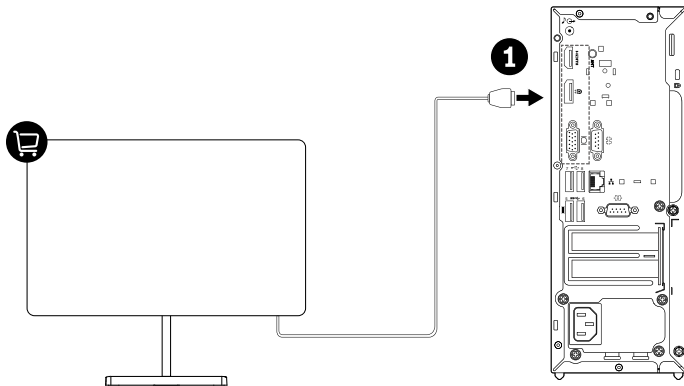

ThinkCentre neo 50s Gen 3

* For selected models

Audio line-out connector

Serial Connector

Lenovo

[English]

USB transfer rate

Read the statement on USB transfer rate in the *User Guide*. To access the *User Guide*, go to <https://pcsupport.lenovo.com>.

European Union (EU) / United Kingdom (UK) — radio frequency and power

This radio equipment operates with the following frequency bands and maximum radio-

frequency power:

Technology	Frequency band [MHz]	Maximum transmit power
WLAN 802.11b/g/n/ax	2400 - 2483.5	< 20 dBm
WLAN 802.11a/n/ac/ax	5150 - 5725	< 23 dBm
WLAN 802.11a/n/ac/ax	5725 - 5875	< 13.98 dBm
Bluetooth BR/EDR/LE	2400 - 2483.5	< 20 dBm