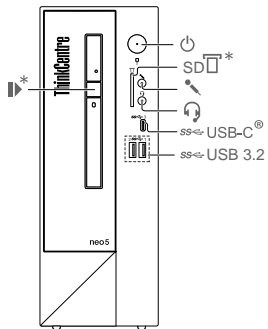

ThinkCentre neo 50s Gen 3

* For selected models

Audio line-out connector

Serial Connector

Lenovo

[English]

USB transfer rate

Read the statement on USB transfer rate in the *User Guide*. To access the *User Guide*, go to <https://pcsupport.lenovo.com>.

European Union (EU) / United Kingdom (UK) — radio frequency and power

This radio equipment operates with the following frequency bands and maximum radio-

frequency power:

Technology	Frequency band [MHz]	Maximum transmit power
WLAN 802.11b/g/n/ax	2400 - 2483.5	< 20 dBm
WLAN 802.11a/n/ac/ax	5150 - 5725	< 23 dBm
WLAN 802.11a/n/ac/ax	5725 - 5875	< 13.98 dBm
Bluetooth BR/EDR/LE	2400 - 2483.5	< 20 dBm