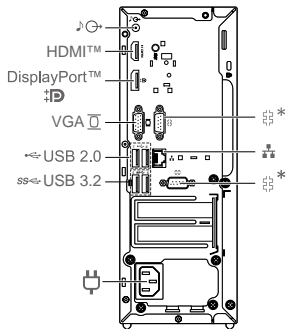

ThinkCentre neo 50s Gen 3

* For selected models

Audio line-out connector

Serial Connector

Lenovo

[English]

USB transfer rate

Read the statement on USB transfer rate in the *User Guide*. To access the *User Guide*, go to <https://pcsupport.lenovo.com>.

European Union (EU) / United Kingdom (UK) — radio frequency and power

This radio equipment operates with the following frequency bands and maximum radio-

frequency power:

Technology	Frequency band [MHz]	Maximum transmit power
WLAN 802.11b/g/n/ax	2400 - 2483.5	< 20 dBm
WLAN 802.11a/n/ac/ax	5150 - 5725	< 23 dBm
WLAN 802.11a/n/ac/ax	5725 - 5875	< 13.98 dBm
Bluetooth BR/EDR/LE	2400 - 2483.5	< 20 dBm