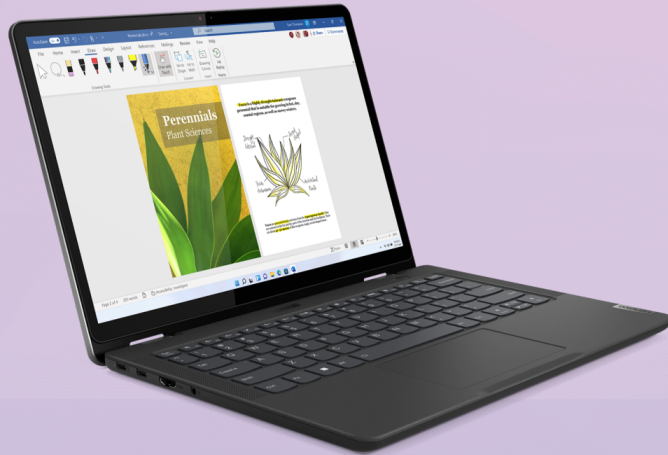

Lenovo services

Lenovo delivers tailored sustainability services, devices, and infrastructure solutions from our broad portfolio, working closely with you to support your target outcomes across the IT lifecycle..

Return To Depot Repair Warranty

No-hassle repair process at a Lenovo service center
Lenovo pays for all shipping between the customer and service facility

Avoid unplanned operational expense with a simple annual fee

Accessories

Lenovo Eco Pro 15.6" Backpack

Eco-friendly design – contains over 83% recycled material
The equivalent of 34 plastic water bottles are turned into soft polyester to make each backpack
Convenient large storage area and quick access accessory pockets

PN: 4X40Z32891

Lenovo Go Wireless Vertical Mouse

6-button mouse including 2 programmable side buttons and an IR sensor
True Ergonomic vertical design with a 45-degree vertical grip made from treated cork material
800, 1600, 2400 adjustable DPI and 2.4 GHz wireless dongle connection

PN: 4Y51C33792