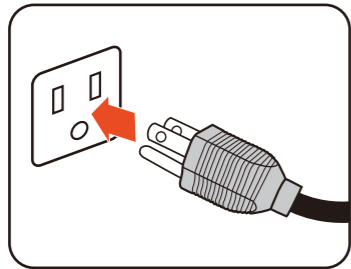

## LCD Monitor Quick Start Guide

EX Series

DN: EX240N-EQ-V0

© 2022 BenQ Corporation. All rights reserved. Rights of modification reserved.

0-40°C 10-90% 0-3000m  
-20-60°C 10-60% 0-12000m

10

11

12