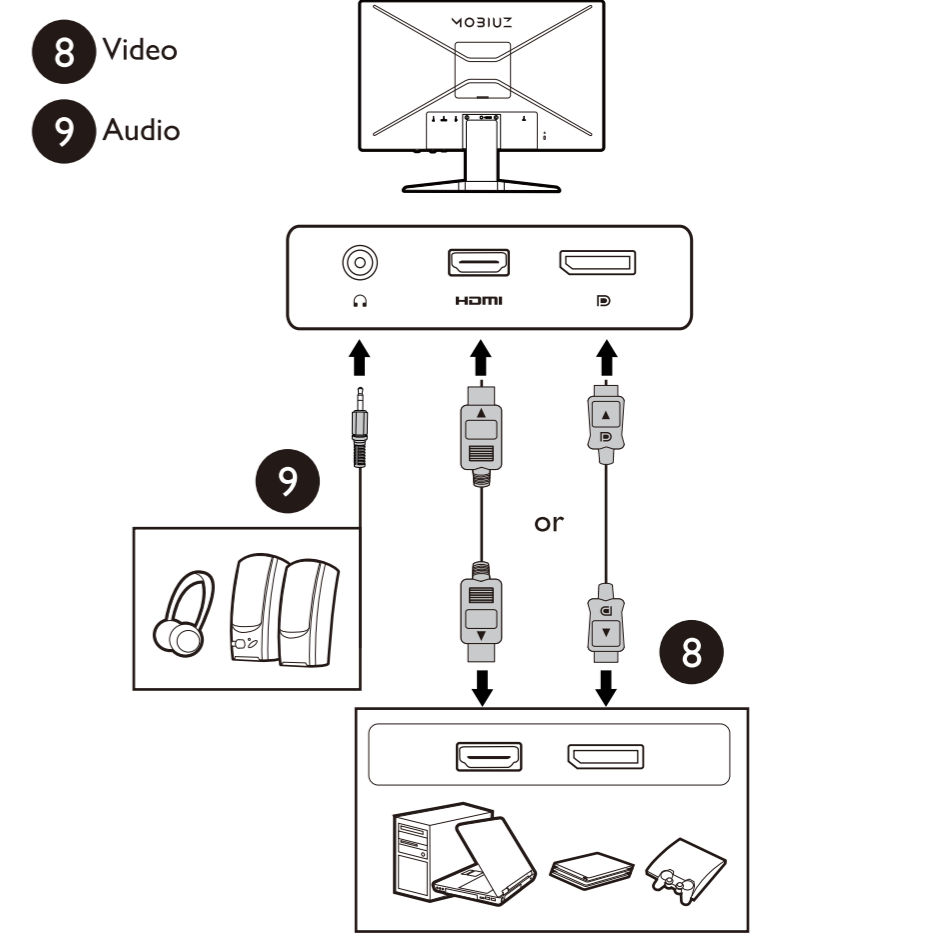

## LCD Monitor Quick Start Guide

EX Series

DN: EX240N-EQ-V0

© 2022 BenQ Corporation. All rights reserved. Rights of modification reserved.

0-40°C 10-90% 0-3000m  
-20-60°C 10-60% 0-12000m

10

11

12

13

1

2

3

1

2

 M4 x 10 mm

3