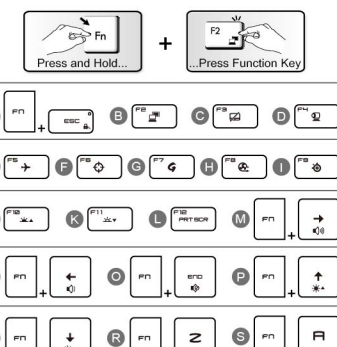

III- Function Keys

- A. Enable or disable the default FN function keys. B. Switch the display output mode. C. Enable or disable the touchpad function.

Produktoversikt

- 1.Avi/p-tast/ Strøm-LED/ GPU-modus-LED 2.Tastatur 3.Fingertrykksensør 4.Styreplate 5.Statusalampe... 14.Thunderbolt (Type-C) 15.USB 3.2 Gen 2-Port (Type-C)...

Magyar

Termékkétfésítés

- 1.Power gomb/ Bekapcsoló állapot LED/ GPU mód LED 2.Tastatur 3.Fingertrykksenszor 4.Styrelemez 5.Állapotjelző LED... 14.Thunderbolt (Type-C) 15.USB 3.2 Gen 2-Port (Type-C)...

Suomi

Tuotekuvaus

- 1.Virtainäppäin/ virran merkkivalo/ GPU-tilin merkkivalo 2.Näppäintila 3.Sormenjälkitunnistin 4.Kosketusalausta 5.Tila-LED... 14.Thunderbolt (Type C) 15.USB 3.2 Gen 2 -portti (Type C, sisältää DisplayPort-toiminnon) (valinnainen)...

Latvian

Produktu pārskats

- 1.Barosānas taustiņš/ virāna merkkivalo/ GPU režīma āvāsiņa dioda 2.Tastatūra 3.Pirkstu nospiedumu sensors 4.Skārienpaliķnis 5.LED statusa... 14.Thunderbolt (Type-C) 15.USB 3.2 Gen 2-ports (2. tipa) (ar funkciju DisplayPort) (papildinājums)...

Lietuvių

Produkto apžvalga

- 1.Įjungimo klavišas klaviatūroje/ įjungimo dioda šviesos šviesos dioda 2.Klaviatūra 3.Pirštų atpažinimo jutiklis 4.Jutiklinis klavišas 5.Svėjos LED... 14.Thunderbolt (Type-C) 15.USB 3.2 Gen 2-Port (Type-C)...

Ελληνικά

Σύντομη παρουσίαση προϊόντος

- 1.Πλήκτρο ισχύος στο πληκτρολόγιο/ LED λάμπα GPU λειτουργία LED 2.Ταμπιέρωμα 3.Ασθητήρας δακτυλικών αποτυπωμάτων 4.Πινάκιο αψής 5.Στάσιος LED... 14.Thunderbolt (Type-C) 15.USB 3.2 Gen 2-Port (Type-C)...

Frånçais

Dansk

Produktoversikt

- 1.Strømknapp/ Strøm-LED/ GPU-tilstands-LED 2.Tastatur 3.Fingertrykksensør 4.Berøringsplade 5.Status LED... 14.Thunderbolt (Type-C) 15.USB 3.2 Gen 2-Port (Type-C)...

Nederlands

Productoverzicht

- 1.Aan/uit-toets/ Aan/uit LED/ GPU Modus LED 2.Taastbord 3.Fingerdruk Sensor 4.Touchpad 5.Staatsindicator... 14.Thunderbolt (Type-C) 15.USB 3.2 Gen 2-Port (Type-C)...

Svenska

Produktöversikt

- 1.Strömknapp/ Ström-LED/ GPU-ljusstas-LED 2.Tastatur 3.Fingertrykksensör 4.Beröringsplatta 5.StatusLED... 14.Thunderbolt (Type C) 15.USB 3.2 Gen 2-Port (Type C)...

Deutsch

Produktübersicht (dient nur als Referenz)

- 1.Power-Taster/ Power-LED/ GPU Modus-LED 2.Tastatur 3.Fingerdrucksensoren 4.Touchpad 5.Status-LED... 14.Thunderbolt (Type-C) 15.USB 3.2 Gen 2-Port (Type-C)...

Ελληνικά

Σύντομη παρουσίαση προϊόντος

Frånçais

Vue ouverte du dessus (pour référence uniquement)

- 1.Touche d'alimentation/ LED d'alimentation/ LED Mode GPU 2.Clavier 3.Capture d'empreinte digitale 4.Tablette tactile 5.LED témoin... 14.Thunderbolt (Type-C) 15.Port USB 3.2 Gen 2 (Type C, avec fonction DisplayPort) (en option) 16.Connecteur RJ-45 17.Connecateur d'alimentation 18.Connecteur HDMI

Dansk

Produktoversikt