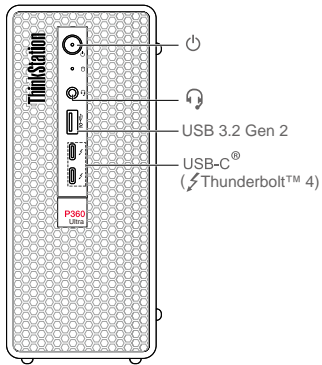

ThinkStation P360 Ultra

* For selected models

For Barcode Position Only

Printed in China
 PN: SP40MXXXX

Lenovo

* For selected models

[English]

USB transfer rate