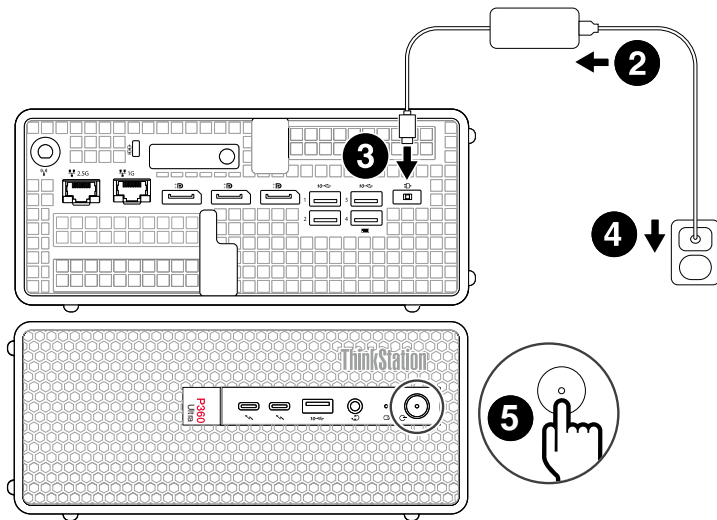

ThinkStation P360 Ultra

* For selected models

For Barcode Position Only

Printed in China
 PN: SP40MXXXX

Lenovo

* For selected models

[English]

USB transfer rate