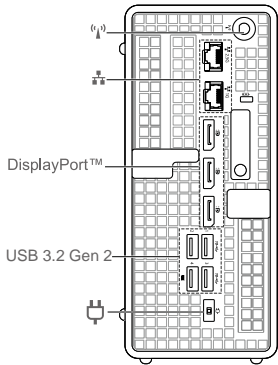

ThinkStation P360 Ultra

* For selected models

For Barcode Position Only

Printed in China
 PN: SP40MXXXX

Lenovo

* For selected models

[English]

USB transfer rate