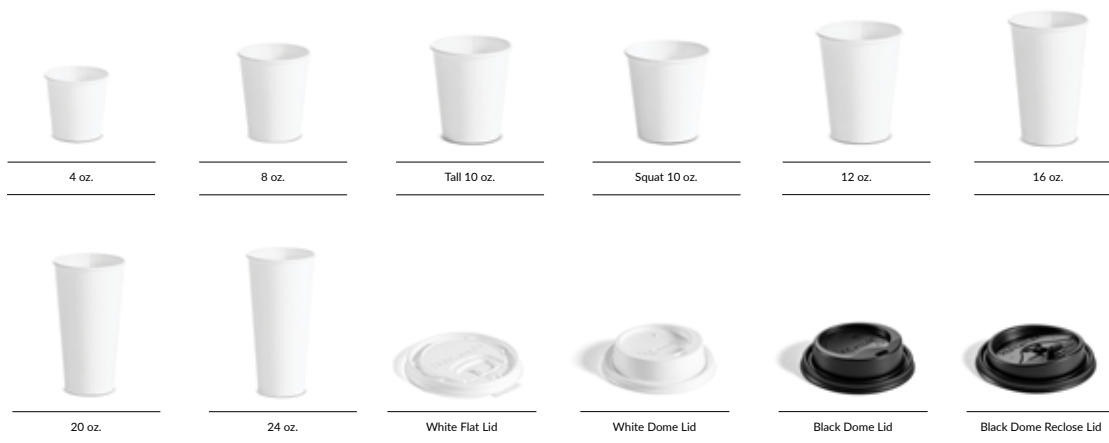

Single wall hot cups & lids

- Made for minimalists, with a single-wall paper composition that is economically and ecologically responsible
- Allows for creative customization to fit your brand
- Tight-fitting, easy-to-apply lids in a variety of styles
- Available in a range of industry-standard sizes

*All above cups available in Vines stock

**Custom printing available

White + Lids

Item	Item Description	Case Pack	Case Weight	Case Cube	Case Dimensions			Pallet	
					Length	Width	Height	Ti	Hi
62897	White Single Wall Hot Cup 4 oz.	1000	8.38	0.90	12.28	9.92	12.79	15	7
62898	White Single Wall Hot Cup 6 oz.	1000	11.42	1.77	15.00	12.24	16.61	9	5
62900	White Single Wall Hot Cup 8 oz.	1000	16.30	2.94	13.31	20.75	18.38	9	5
62906	White Single Wall Hot Cup Tall 10 oz.	1000	16.30	3.04	16.81	13.56	23.06	8	4
62901	White Single Wall Hot Cup Squat 10 oz.	1000	22.09	2.83	19.94	13.19	18.63	7	5
62902	White Single Wall Hot Cup 12 oz.	1000	25.66	3.25	20.06	13.31	21.00	7	4
62903	White Single Wall Hot Cup 16 oz.	1000	32.00	3.88	20.06	13.31	25.13	7	4
62904	White Single Wall Hot Cup 20 oz.	600	20.00	2.69	18.31	11.19	22.69	9	4
62905	White Single Wall Hot Cup 24 oz.	500	23.37	2.48	17.80	14.25	16.93	6	4
89434	White Dome Sipper Lid 8 oz.	1000	8.31	1.32	18.25	7.13	17.50	13	5
89435	Black Dome Sipper Lid 8 oz.	1000	8.31	1.32	18.25	7.13	17.50	13	5
89437	White Dome Sipper Lid 10 oz.	1000	7.00	1.68	18.00	7.63	21.13	12	4
89451	Black Dome Sipper Lid 10s-24 oz.	1000	9.18	1.63	18.25	7.94	19.44	12	5
89452	White Dome Sipper Lid 10s-24 oz.	1000	9.18	1.63	18.25	7.94	19.44	12	5
89453	Black Reclosable Dome Sipper Lid Reclose 10s-24 oz.	1000	9.18	1.63	18.25	7.94	19.44	12	5
89454	White Reclosable Dome Sipper Lid Reclose 10s-24 oz.	1000	9.18	1.63	18.25	7.94	19.44	12	5
89169	White Flat Tearback Lid 10s-24 oz.	1000	6.30	1.95	19.25	8.13	21.56	12	5