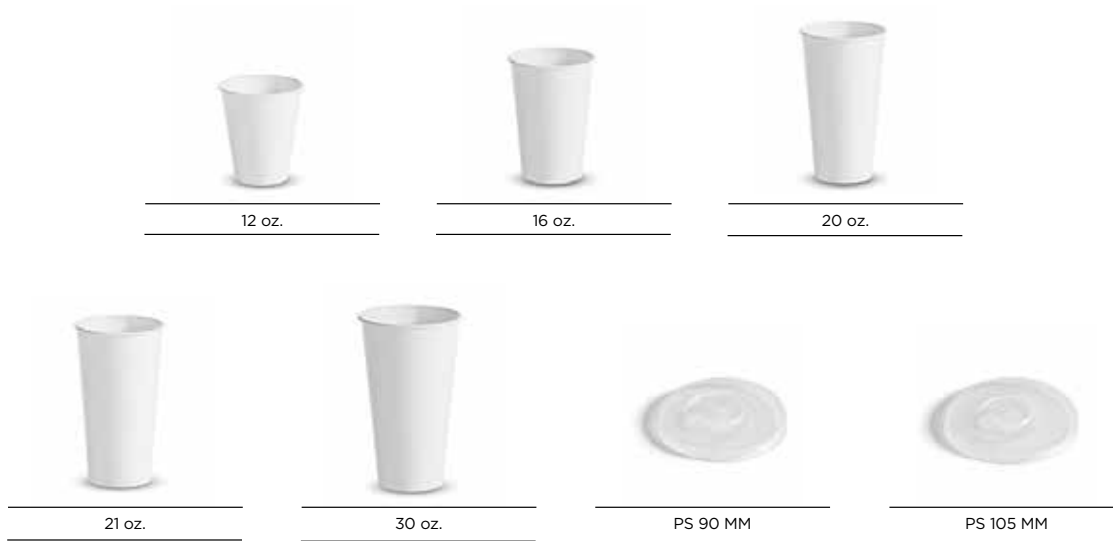

Cold cups & lids

- High-quality graphics to promote your brand
- Coated lining on the outside and inside of the cup provides a moisture barrier to keep drinks colder longer
- Stock and custom lid options are available for any size you choose
- Made in the USA

White

Item	Item Description		Case Pack	Weight	Case Cube	Case Dimensions			Pallet	
						Length	Width	Height	Ti	Hi
53331	Huhtamaki 12 oz. Squat Cold Cup		1200	22.60	2.40	14.75	14.75	19.06	9	5
53121	Huhtamaki 16 oz Cold Cup		1100	24.69	3.11	18.44	14.88	19.56	6	5
	Huhtamaki 20 oz. Cold Cup		1200	35.65	4.00	23.25	13.06	24.50	6	4
53086	Huhtamaki 21 oz. Cold Cup		1200	37.75	4.31	23.25	13.06	24.50	6	4
	Huhtamaki 30 oz. Cold Cup		860	33.60	4.43	21.44	17.31	20.63	6	5

*Custom printing available

Lids

Item	Item Description		Case Pack	Case Weight	Case Cube	Case Dimensions			Pallet	
						Length	Width	Height	Ti	Hi
89290	Cold Flat Lid PS 105 MM		1000	7.25	2.00	21.81	9.06	17.50	5	5
89276	Cold Flat Lid PS 90 MM		2400	11.28	3.40	22.19	14.94	17.75	5	5