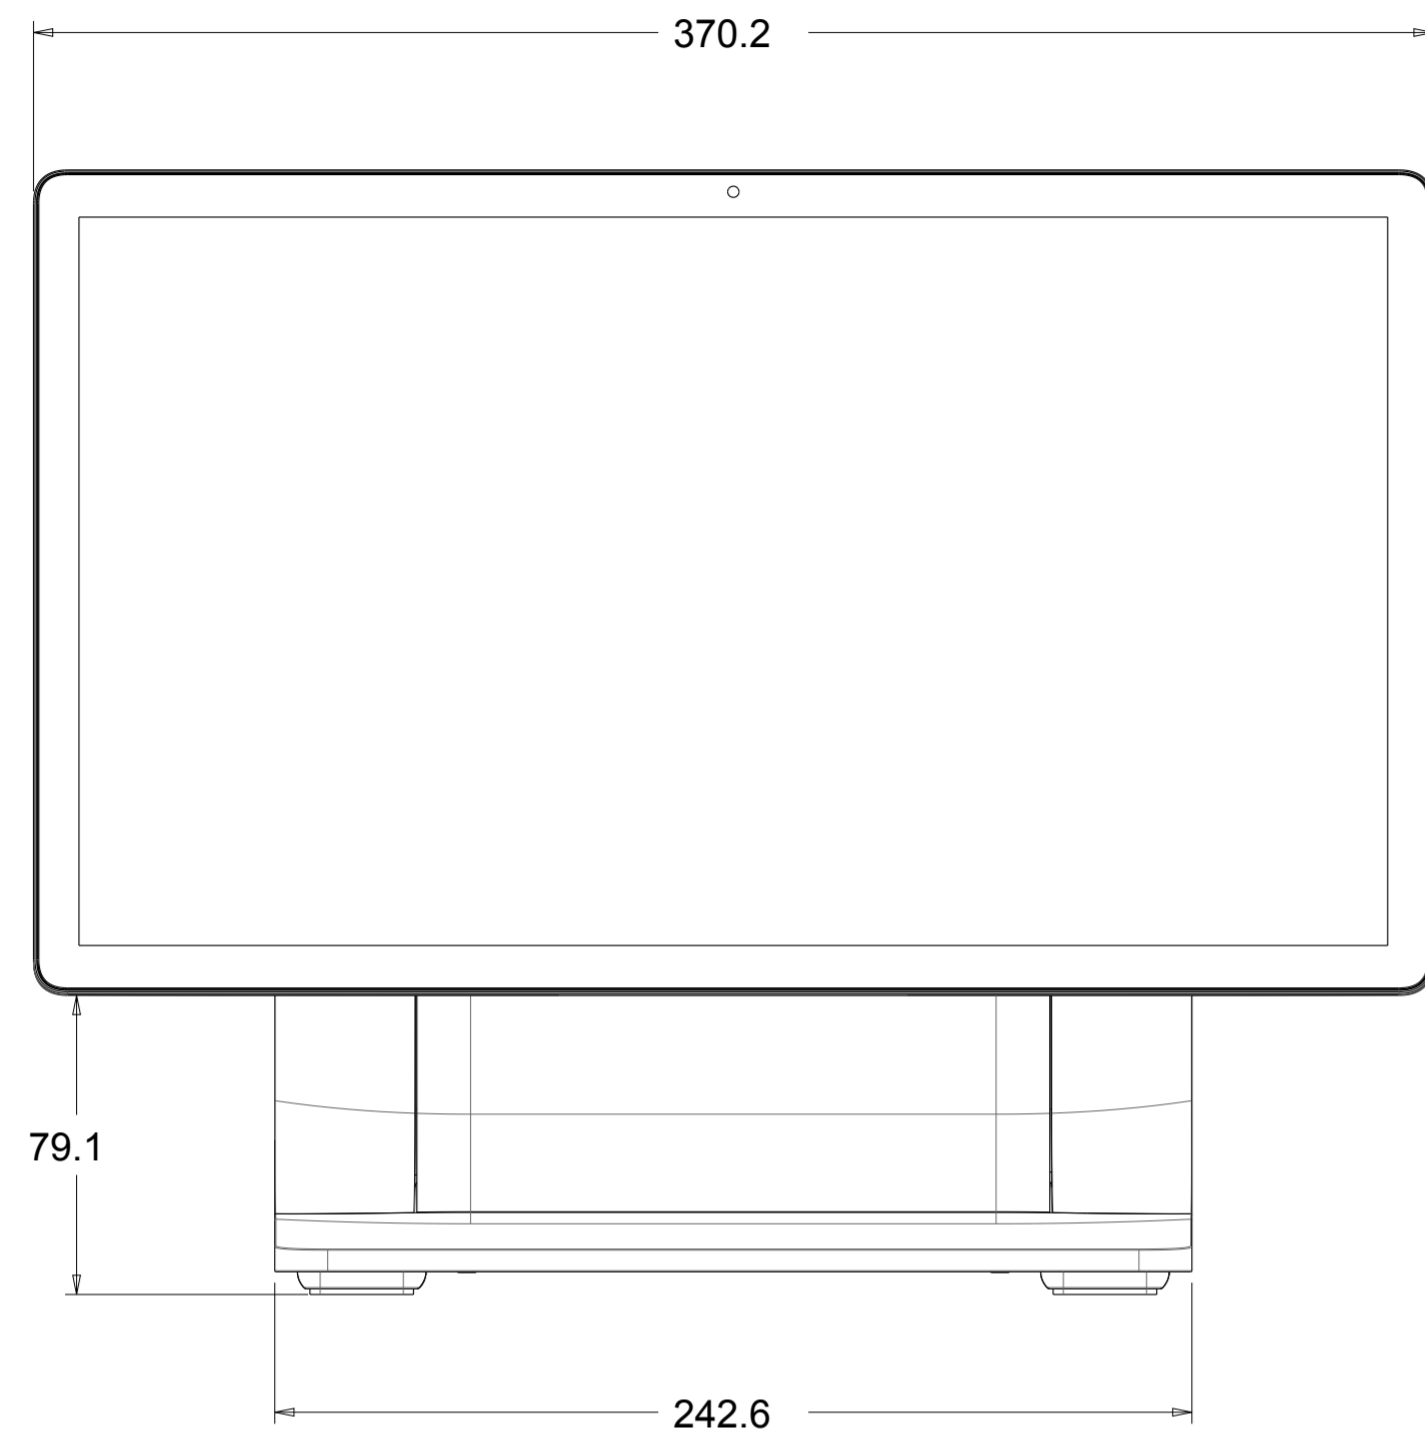

TITLE: Z30 STAND WITH SLATE 15"

10.1" CUSTOMER FACING DISPLAY (CFD) SHOWN. NO CFD MODEL AVAILABLE.

I/O DEFINITION
(CABLE COVER DOOR REMOVED)

COUNTER MOUNT OPTION
(SEE QUICK INTSTALL GUIDE)