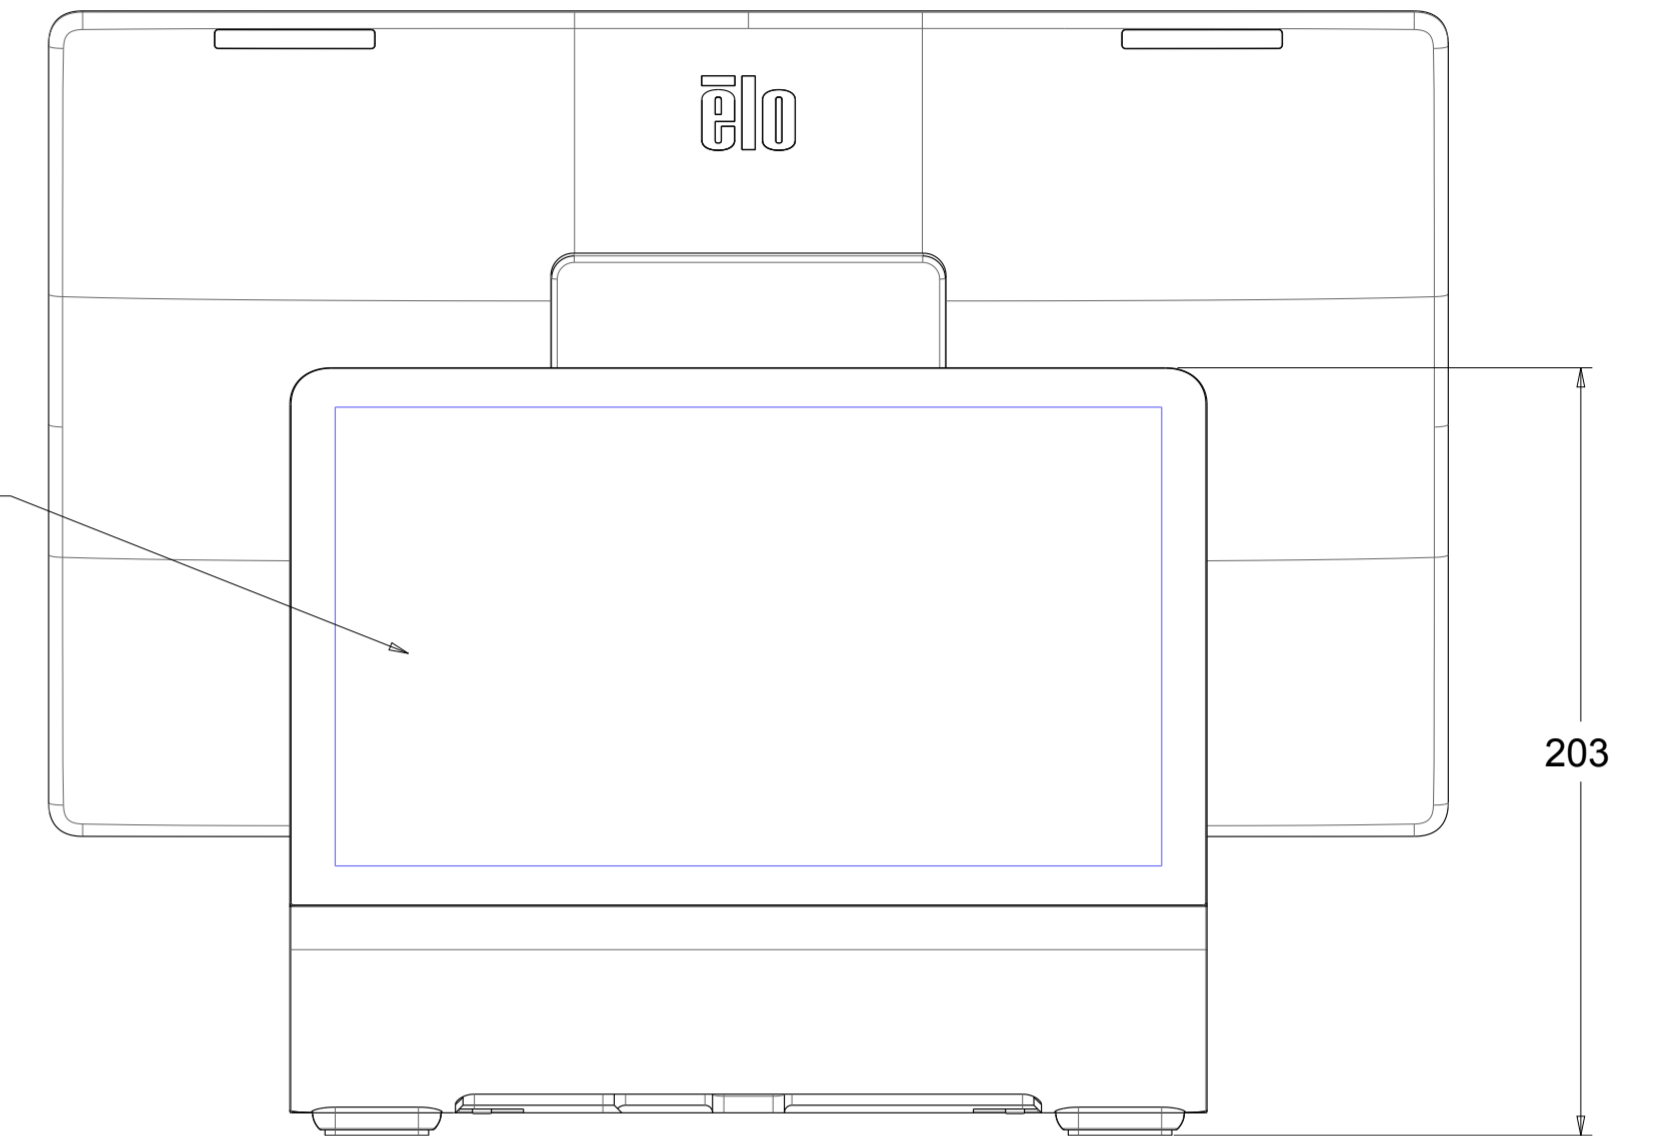

TITLE: Z30 STAND WITH SLATE 15"

10.1" CUSTOMER FACING DISPLAY (CFD) SHOWN. NO CFD MODEL AVAILABLE.

I/O DEFINITION
(CABLE COVER DOOR REMOVED)

COUNTER MOUNT OPTION
(SEE QUICK INTSTALL GUIDE)