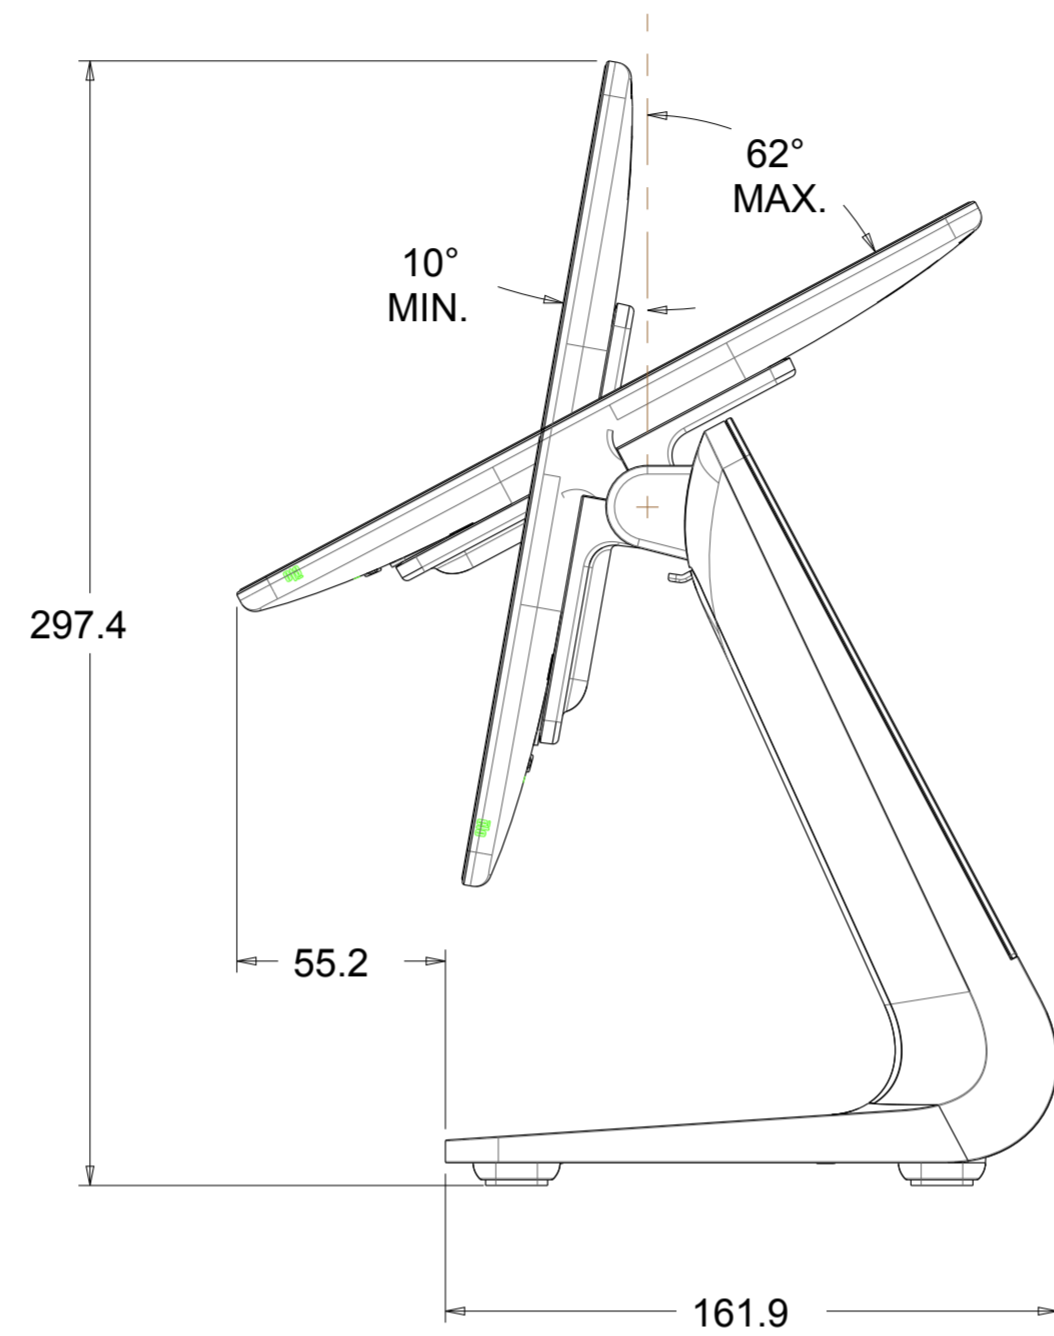

TITLE: Z30 STAND WITH SLATE 15"

10.1" CUSTOMER FACING DISPLAY (CFD) SHOWN. NO CFD MODEL AVAILABLE.

I/O DEFINITION
(CABLE COVER DOOR REMOVED)

COUNTER MOUNT OPTION
(SEE QUICK INTSTALL GUIDE)