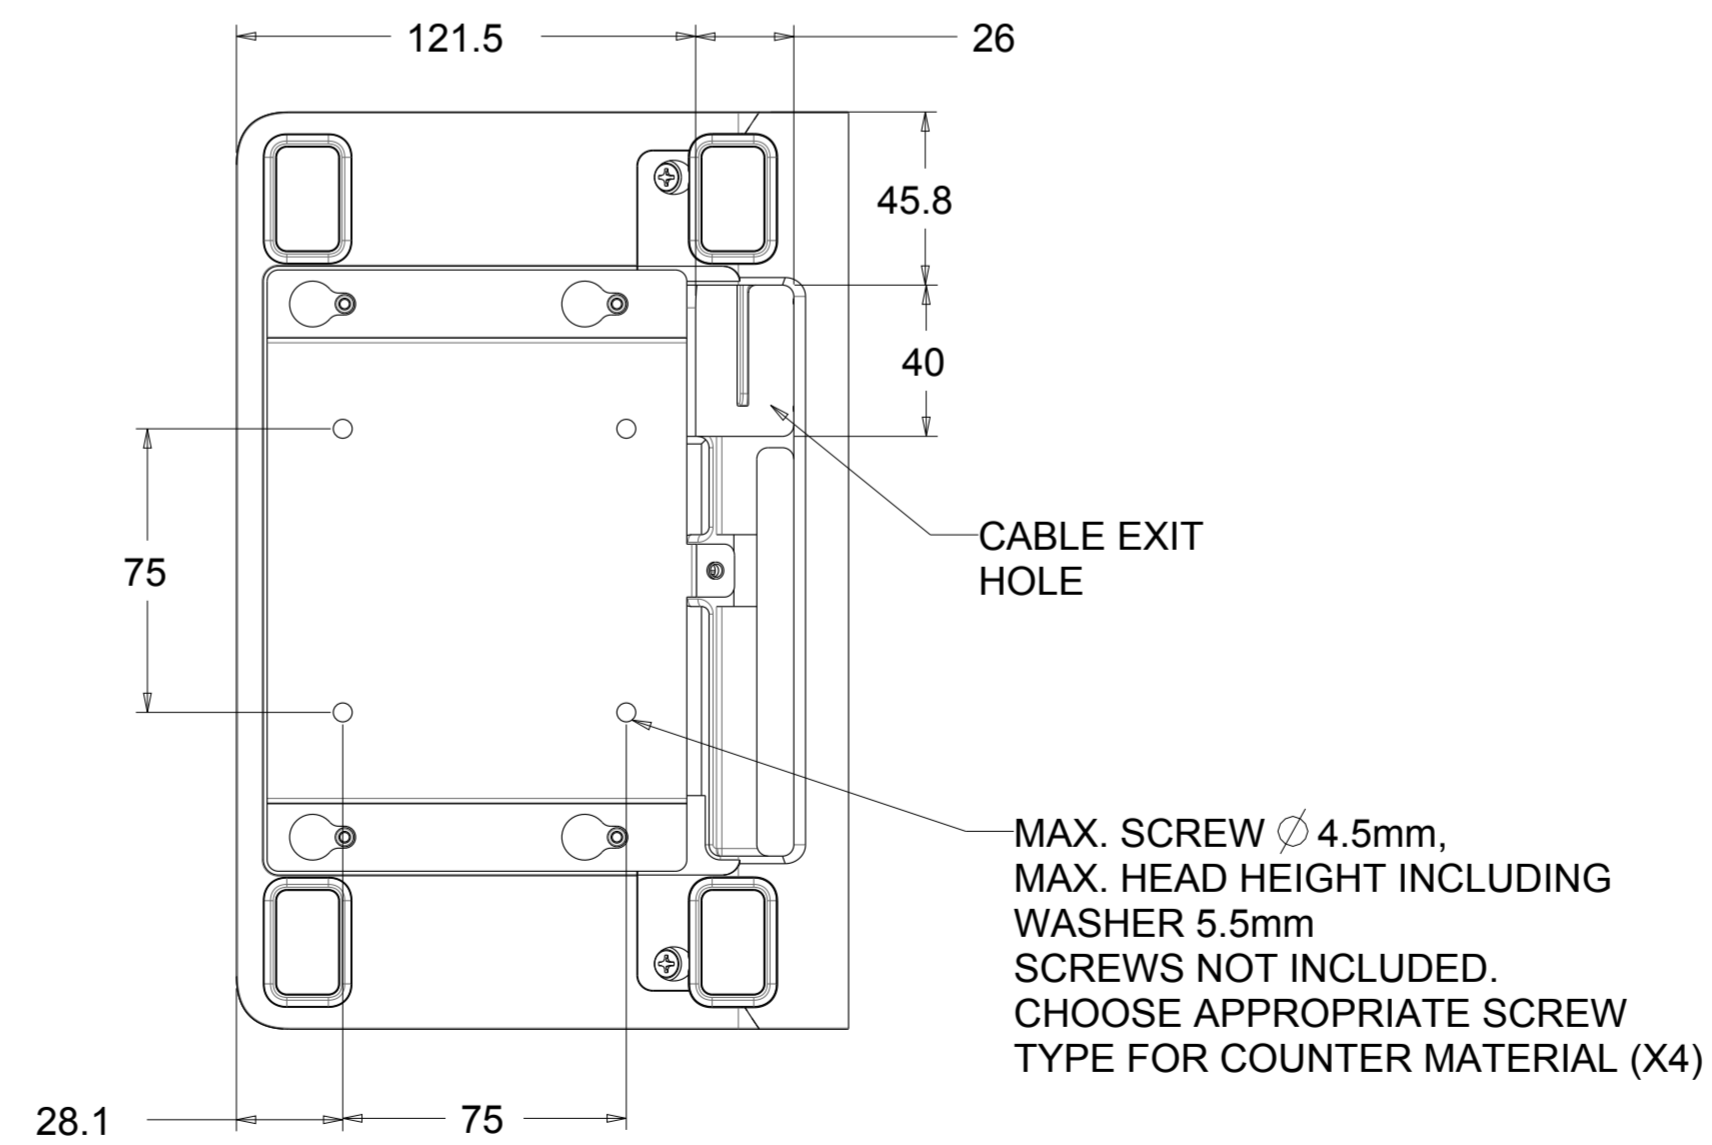

TITLE: Z30 STAND WITH SLATE 15"

10.1" CUSTOMER FACING DISPLAY (CFD) SHOWN. NO CFD MODEL AVAILABLE.

I/O DEFINITION
(CABLE COVER DOOR REMOVED)

COUNTER MOUNT OPTION
(SEE QUICK INTSTALL GUIDE)