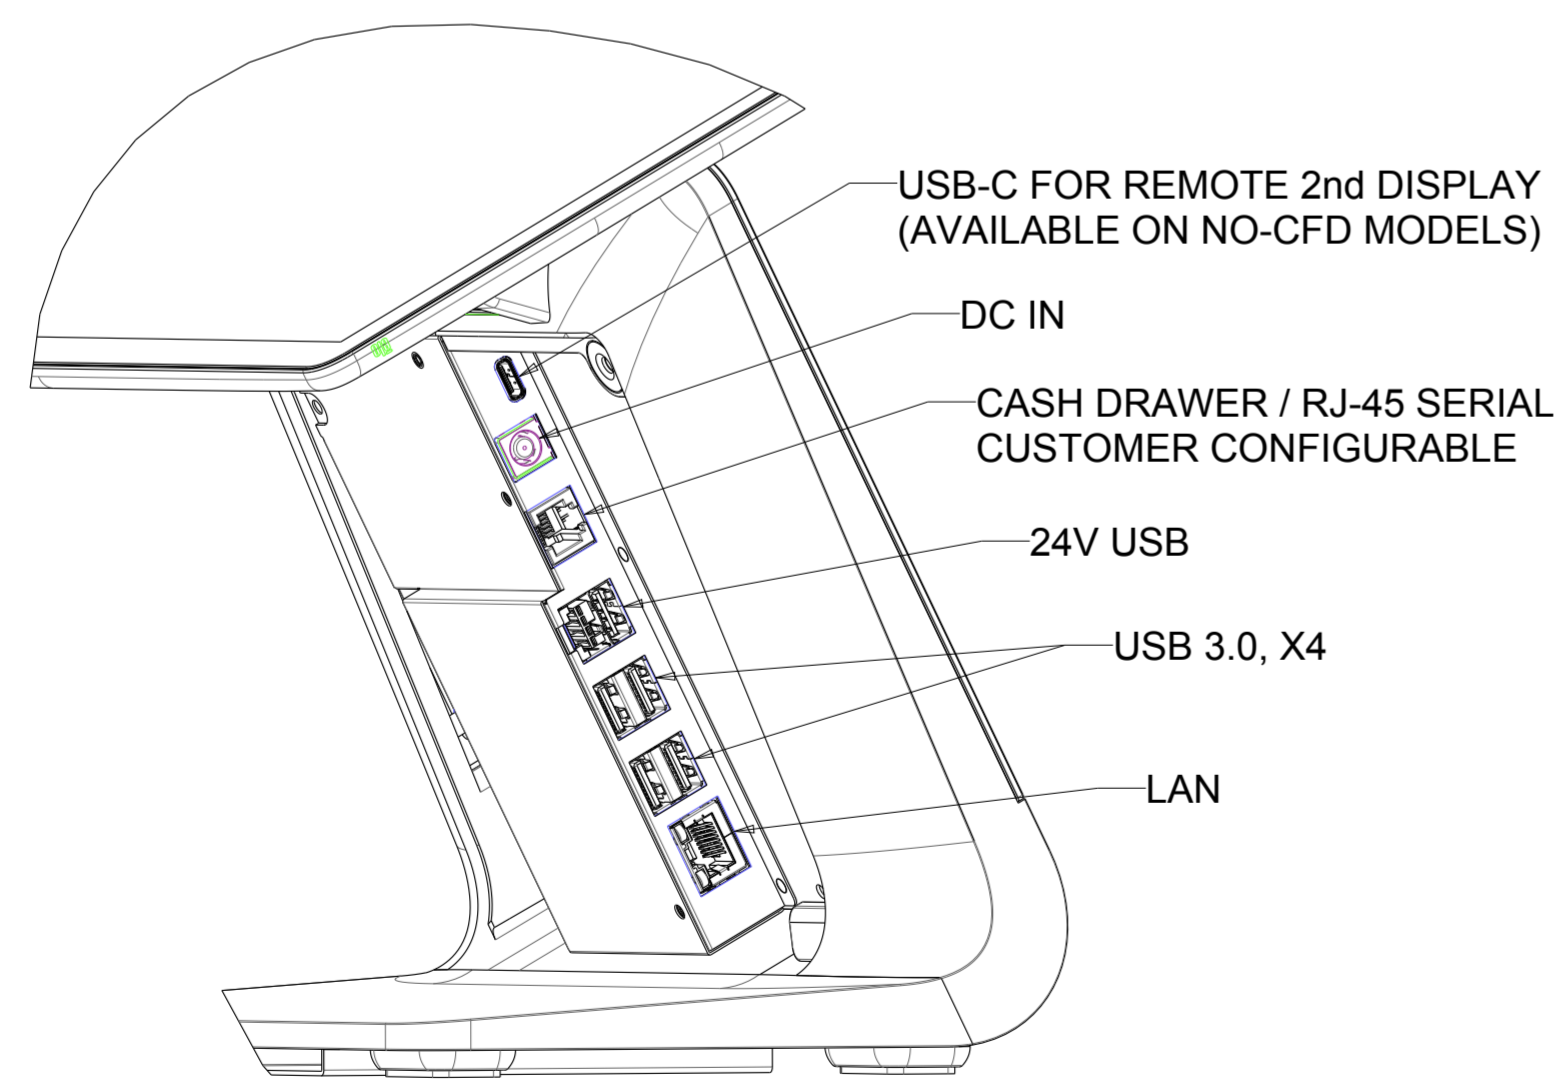

TITLE: Z30 STAND WITH SLATE 15"

10.1" CUSTOMER FACING DISPLAY (CFD) SHOWN. NO CFD MODEL AVAILABLE.

I/O DEFINITION
(CABLE COVER DOOR REMOVED)

COUNTER MOUNT OPTION
(SEE QUICK INTSTALL GUIDE)