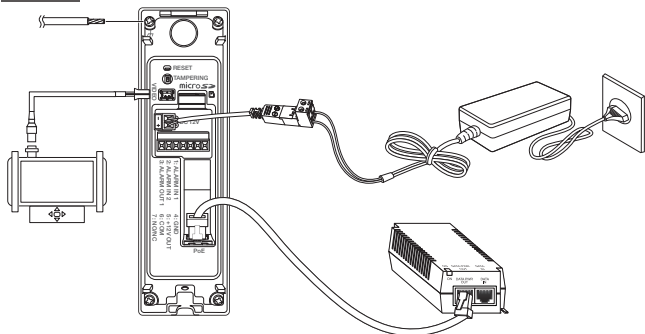

INSTALLATION

18

19