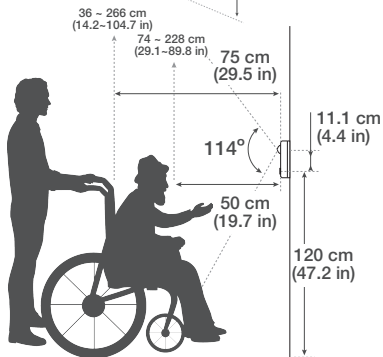

## INSTALLATION

3

Min. 24.5 ~  
Max. 117.1 cm  
(9.6~46.1 in)

6