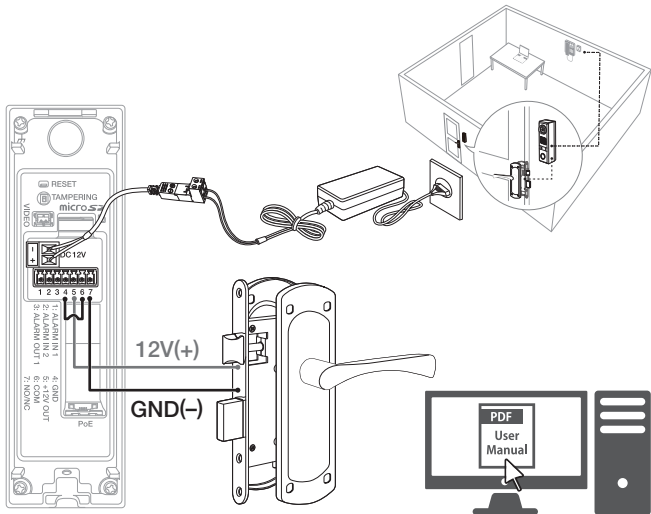

## INSTALLATION

14

15

- <Setup (  )> → <Intercom> → <Call Setup> → <Touchless call> → <Enable>

12

## INSTALLATION

16

- Setting up when using the Fail-Safe type door strike (Opens upon power outage)

Alarm output

Alarm output 2 (NO/NC port)

Type

N.C. (Normal Close)

17

- Setting up when using the Fail-Secure type door strike (Closes upon power outage)

Alarm output

Alarm output 2 (NO/NC port)

Type

N.O. (Normal Open)