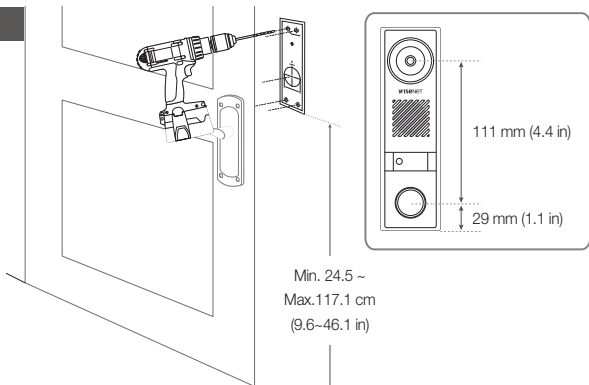

## INSTALLATION

1

2

- Not Included : Micro SD Card

5

## INSTALLATION

3

Min. 24.5 ~  
Max. 117.1 cm  
(9.6~46.1 in)

6