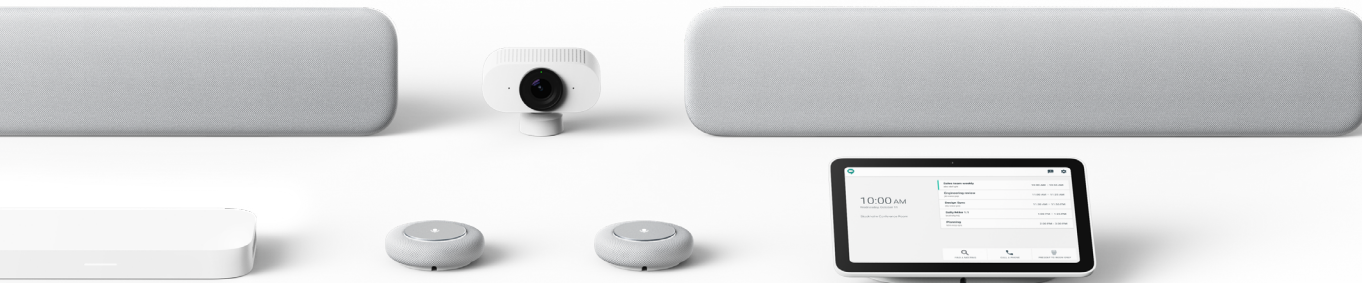

EASY TO INSTALL, EASY TO MANAGE

As the first kits for Google Meet incorporating Power over Ethernet (PoE), Series One room kits from Lenovo are easier and more cost-effective to install than almost any other option. Here’s why: With power and network combined in one Ethernet cable, there are fewer cables to run and less clutter under or on the table. In addition, PoE installations can be completed faster than traditional deployments. And Series One room kits from Lenovo are managed through the G Suite admin console, something most IT teams are already skilled at using.

SUPPORT YOU CAN DEPEND ON

In addition to providing a rich, immersive meeting experience, Series One room kits from Lenovo are backed by a 3-year Lenovo Premier Support warranty. Additional coverage is available through Lenovo’s optional Smart Office Professional Services, which provide personalized support every step of the way.