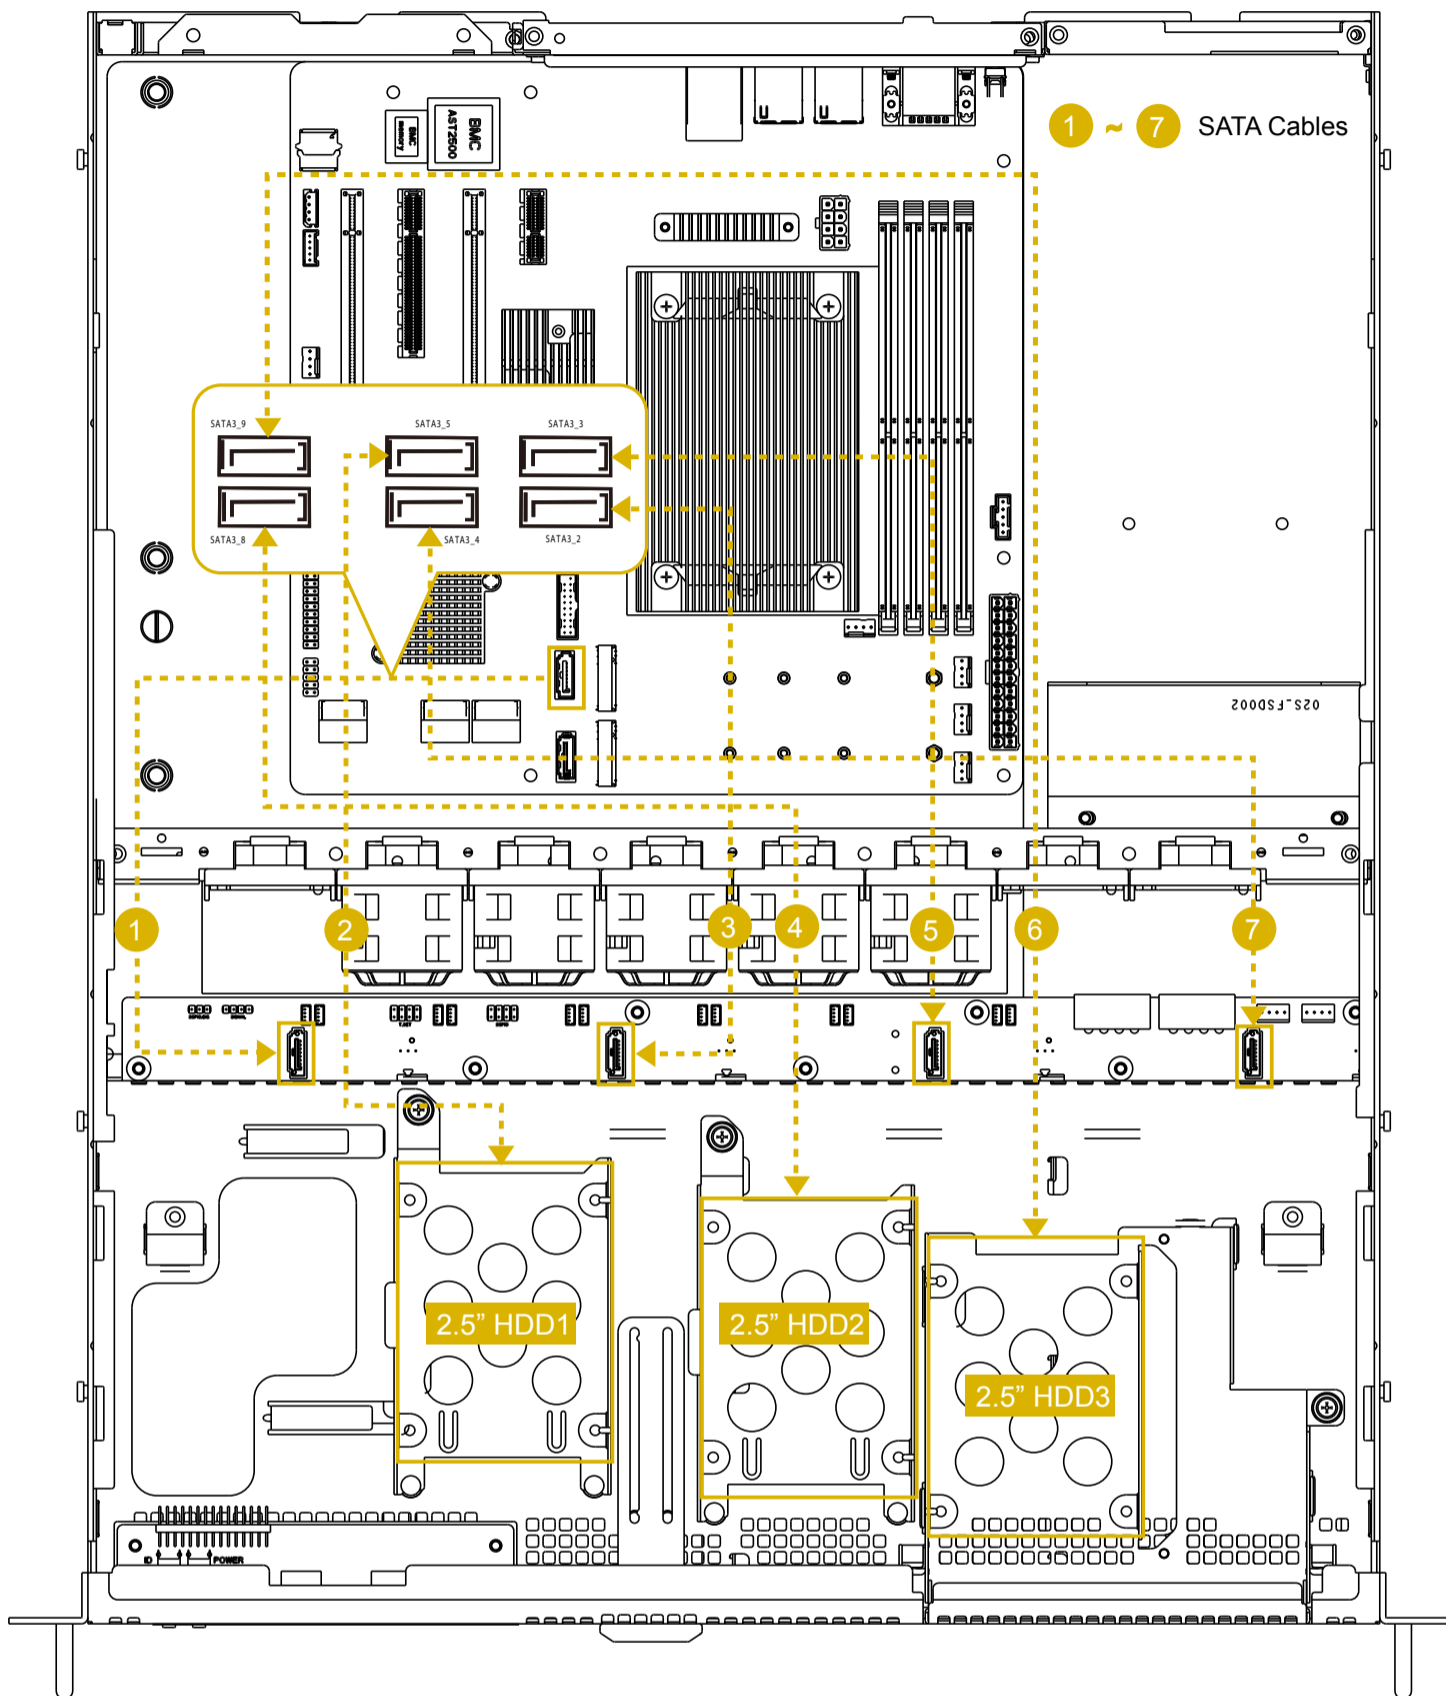

SATA Cable Connections

Front Panel Cable & USB Cable Connections