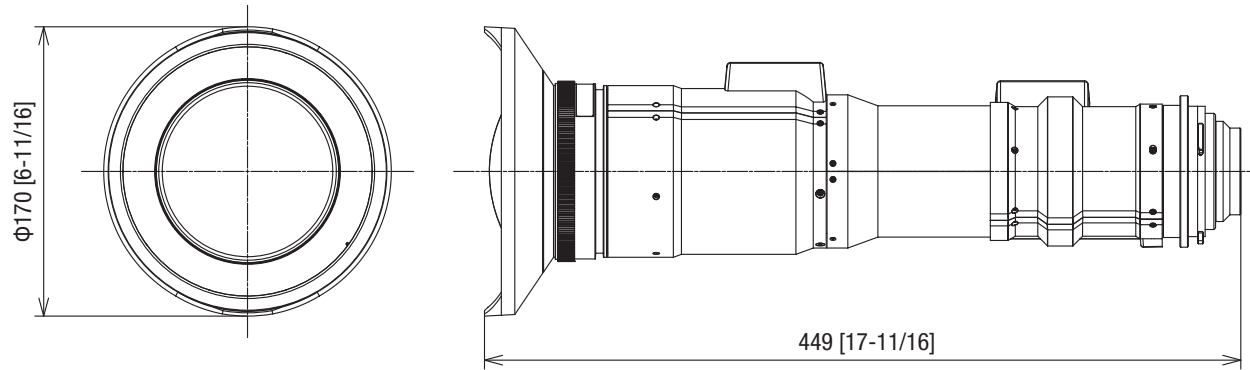

Panasonic Lens

ET-ELU20

ET-ELU20

ET-ELU20+PT-MZ880/PT-MZ780/PT-MZ680

mm [inches]

Design and specifications subject to change without notice.

Sep 2021_01