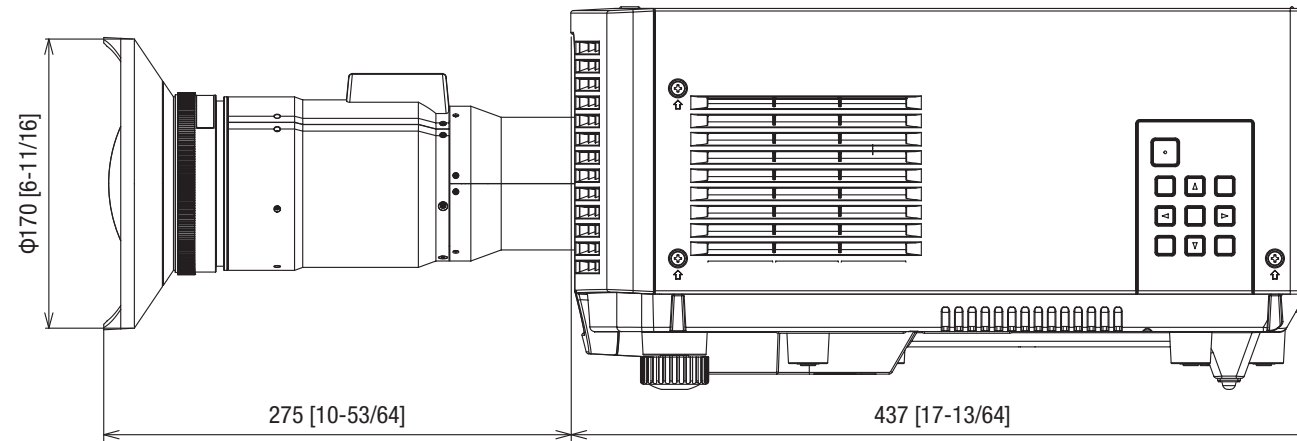

Panasonic Lens

ET-ELU20

ET-ELU20

ET-ELU20+PT-MZ880/PT-MZ780/PT-MZ680

mm [inches]

Design and specifications subject to change without notice.

Sep 2021_01