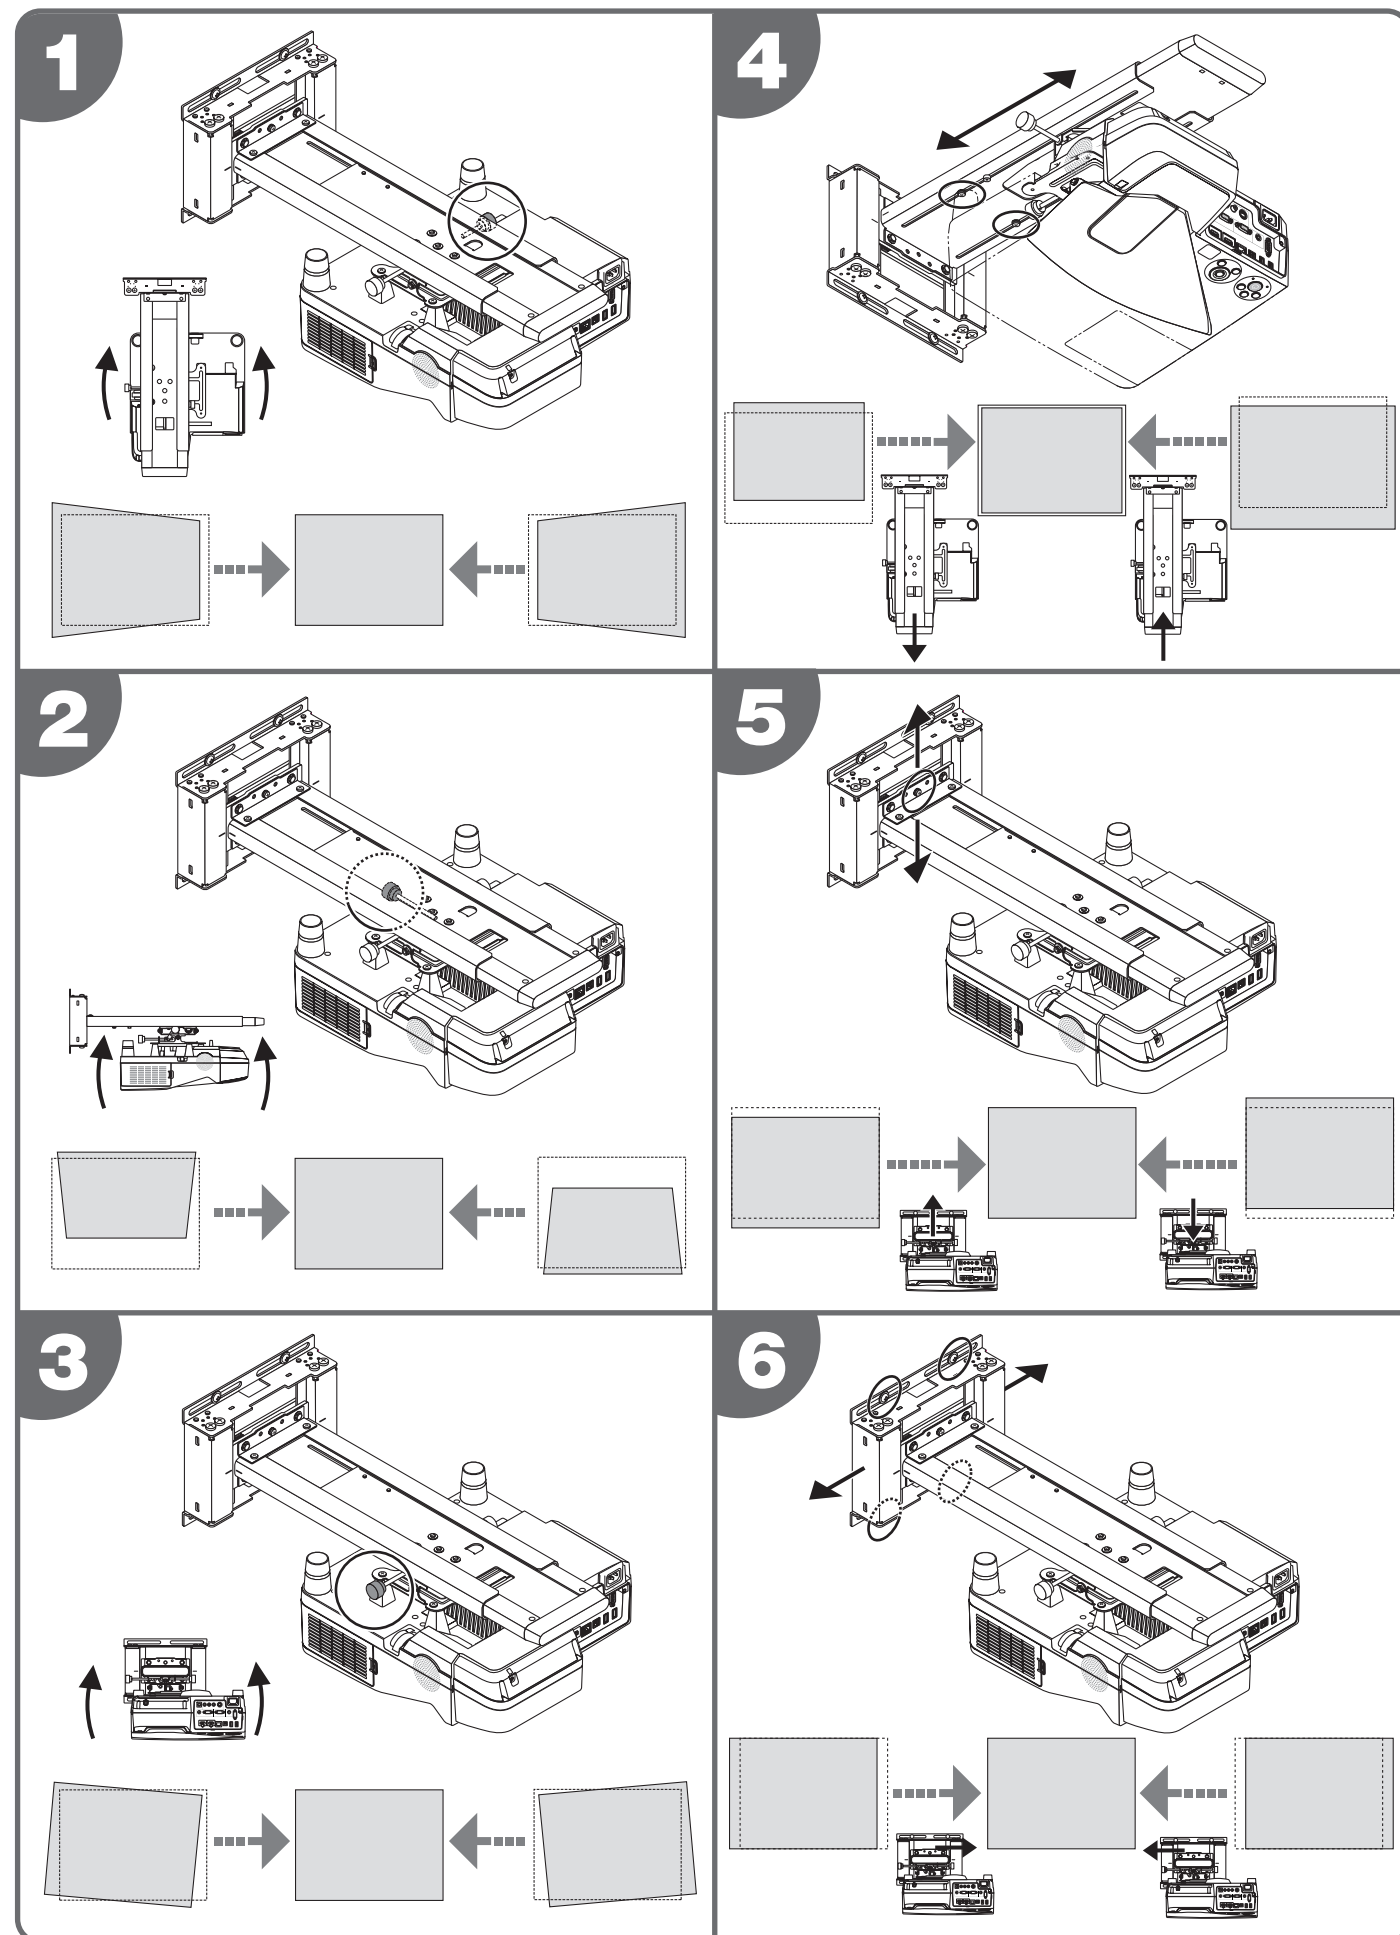

# Quick Install Guide

NP04WK-QIG-01

● NP-UM330X series

D (inch)	W (cm)	H2 (cm)	L1 (cm)	L2 (cm)	H1 (cm)
61.5	125.0	93.7	10.5	44.8	21.2
70	142.2	106.7	16.8	51.1	23.1
80	162.6	121.9	24.1	58.5	25.4
90	182.9	137.2	31.5	65.8	27.6
100	203.2	152.4	38.8	73.2	29.9

● NP-UM330W series

D (inch)	W (cm)	H2 (cm)	L1 (cm)	L2 (cm)	H1 (cm)
58	124.9	78.1	10.5	44.8	21.3
60	129.2	80.8	12.0	46.4	21.8
70	150.8	94.2	19.8	54.2	24.1
80	172.3	107.7	27.6	62.0	26.5
90	193.9	121.2	35.4	69.8	28.9
100	215.4	134.6	43.2	77.6	31.3

● NP-U300X series

D (inch)	W (cm)	H2 (cm)	L1 (cm)	L2 (cm)	H1 (cm)
63	128.0	96.0	13.3	47.5	31.2
65	132.1	99.1	15.0	49.2	32.0
70	142.2	106.7	19.2	53.4	34.2
75	152.4	114.3	23.5	57.7	36.3
77	156.5	117.3	25.1	59.4	37.2
80	162.6	121.9	27.7	61.9	38.4
85	172.7	129.5	32.0	66.2	40.6

● NP-UM383WL series

Screen		Projection distance				Height between wall adapt-er's lower edge screw hole center and screen's upper edge - H1 (cm)	
		L1 ( cm )		L2 ( cm )			
Size (D)	W (width) x H2 (height) (cm)	wide	tele	wide	tele	Lens Shift MAX	Lens Shift MIN
70	150.8 x 94.2	8.0	10.1	41.0	43.2	27.08	21.38
80	172.3 x 107.7	13.8	16.3	46.8	49.3	30.58	24.08
90	193.9 x 121.2	19.7	22.4	52.7	55.4	33.98	26.78
100	215.4 x 134.6	25.5	28.5	58.5	61.5	37.48	29.48
110	236.9 x 148.1	31.3	34.6	64.3	67.6	40.98	32.08
120	258.5 x 161.5	37.1	40.8	70.1	73.8	44.48	34.78
130	280.0 x 175.0	42.9	46.9	75.9	79.9	47.98	37.48