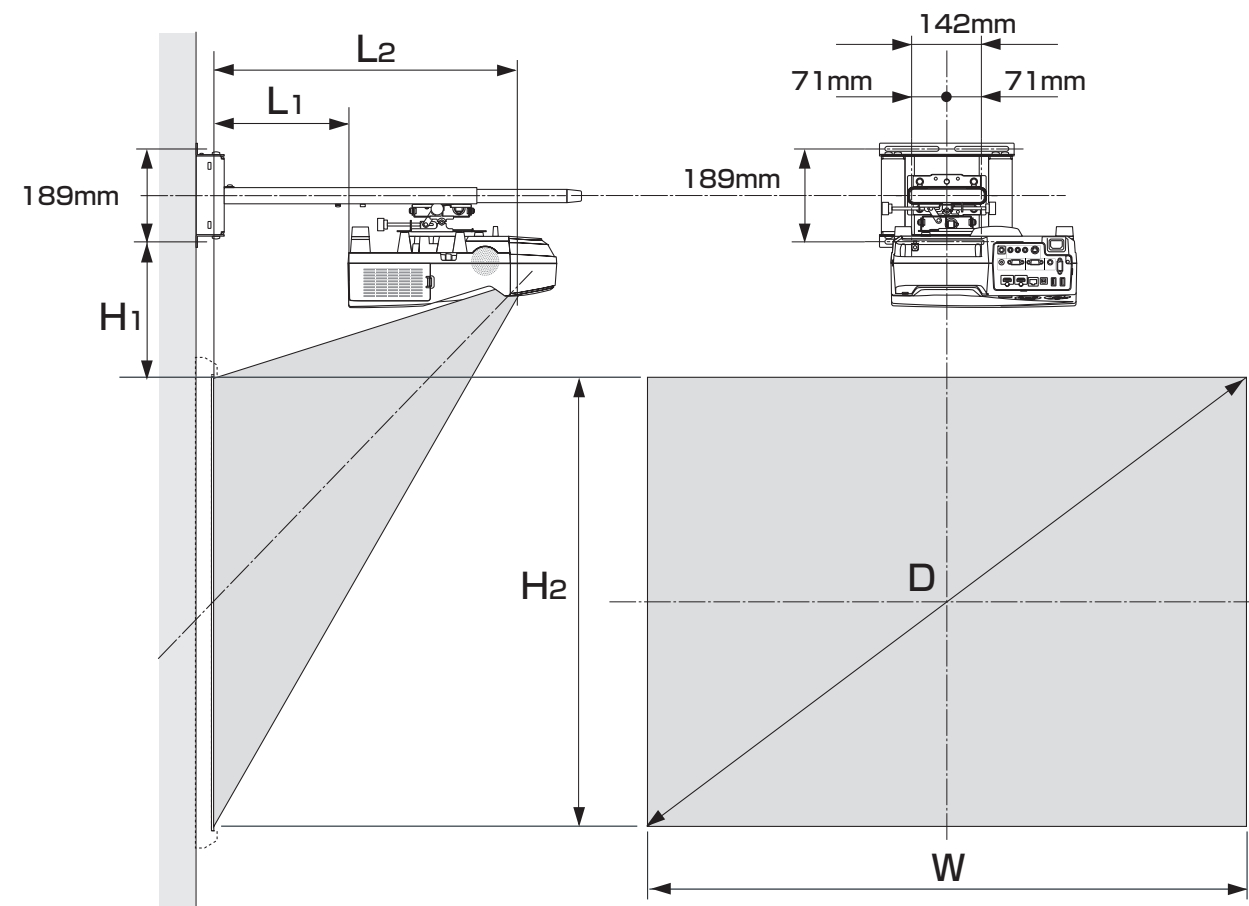

Quick Install Guide

NP04WK-QIG-01

● NP-UM330X series

D (inch)	W (cm)	H2 (cm)	L1 (cm)	L2 (cm)	H1 (cm)
61.5	125.0	93.7	10.5	44.8	21.2
70	142.2	106.7	16.8	51.1	23.1
80	162.6	121.9	24.1	58.5	25.4
90	182.9	137.2	31.5	65.8	27.6
100	203.2	152.4	38.8	73.2	29.9

● NP-UM330W series

D (inch)	W (cm)	H2 (cm)	L1 (cm)	L2 (cm)	H1 (cm)
58	124.9	78.1	10.5	44.8	21.3
60	129.2	80.8	12.0	46.4	21.8
70	150.8	94.2	19.8	54.2	24.1
80	172.3	107.7	27.6	62.0	26.5
90	193.9	121.2	35.4	69.8	28.9
100	215.4	134.6	43.2	77.6	31.3

● NP-U300X series

D (inch)	W (cm)	H2 (cm)	L1 (cm)	L2 (cm)	H1 (cm)
63	128.0	96.0	13.3	47.5	31.2
65	132.1	99.1	15.0	49.2	32.0
70	142.2	106.7	19.2	53.4	34.2
75	152.4	114.3	23.5	57.7	36.3
77	156.5	117.3	25.1	59.4	37.2
80	162.6	121.9	27.7	61.9	38.4
85	172.7	129.5	32.0	66.2	40.6

● NP-U310W series

D (inch)	W (cm)	H2 (cm)	L1 (cm)	L2 (cm)	H1 (cm)
77	165.9	103.7	15.3	49.5	30.2
80	172.3	107.7	17.4	51.6	31.2
85	183.1	114.4	21.4	55.6	32.9
87.2	187.8	117.4	22.6	56.8	33.6
90	193.9	121.2	24.6	58.8	34.6
95	204.6	127.9	28.3	62.5	36.3
100	215.4	134.6	31.9	66.1	38.0

● NP-UM383WL series

Screen		Projection distance				Height between wall adapt-er's lower edge screw hole center and screen's upper edge - H1 (cm)	
		L1 (cm)		L2 (cm)			
Size (D)	W (width) x H2 (height) (cm)	wide	tele	wide	tele	Lens Shift MAX	Lens Shift MIN
70	150.8 x 94.2	8.0	10.1	41.0	43.2	27.08	21.38
80	172.3 x 107.7	13.8	16.3	46.8	49.3	30.58	24.08
90	193.9 x 121.2	19.7	22.4	52.7	55.4	33.98	26.78
100	215.4 x 134.6	25.5	28.5	58.5	61.5	37.48	29.48
110	236.9 x 148.1	31.3	34.6	64.3	67.6	40.98	32.08
120	258.5 x 161.5	37.1	40.8	70.1	73.8	44.48	34.78
130	280.0 x 175.0	42.9	46.9	75.9	79.9	47.98	37.48