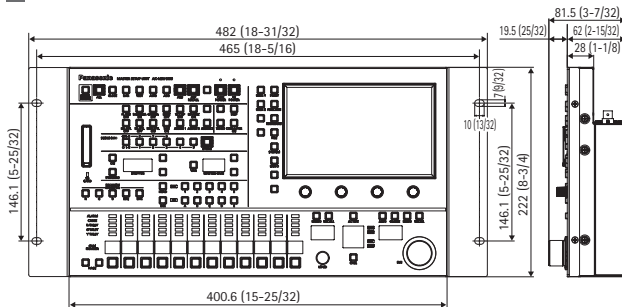

AK-MSU1000GJ