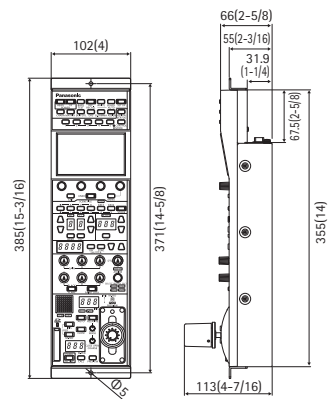

Dimensions

As of August, 2019

Unit: mm(inches)

AK-UC4000GJ/UC4000GSJ

AK-UCU600PJ/UCU600EJ/UCU600PSJ/UCU600ESJ

* Dimensions are for LEMO connector model.

AK-HRP1000GJ

AK-HRP1005GJ