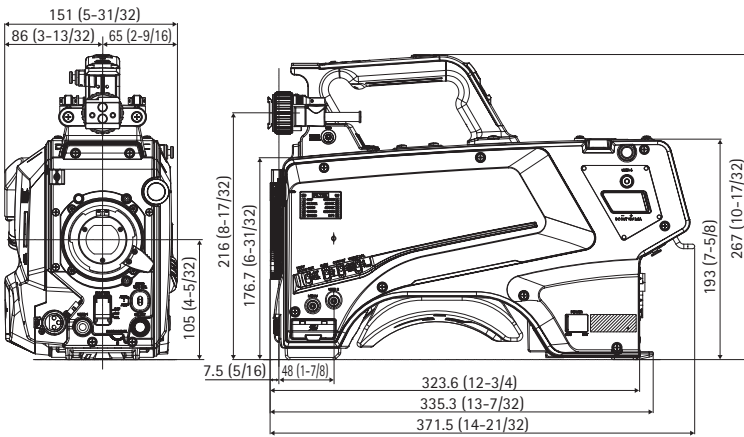

Dimensions

As of August, 2019

Unit: mm(inches)

AK-UC4000GJ/UC4000GSJ

AK-UCU600PJ/UCU600EJ/UCU600PSJ/UCU600ESJ

* Dimensions are for LEMO connector model.

AK-HRP1000GJ

AK-HRP1005GJ