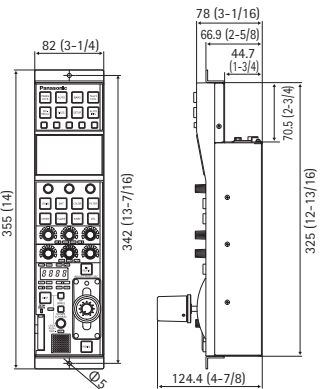

Dimensions

As of August, 2019

Unit: mm(inches)

AK-UC4000GJ/UC4000GSJ

AK-UCU600PJ/UCU600EJ/UCU600PSJ/UCU600ESJ

* Dimensions are for LEMO connector model.

AK-HRP1000GJ

AK-HRP1005GJ