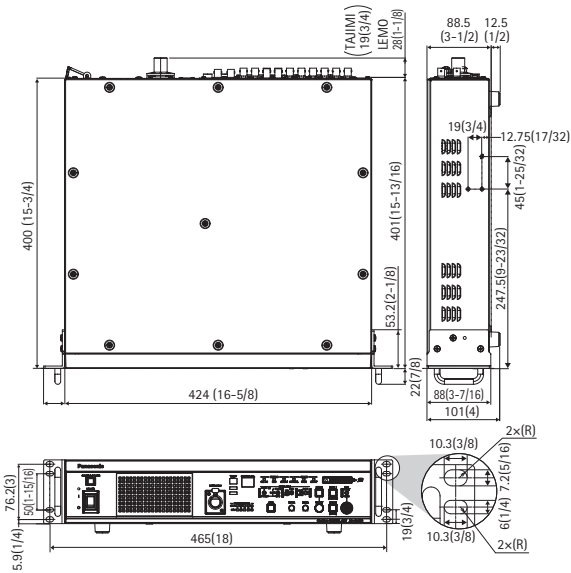

Dimensions

As of August, 2019

Unit: mm(inches)

AK-UC4000GJ/UC4000GSJ

AK-UCU600PJ/UCU600EJ/UCU600PSJ/UCU600ESJ

* Dimensions are for LEMO connector model.

AK-HRP1000GJ

AK-HRP1005GJ