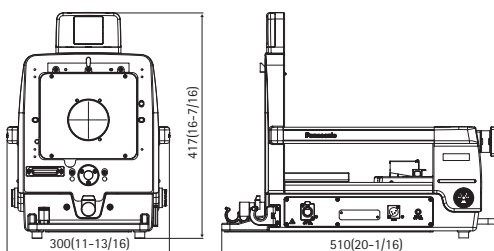

AK-HBU500GJ