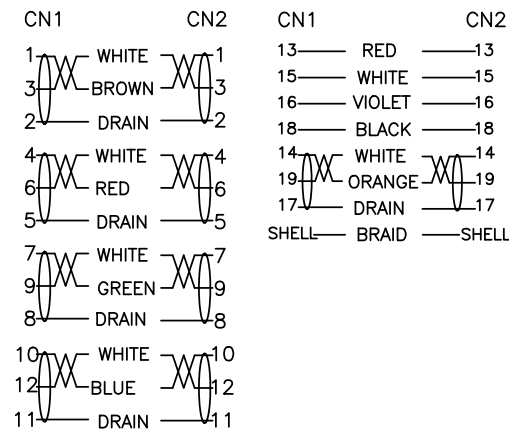

MATERIALS LIST:

- 1,CABLE:UL20379 HDMI 1.4V(7/0.127TA*1PR+EAM)*5+7/0.127TA*4C+AB 65%
OD:7.3MM COLOR:P001(BLACK) (W12112305)
MANUFACTURER:SPACE SHUTTLE HI-TECH CO,LTD.
- 2,CONNECTOR: 19M PIN GOLD PLATED 15u", GOLD PLATED FRONT SHELL
MANUFACTURER: HONG JUN DE OR EQUATION
- 3,PVC:BLACK(V398) 45P
MANUFACTURER:SPACE SHUTTLE HI-TECH CO,LTD.
- 4,DUST COVER: PE
MANUFACTURER:SPACE SHUTTLE HI-TECH CO,LTD.
- 5,LABEL:YEAR/MONTH LABEL
MANUFACTURER:WAN LONG

ELECTRONIC TEST:

- A.OPEN/SHORT/INTERMITTENCE: 100%.
- B.HI-POT: 300V DC/sec
- C.INSULATION RESISTANCE: 20M ohm (MIN)
- D.CONDUCTIVE RESISTANCE: 0<L≤10FT 2 ohm (MAX)
10FT≤L<15FT 3 ohm (MAX)
15FT≤L<30FT 4 ohm (MAX)
30FT≤L<99FT 6 ohm (MAX)
L≥100FT 10 ohm (MAX)

SSFT P/N:	BBOX P/N:	LENGTH
J00581495	VCB-HDMI-001M	1000 +75 -0
J00581496	VCB-HDMI-002M	2000 +75 -0
J00581497	VCB-HDMI-003M	3000 +75 -0
J00581498	VCB-HDMI-005M	5000 +150 -0

PIN OUT

CABLE MARKING: BLACK BOX CORPORATION GUARANTEED FOR LIFE(724) 746-5500---HIGH SPEED HDMI CABLE WITH ETHERNET---
AWM E101344-C STYLE 20379 80°C 30V