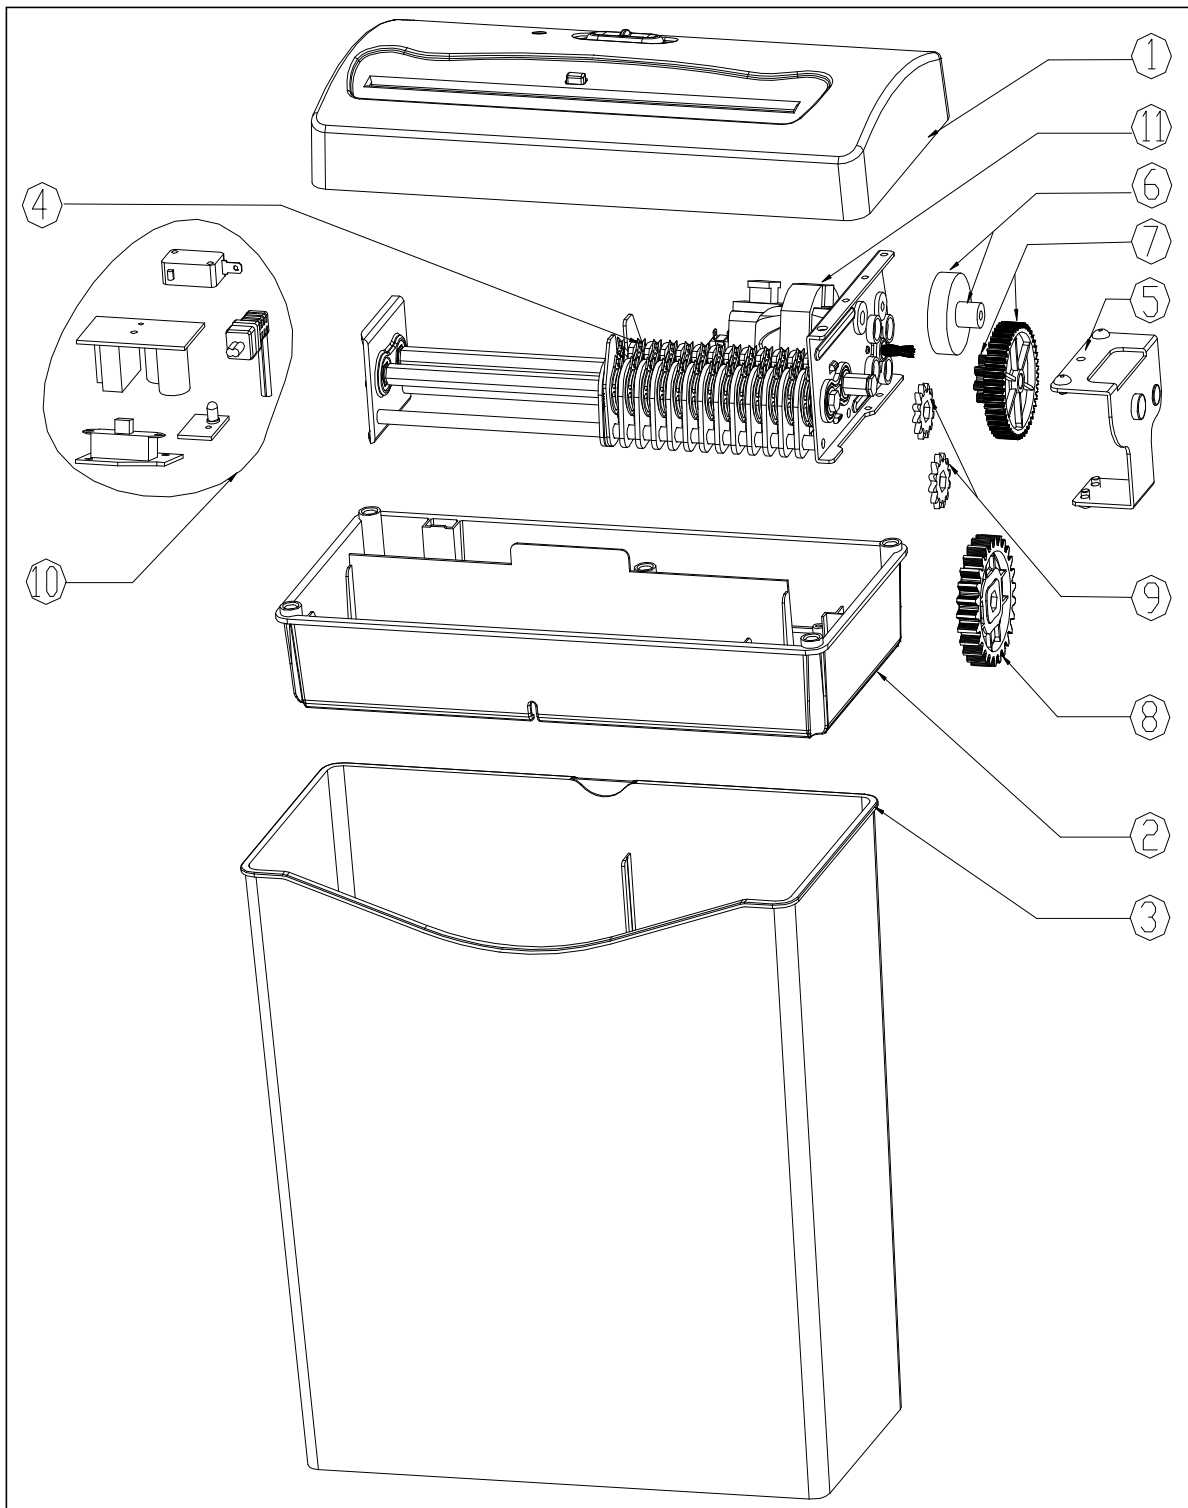

# CX6 Exploded Drawing

## CX6 Parts List

No.	Description	Q'ty	No.	Description	Q'ty
1	Top housing	1PC	9	Gear#7/8	2PCS
2	bottom housing	1PC	10	PCB assembly	1SET
3	waste bin	1PC	11	motor	1PC
4	cutter assembly	1SET	12	Hardware set ( shaft, washer, screws, robber)	1SET
5	gear cover	1PC	13	Manual, rating label + PE bag	1SET
6	Gear#2/3	1SET	14	eggcrate top	1PC
7	Gear#4/5	1SET	15	eggcrate bottom	1PC
8	Gear#6	1PC	16	Color box	1PC