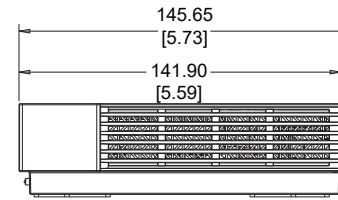

# POLY G7500

REAR I/O VIEW

All dimensions are mm and [inches].

© 2024 Poly. All trademarks are the property of their respective owners.