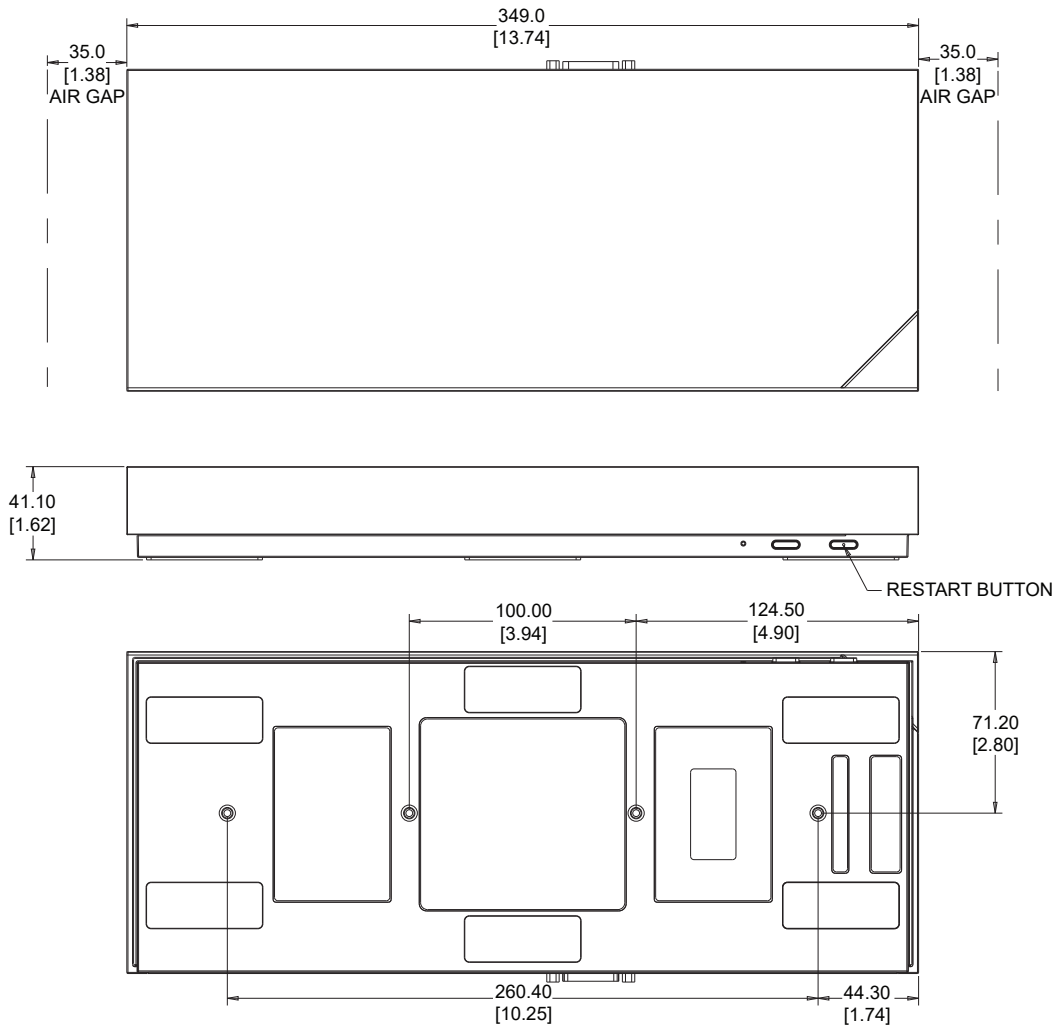

# POLY G7500

REAR I/O VIEW

All dimensions are mm and [inches].

© 2024 Poly. All trademarks are the property of their respective owners.