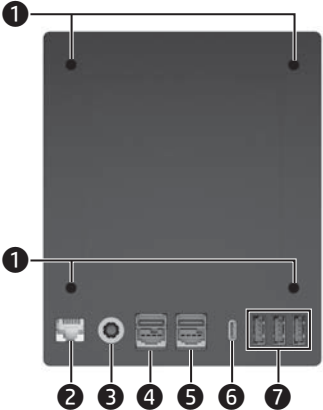

ENGLISH

1. VESA® mounting holes (4)
2. RJ-45 (network) jack
3. Power connector
4. USB 24 V port
5. USB 12 V port
6. USB Type-C® SuperSpeed port with HP Sleep and Charge
7. USB ports (3)

العربية

1. *مطلوب لنظام HP Engage One Essential AIO فقط.
1. تقوB التركيب المتوافقة مع معيار VESA (٤) (٤)
  2. مأخذ RJ-45 (الشبكة)
  3. موصل الطاقة
  4. منفذ USB يوفر ٢٤ فولت
  5. منفذ USB يوفر ١٢ فولت
  6. منفذ USB Type-C SuperSpeed مميزة HP Sleep and Charge
  7. منافذ USB (٣)

BAHASA INDONESIA

*Diperlukan hanya untuk Sistem HP Engage One Essential AIO.

1. Lubang pemasangan VESA (4)
2. Soket RJ-45 (jaringan)
3. Konektor daya
4. Port USB 24 V
5. Port USB 12 V
6. Port USB Type-C SuperSpeed dengan HP Sleep and Charge
7. Rongga USB (3)

БЪЛГАРСКИ

*Изисква се само за система HP Engage One Essential AIO.

1. VESA монтажни отвори (4)
2. Куплинг RJ-45 (мрежа)
3. Извод за хранване
4. USB 24 V порт
5. USB 12 V порт
6. USB Type-C SuperSpeed порт с HP Sleep and Charge
7. USB портове (3)

ČESKY

*Vyžaduje se pouze pro systém HP Engage One Essential AIO.

1. Montážní otvory VESA (4)
2. Konektor RJ-45 (síťový)
3. Konektor napájení
4. Port USB 24 V
5. Port USB 12 V
6. Port USB Type-C SuperSpeed s funkcí HP Sleep and Charge
7. Porty USB (3)

DANSK

*Kun påkrævet til HP Engage One Essential AIO-system.

1. VESA-monteringshuller (4)
2. RJ-45-stik (netværk)
3. Strømkstik
4. USB-port, 24 V
5. USB-port, 12 V
6. USB-port Type-C SuperSpeed med HP Sleep og Charge
7. USB-porte (3)

DEUTSCH

*Nur für HP Engage One Essential AIO System erforderlich.

1. VESA-Montagelöcher (4)
2. RJ-45-Netzwerkbuchse
3. Netzanschluss
- 24-V-USB-Anschluss
- 12-V-USB-Anschluss
6. USB Type-C SuperSpeed Anschluss mit HP Sleep and Charge
7. USB-Anschlüsse (3)

ESPAÑOL

*Solo es necesario para el sistema HP Engage One Essential AIO.

1. Orificios de montaje VESA (4)
2. Conector RJ-45 (red)
3. Conector de alimentación
4. Puerto USB 24 V
5. Puerto USB 12 V
6. Puerto USB Type-C SuperSpeed con HP Sleep and Charge
7. Puertos USB (3)

ΕΛΛΗΝΙΚΑ

*Απαιτείται μόνο για σύστημα HP Engage One Essential AIO.

1. Οπές ανάρτησης VESA (4)
2. Υποδοχή RJ-45 (δικτύου)
3. Υποδοχή τροφοδοσίας
4. Θύρα USB 24 V
5. Θύρα USB 12 V
6. Θύρα USB Type-C SuperSpeed με HP Sleep and Charge
7. Θύρες USB (3)

FRANÇAIS

*Requis pour le système HP Engage One Essential AIO uniquement.

1. Trous de montage VESA (4)
2. Prise RJ-45 (réseau)
3. Connecteur d'alimentation
4. Port USB avec 24 V
5. Port USB avec 12 V
6. Port USB Type-C SuperSpeed avec HP Veille et Charge
7. Ports USB (3)

HRVATSKI

*Potrebno samo za sustav HP Engage One Essential AIO.

1. Rupe za montiranje VESA (4)
2. Utičnica RJ-45 (mrežna)
3. Priključak za napajanje
4. USB 24 V priključak
5. USB 12 V priključak
6. USB Type-C SuperSpeed priključak s HP Sleep and Charge
7. USB priključci (3)

ITALIANO

*Necessario solo per il Sistema HP Engage One Essential AIO.

1. Fori di montaggio VESA (4)
2. Jack RJ-45 (rete)
3. Connettore di alimentazione
4. Porta USB 24 V
5. Porta USB 12 V
6. Porta USB Type-C SuperSpeed con HP Sleep and Charge
7. Porte USB (3)

ҚАЗАҚША

*Тек HP Engage One Essential AIO жүйесі үшін қажет.

1. VESA орнату саңылаулары (4)
2. RJ-45 (желі) ұясы
3. Қуат қосқышы
4. USB 24 В порты
5. USB 12 В порты
6. HP Sleep and Charge мүмкіндігі бар USB Type-C SuperSpeed порты
7. USB порттары (3)