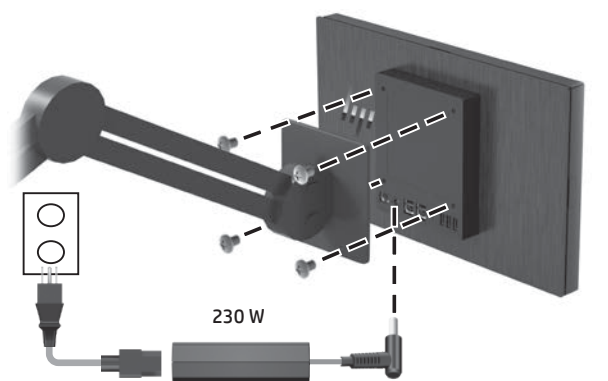

1*

2*

3*

* Required for HP Engage One Essential AIO System only.

4

5

6

7

8

RMN/型号/型号: TPC-1050-D

© Copyright 2021 HP Development Company, L.P.

USB Type-C® and USB-C® are registered trademarks of USB Implementers Forum. VESA is a trademark owned by the Video Electronics Standards Association (VESA®) in the United States and other countries.

The information contained herein is subject to change without notice. The only warranties for HP products and services are set forth in the express warranty statements accompanying such products and services. Nothing herein should be construed as constituting an additional warranty. HP shall not be liable for technical or editorial errors or omissions contained herein.

Second Edition: November 2021
First Edition: January 2021