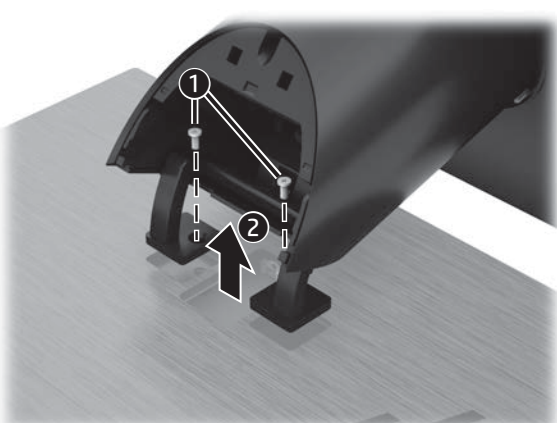

M36983-B23

1*

2*

3*

* Required for HP Engage One Essential AIO System only.

RMN/型號/型号: TPC-TR01

© Copyright 2020-2022 HP Development Company, L.P.

Microsoft and Windows are either registered trademarks or trademarks of Microsoft Corporation in the United States and/or other countries.