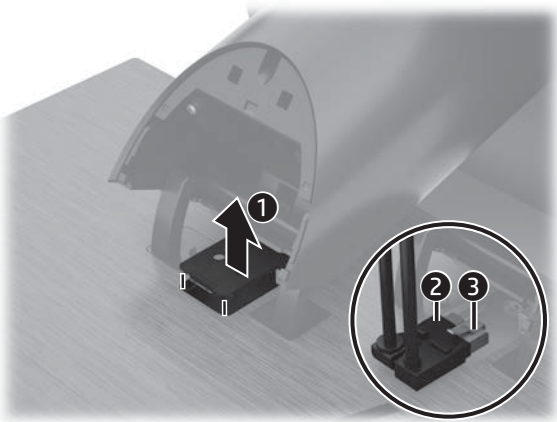

M36983-B23

1*

2*

3*

* Required for HP Engage One Essential AIO System only.

RMN/型號/型号: TPC-TR01

© Copyright 2020-2022 HP Development Company, L.P.

Microsoft and Windows are either registered trademarks or trademarks of Microsoft Corporation in the United States and/or other countries.