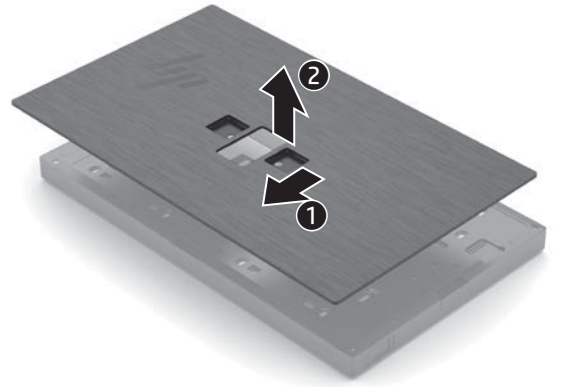

M36983-B23

1*

2*

3*

* Required for HP Engage One Essential AIO System only.

RMN/型號/型号: TPC-TR01

© Copyright 2020-2022 HP Development Company, L.P.

Microsoft and Windows are either registered trademarks or trademarks of Microsoft Corporation in the United States and/or other countries.

The information contained herein is subject to change without notice. The only warranties for HP products and services are set forth in the express warranty statements accompanying such products and services. Nothing herein should be construed as constituting an additional warranty. HP shall not be liable for technical or editorial errors or omissions contained herein.

Third Edition: January 2022
First Edition: October 2020

4

5

6

7

8

Camera switch: Slide left to turn the camera on.
Microsoft does not support multiple Windows® Hello cameras.
For more information, see your computer user guide.

Go to www.hp.com/support to locate your software.