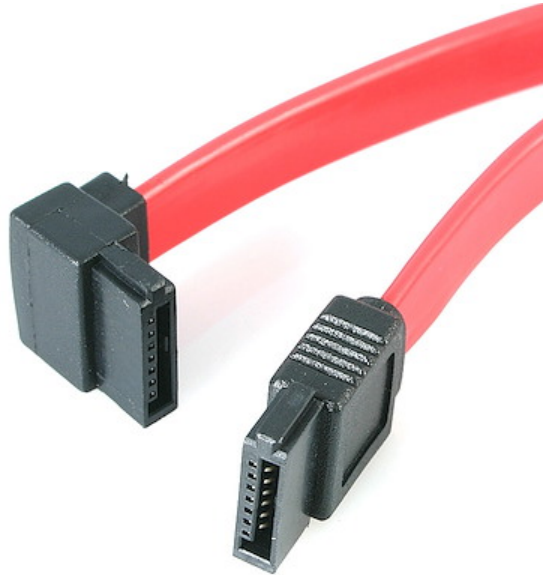

18in SATA to Left Angle SATA Serial ATA Cable - F/F

Product ID: SATA18LA1

The SATA18LA1 Left Angle (90-degree) SATA Cable features a standard (straight) SATA receptacle as well as a left-angled SATA receptacle, providing a simple 18-inch connection to a Serial ATA drive, with full SATA 3.0 bandwidth support of up to 6Gbps when used with SATA 3.0 compliant drives.

The left-angled SATA connection enables you to plug in your Serial ATA hard drive in hard to reach areas or tight spaces, while the low profile and flexible design of the cable improves airflow and reduces clutter in your computer case, helping to keep the case clean and cool.

Constructed of only top quality materials and designed for optimum performance and reliability this 18" SATA cable is backed by our lifetime warranty.

As an alternative, StarTech.com also offers a 18in Right Angle SATA cable (SATA18RA1), which provides the same simple installation as this left angled SATA cable, but allows the cable to connect to the SATA drive from the opposite direction.

Warranty	Lifetime
Cable Jacket Material	PVC - Polyvinyl Chloride

Performance

Type and Rate	SATA III (6 Gbps)
---------------	-------------------

Connector(s)

Connector A	SATA (7 pin, Data)
Connector B	SATA (7 pin, Data)