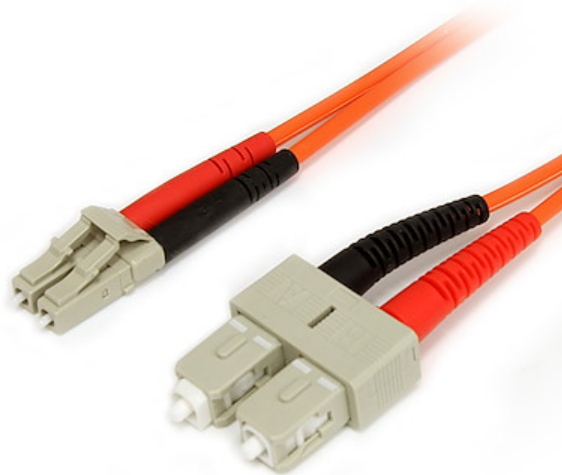

Fiber Optic Cable - Multimode Duplex 62.5/125 - LSZH - LC/SC - 3 m

Product ID: FIBLCSC3

The FIBLCSC3 3-meter (10ft) Multimode 62.5/125 Duplex Fiber Patch Cable is terminated with one LC (male) connector and one SC (male) connector, to provide the necessary connection between fiber networking devices for high-speed, long distance networks.

This LC-SC patch cable is housed in a LSZH (Low-Smoke, Zero-Halogen) flame retardant jacket, to ensure minimal smoke, toxicity and corrosion when exposed to high sources of heat, in the event of a fire. Making it ideal for use in industrial settings, central offices and schools, as well as residential settings where building codes are a consideration.

To ensure optimum performance, our multimode fiber duplex cable is individually tested and certified to be within acceptable optical insertion loss limits for guaranteed compatibility and 100% reliability.

Backed by Lifetime Warranty, our LC-SC Multimode Fiber Patch cable is guaranteed to provide long-lasting dependability, and top quality performance.

Certifications, Reports and Compatibility

Applications