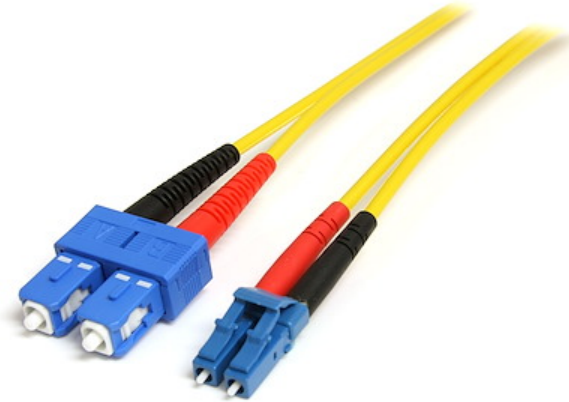

Fiber Optic Cable - Single-Mode Duplex 9/125 - LSZH - LC/SC - 1 m

Product ID: SMFIBLCSC1

The SMFIBLCSC1 1m LC to SC Single-Mode Duplex Fiber Cable features 9/125 micron fiber for high-speed, high bandwidth data transmissions over Gigabit Ethernet and Fiber Channel networks, with support for duplex single-mode applications.

This LC-SC patch cable is housed in a LSZH (Low-Smoke, Zero-Halogen) flame retardant jacket, to ensure minimal smoke, toxicity and corrosion when exposed to high sources of heat, in the event of a fire - an ideal solution for use in industrial settings, central offices and schools, as well as residential settings where building codes are a consideration.

Each Duplex 9/125 (OS1) Single-Mode Fiber Patch Cable is individually tested and certified to be within acceptable optical insertion loss limits for guaranteed compatibility and 100% reliability, and is backed by our lifetime warranty.

Included in Package 1m Single Mode Duplex Fiber Patch Cable LC-SC

****Product appearance and specifications are subject to change without notice.***