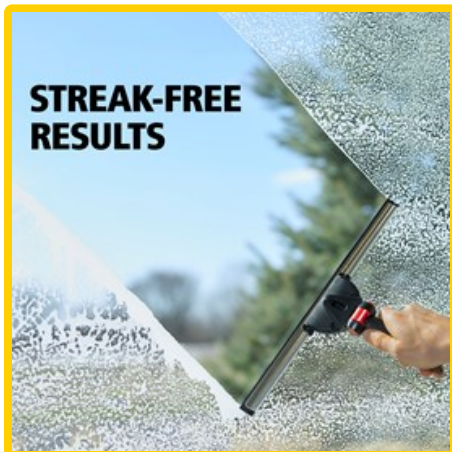

GLASS SQUEEGEE REPLACEMENT BLADE, 14", 5-PACK

SKU: 2221947

FEATURES & BENEFITS

- Streak-Free Results, Every Time: Soft rubber squeegee glides effortlessly over glass, delivering a streak-free finish on the first try.
- Rust Resistant. Made to Last.: Durable plastic and stainless-steel construction resists rust, for long-lasting reliability.
- 3 Year Limited Warranty

WARRANTY

The Rubbermaid Commercial Products® 14-Inch Replacement Squeegee Blade helps to keep Glass Squeegees performing like new. Made from soft, high-quality rubber, it glides effortlessly over glass, delivering a streak-free finish on the first pass.