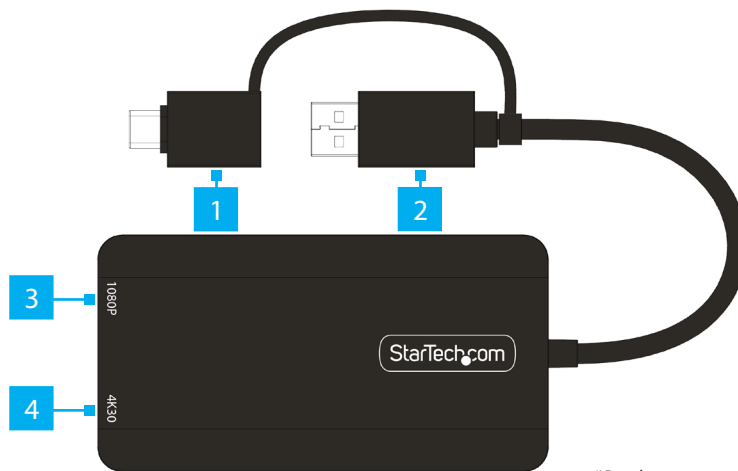

USB-C or USB-A to Dual HDMI Adapter - 4K 30Hz / 1080p

Product ID

107B-USB-HDMI-2

*Product may vary from image

	Feature	Function
1	USB-A to USB-C Adapter	<ul style="list-style-type: none"> Connect to the USB-A Host Connection to use with a USB-C Computer
2	USB-A Host Connection	<ul style="list-style-type: none"> Connect to a USB-A Computer Requires a USB 3.0 (5Gbps) Host Port
3	HDMI Output 1	<ul style="list-style-type: none"> Connect to an HDMI Display Supports up to 1080p
4	HDMI Output 2	<ul style="list-style-type: none"> Connect to an HDMI Display Supports up to 4K 30Hz

Package Contents

- USB-C/USB-A to Dual HDMI Adapter x 1
- Quick-Start Guide x 1

Requirements

For the latest manuals, product information, technical specifications, and declarations of conformance, please visit: www.StarTech.com/107B-USB-HDMI-2

Note: Operating system requirements are subject to change. For the latest requirements, please visit: www.StarTech.com/107B-USB-HDMI-2

Installation

Install the Video Adapter

1. (Optional) Connect the **USB-A to USB-C Adapter** to the **USB-A Host Connection**.
2. Connect the **USB Host Connection** to an available **USB-A or USB-C Port** on the **Host Computer**.
3. Connect an **HDMI Cable** (sold separately) from the **HDMI Output 1** on the **USB Video Adapter**, to an **HDMI Display**.
4. Connect an **HDMI Cable** (sold separately) from the **HDMI Output 2** on the **USB Video Adapter**, to an **HDMI Display**.
5. Arrange the display using the operating system's **Display Settings**.