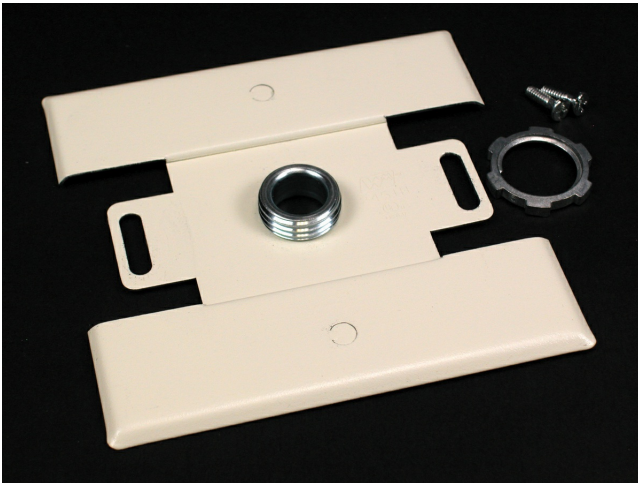

Wiremold
2400 Back Feed Fitting
Part No. 2451H-WH

2400® Series Raceway is a single compartment raceway designed for communication or power applications and ideal for use in classrooms, offices, and hotel applications, or anywhere a small low profile raceway is needed. 2400D® Series Divided Raceway is a low profile steel raceway for use where a limited number of power and low voltage cables are required in the same raceway.

Features & Benefits

Feeds 2400 Series Raceway from an existing outlet box. Includes 1/2" trade size male bushing and lock nut washer for grounding.

Specifications

General Info

Product Line	Wiremold	UPC Number	786776139303
Country Of Origin	United States	Application Sector	Residential/Commercial
Standard	cULus Listed Raceway: FileE4376 Guide RJBT. Fittings: File E41751 Guide RJPR. Base & Blank Cover: Meets Article 386 of NEC. Meets Section 12-600 of CEC.	Type	Raceway