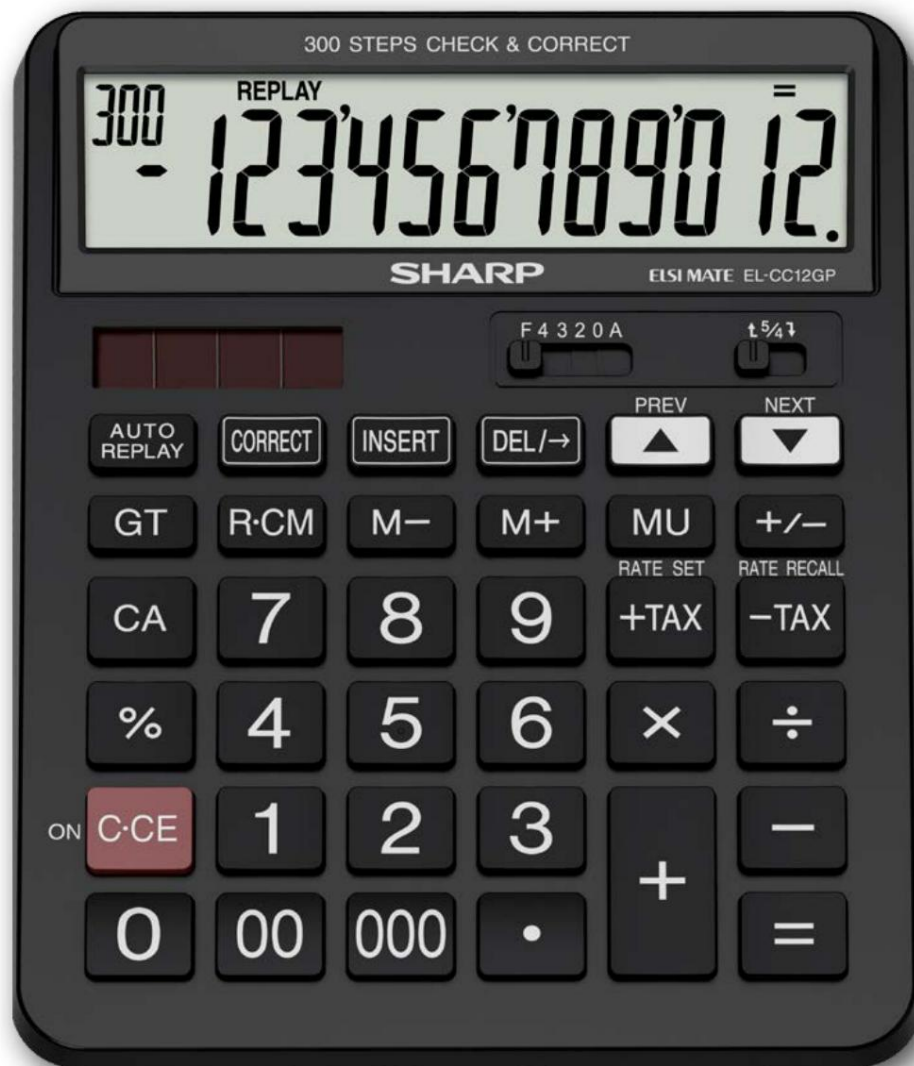

EL-CC12GP

SHARP

FUNCTION

- ✓ LARGE 12-DIGIT INCLINED DISPLAY
- ✓ DUAL POWER SUPPLY (battery and solar)
- ✓ SEPARATOR EVERY 3 DIGITS
- ✓ DECIMAL SETTING (F-4-3-2-0-A)
- ✓ ROUNDING
- ✓ 3 MEMORY KEYS
- ✓ DOUBLE/TRIPLE ZERO KEY (00/000)
- ✓ CORRECTION KEY
- ✓ TAX CALCULATION (TAX +/-)
- ✓ GRAND TOTAL (GT)
- ✓ PRIZE/DISCOUNT (MU)
- ✓ RESET FUNCTION
- ✓ CHECK & CORRECT FUNCTION (300 STEPS)

MORE INFORMATION

- ✓ Battery (*Back-up use): *LR44 x 1
- ✓ Dimensions (mm): 198 x 158 x 32
- ✓ Weight (g): 240

SHARP calculators are represented in Europe exclusively by the MORAVIA Group

www.sharp-calculators.com
info@sharp-calculators.com