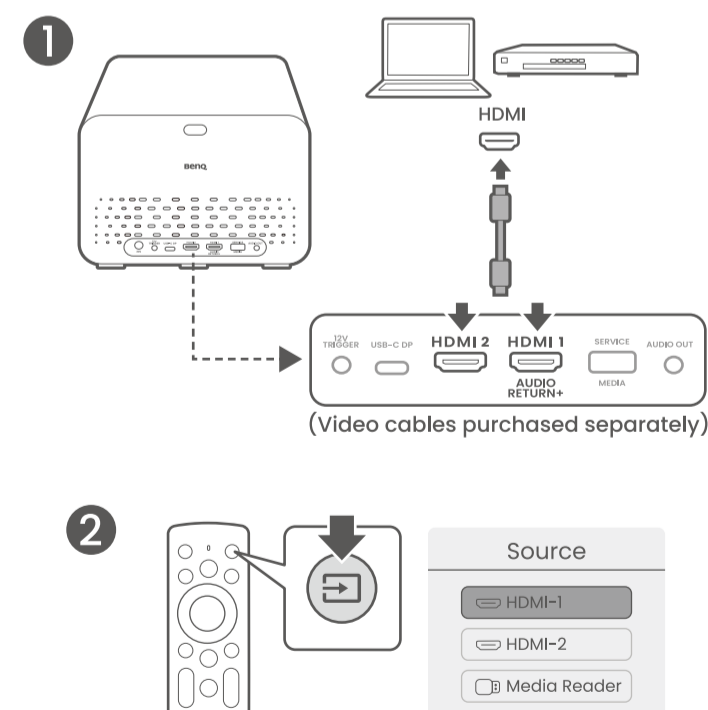

Package contents

*Package contents may vary by region.

Setup

Helpful apps

Video connection

Upside down projection (with built-in adjustable foot)

Mounting (optional)

Tripod mounting

Screw type: 1/4"

Front projection

Upside down projection (with projector stand)

Ceiling mounting

Screw type: M4 / Compatible BenQ ceiling mount: CM00G3

Easy start with videos

Digital Projector Quick Start Guide