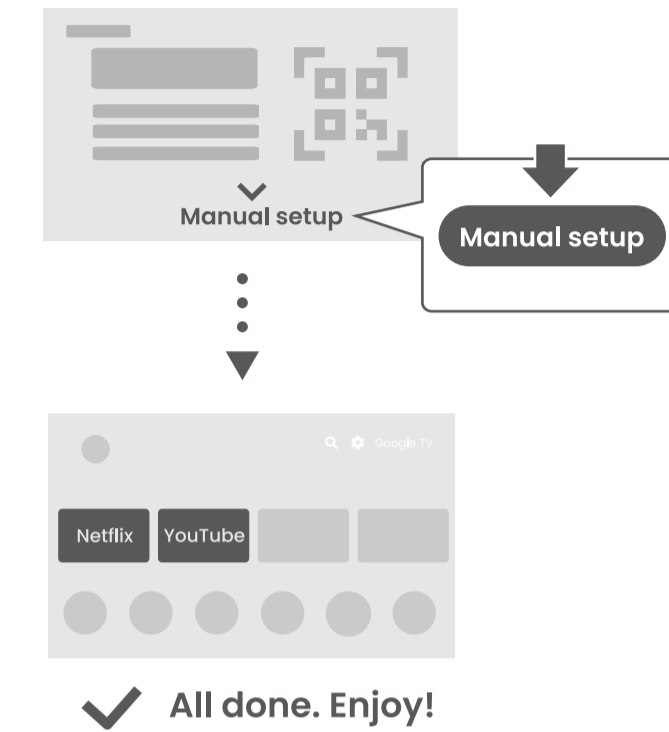

Package contents

*Package contents may vary by region.

Setup

Helpful apps

Video connection

Upside down projection (with built-in adjustable foot)

Mounting (optional)

Tripod mounting

Screw type: 1/4"

Front projection

Upside down projection (with projector stand)

Ceiling mounting

Screw type: M4 / Compatible BenQ ceiling mount: CM00G3

Easy start with videos

Digital Projector Quick Start Guide