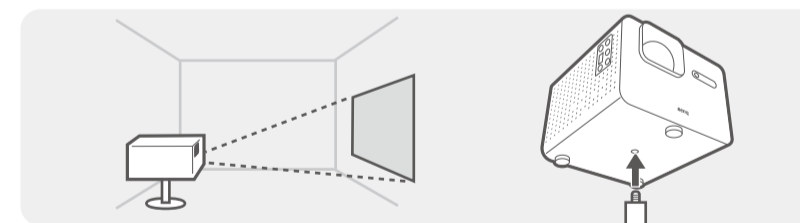

Package contents

*Package contents may vary by region.

Setup

Helpful apps

Video connection

Upside down projection (with built-in adjustable foot)

Mounting (optional)

Tripod mounting

Screw type: 1/4"

Front projection

Upside down projection (with projector stand)

Ceiling mounting

Screw type: M4 / Compatible BenQ ceiling mount: CM00G3

Easy start with videos

Digital Projector Quick Start Guide