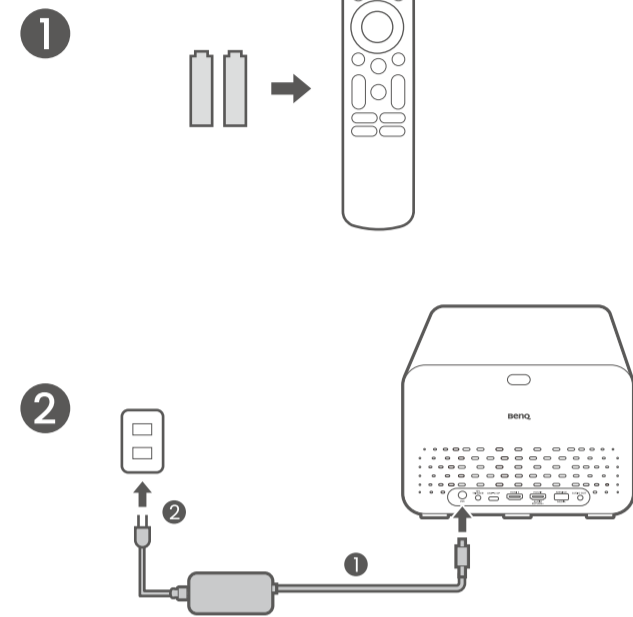

Package contents

*Package contents may vary by region.

Setup

Helpful apps

Video connection

Upside down projection (with built-in adjustable foot)

Mounting (optional)

Tripod mounting

Screw type: 1/4"

Front projection

Upside down projection (with projector stand)

Ceiling mounting

Screw type: M4 / Compatible BenQ ceiling mount: CM00G3

Easy start with videos

Digital Projector Quick Start Guide