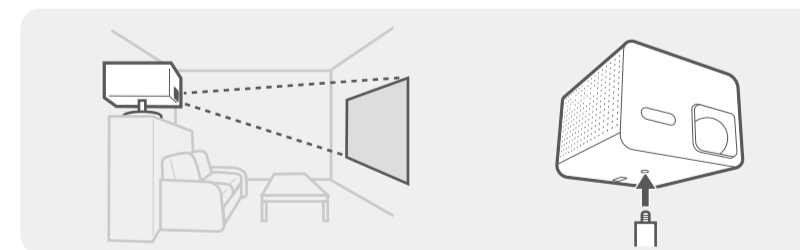

Package contents

*Package contents may vary by region.

Setup

Helpful apps

Video connection

Upside down projection (with built-in adjustable foot)

Mounting (optional)

Tripod mounting

Screw type: 1/4"

Front projection

Upside down projection (with projector stand)

Ceiling mounting

Screw type: M4 / Compatible BenQ ceiling mount: CM00G3

Easy start with videos

Digital Projector Quick Start Guide