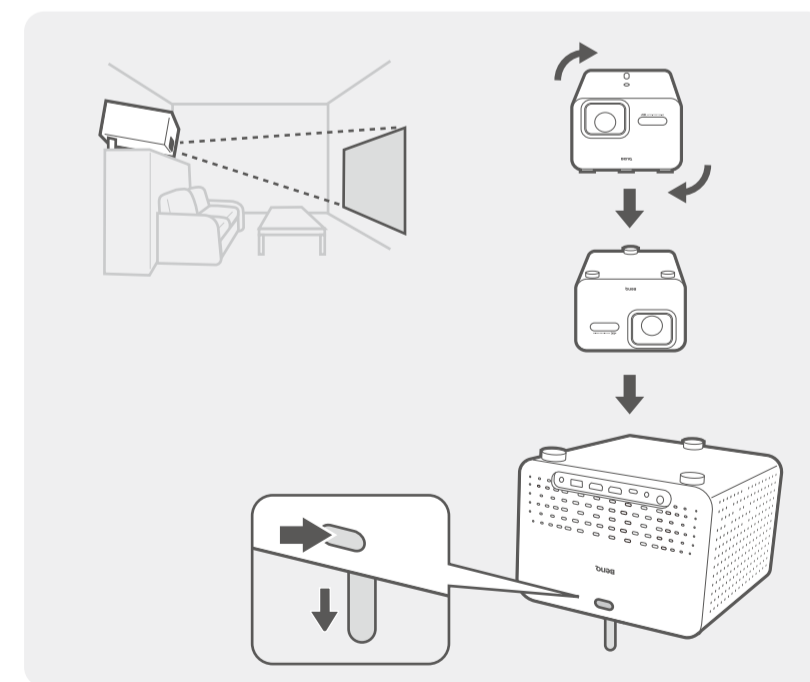

Package contents

*Package contents may vary by region.

Setup

Helpful apps

Video connection

Upside down projection (with built-in adjustable foot)

Mounting (optional)

Tripod mounting

Screw type: 1/4"

Front projection

Upside down projection (with projector stand)

Ceiling mounting

Screw type: M4 / Compatible BenQ ceiling mount: CM00G3

Easy start with videos

Digital Projector Quick Start Guide