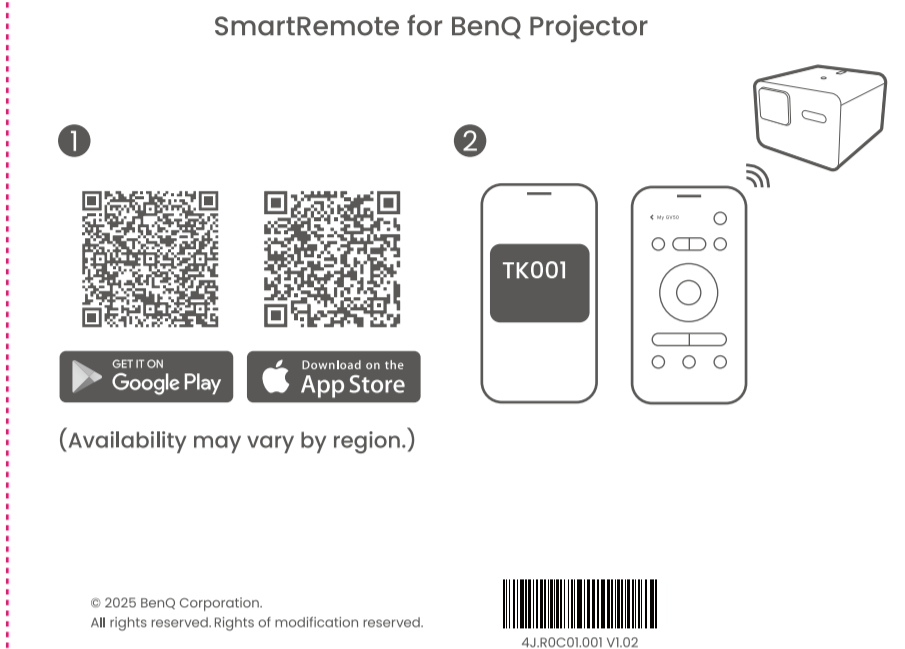

Package contents

*Package contents may vary by region.

Setup

Helpful apps

Video connection

Upside down projection (with built-in adjustable foot)

Mounting (optional)

Tripod mounting

Screw type: 1/4"

Front projection

Upside down projection (with projector stand)

Ceiling mounting

Screw type: M4 / Compatible BenQ ceiling mount: CM00G3

Easy start with videos

Digital Projector Quick Start Guide