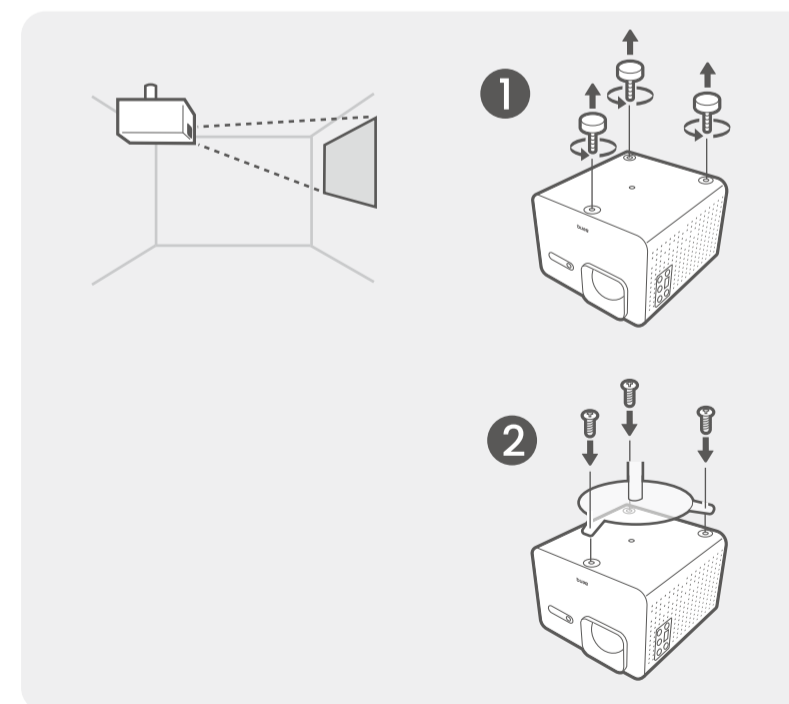

Package contents

*Package contents may vary by region.

Setup

Helpful apps

Video connection

Upside down projection (with built-in adjustable foot)

Mounting (optional)

Tripod mounting

Screw type: 1/4"

Front projection

Upside down projection (with projector stand)

Ceiling mounting

Screw type: M4 / Compatible BenQ ceiling mount: CM00G3

Easy start with videos

Digital Projector Quick Start Guide