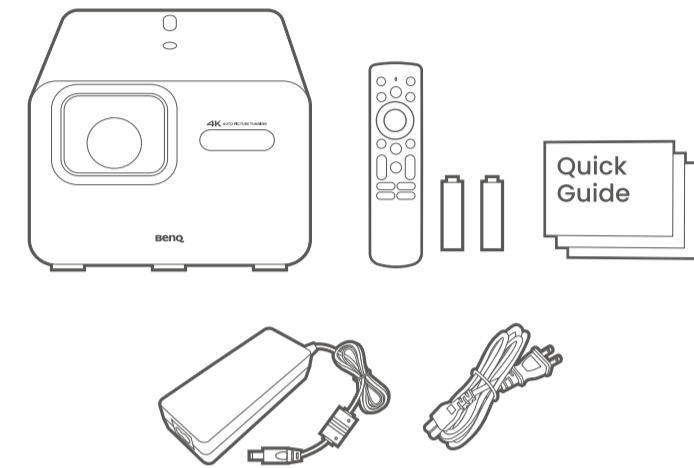

Package contents

*Package contents may vary by region.

Setup

Helpful apps

Video connection

Upside down projection (with built-in adjustable foot)

Mounting (optional)

Tripod mounting

Screw type: 1/4"

Front projection

Upside down projection (with projector stand)

Ceiling mounting

Screw type: M4 / Compatible BenQ ceiling mount: CM00G3

Easy start with videos

Digital Projector Quick Start Guide